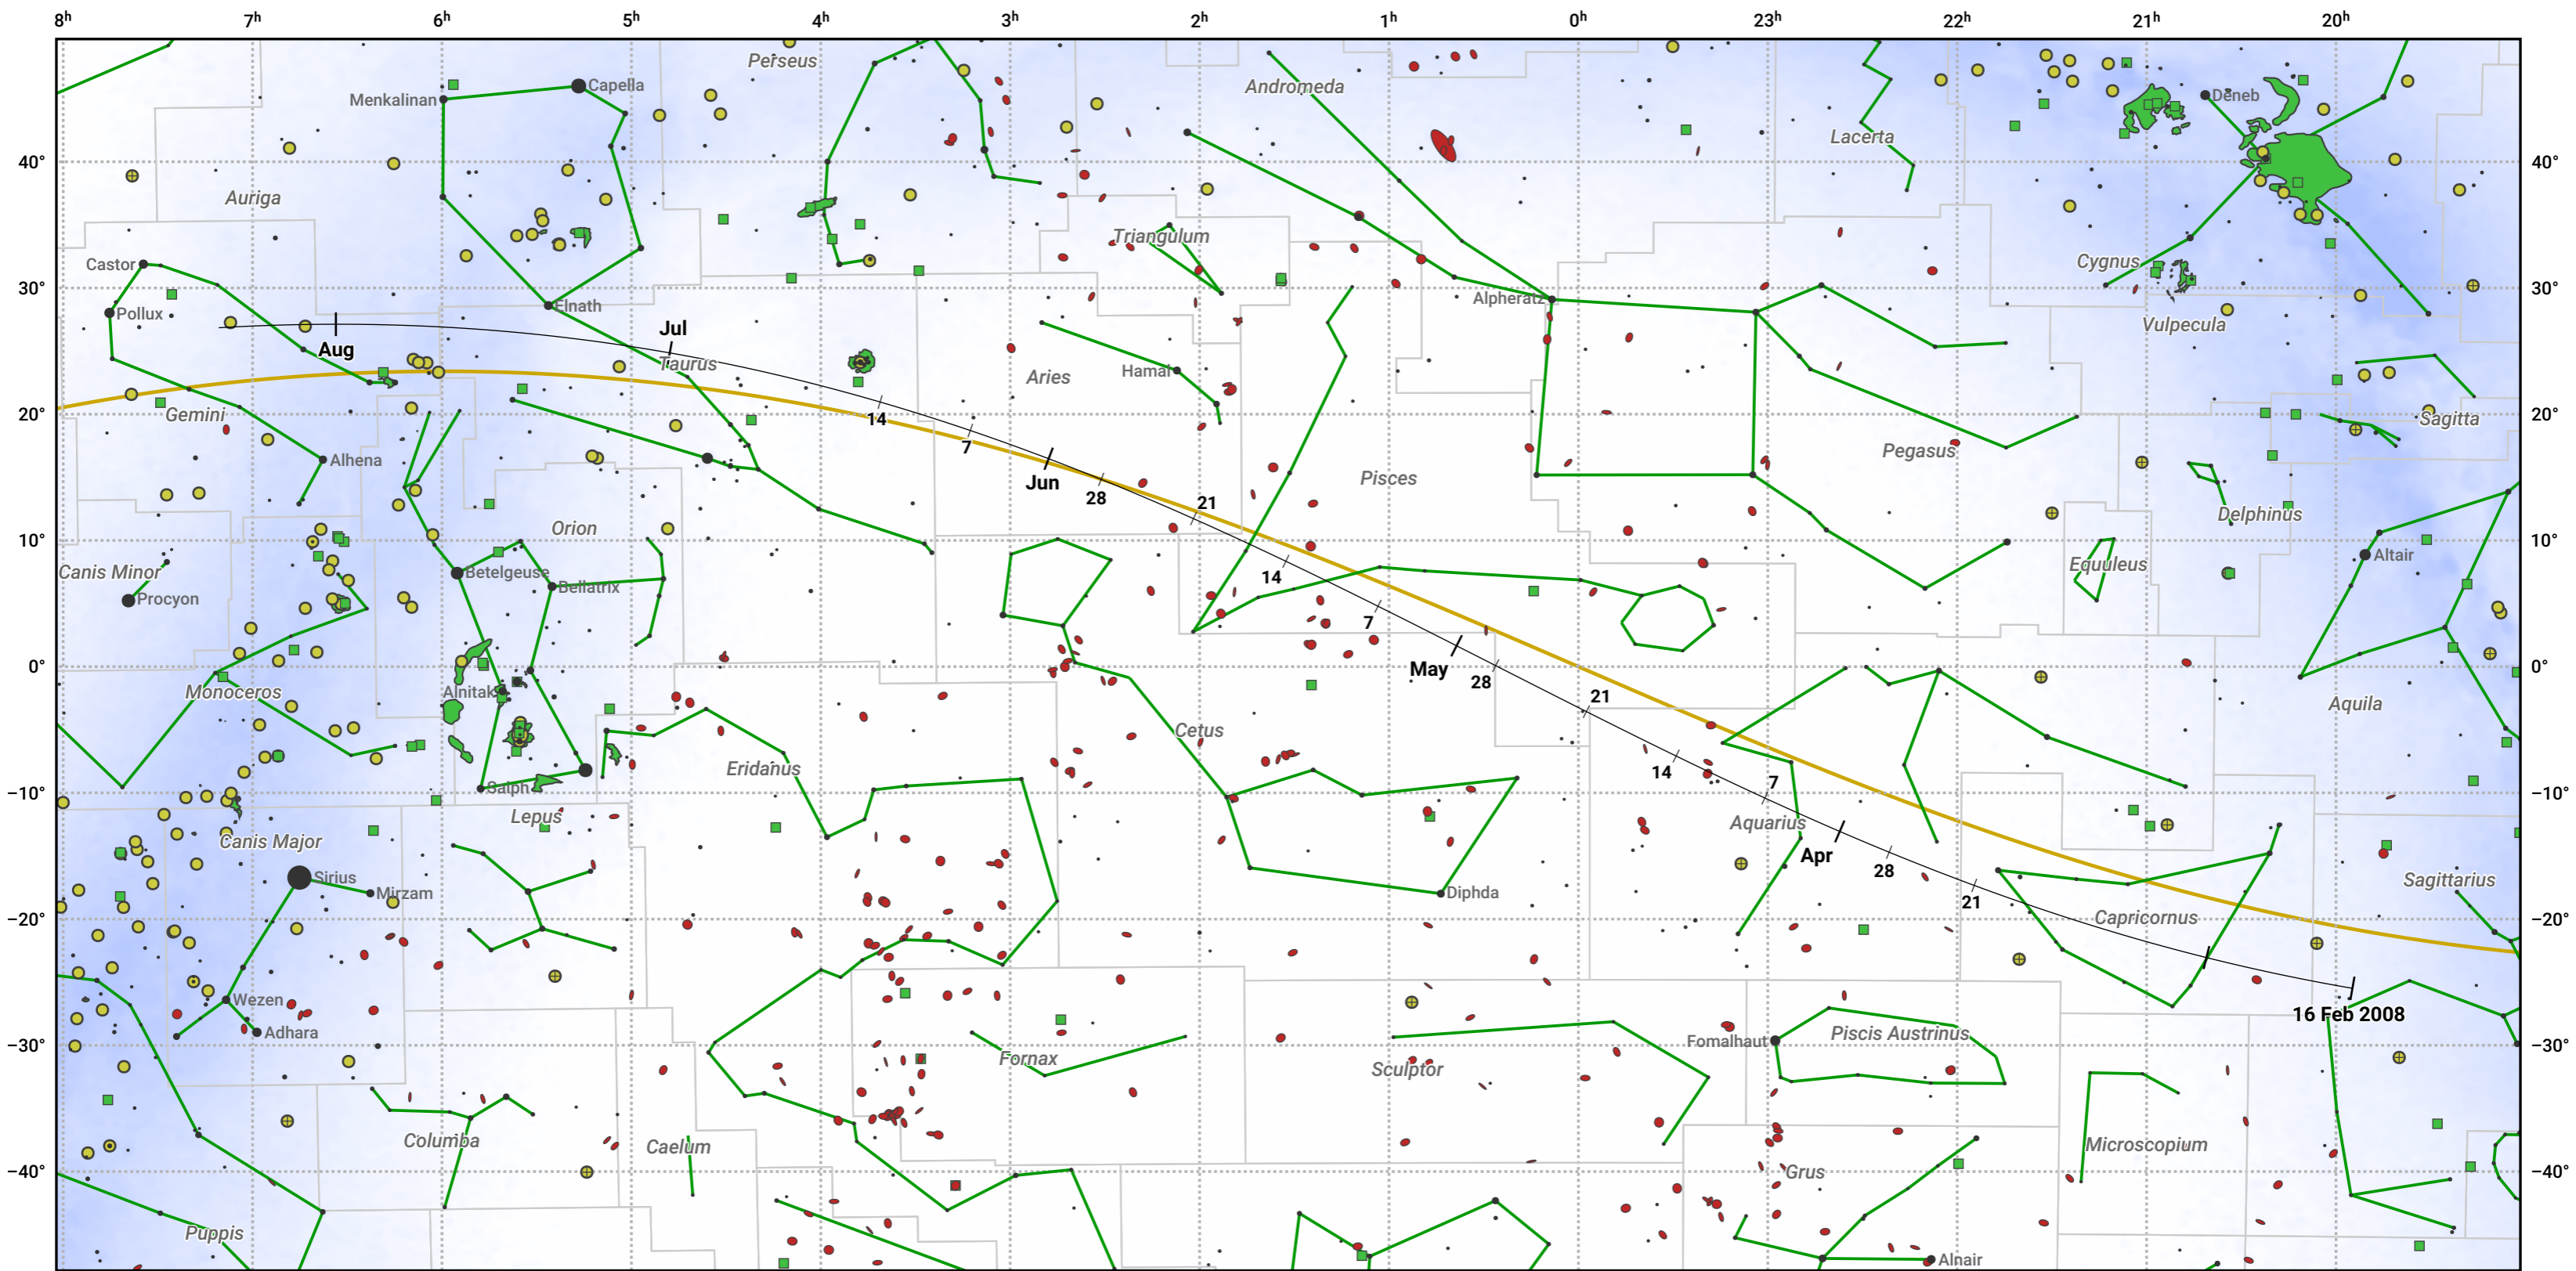

The path of 15P/Finlay starting on 16 Feb 2008

© Dominic Ford 2011–2024. Date markers placed at midnight UTC. Downloaded from <https://in-the-sky.org>

Magnitude scale: ● 5.0 ● 4.0 ● 3.0 ● 2.0 ● 1.0 ● 0.0 ● -1.0 ● -2.0

— Ecliptic Plane

● Galaxy ■ Bright nebula ● Open cluster ⊕ Globular cluster

| Date | Mag |
|-------------|------|
| 2008 Mar 1 | 12.2 |
| 2008 Mar 8 | 11.8 |
| 2008 Mar 28 | 10.8 |
| 2008 Apr 20 | 9.8 |
| 2008 May 1 | 9.5 |
| 2008 Jul 1 | 10.6 |
| 2008 Jul 7 | 10.8 |
| 2008 Jul 29 | 11.9 |