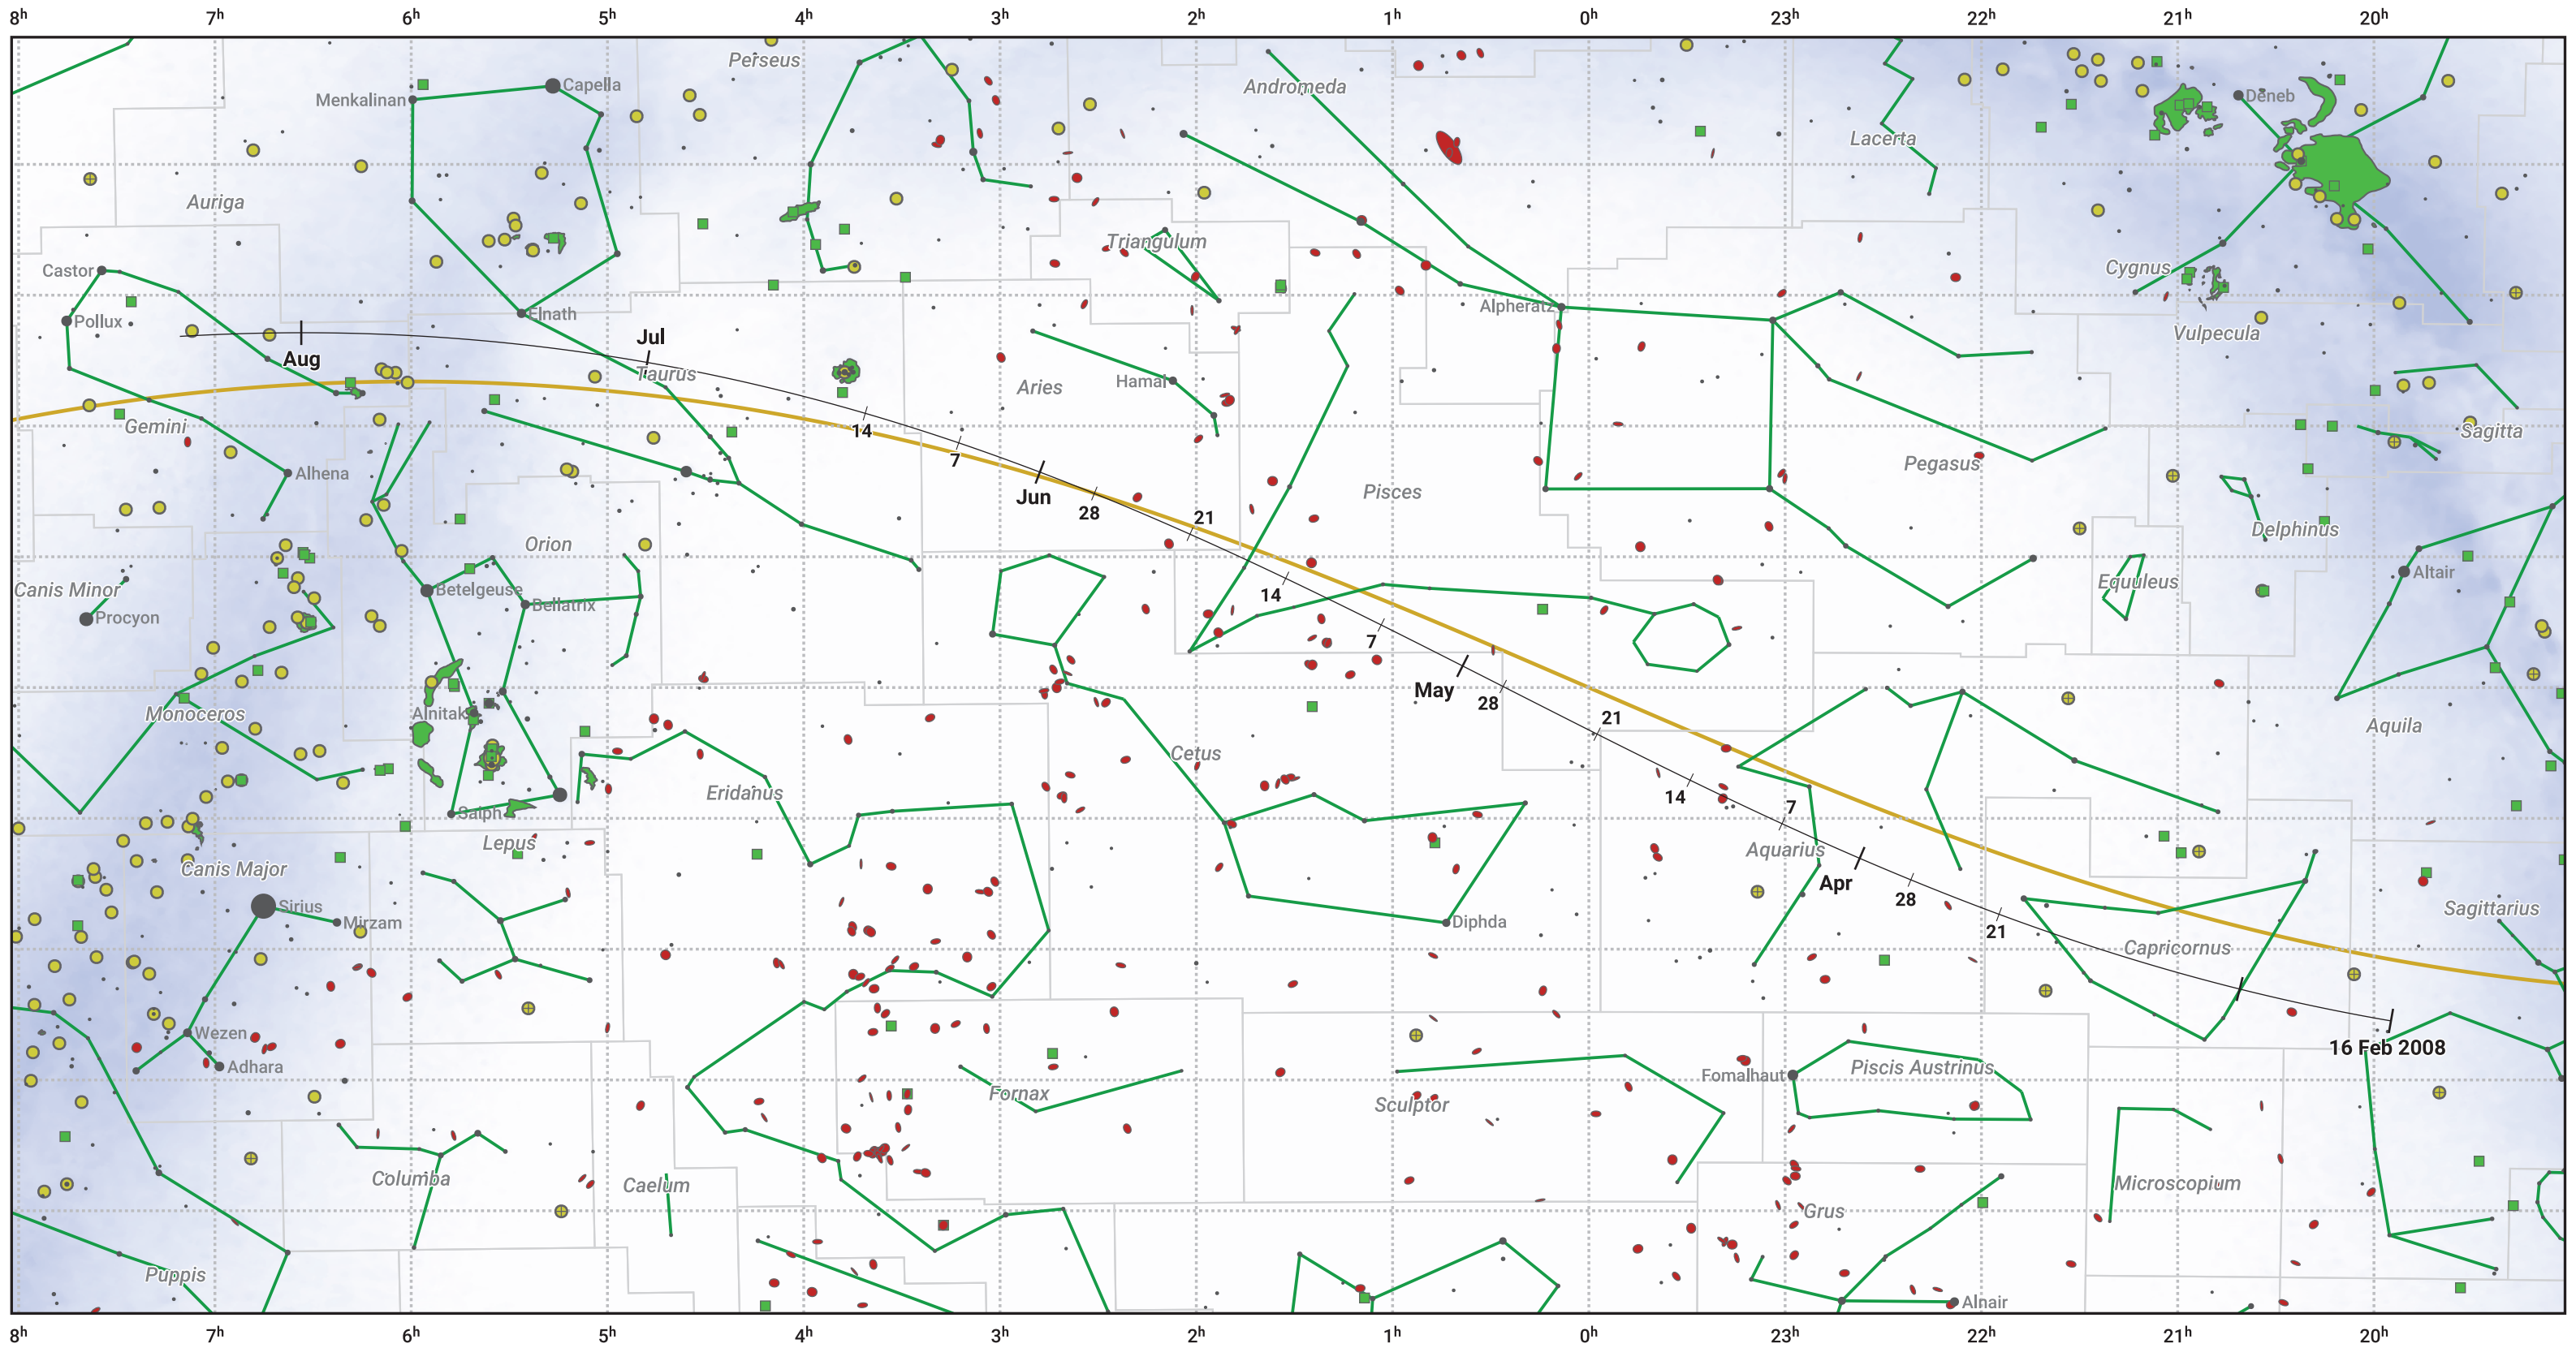

The path of 15P/Finlay starting on 16 Feb 2008

© Dominic Ford 2011–2024. Date markers placed at midnight UTC. Downloaded from <https://in-the-sky.org>

Magnitude scale: ● 5.0 ● 4.0 ● 3.0 ● 2.0 ● 1.0 ● 0.0 ● -1.0 ● -2.0

— Ecliptic Plane

● Galaxy ■ Bright nebula ● Open cluster ⊕ Globular cluster

Date	Mag
2008 Mar 1	12.2
2008 Mar 8	11.8
2008 Mar 28	10.8
2008 Apr 20	9.8
2008 May 1	9.5
2008 Jul 1	10.6
2008 Jul 7	10.8
2008 Jul 29	11.9