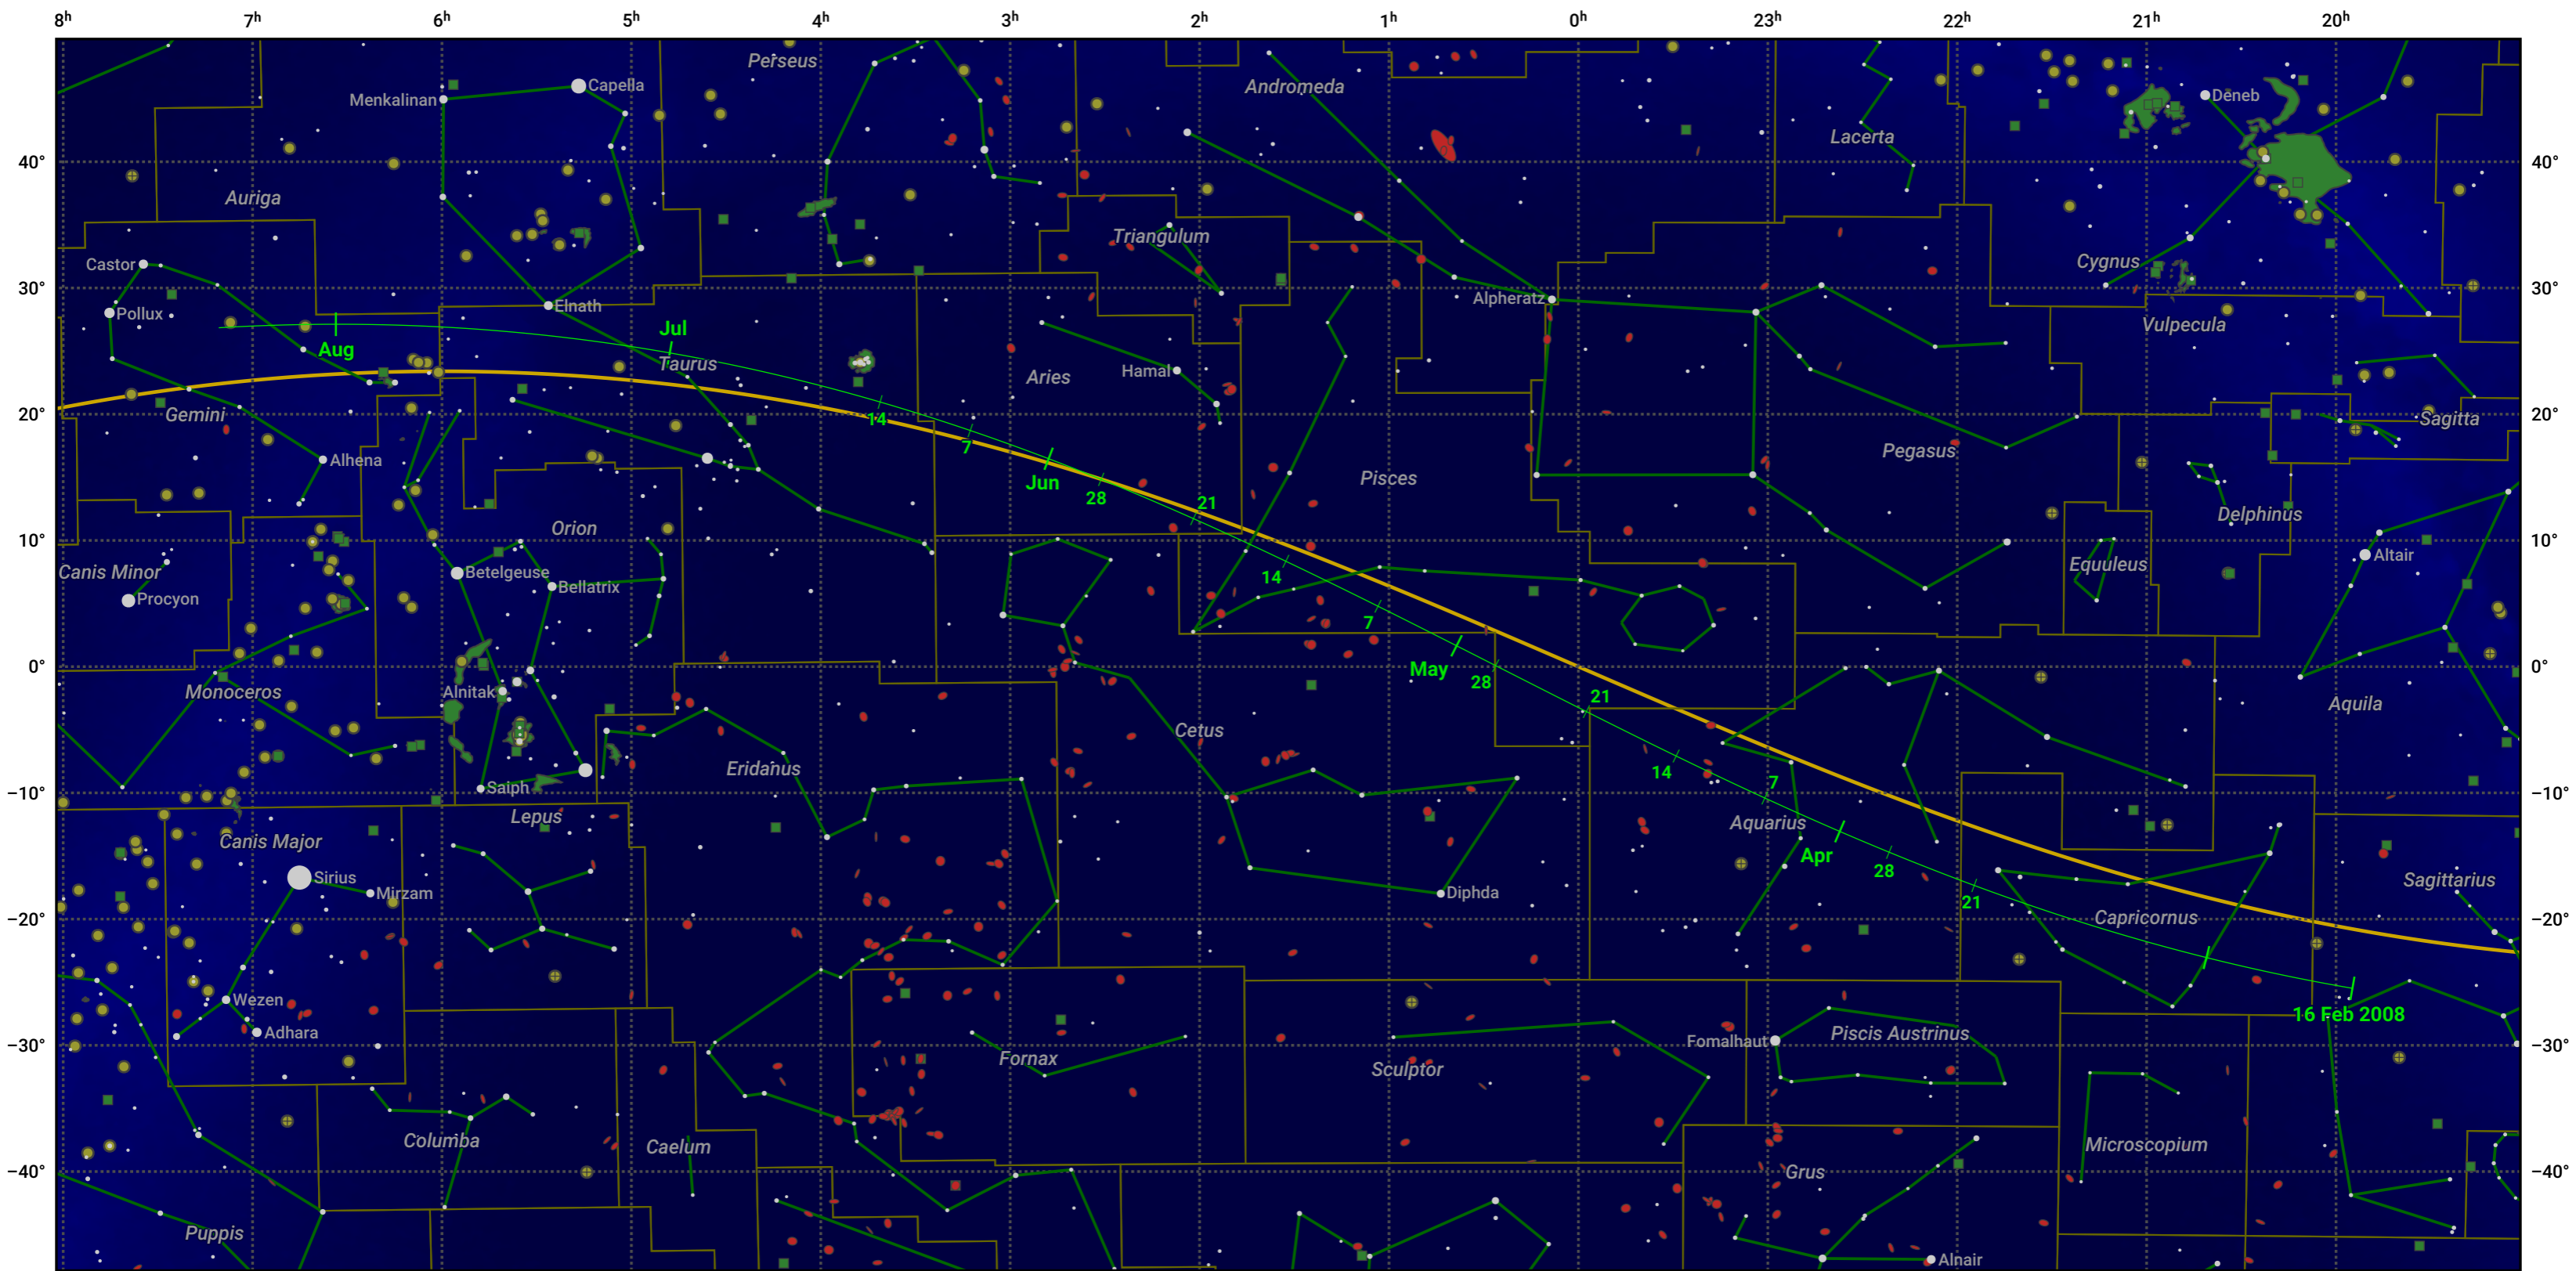

The path of 15P/Finlay starting on 16 Feb 2008

© Dominic Ford 2011–2024. Date markers placed at midnight UTC. Downloaded from <https://in-the-sky.org>

Magnitude scale: -5.0 -4.0 -3.0 -2.0 -1.0 0.0 -1.0 -2.0

Ecliptic Plane

Galaxy Bright nebula Open cluster + Globular cluster

Date	Mag
2008 Mar 1	12.2
2008 Mar 8	11.8
2008 Mar 28	10.8
2008 Apr 20	9.8
2008 May 1	9.5
2008 Jul 1	10.6
2008 Jul 7	10.8
2008 Jul 29	11.9