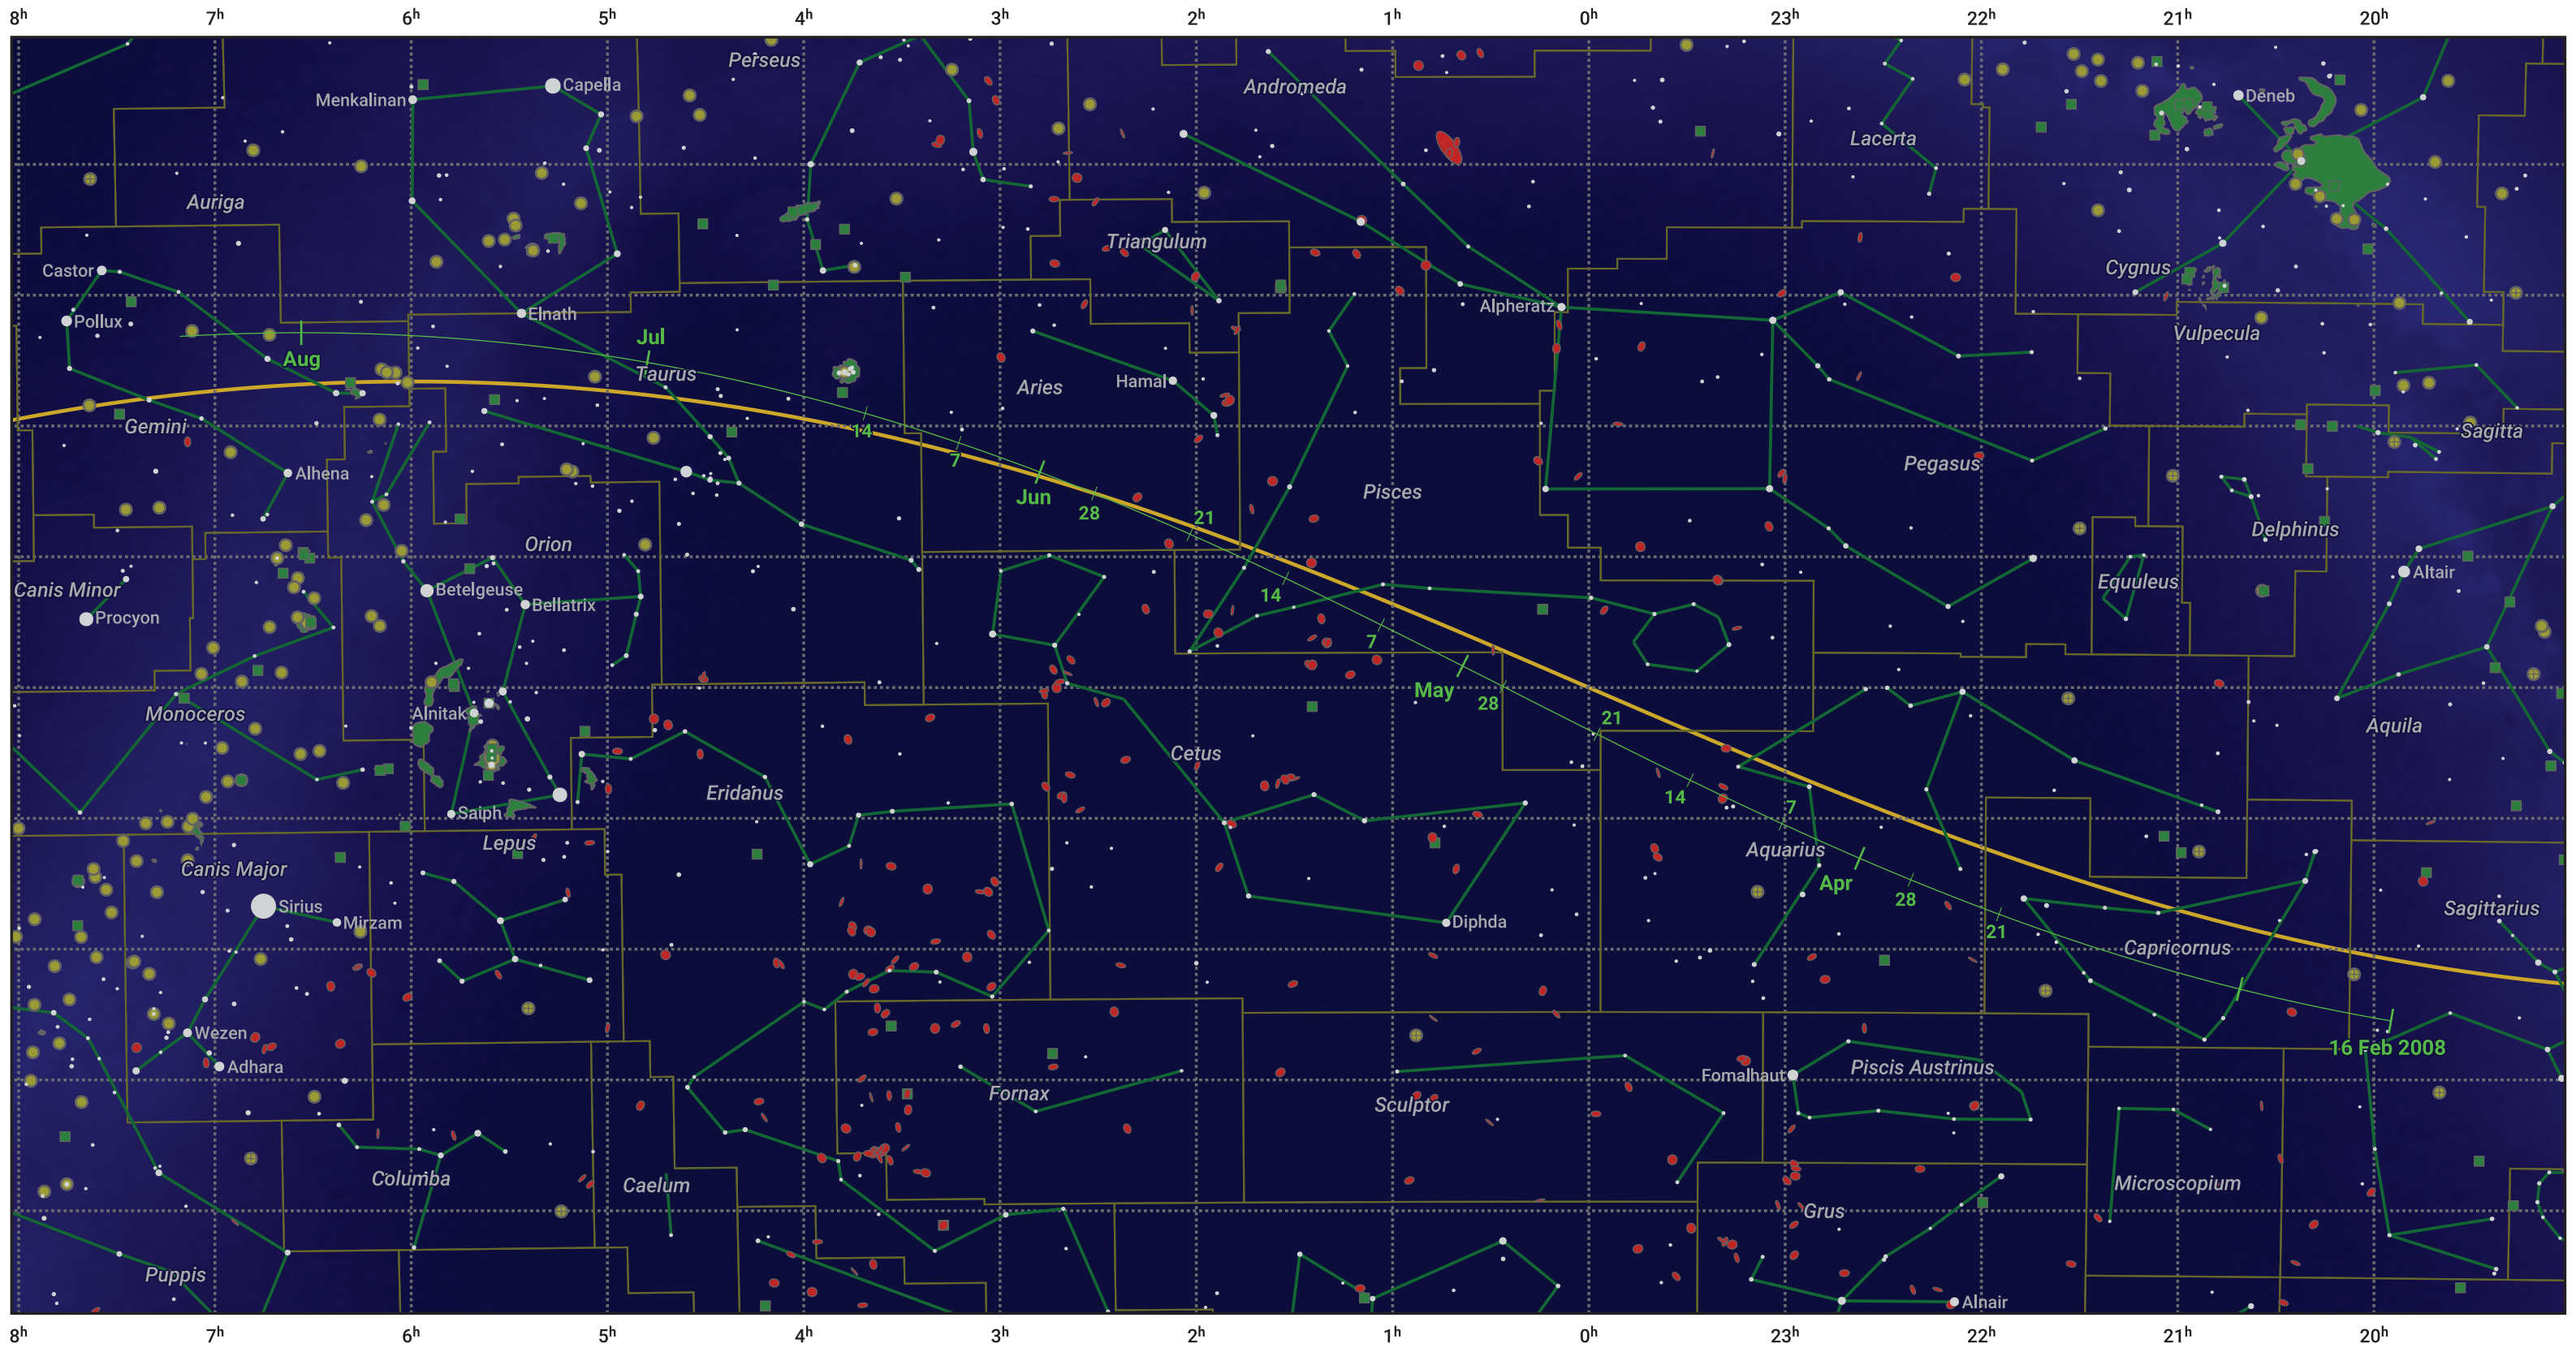

# The path of 15P/Finlay starting on 16 Feb 2008

© Dominic Ford 2011–2024. Date markers placed at midnight UTC. Downloaded from <https://in-the-sky.org>

Magnitude scale: • 5.0 • 4.0 • 3.0 • 2.0 • 1.0 • 0.0 ● -1.0 ● -2.0

— Ecliptic Plane

● Galaxy ■ Bright nebula ● Open cluster ● Globular cluster

Date	Mag
2008 Mar 1	12.2
2008 Mar 8	11.8
2008 Mar 28	10.8
2008 Apr 20	9.8
2008 May 1	9.5
2008 Jul 1	10.6
2008 Jul 7	10.8
2008 Jul 29	11.9