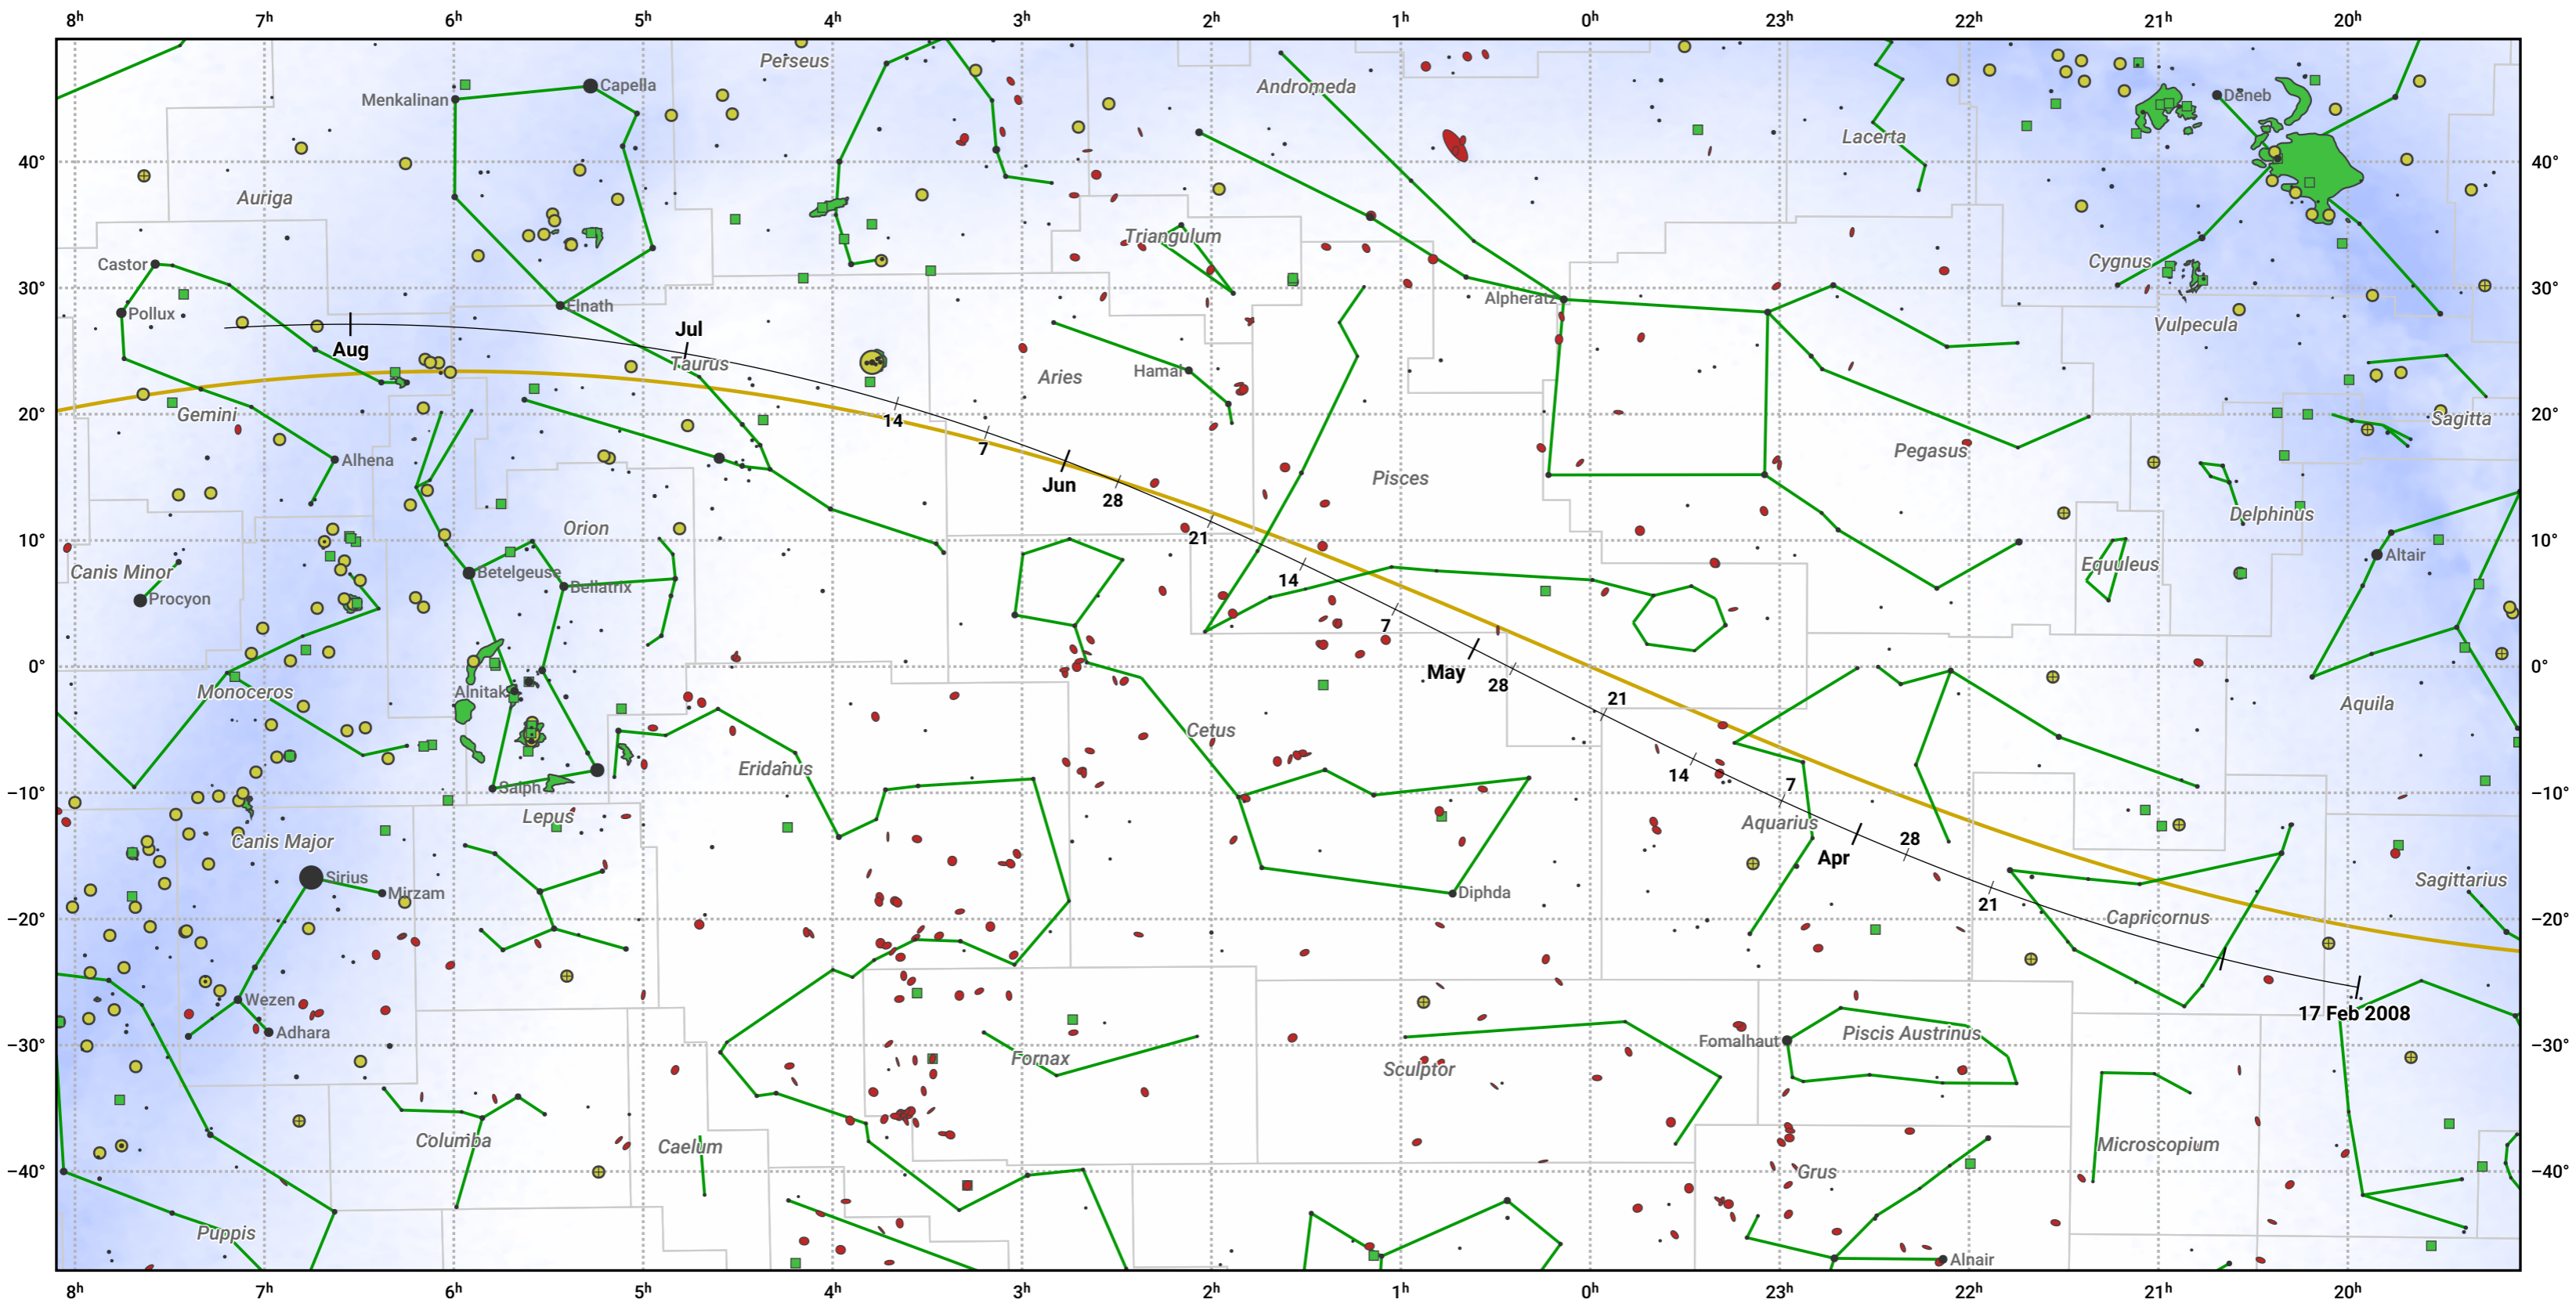

# The path of 15P/Finlay starting on 17 Feb 2008

© Dominic Ford 2011–2024. Date markers placed at midnight UTC. Downloaded from <https://in-the-sky.org>

Magnitude scale:  -5.0  -4.0  -3.0  -2.0  -1.0  -0.0  -1.0  -2.0

— Ecliptic Plane

Galaxy  Bright nebula  Open cluster  Globular cluster

Date	Mag
2008 Mar 1	12.2
2008 Mar 9	11.8
2008 Mar 29	10.8
2008 Apr 22	9.8
2008 May 1	9.5
2008 Jul 1	10.5
2008 Jul 6	10.8
2008 Jul 28	11.8