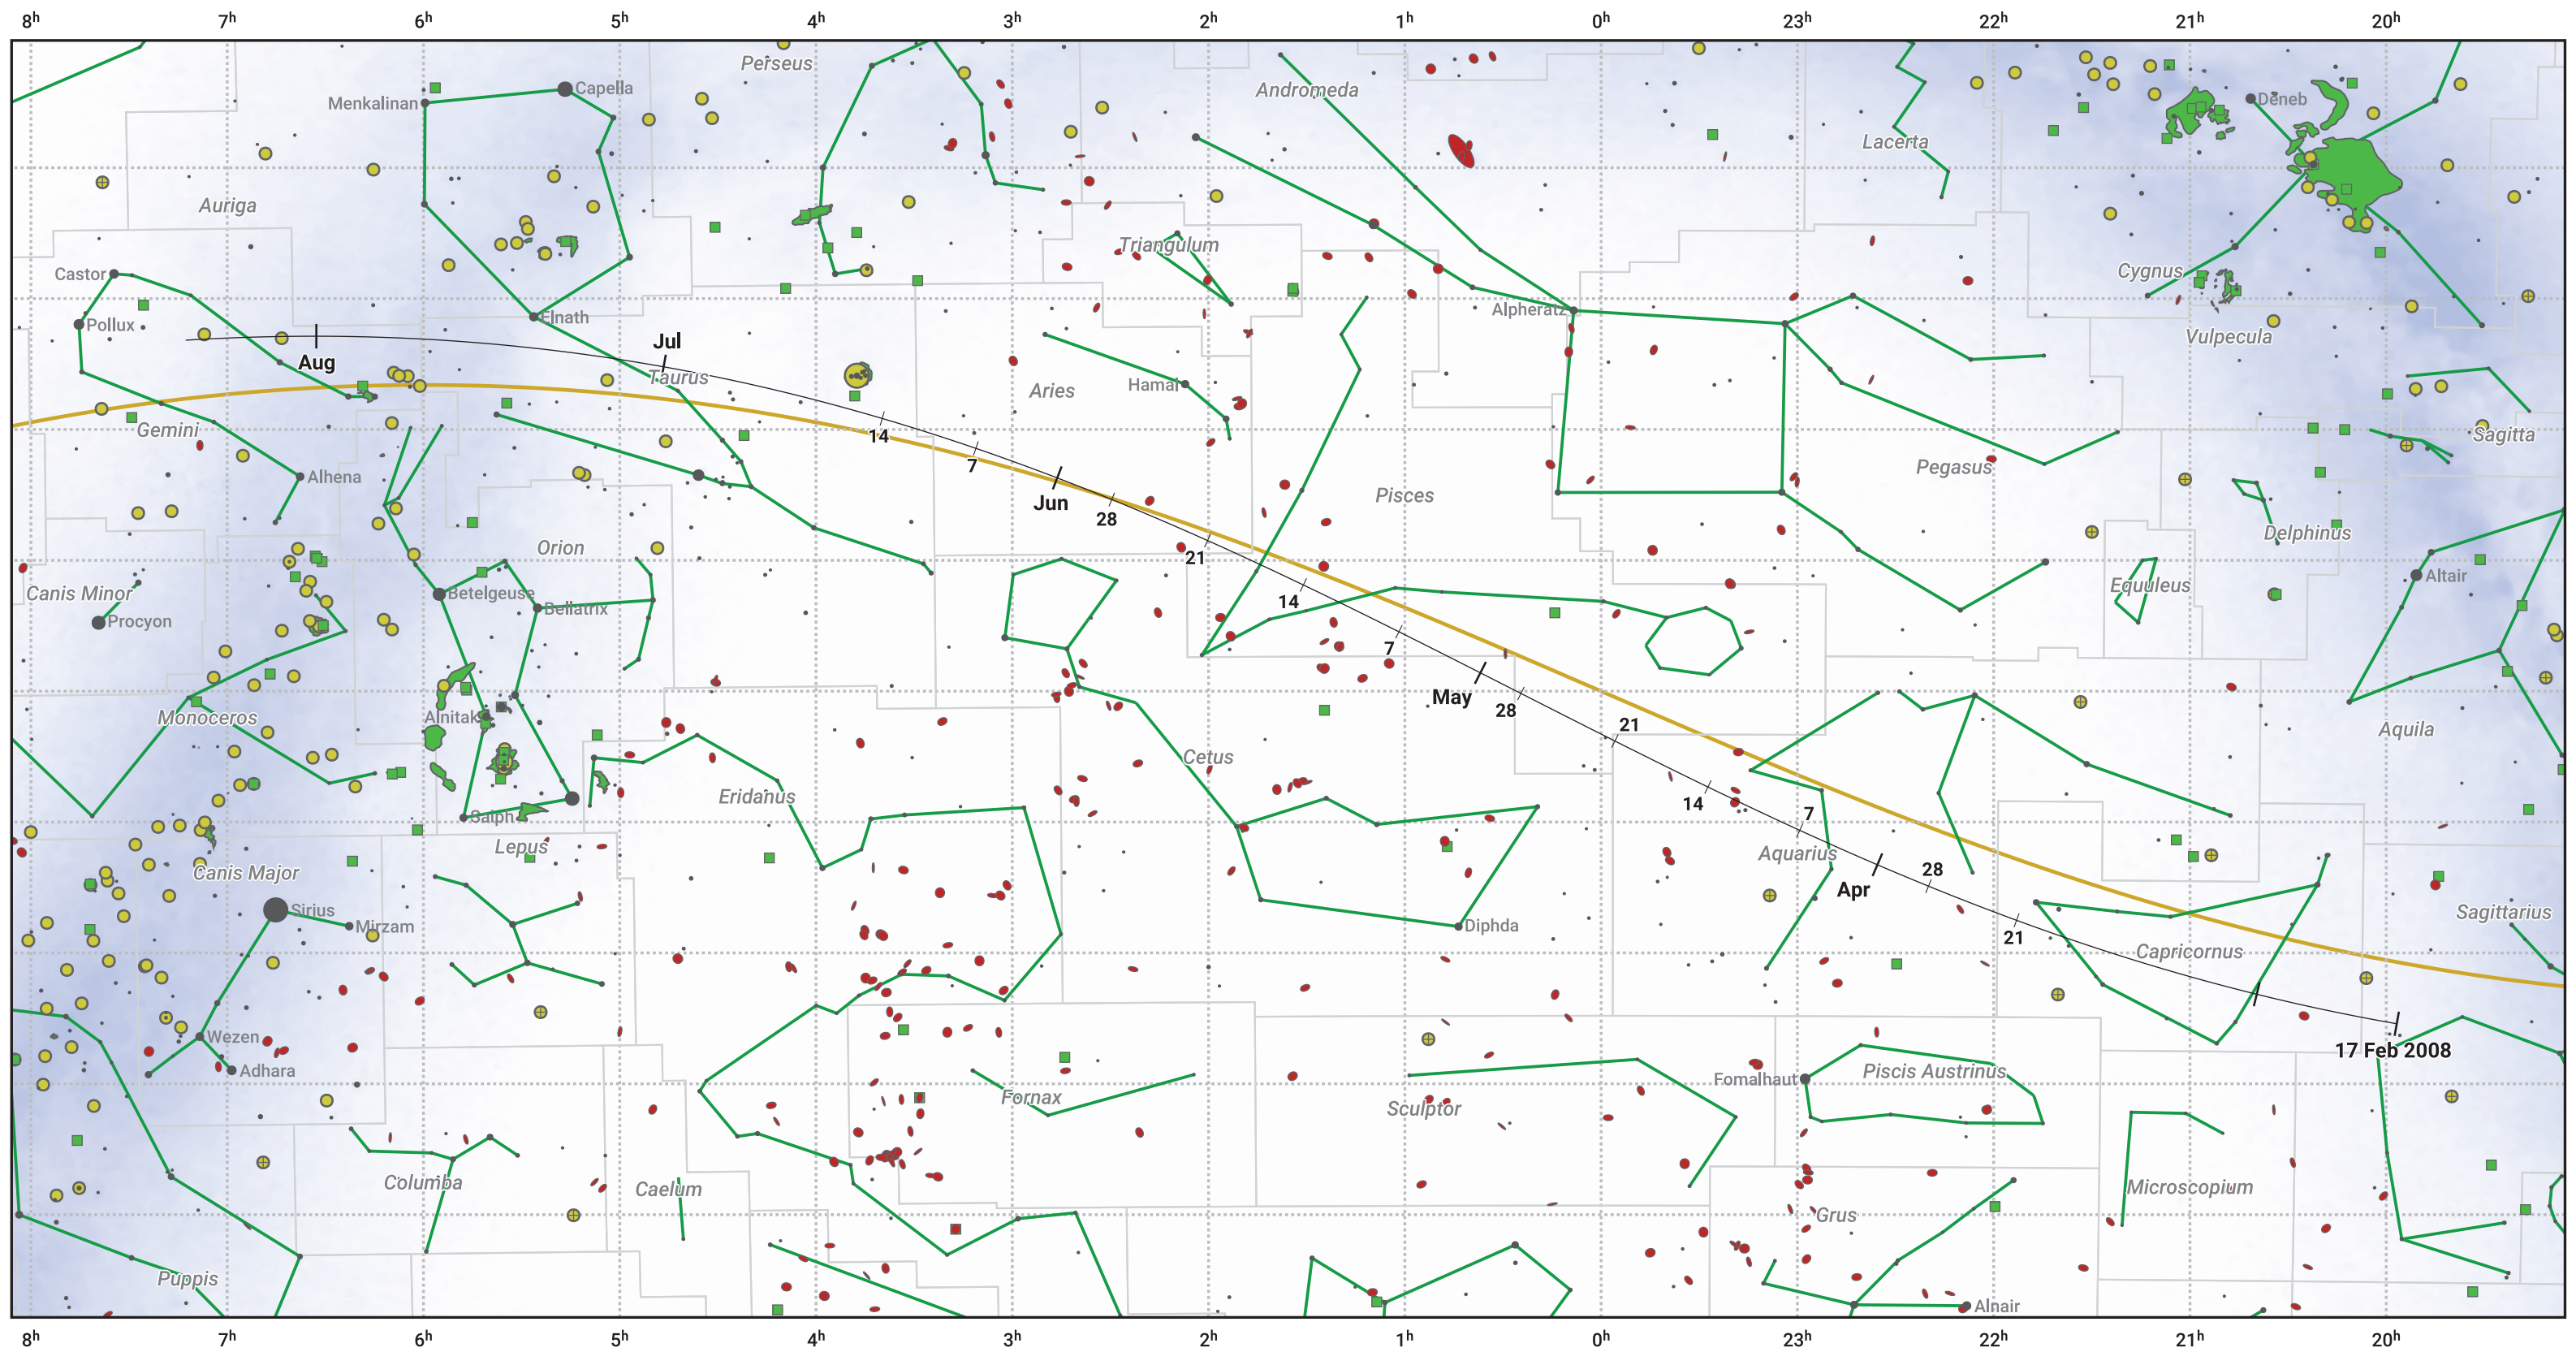

The path of 15P/Finlay starting on 17 Feb 2008

© Dominic Ford 2011–2024. Date markers placed at midnight UTC. Downloaded from <https://in-the-sky.org>

Magnitude scale: -5.0 -4.0 -3.0 -2.0 -1.0 0.0 -1.0 -2.0

Ecliptic Plane

Galaxy Bright nebula Open cluster Globular cluster

Date	Mag
2008 Mar 1	12.2
2008 Mar 9	11.8
2008 Mar 29	10.8
2008 Apr 22	9.8
2008 May 1	9.5
2008 Jul 1	10.5
2008 Jul 6	10.8
2008 Jul 28	11.8