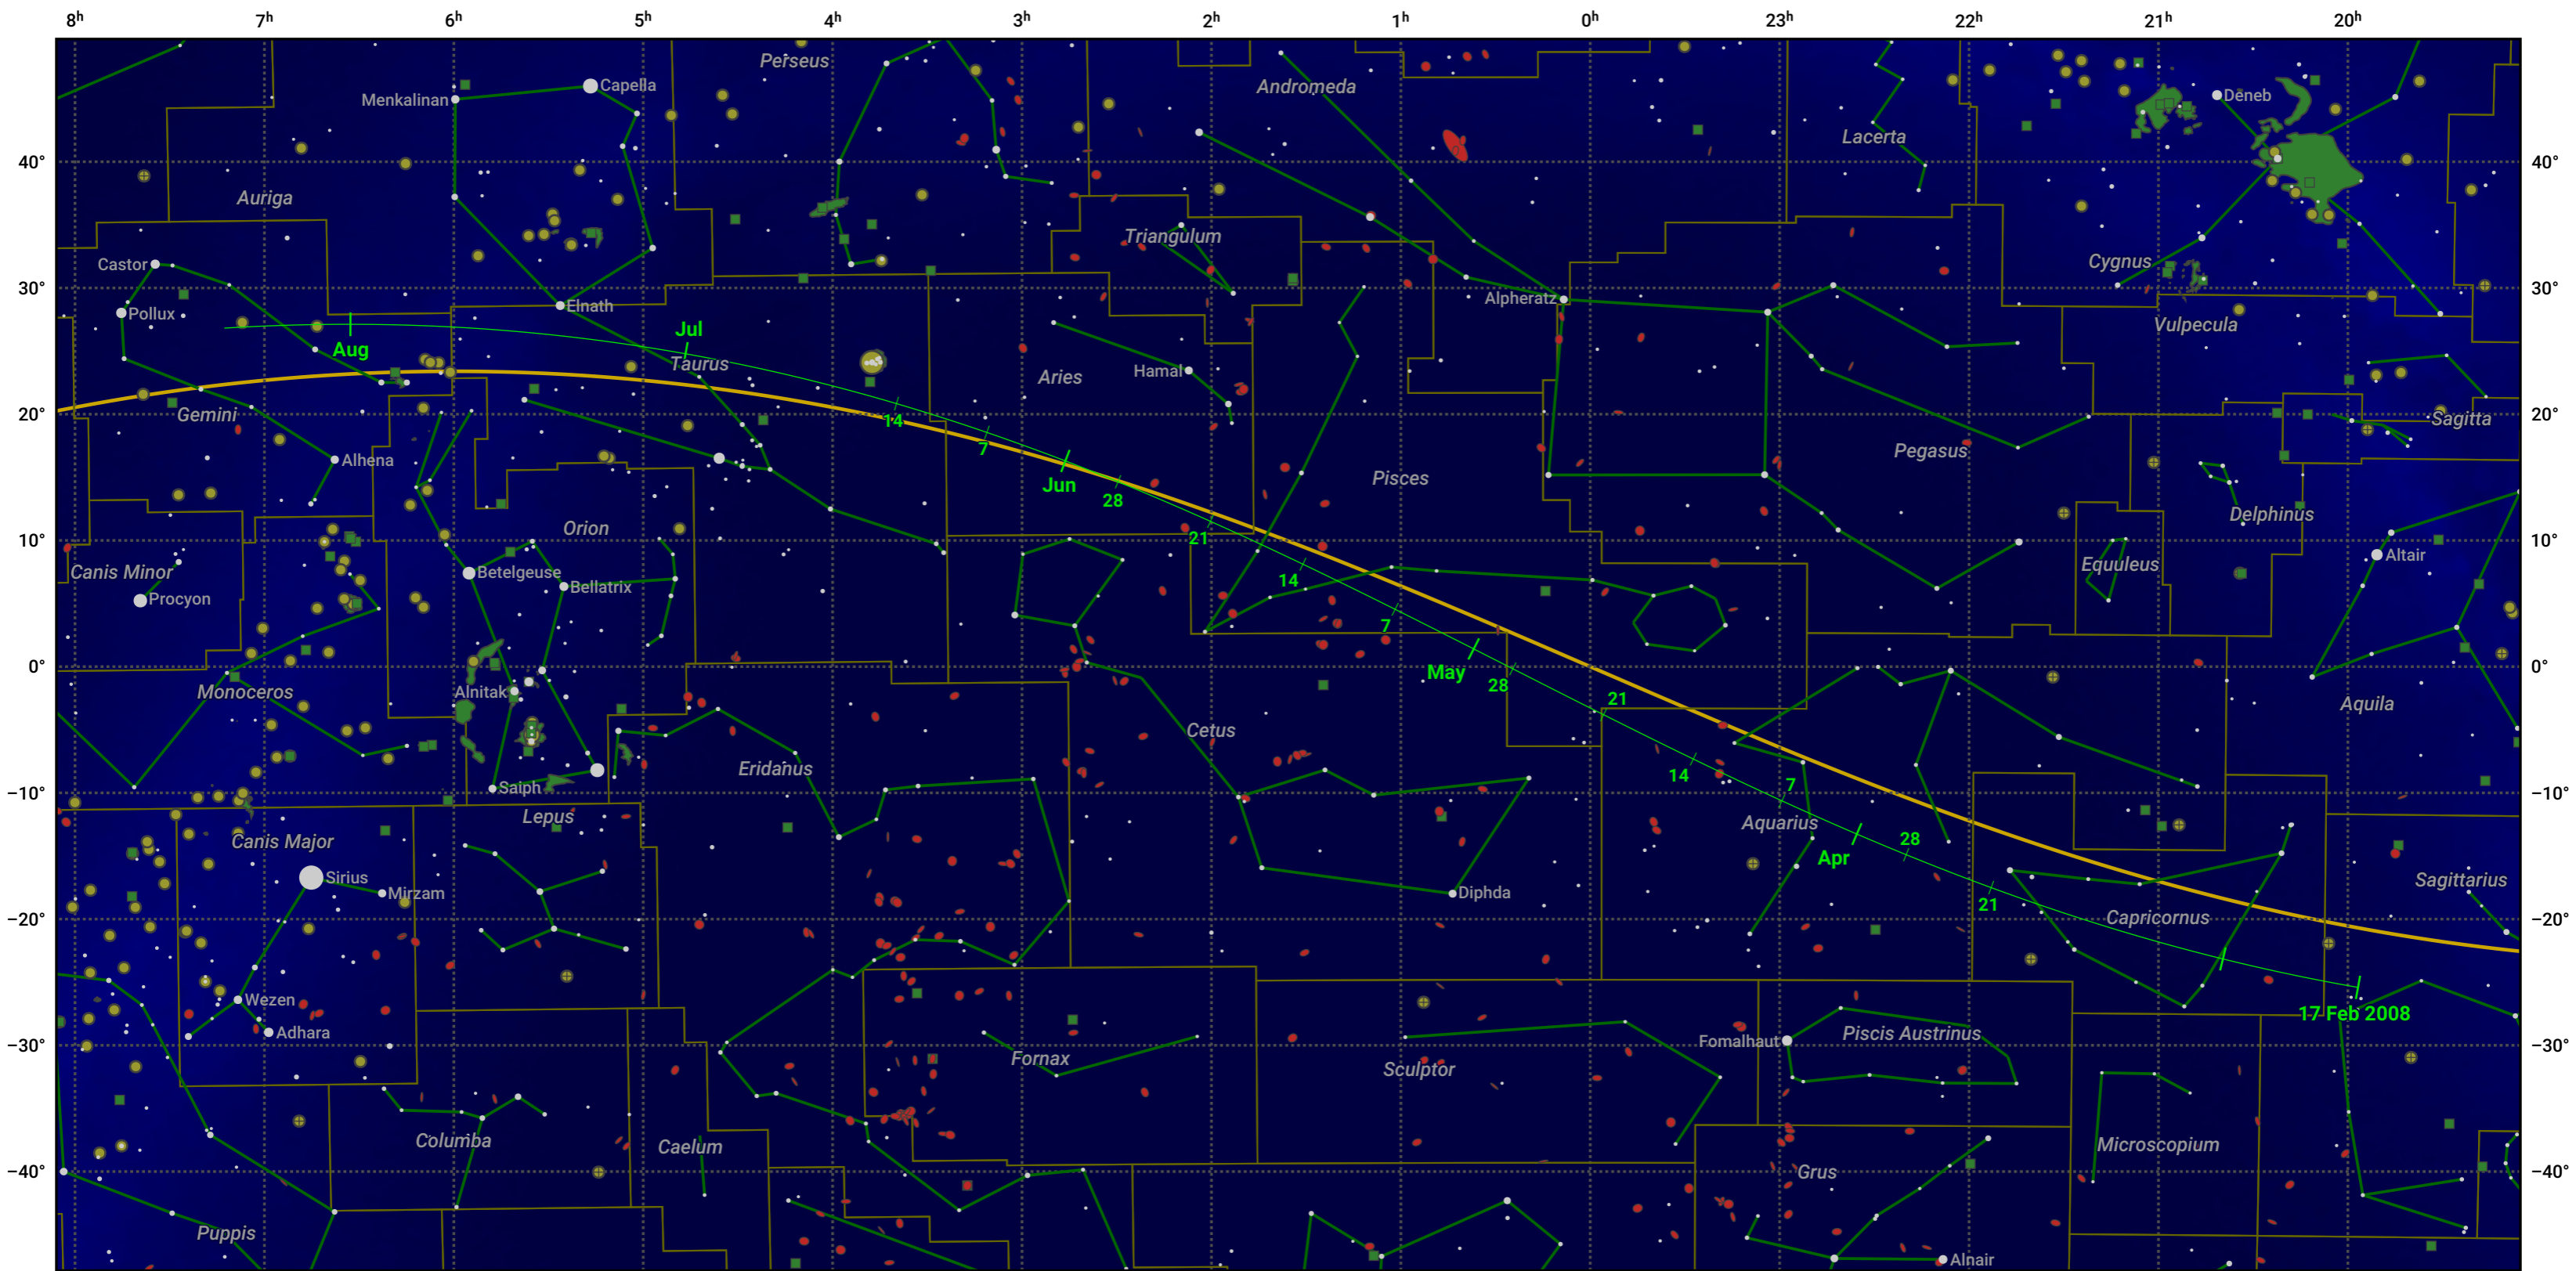

The path of 15P/Finlay starting on 17 Feb 2008

© Dominic Ford 2011–2024. Date markers placed at midnight UTC. Downloaded from <https://in-the-sky.org>

Magnitude scale: -5.0 -4.0 -3.0 -2.0 -1.0 -2.0

Ecliptic Plane

Galaxy Bright nebula Open cluster Globular cluster

Date	Mag
2008 Mar 1	12.2
2008 Mar 9	11.8
2008 Mar 29	10.8
2008 Apr 22	9.8
2008 May 1	9.5
2008 Jul 1	10.5
2008 Jul 6	10.8
2008 Jul 28	11.8