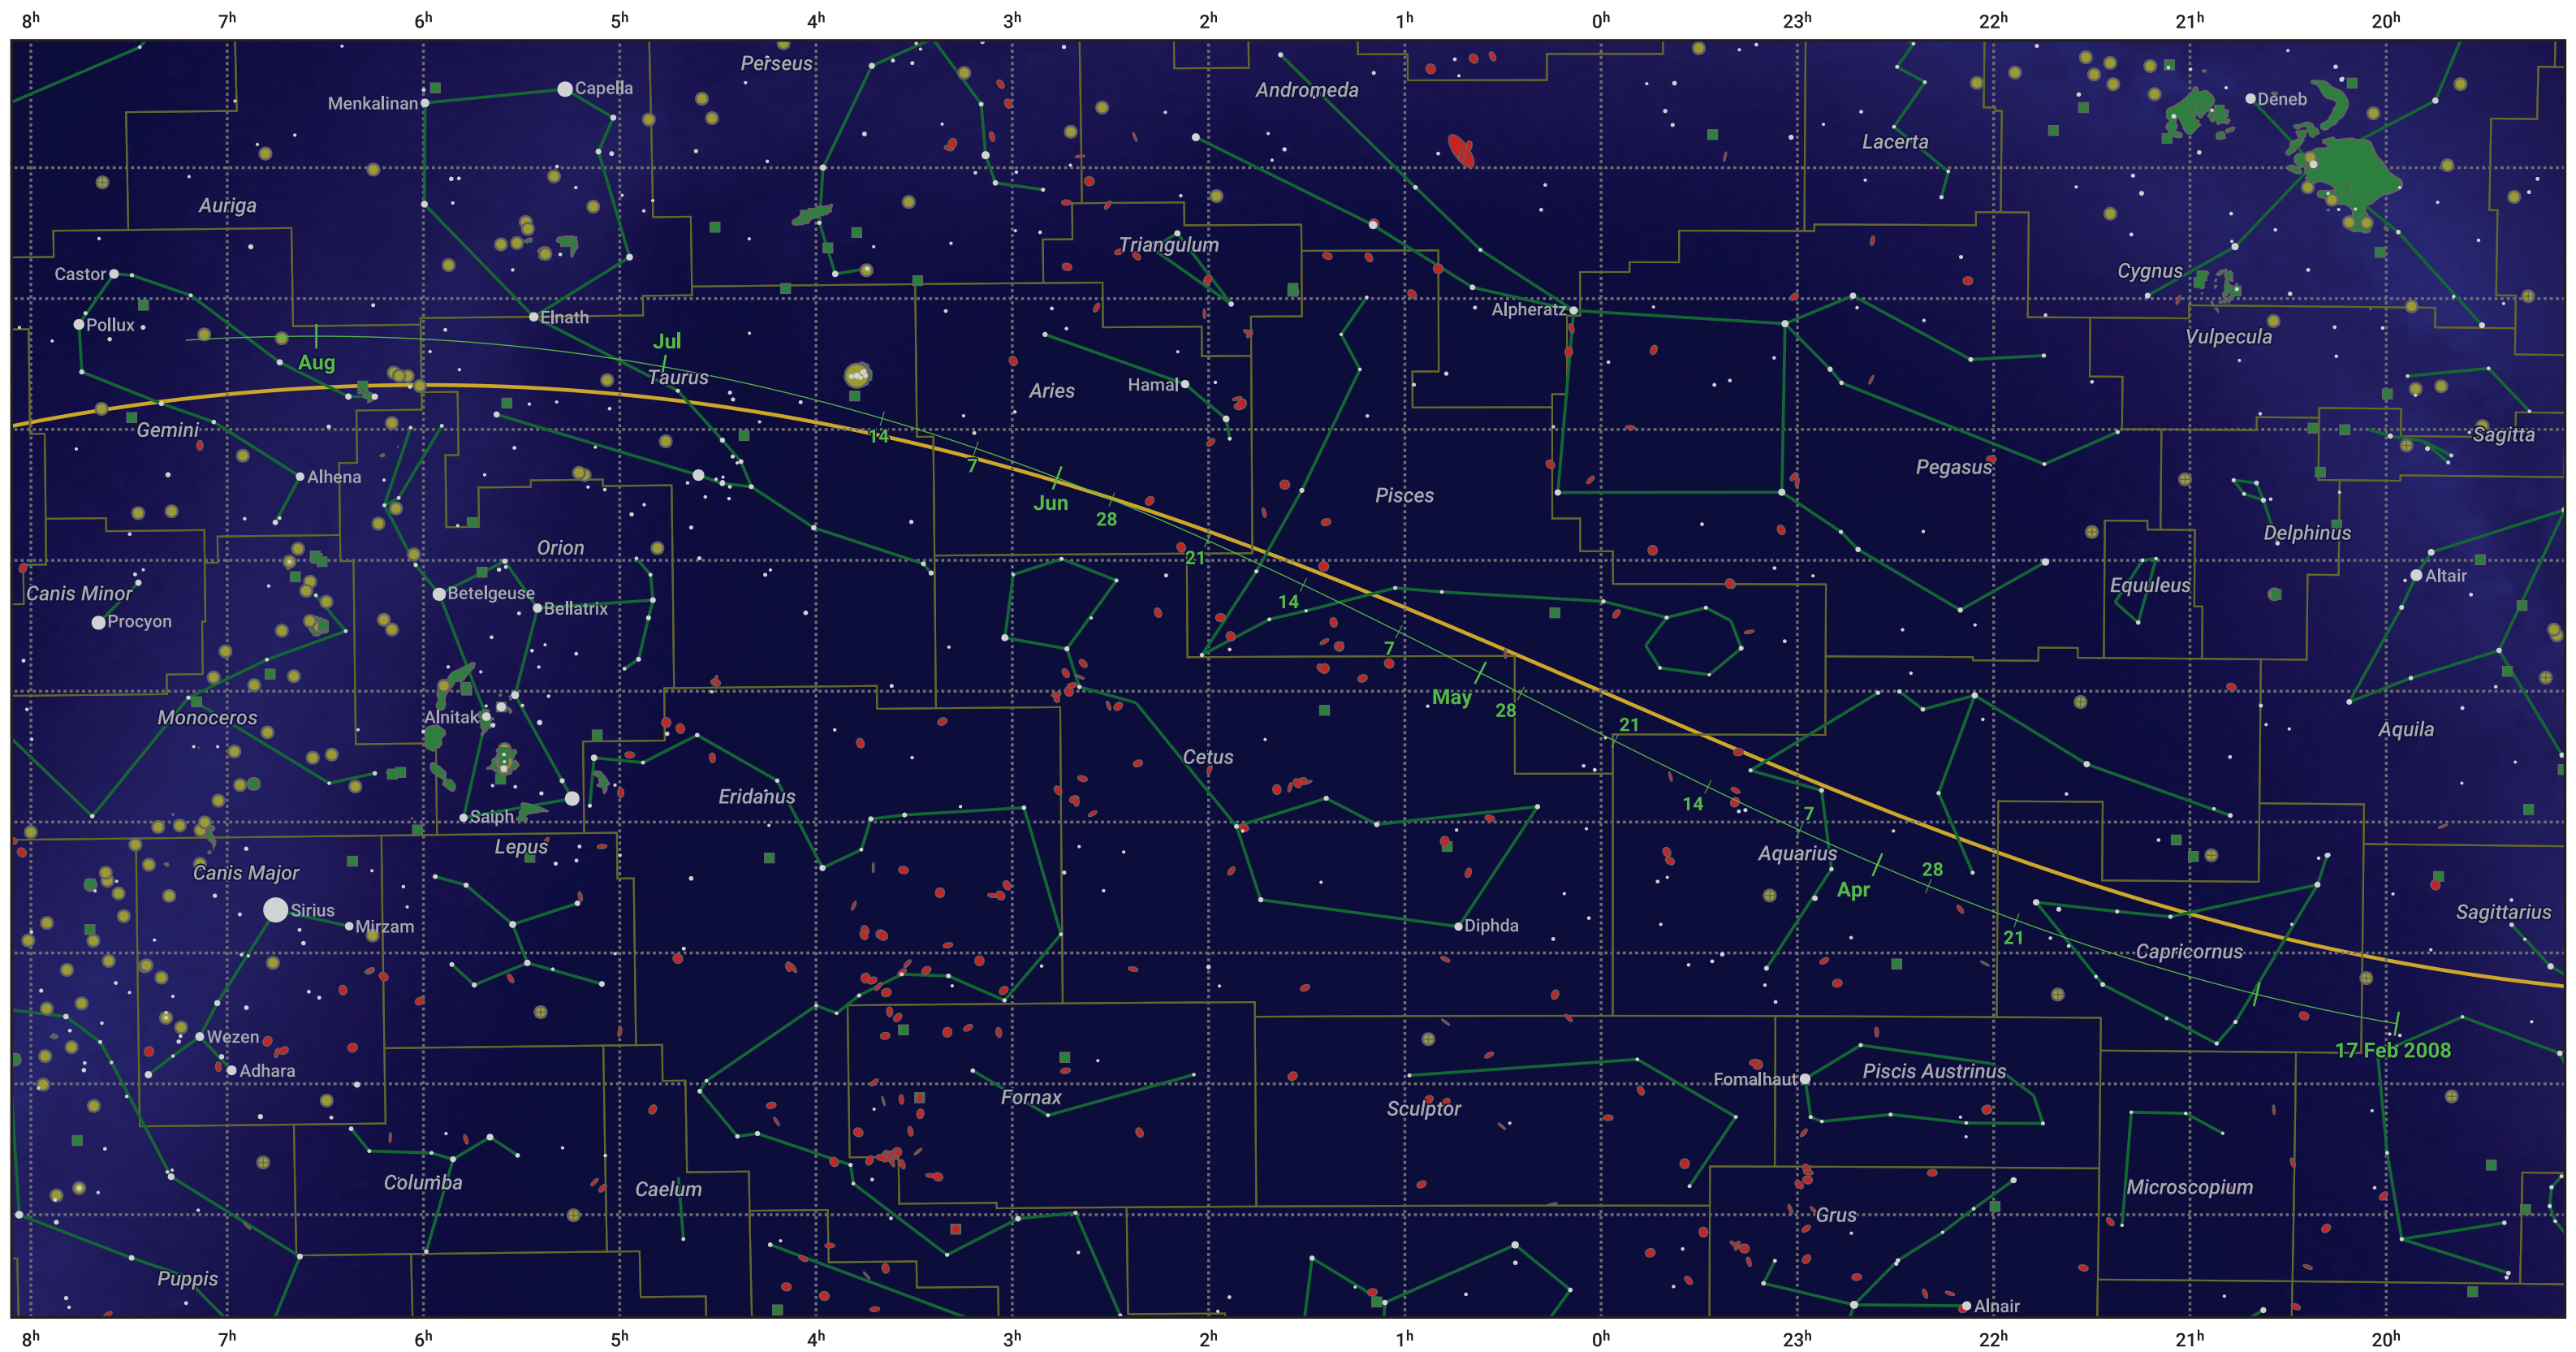

The path of 15P/Finlay starting on 17 Feb 2008

© Dominic Ford 2011–2024. Date markers placed at midnight UTC. Downloaded from <https://in-the-sky.org>

Magnitude scale: • 5.0 • 4.0 • 3.0 • 2.0 • 1.0 • 0.0 ● -1.0 ● -2.0

— Ecliptic Plane

● Galaxy ■ Bright nebula ● Open cluster ● Globular cluster

Date	Mag
2008 Mar 1	12.2
2008 Mar 9	11.8
2008 Mar 29	10.8
2008 Apr 22	9.8
2008 May 1	9.5
2008 Jul 1	10.5
2008 Jul 6	10.8
2008 Jul 28	11.8