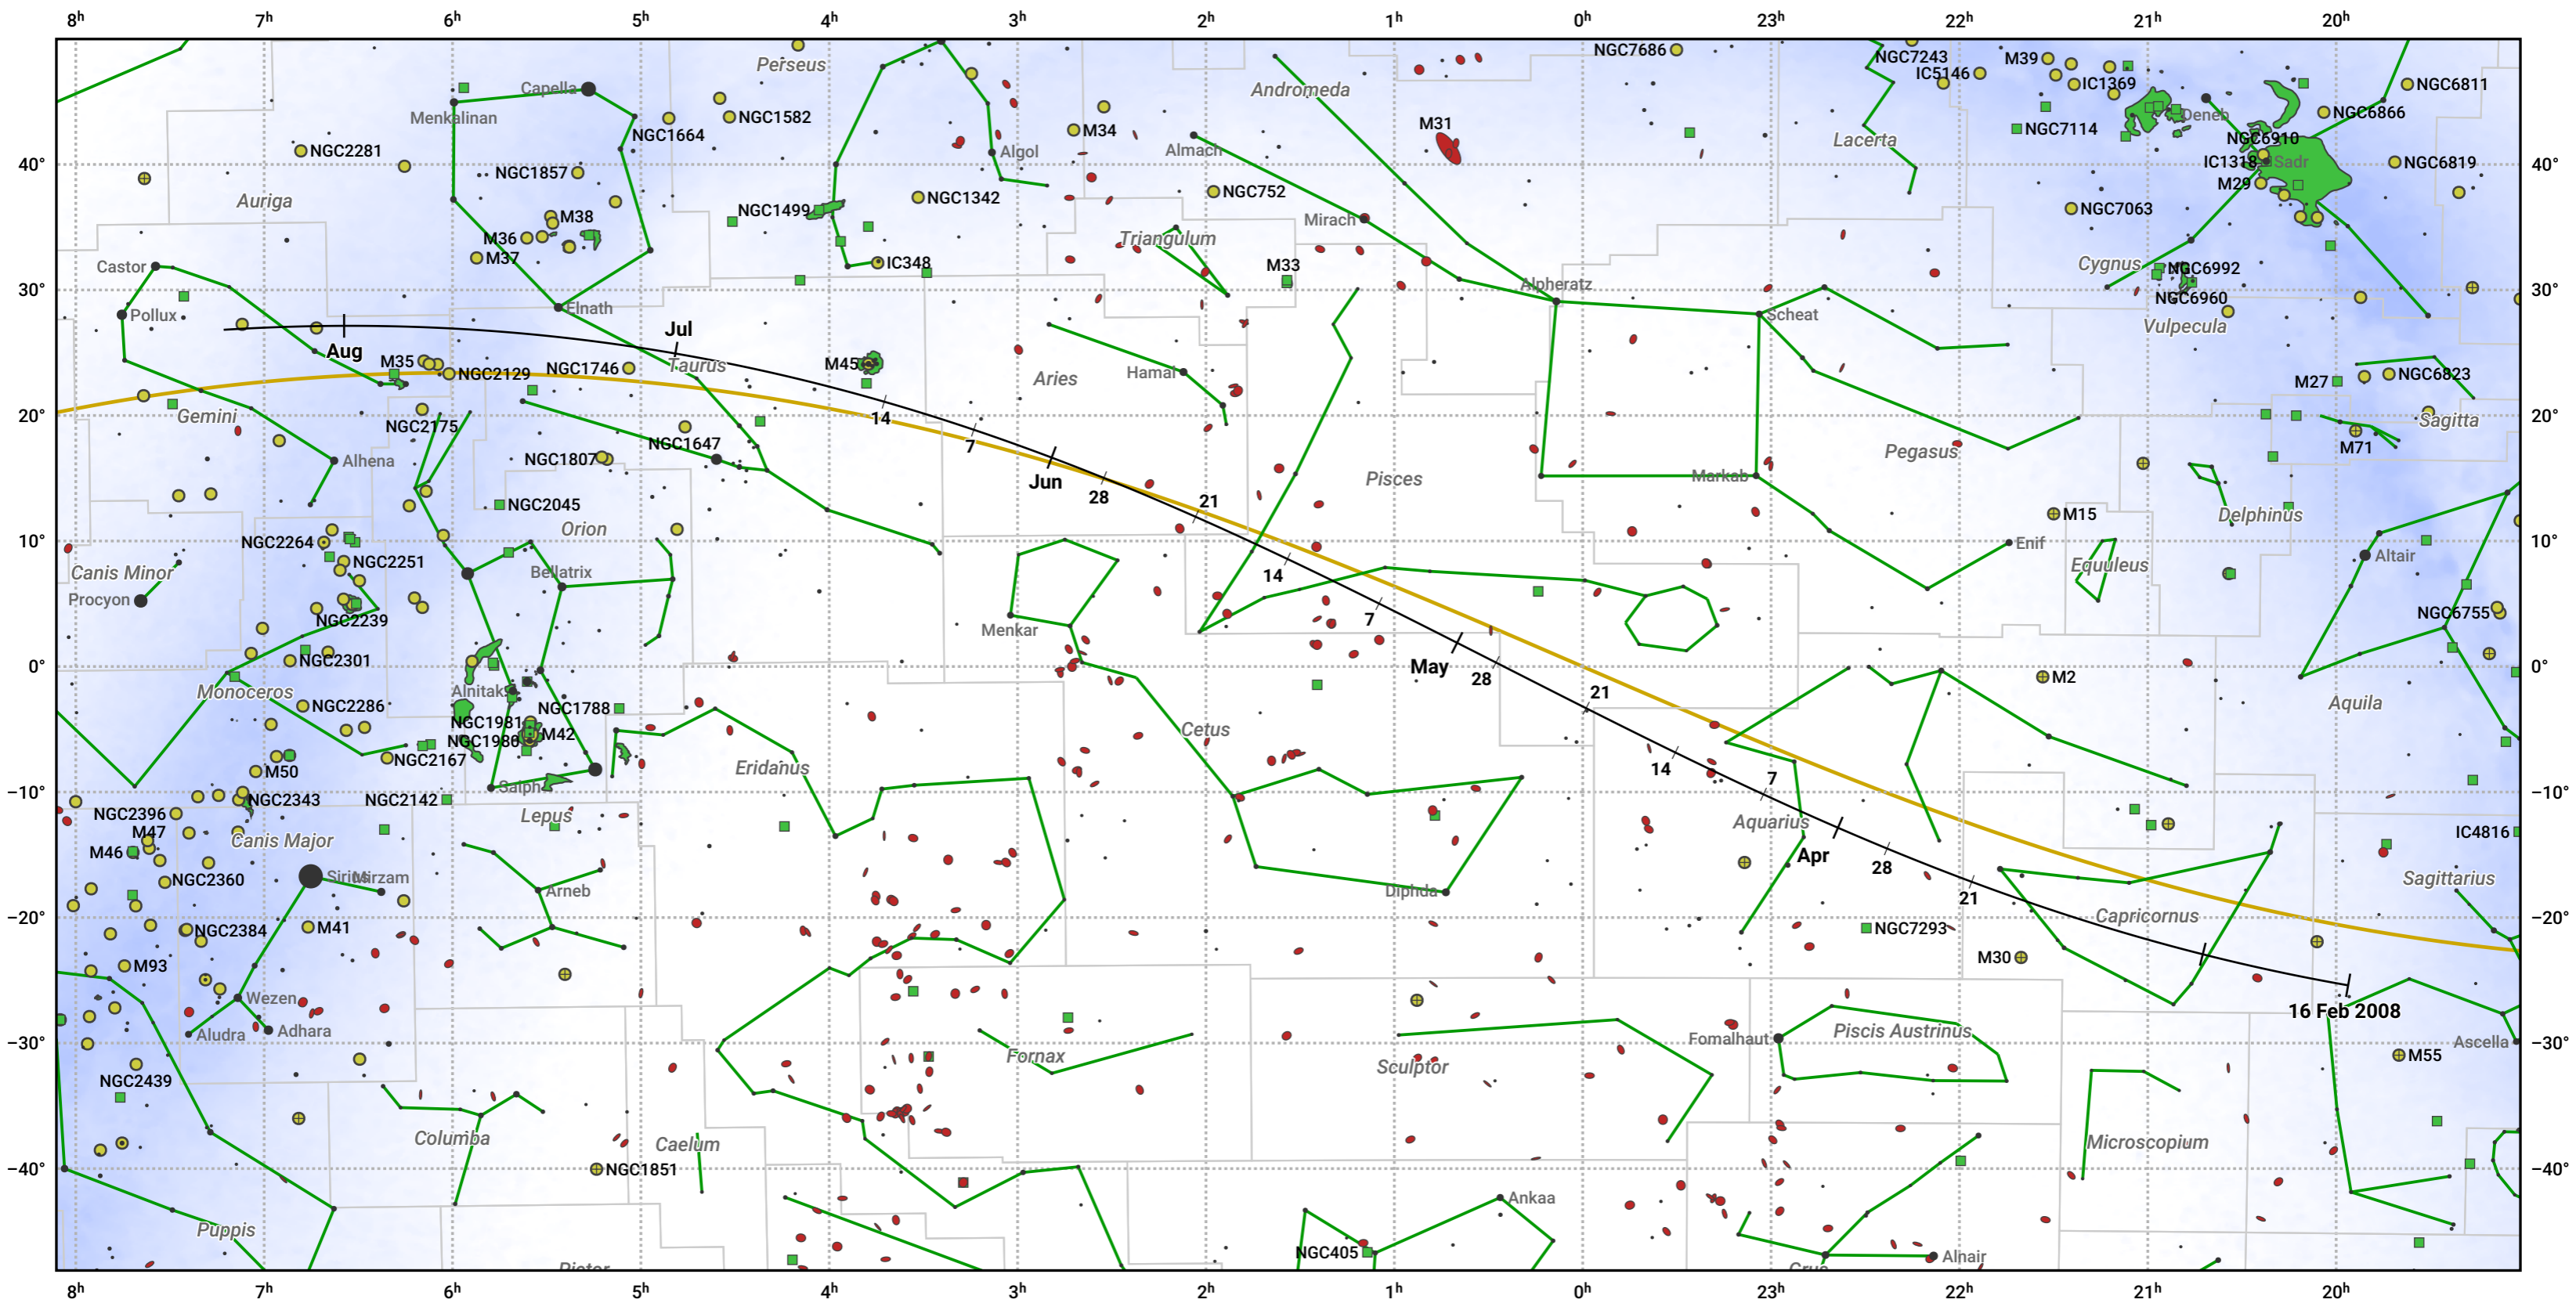

The path of 15P/Finlay starting on 16 Feb 2008

© Dominic Ford 2011–2024. Date markers placed at midnight UTC. Downloaded from <https://in-the-sky.org>

Magnitude scale: -5.0 -4.0 -3.0 -2.0 -1.0 -2.0

Ecliptic Plane

Galaxy Bright nebula Open cluster + Globular cluster

Date	Mag
2008 Mar 1	12.2
2008 Mar 8	11.8
2008 Mar 28	10.8
2008 Apr 20	9.8
2008 May 1	9.5
2008 Jul 1	10.6
2008 Jul 6	10.8
2008 Jul 28	11.8