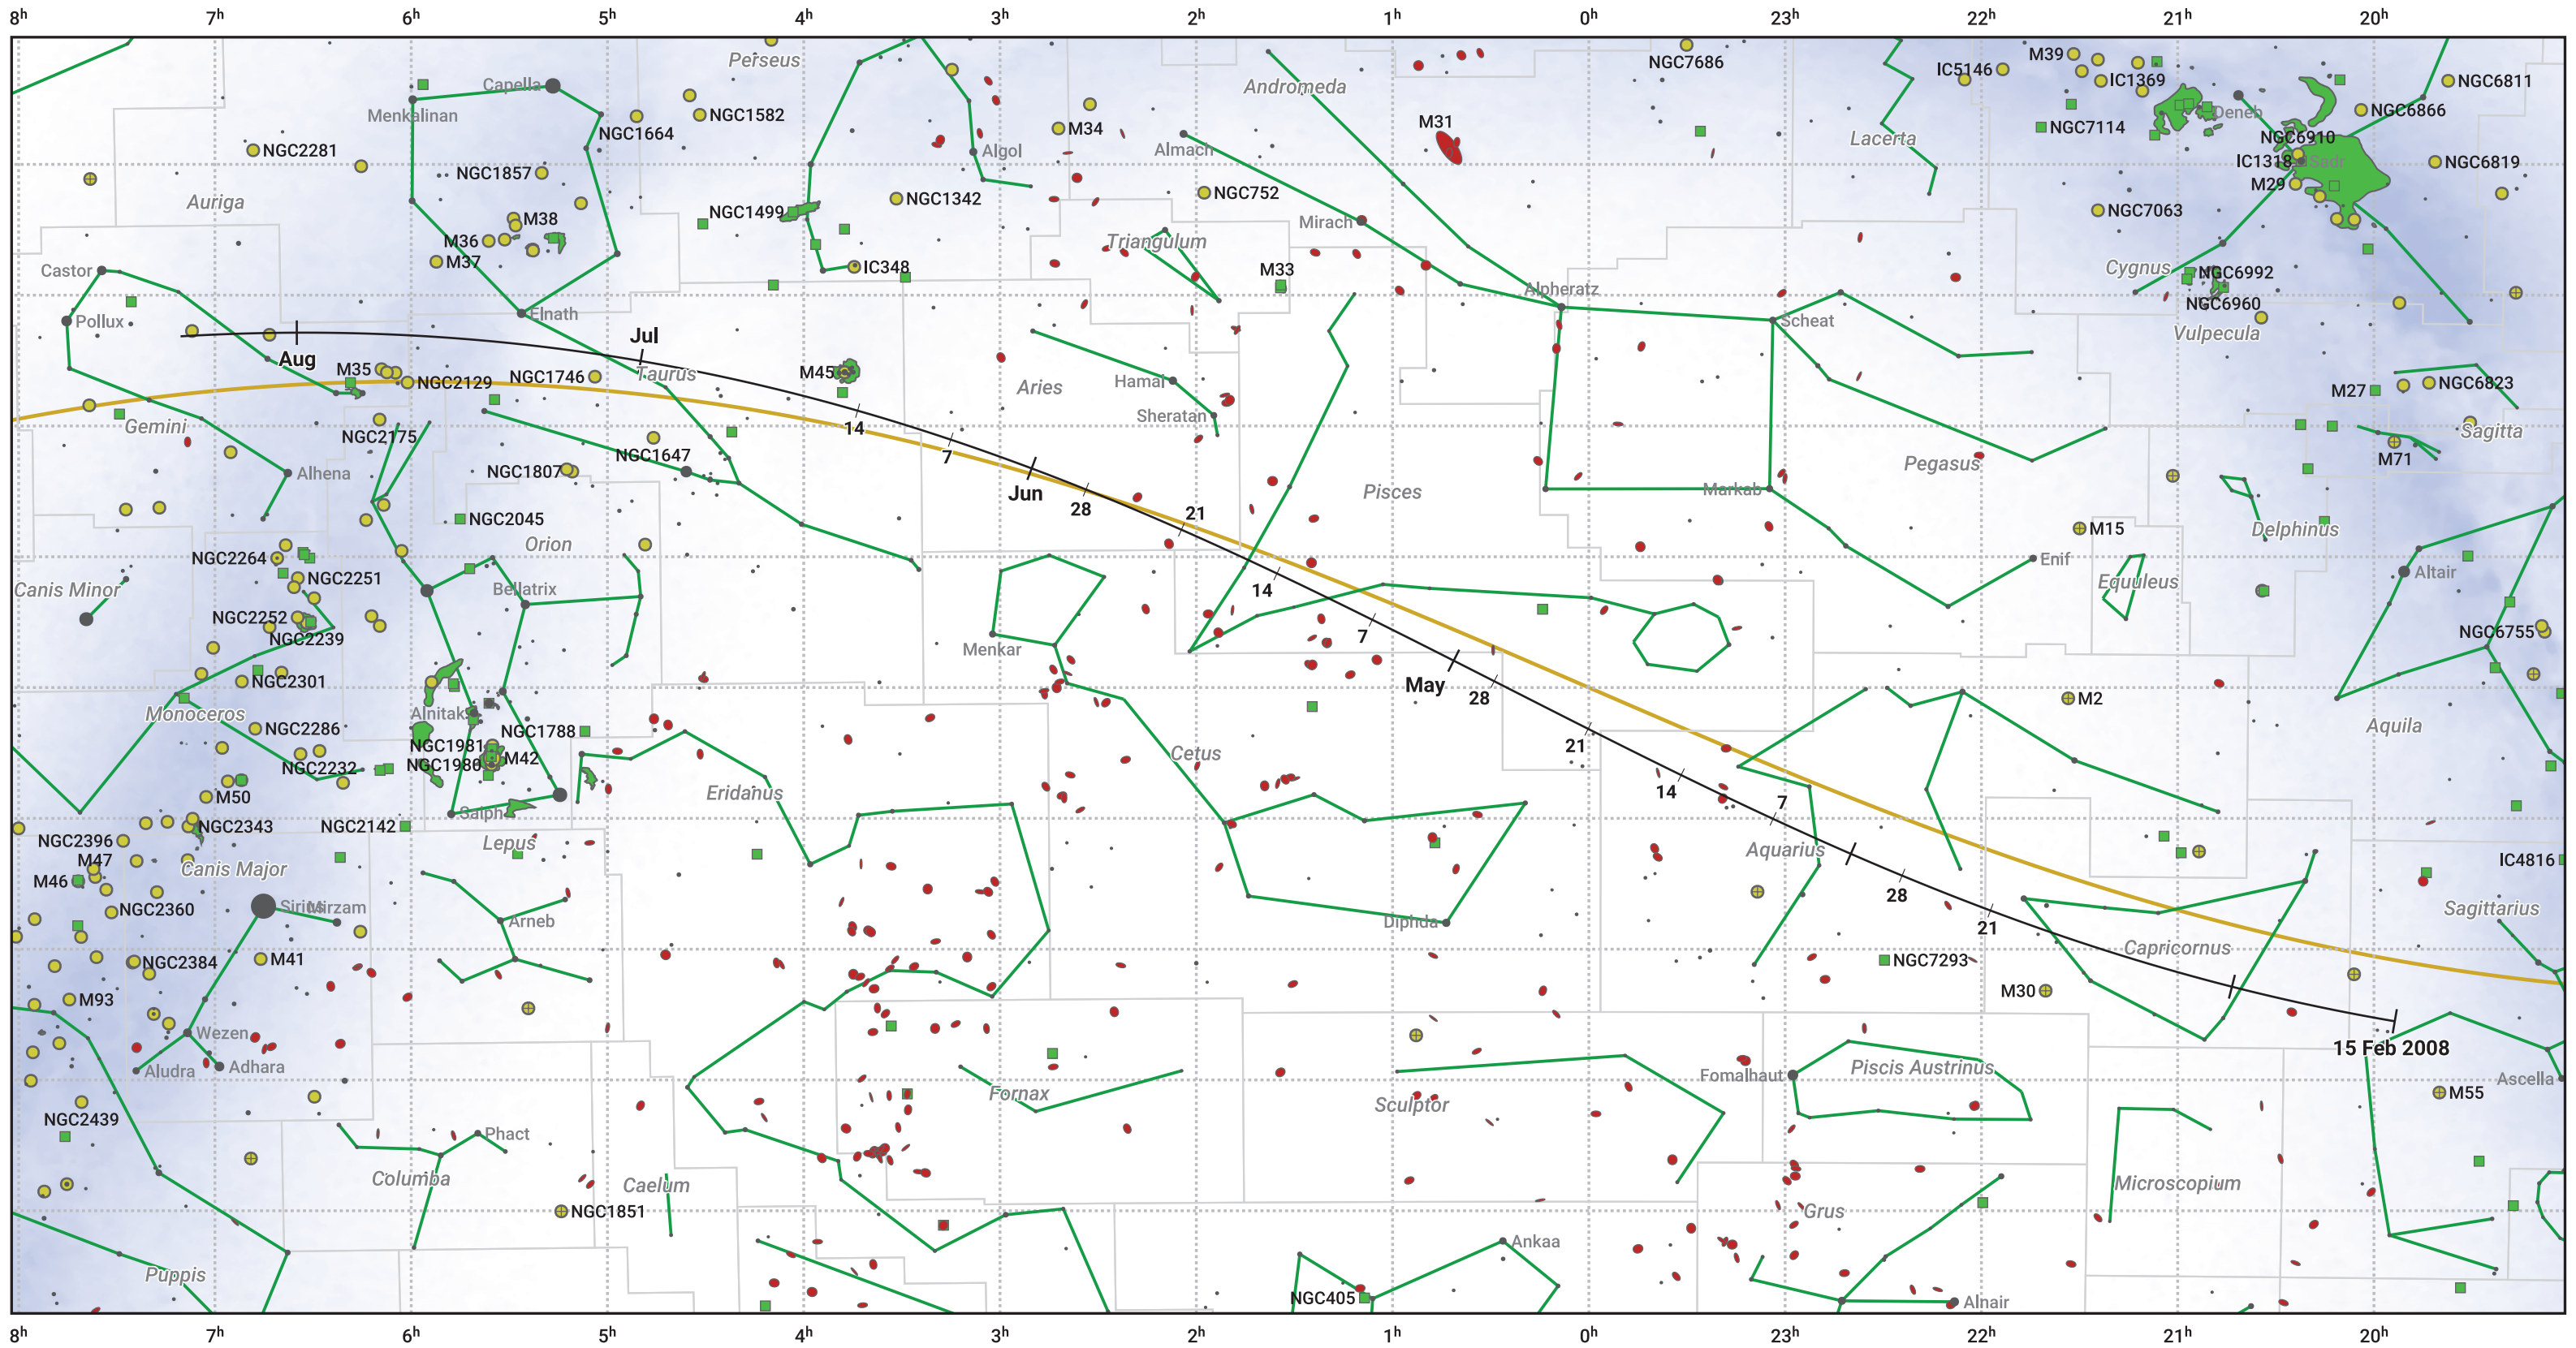

The path of 15P/Finlay starting on 15 Feb 2008

© Dominic Ford 2011–2024. Date markers placed at midnight UTC. Downloaded from <https://in-the-sky.org>

Magnitude scale: ● 5.0 ● 4.0 ● 3.0 ● 2.0 ● 1.0 ● 0.0 ● -1.0 ● -2.0

— Ecliptic Plane

● Galaxy ■ Bright nebula ● Open cluster ⊕ Globular cluster

Date	Mag
2008 Mar 1	12.2
2008 Mar 7	11.8
2008 Mar 27	10.8
2008 Apr 19	9.8
2008 May 1	9.5
2008 Jul 1	10.6
2008 Jul 6	10.9
2008 Jul 28	11.9