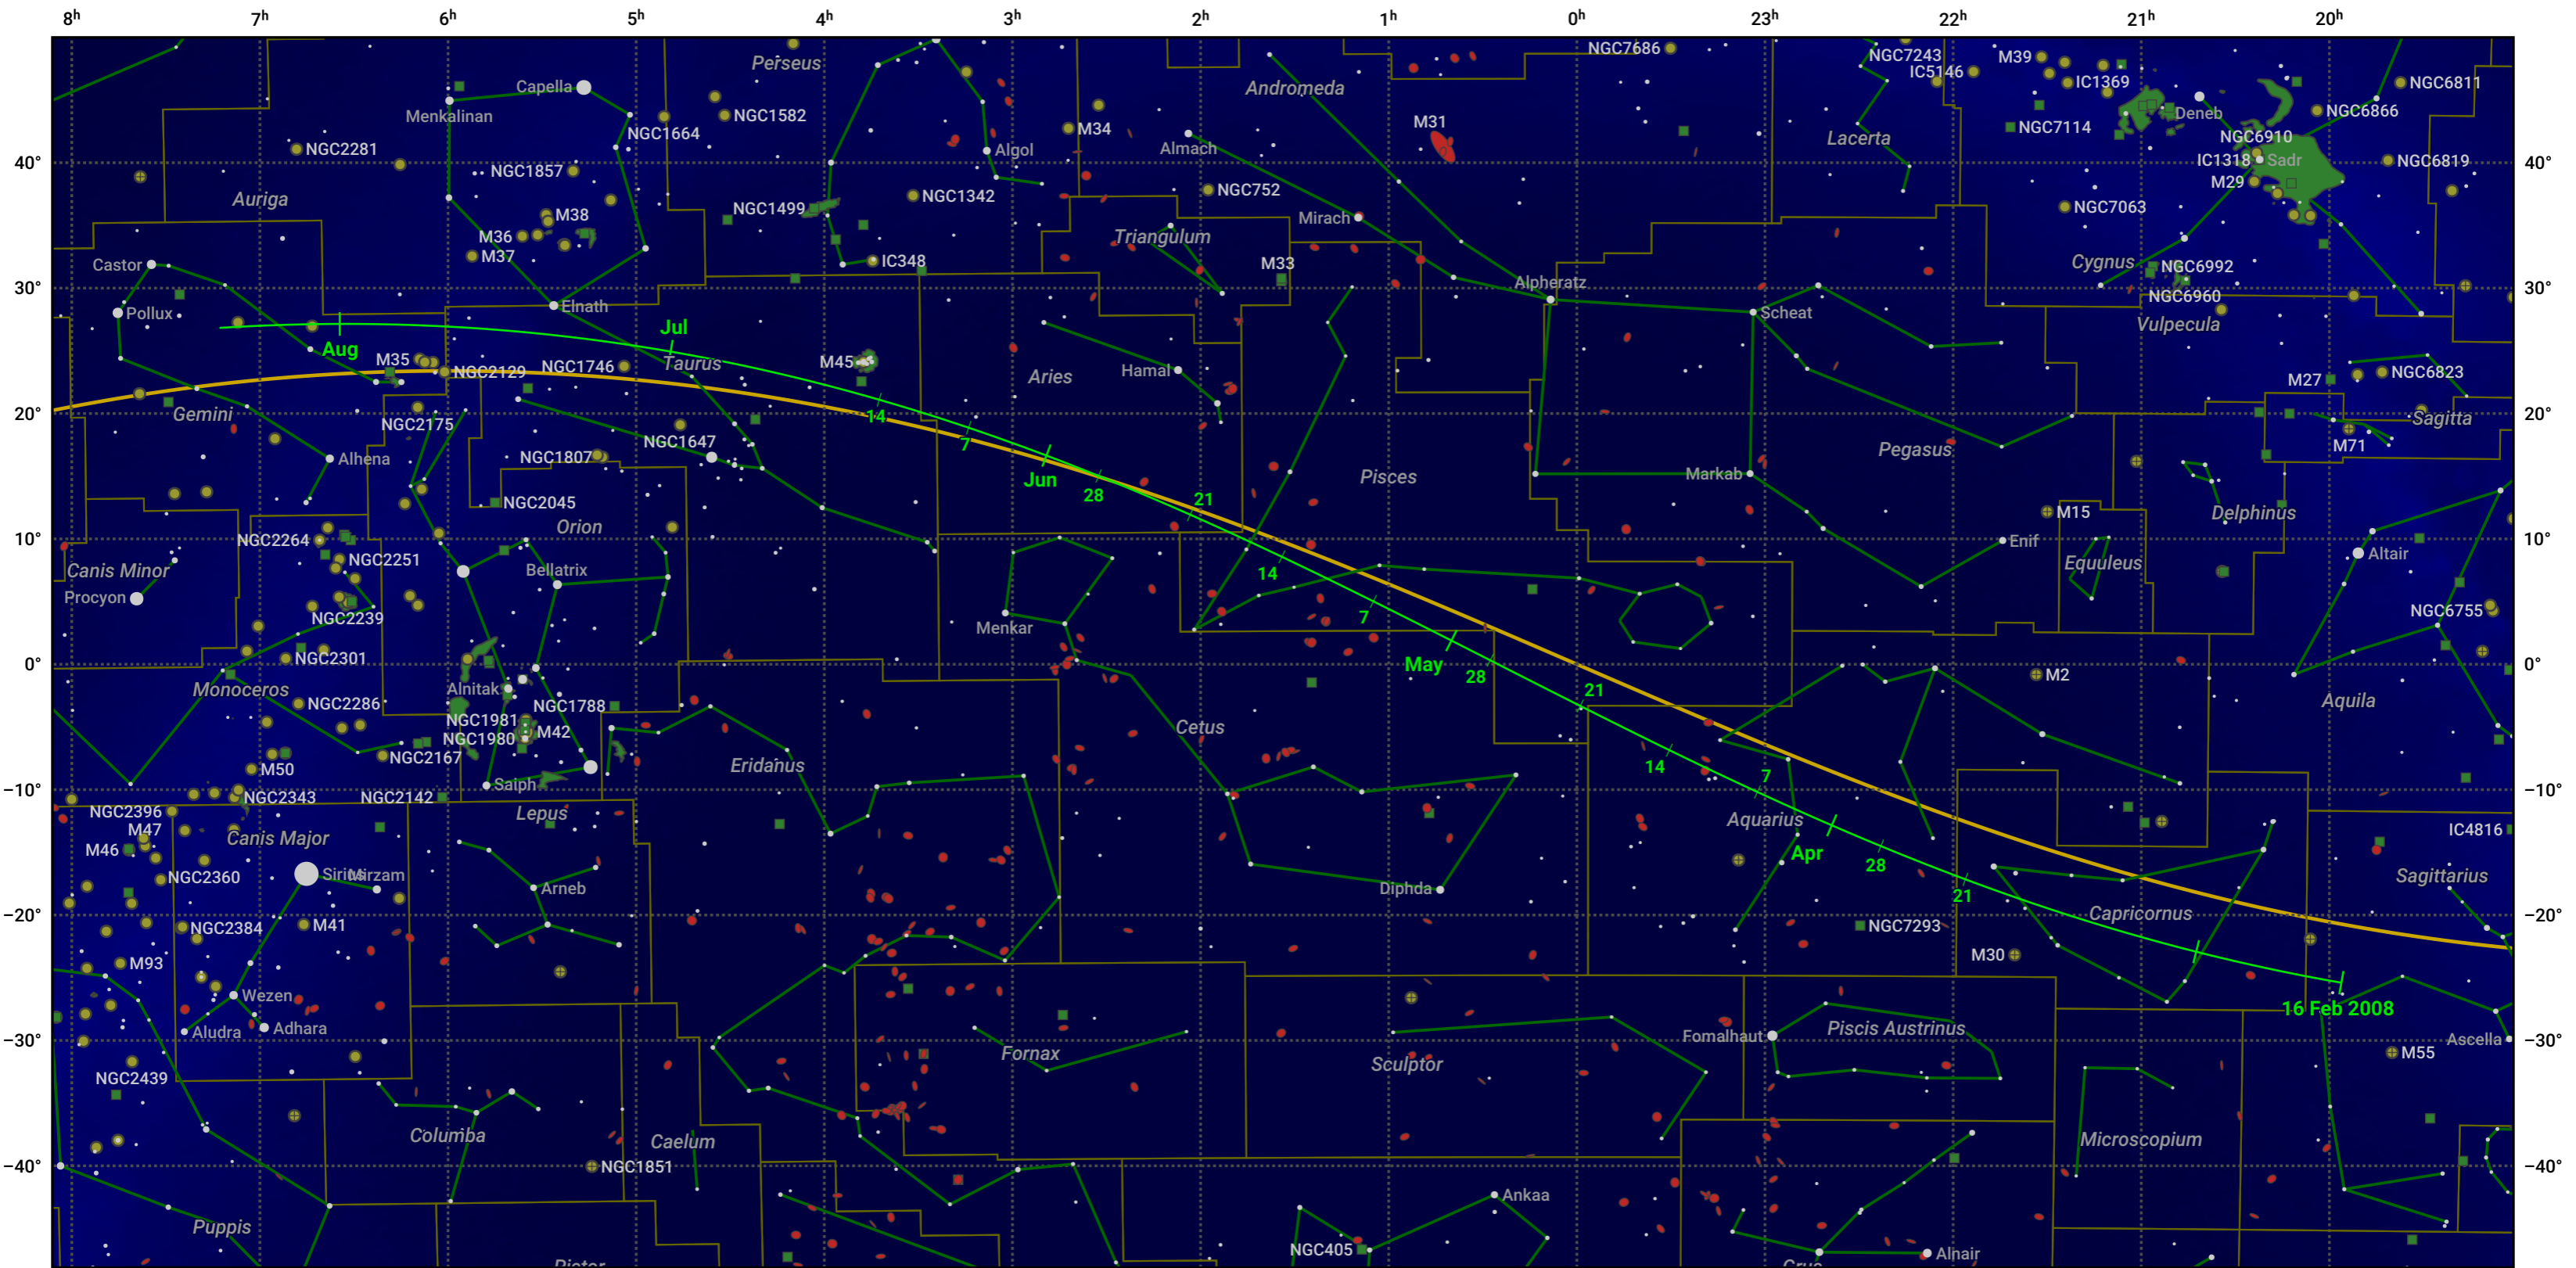

The path of 15P/Finlay starting on 16 Feb 2008

© Dominic Ford 2011–2024. Date markers placed at midnight UTC. Downloaded from <https://in-the-sky.org>

Magnitude scale: -5.0 -4.0 -3.0 -2.0 -1.0 -2.0

— Ecliptic Plane

Galaxy
 Bright nebula
 Open cluster
 Globular cluster

Date	Mag
2008 Mar 1	12.2
2008 Mar 8	11.8
2008 Mar 28	10.8
2008 Apr 20	9.8
2008 May 1	9.5
2008 Jul 1	10.6
2008 Jul 6	10.8
2008 Jul 28	11.8