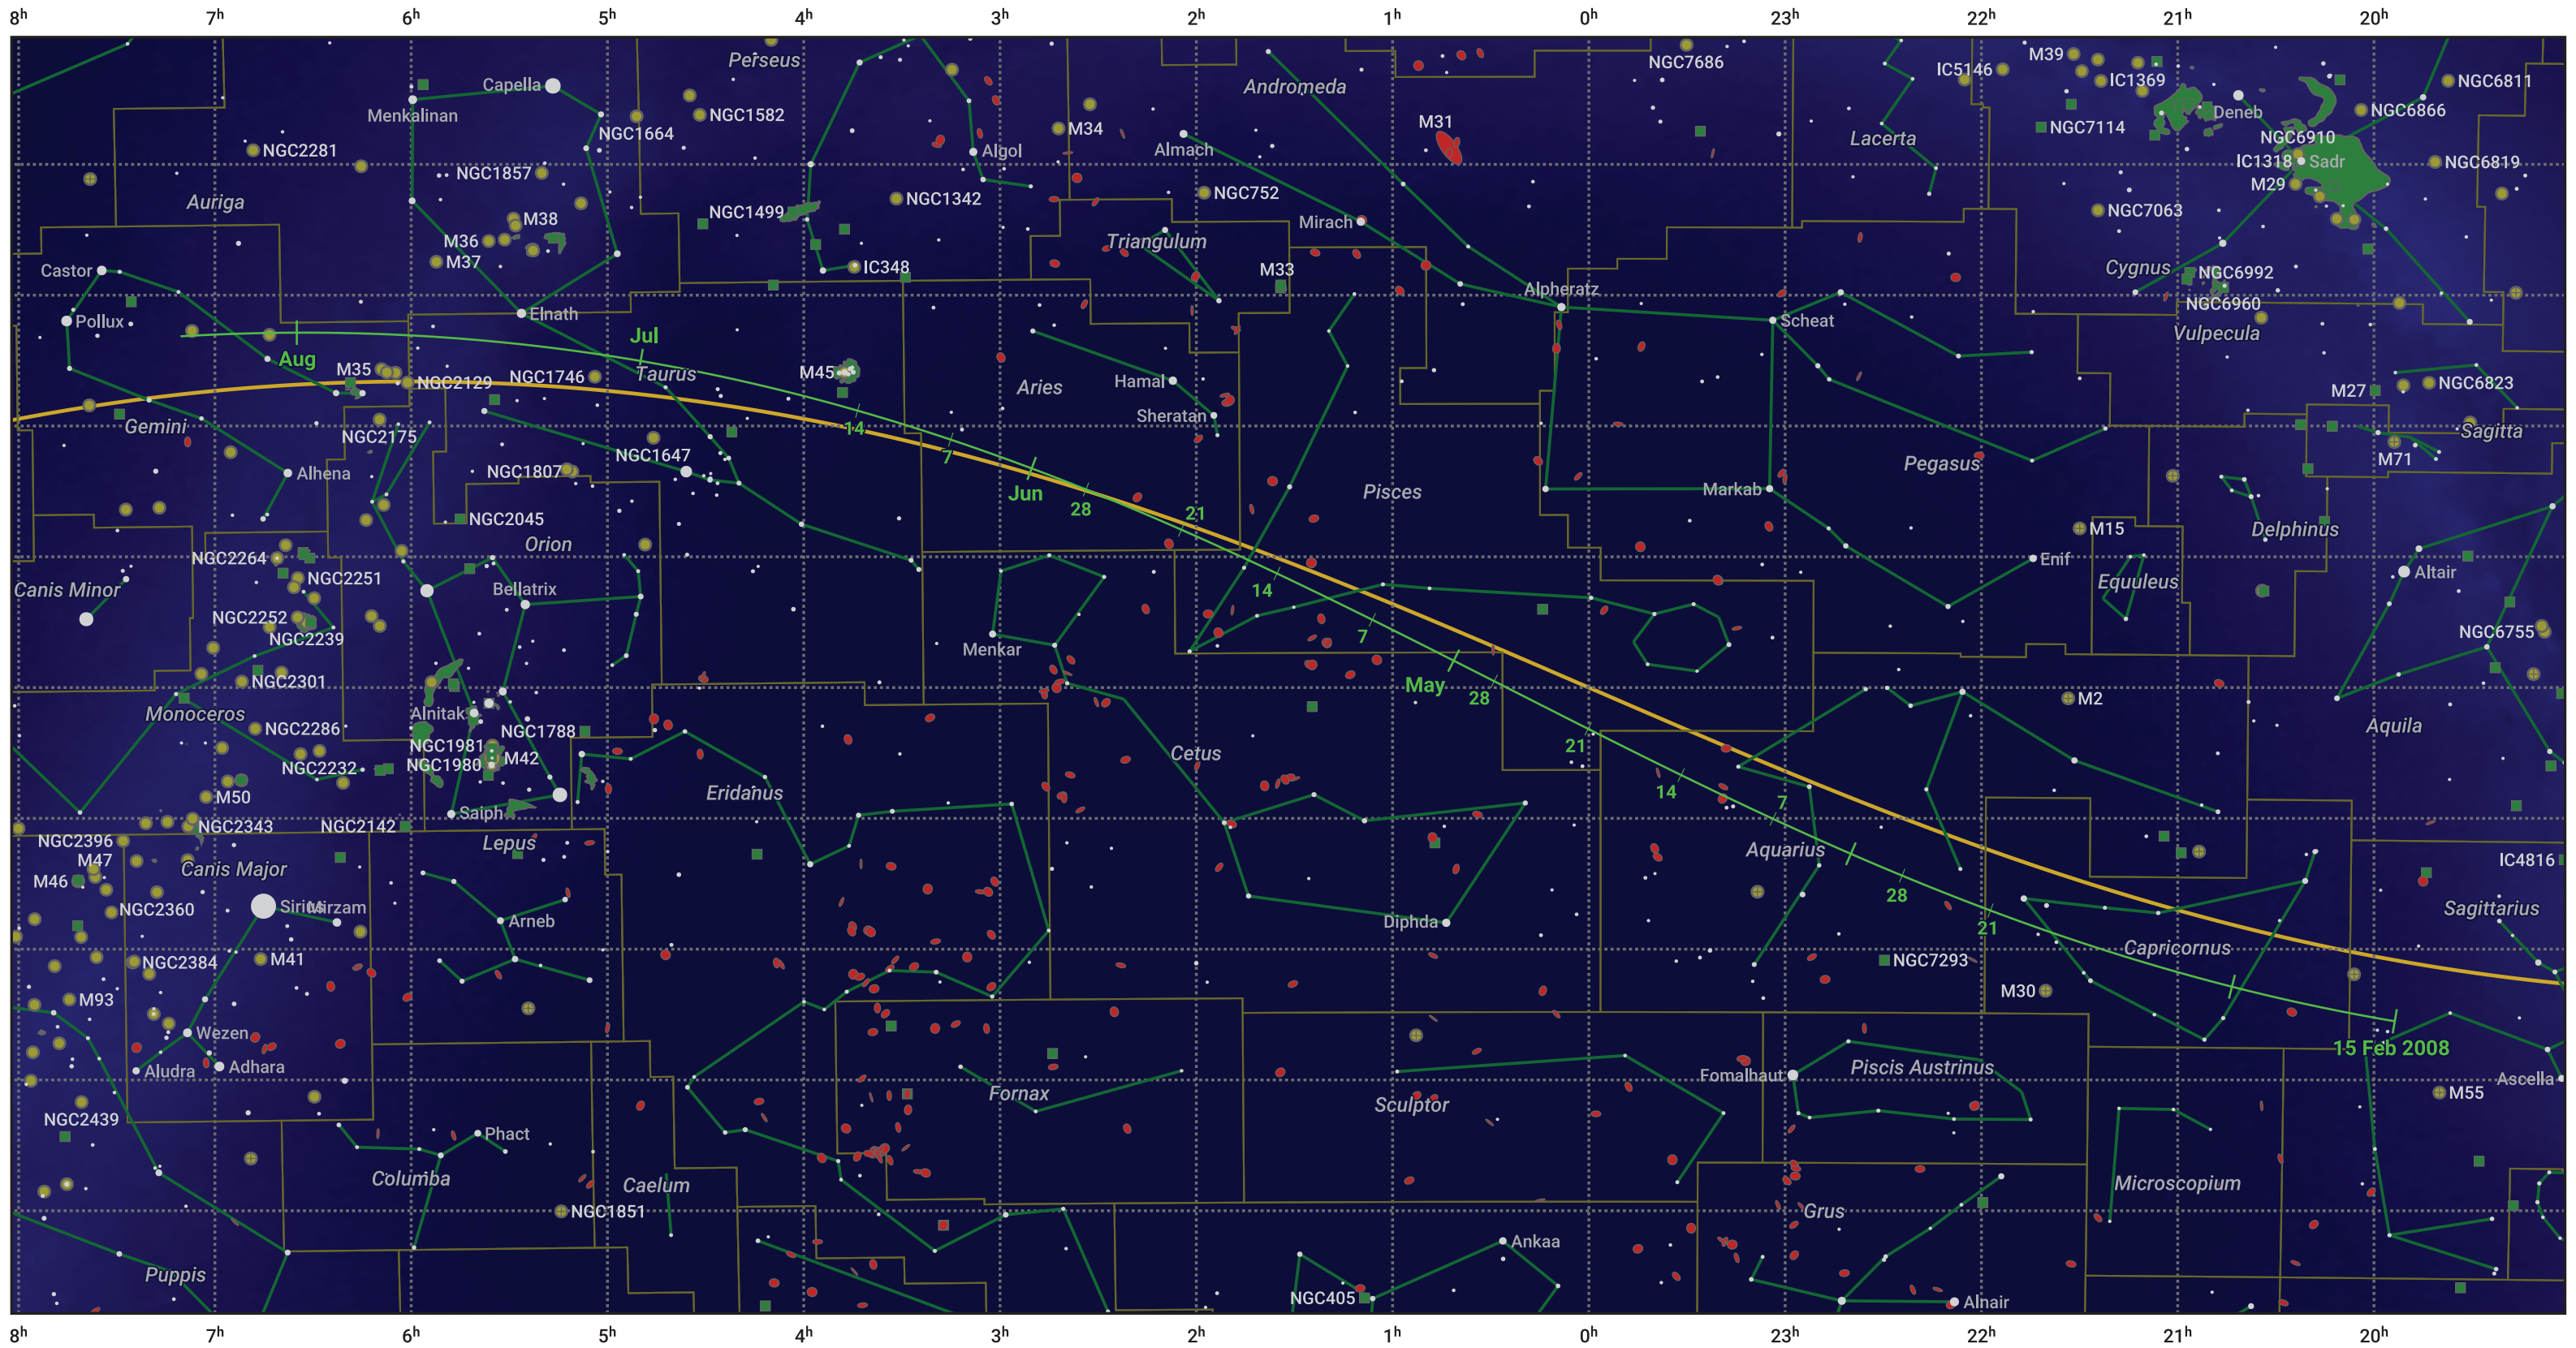

# The path of 15P/Finlay starting on 15 Feb 2008

© Dominic Ford 2011–2024. Date markers placed at midnight UTC. Downloaded from <https://in-the-sky.org>

Magnitude scale:  -5.0  -4.0  -3.0  -2.0  -1.0  0.0  -1.0  -2.0

Ecliptic Plane

Galaxy  Bright nebula  Open cluster  Globular cluster

Date	Mag
2008 Mar 1	12.2
2008 Mar 7	11.8
2008 Mar 27	10.8
2008 Apr 19	9.8
2008 May 1	9.5
2008 Jul 1	10.6
2008 Jul 6	10.9
2008 Jul 28	11.9