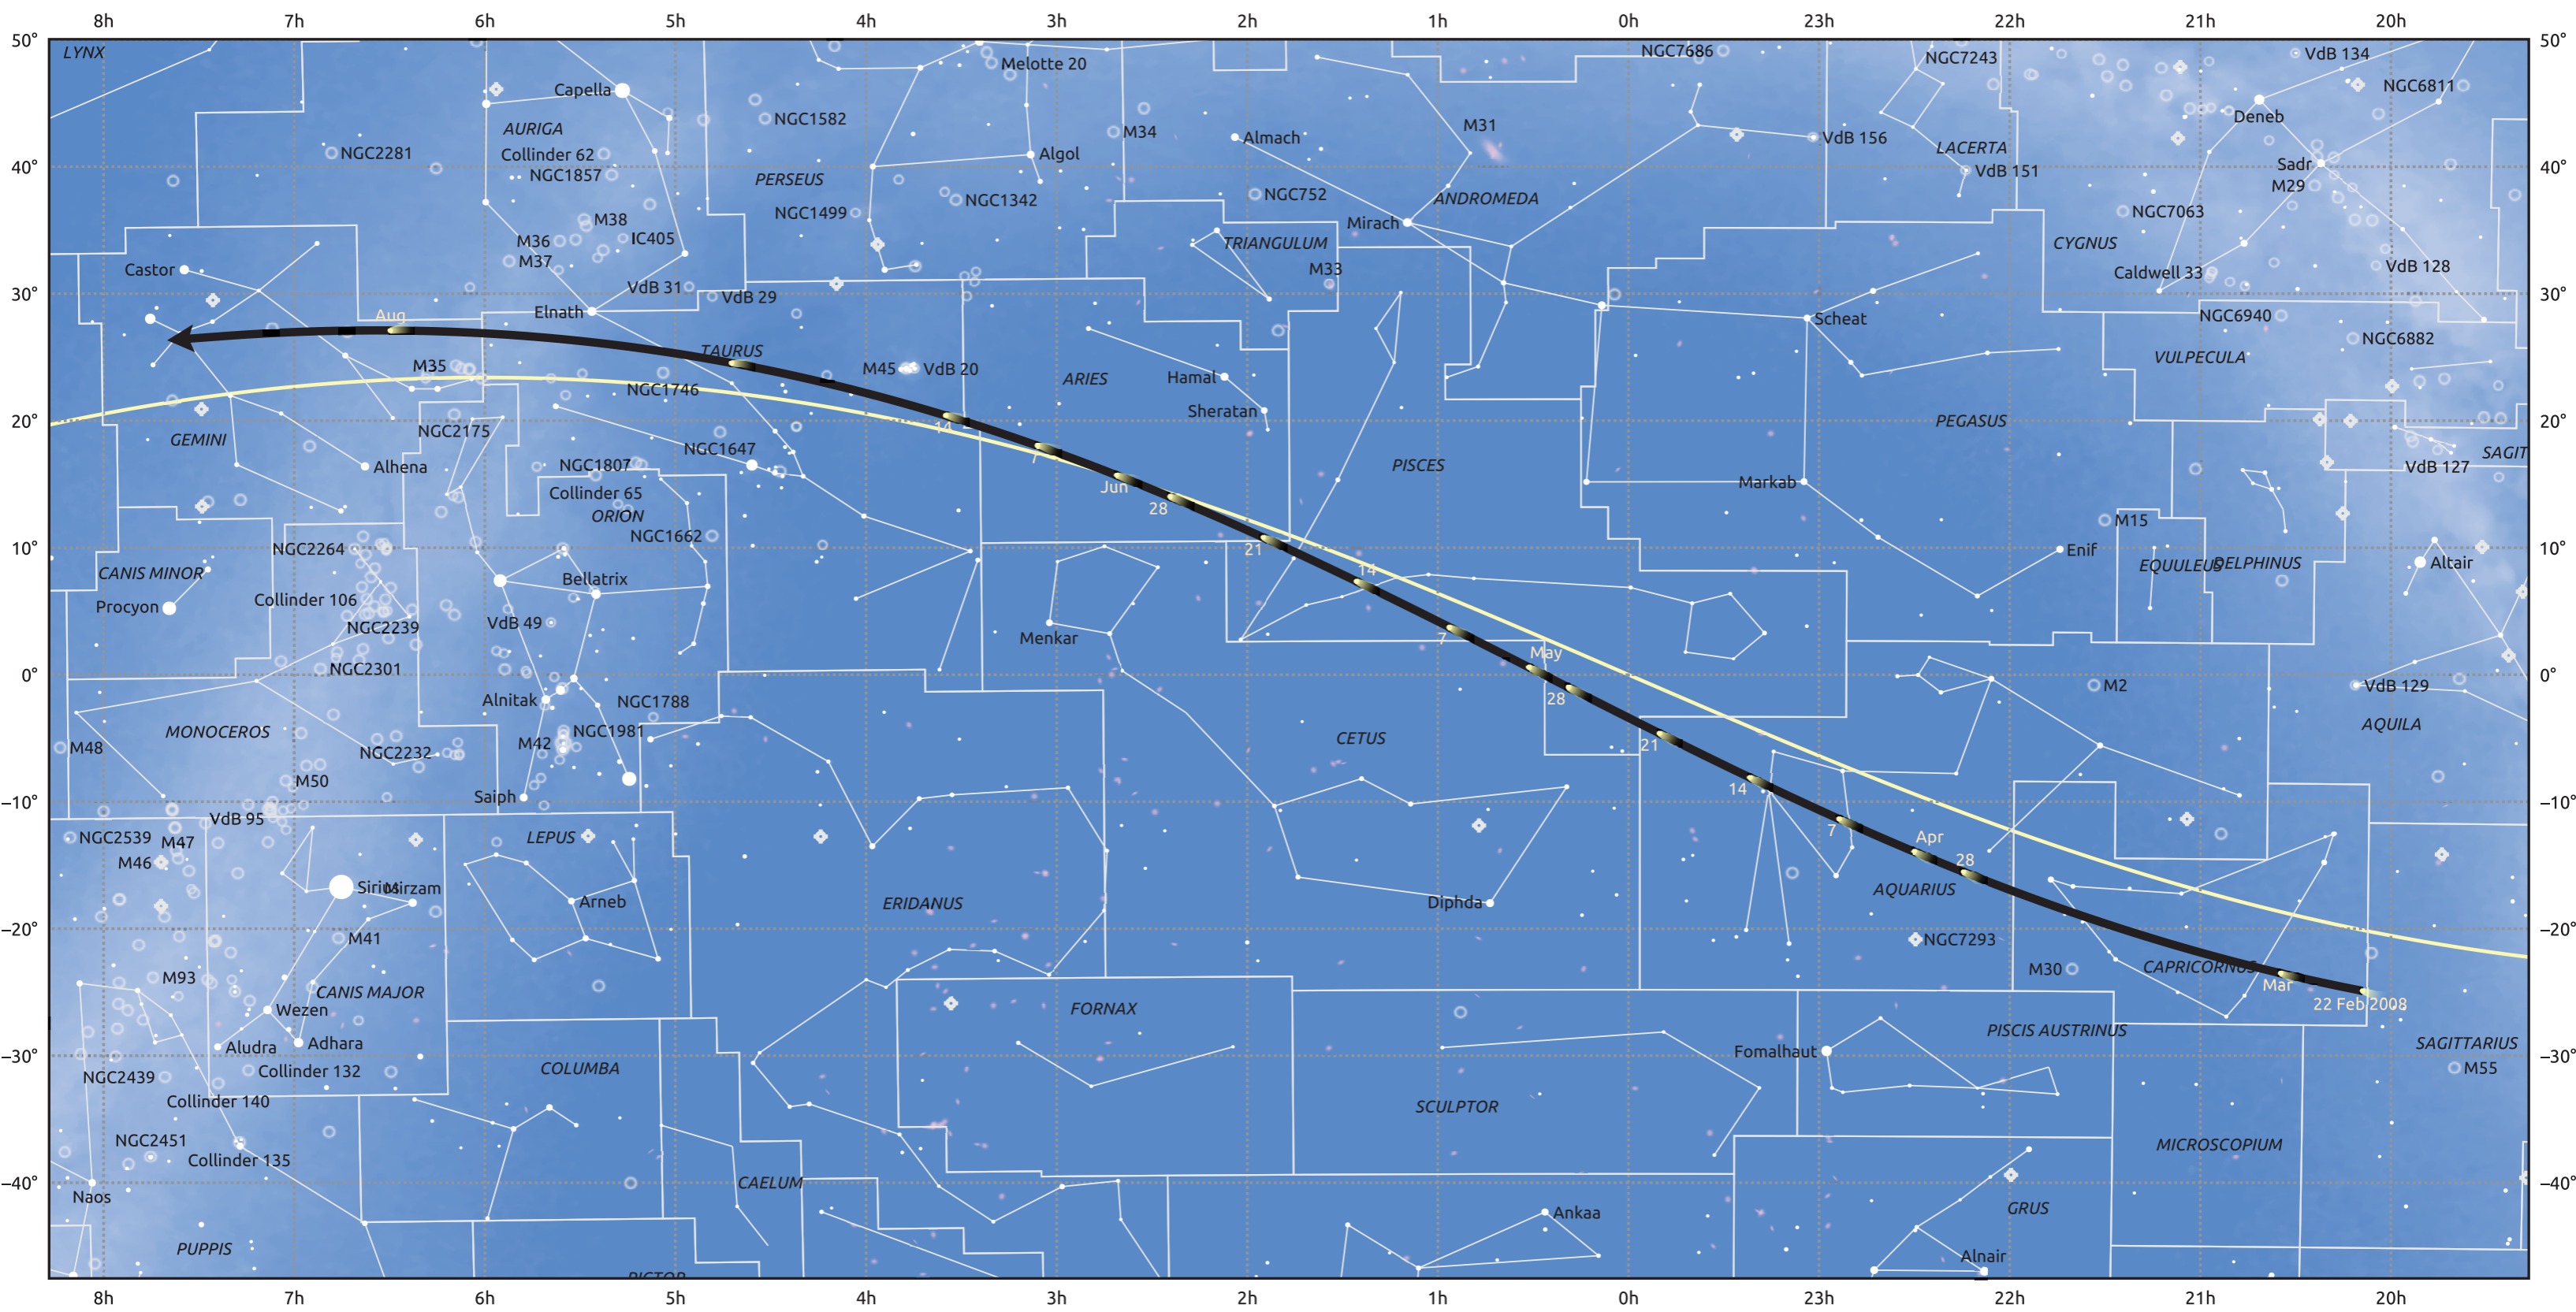

# The path of 15P/Finlay starting on 22 Feb 2008

© Dominic Ford 2011–2025. Date markers placed at midnight UTC. Downloaded from <https://in-the-sky.org>

Magnitude scale:  -5.0  -4.0  -3.0  -2.0  -1.0  0.0  -1.0  -2.0

Ecliptic Plane

Galaxy  Bright nebula  Open cluster  Globular cluster  Planetary nebula

Date	Mag
2008 Mar 1	12.3
2008 Mar 14	11.6
2008 Apr 3	10.6
2008 Apr 28	9.6
2008 May 1	9.5
2008 Jul 1	10.4
2008 Jul 6	10.6
2008 Jul 28	11.7