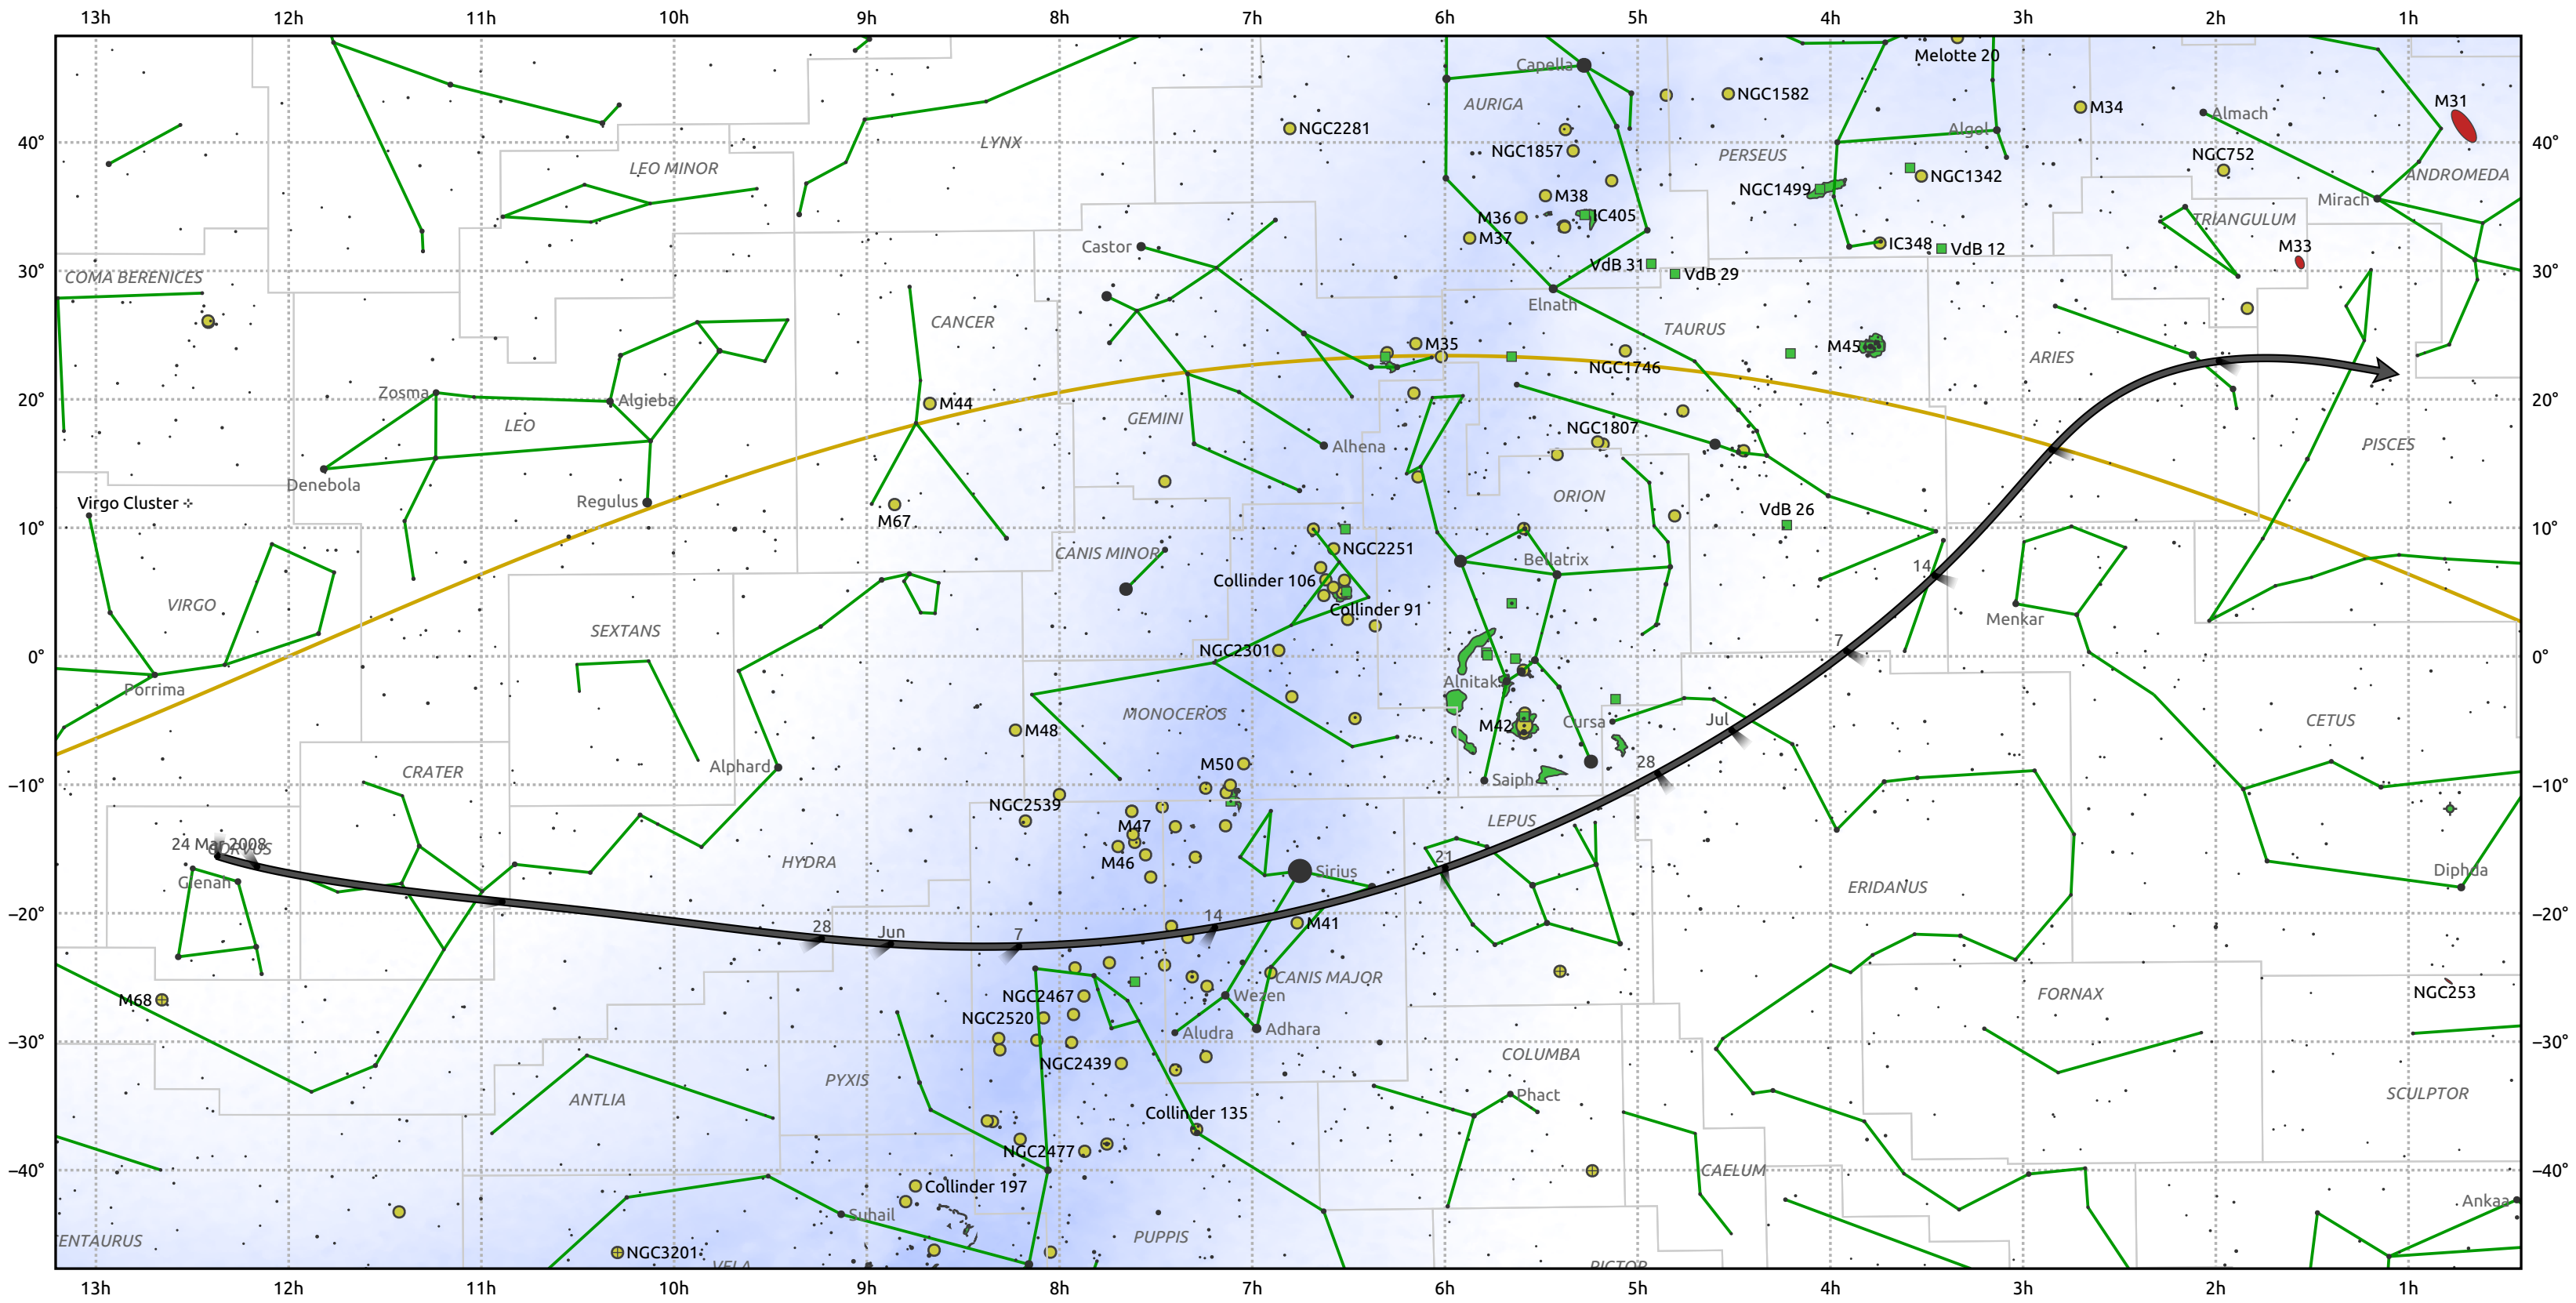

The path of C/2007 W1 (Boattini) starting on 24 Mar 2008

© Dominic Ford 2011–2025. Date markers placed at midnight UTC. Downloaded from <https://in-the-sky.org>

Magnitude scale: 6.0 5.0 4.0 3.0 2.0 1.0 0.0 -1.0 -2.0

— Ecliptic Plane

Galaxy Bright nebula Open cluster Globular cluster Planetary nebula

Date	Mag
2008 Apr 9	9.6
2008 Apr 24	8.6
2008 May 1	8.1
2008 May 8	7.6
2008 May 22	6.5
2008 Jun 4	5.5
2008 Jul 1	4.8
2008 Jul 25	6.5
2008 Aug 9	7.6
2008 Aug 26	8.7
2008 Sep 1	9.0
2008 Sep 13	9.7