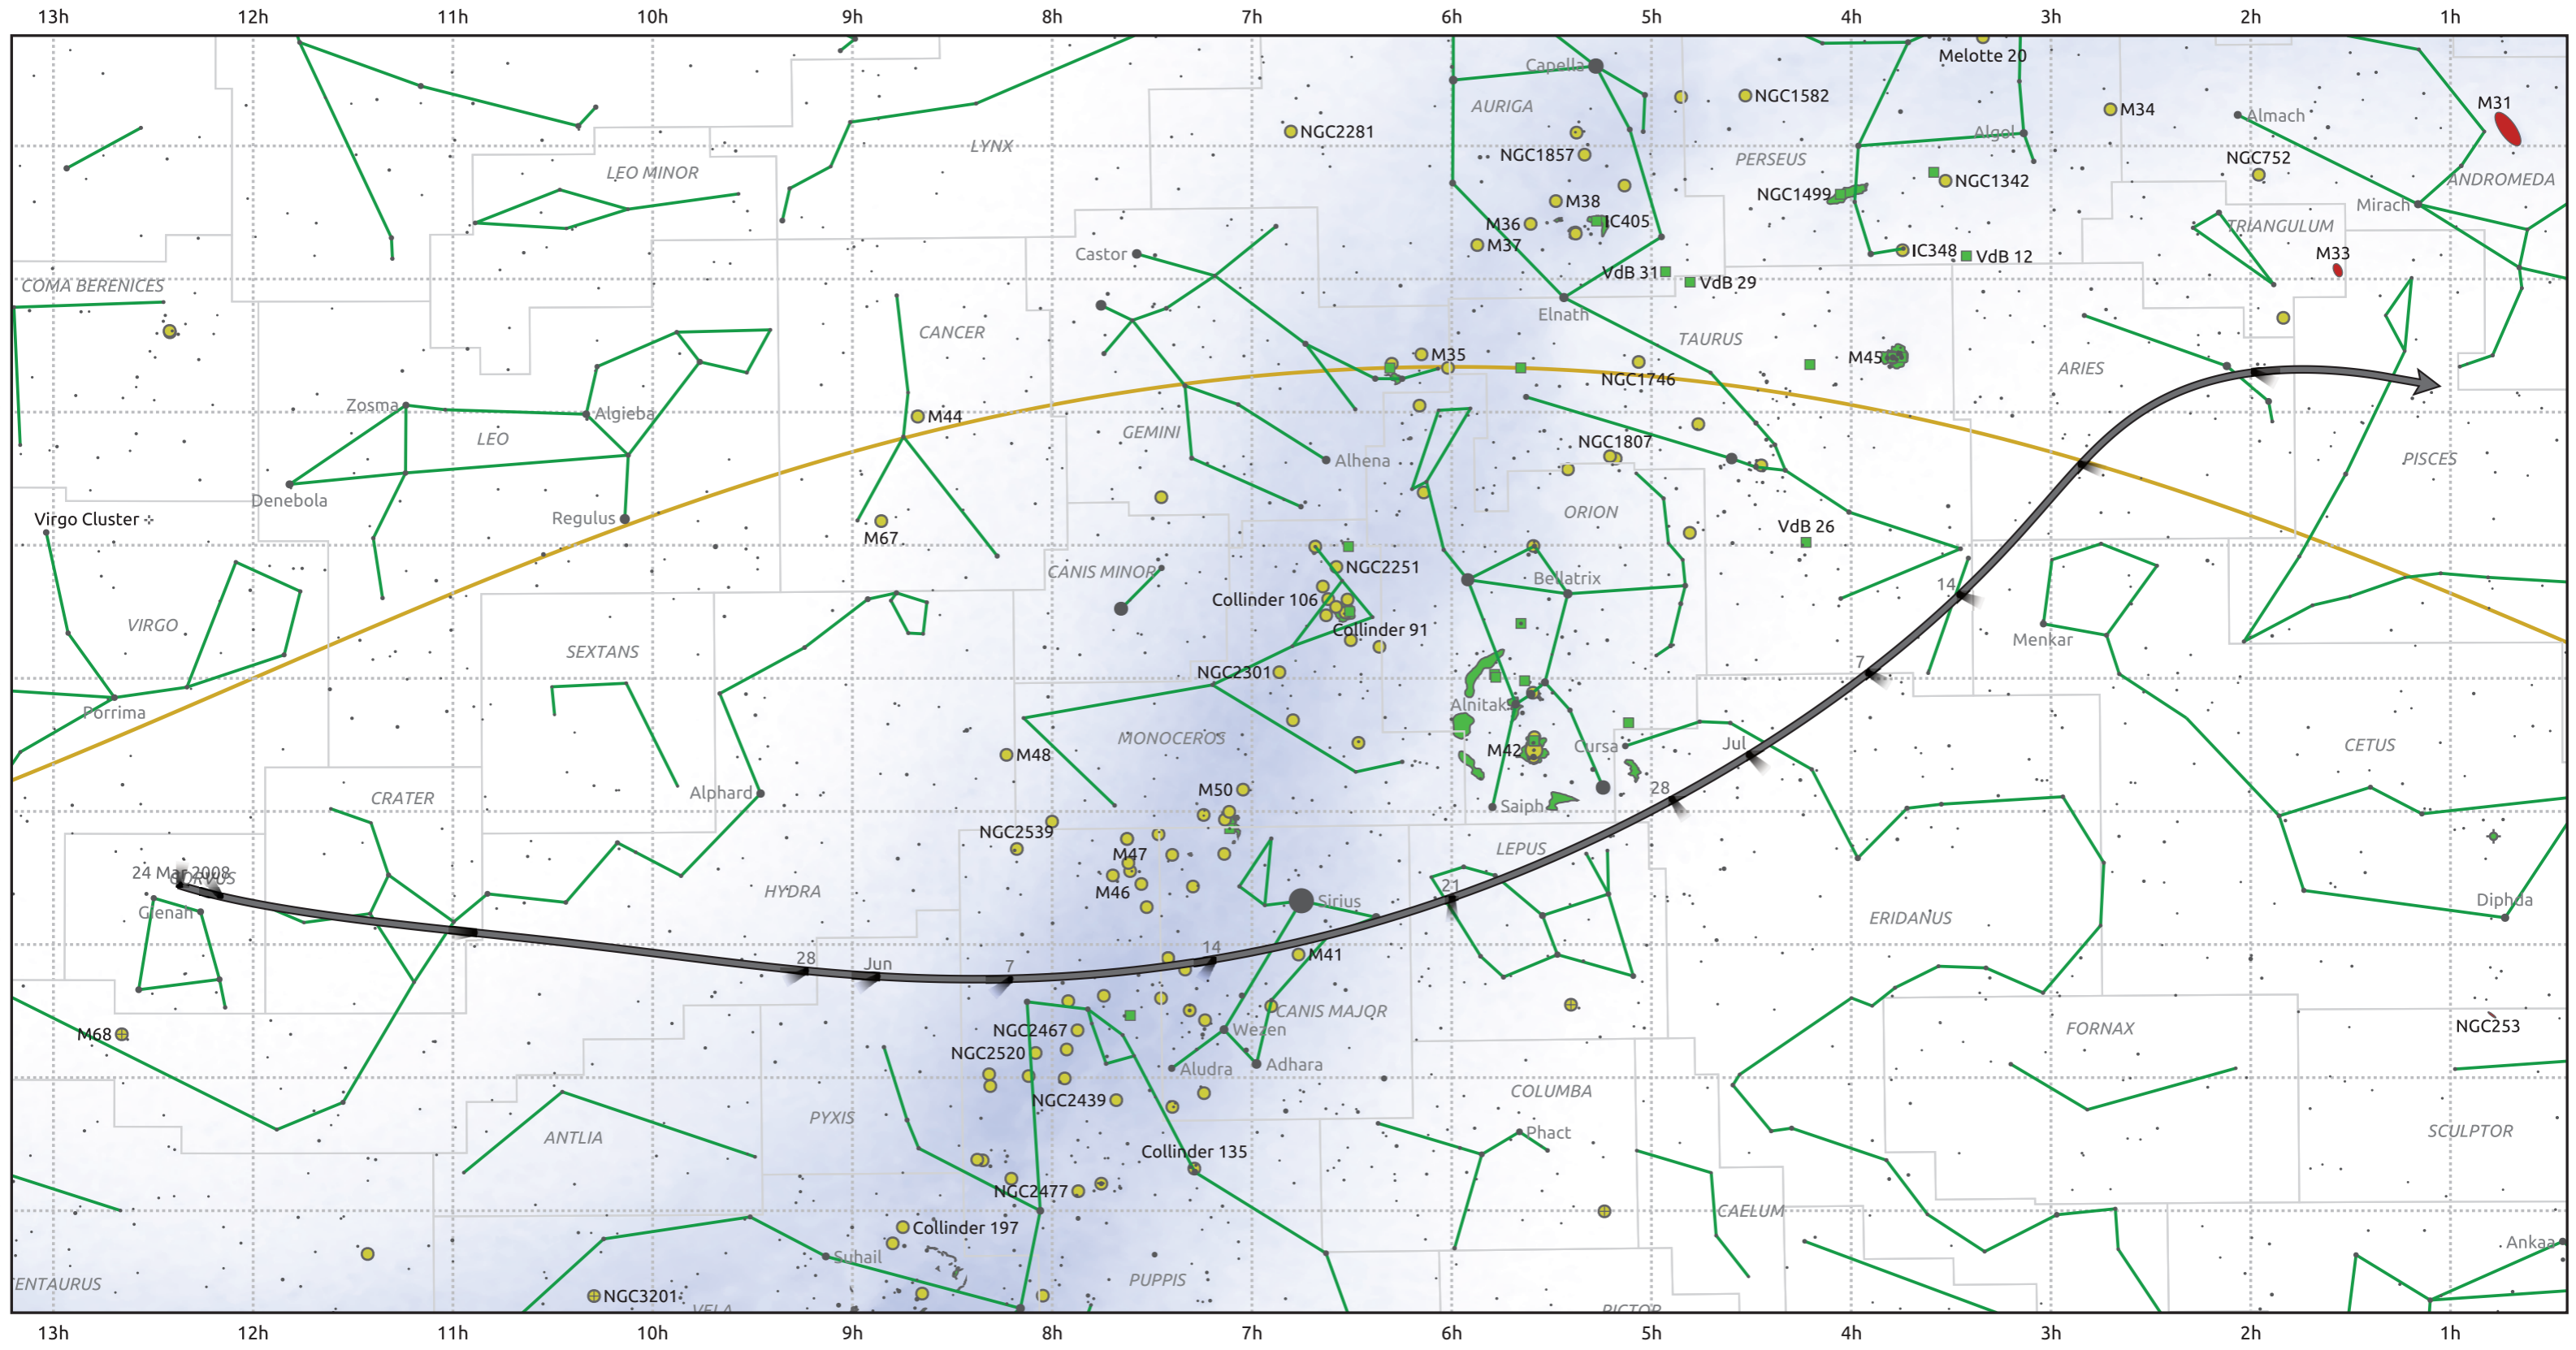

The path of C/2007 W1 (Boattini) starting on 24 Mar 2008

© Dominic Ford 2011–2025. Date markers placed at midnight UTC. Downloaded from <https://in-the-sky.org>

Magnitude scale: ● 6.0 ● 5.0 ● 4.0 ● 3.0 ● 2.0 ● 1.0 ● 0.0 ● -1.0 ● -2.0

— Ecliptic Plane

● Galaxy ■ Bright nebula ● Open cluster ● Globular cluster ● Planetary nebula

Date	Mag
2008 Apr 9	9.6
2008 Apr 24	8.6
2008 May 1	8.1
2008 May 8	7.6
2008 May 22	6.5
2008 Jun 4	5.5
2008 Jul 1	4.8
2008 Jul 25	6.5
2008 Aug 9	7.6
2008 Aug 26	8.7
2008 Sep 1	9.0
2008 Sep 13	9.7