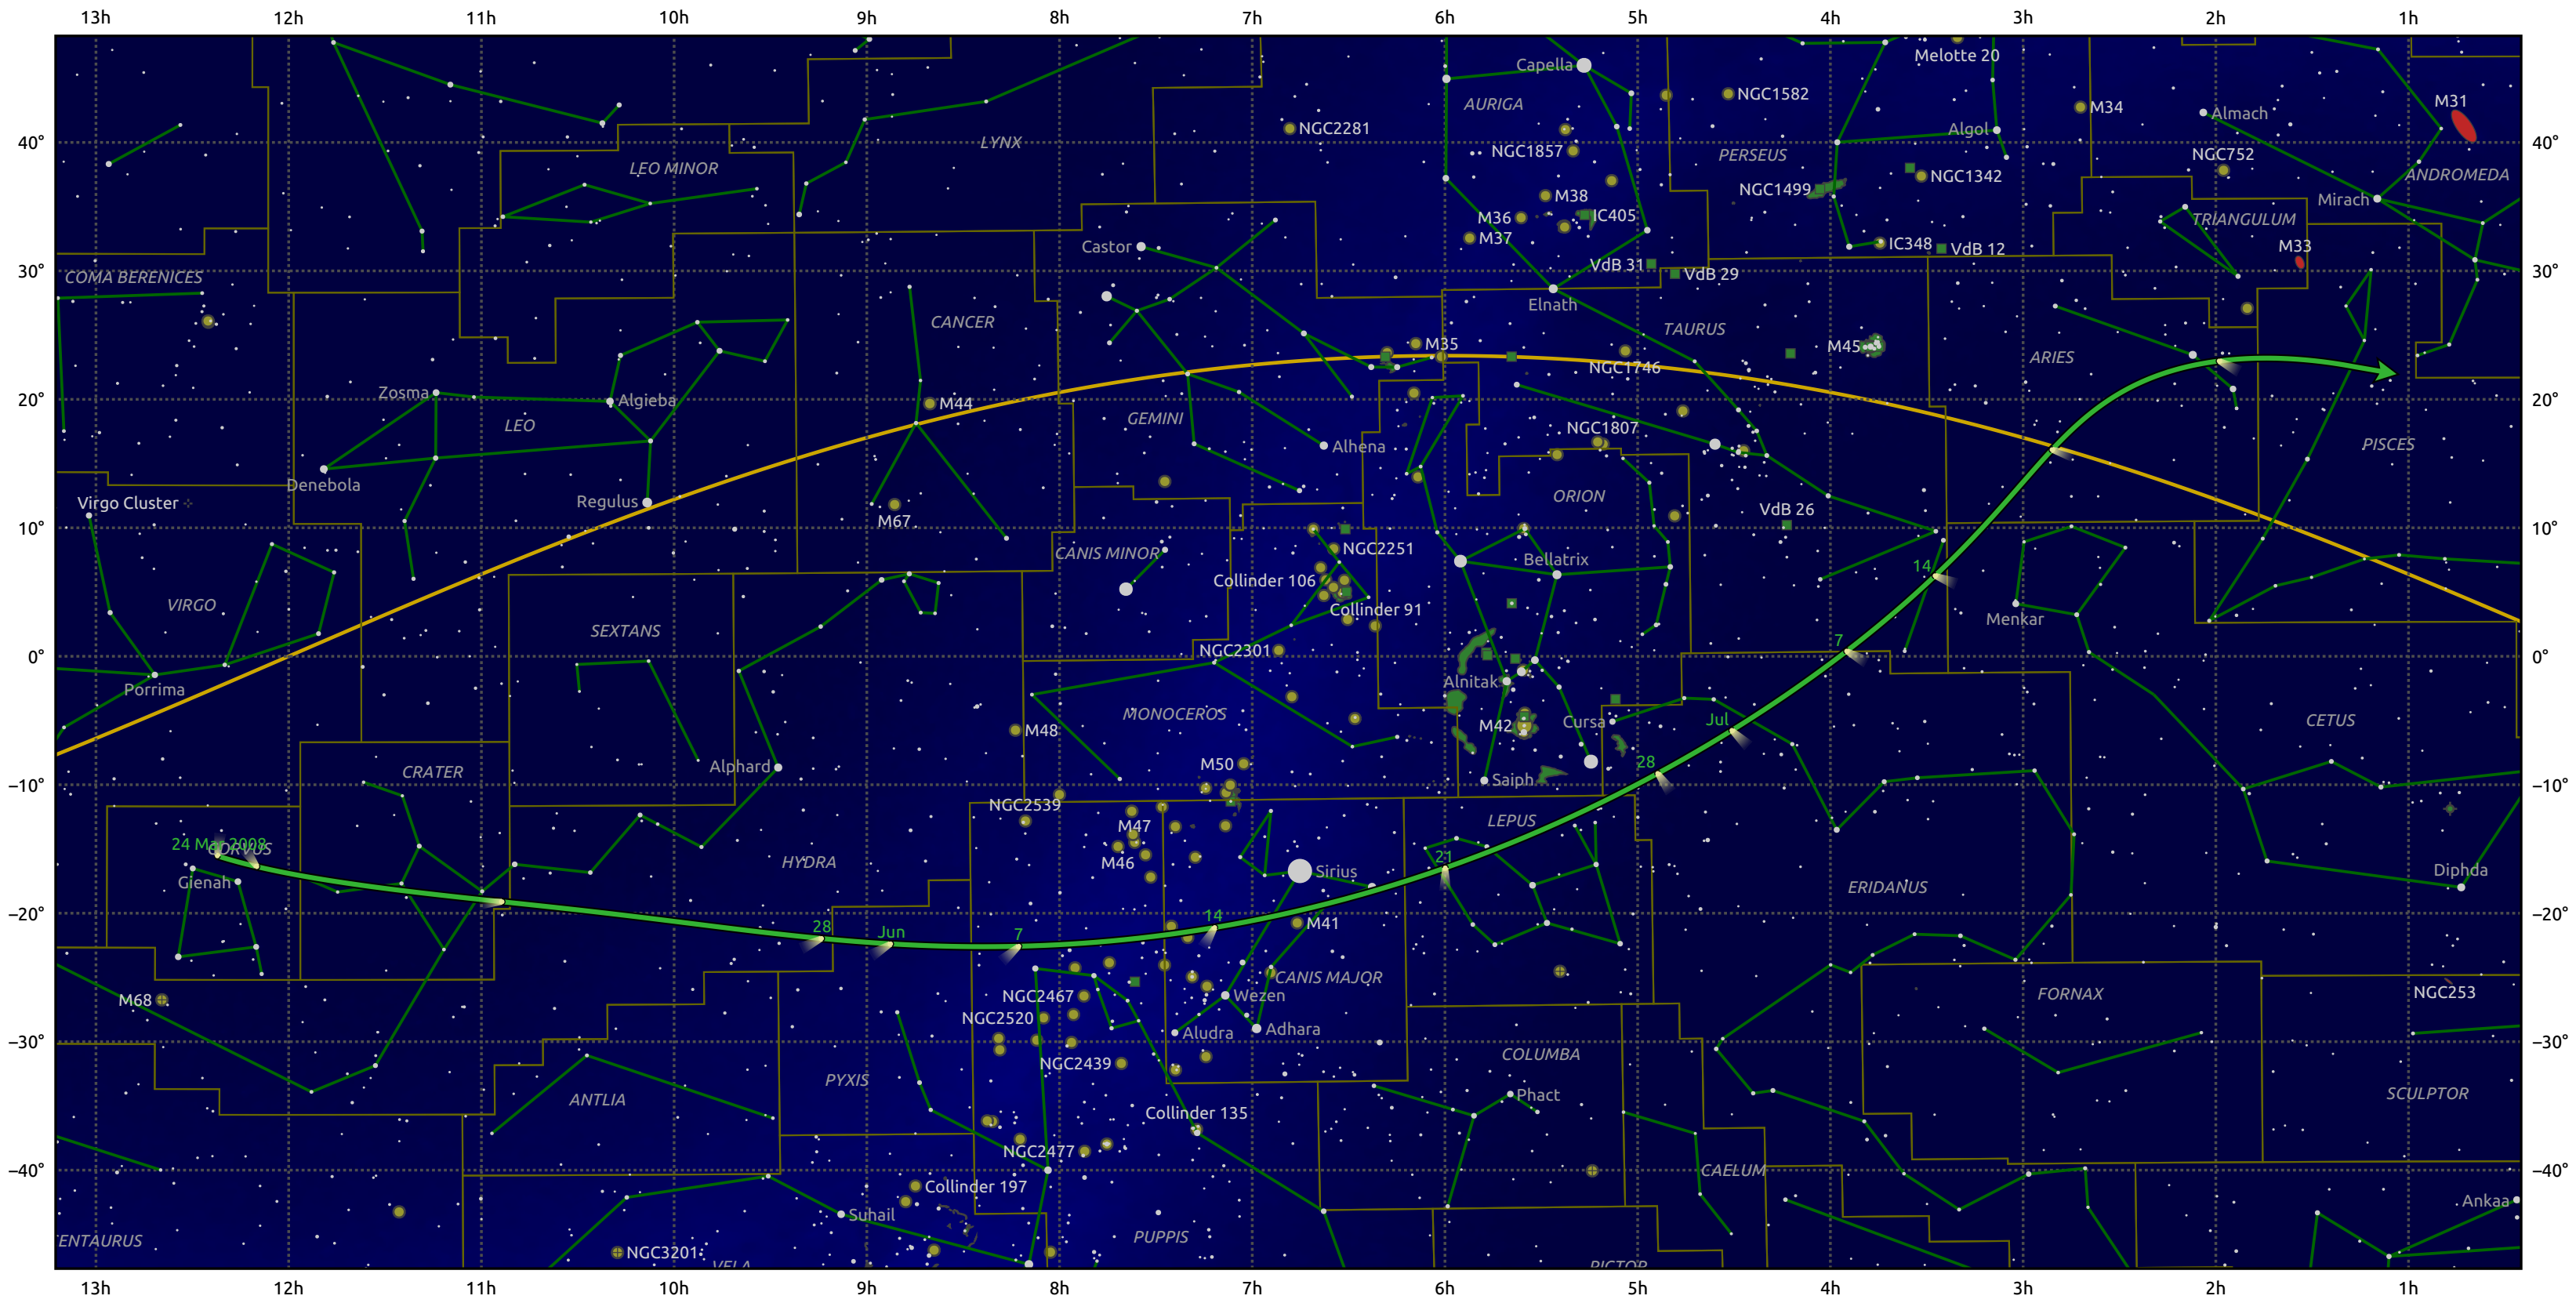

The path of C/2007 W1 (Boattini) starting on 24 Mar 2008

© Dominic Ford 2011–2025. Date markers placed at midnight UTC. Downloaded from <https://in-the-sky.org>

Magnitude scale: 6.0 5.0 4.0 3.0 2.0 1.0 0.0 -1.0 -2.0

— Ecliptic Plane

Galaxy Bright nebula Open cluster Globular cluster Planetary nebula

Date	Mag
2008 Apr 9	9.6
2008 Apr 24	8.6
2008 May 1	8.1
2008 May 8	7.6
2008 May 22	6.5
2008 Jun 4	5.5
2008 Jul 1	4.8
2008 Jul 25	6.5
2008 Aug 9	7.6
2008 Aug 26	8.7
2008 Sep 1	9.0
2008 Sep 13	9.7