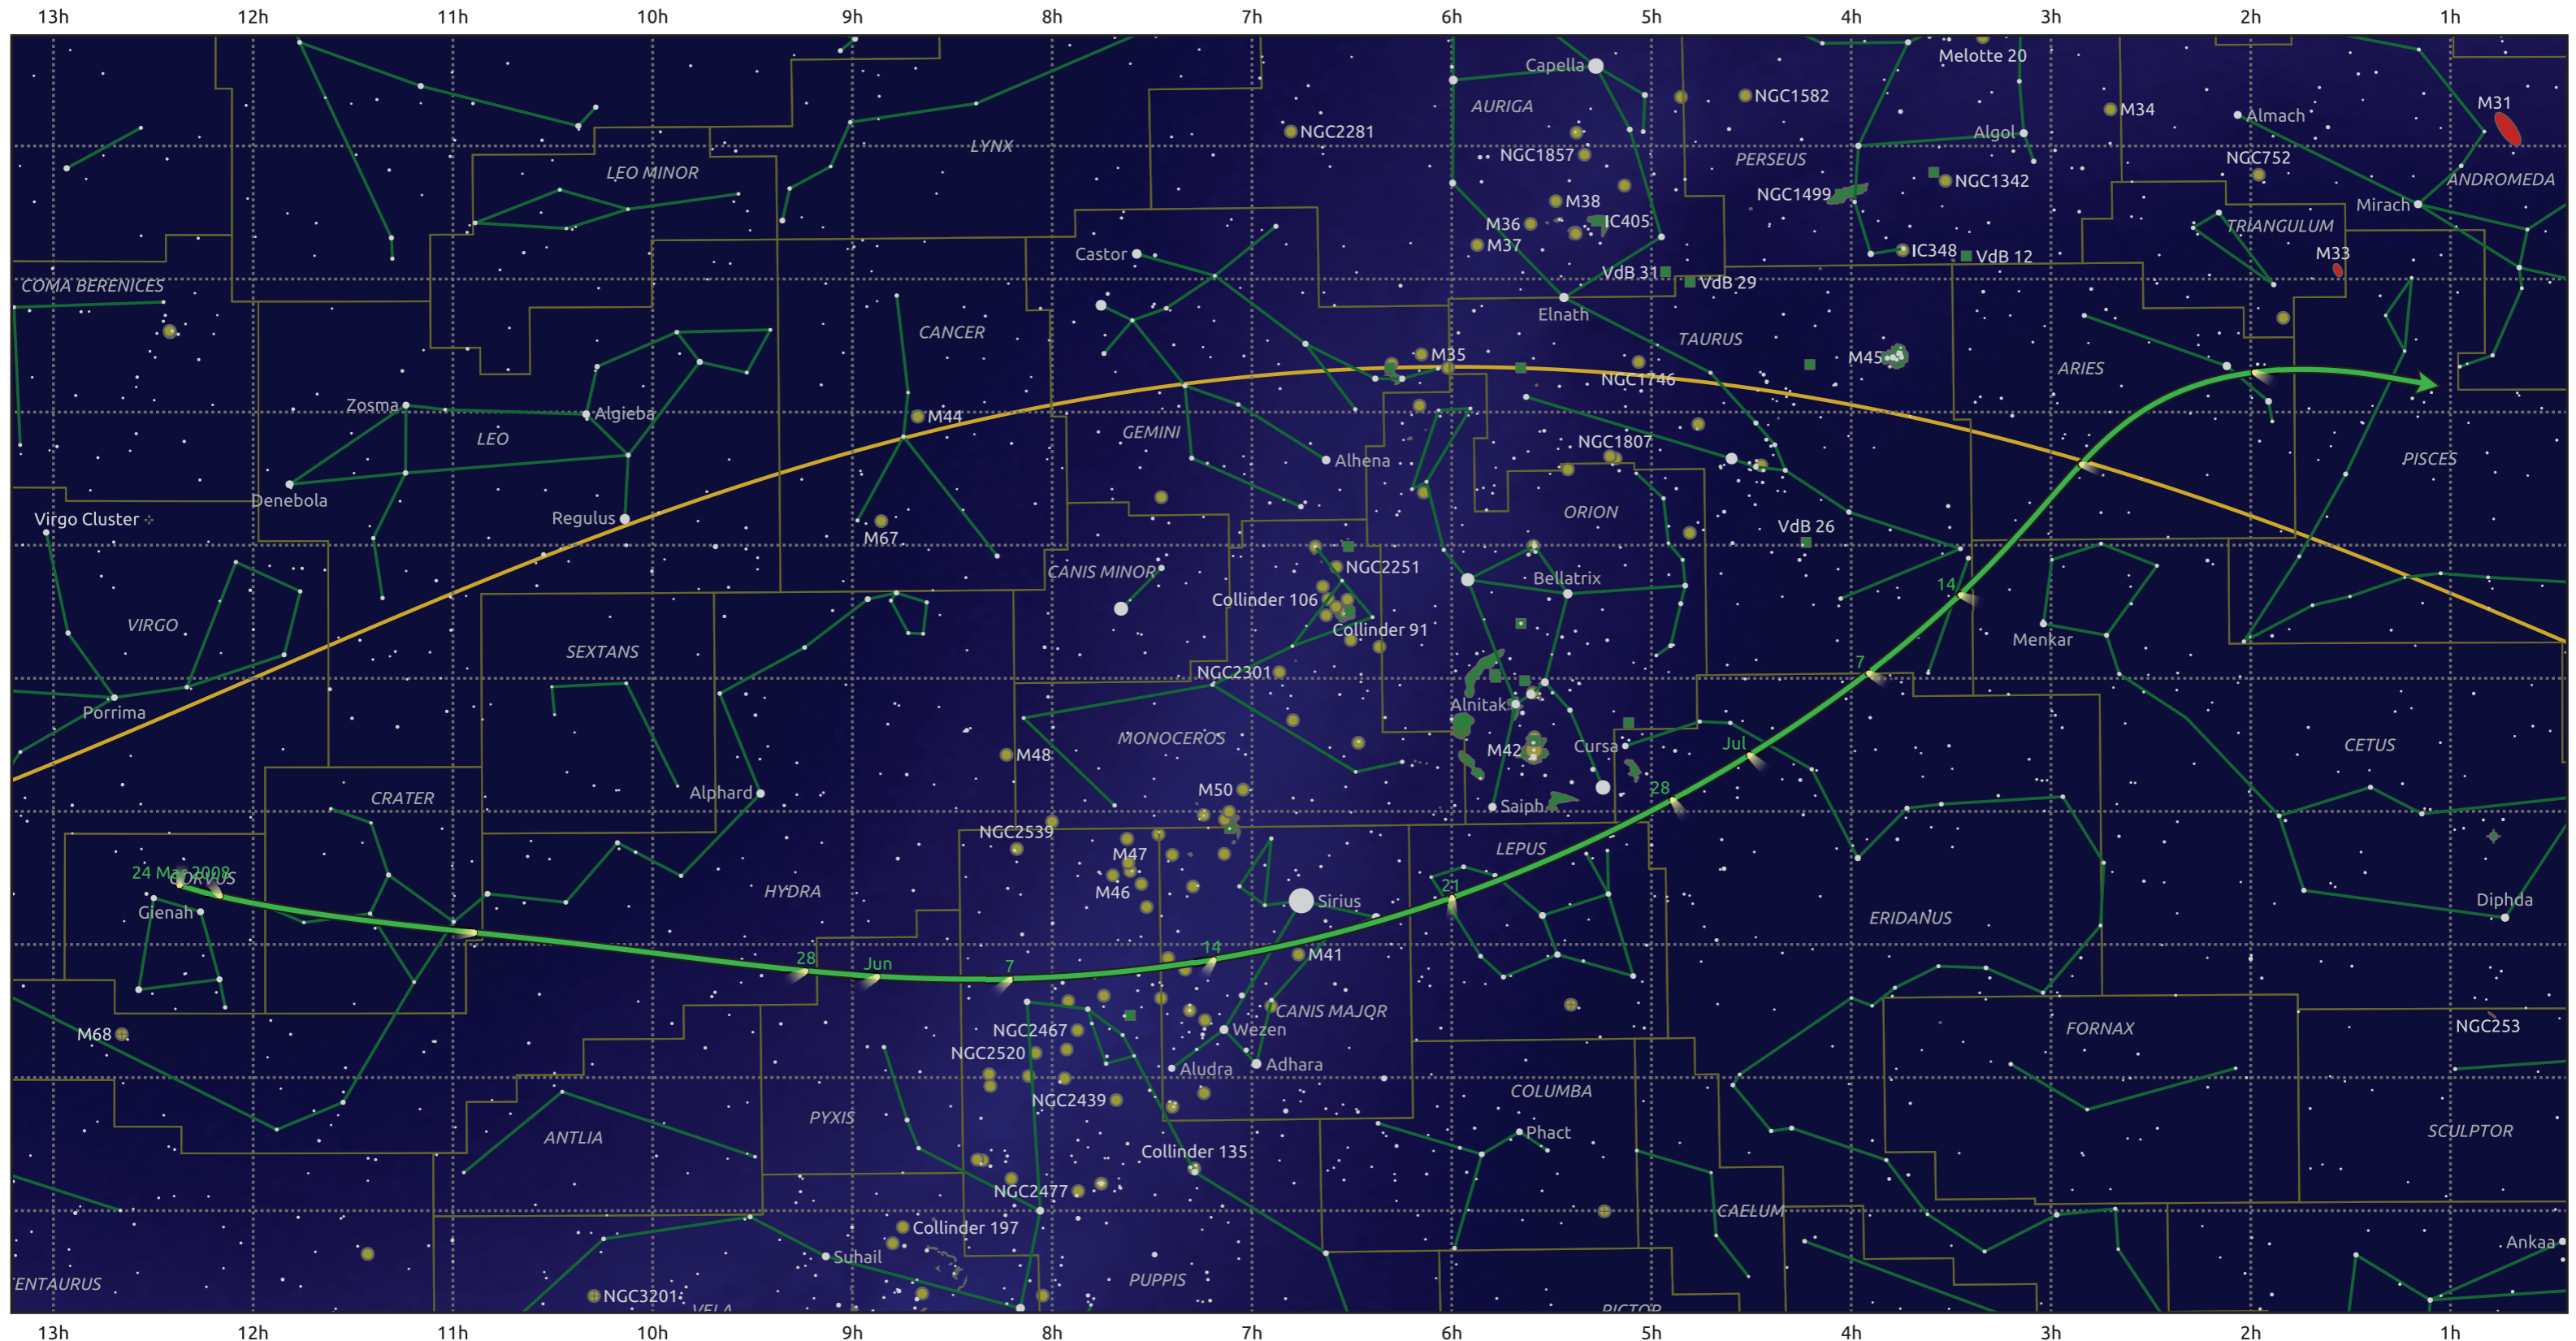

The path of C/2007 W1 (Boattini) starting on 24 Mar 2008

© Dominic Ford 2011–2025. Date markers placed at midnight UTC. Downloaded from <https://in-the-sky.org>

Date	Mag
2008 Apr 9	9.6
2008 Apr 24	8.6
2008 May 1	8.1
2008 May 8	7.6
2008 May 22	6.5
2008 Jun 4	5.5
2008 Jul 1	4.8
2008 Jul 25	6.5
2008 Aug 9	7.6
2008 Aug 26	8.7
2008 Sep 1	9.0
2008 Sep 13	9.7