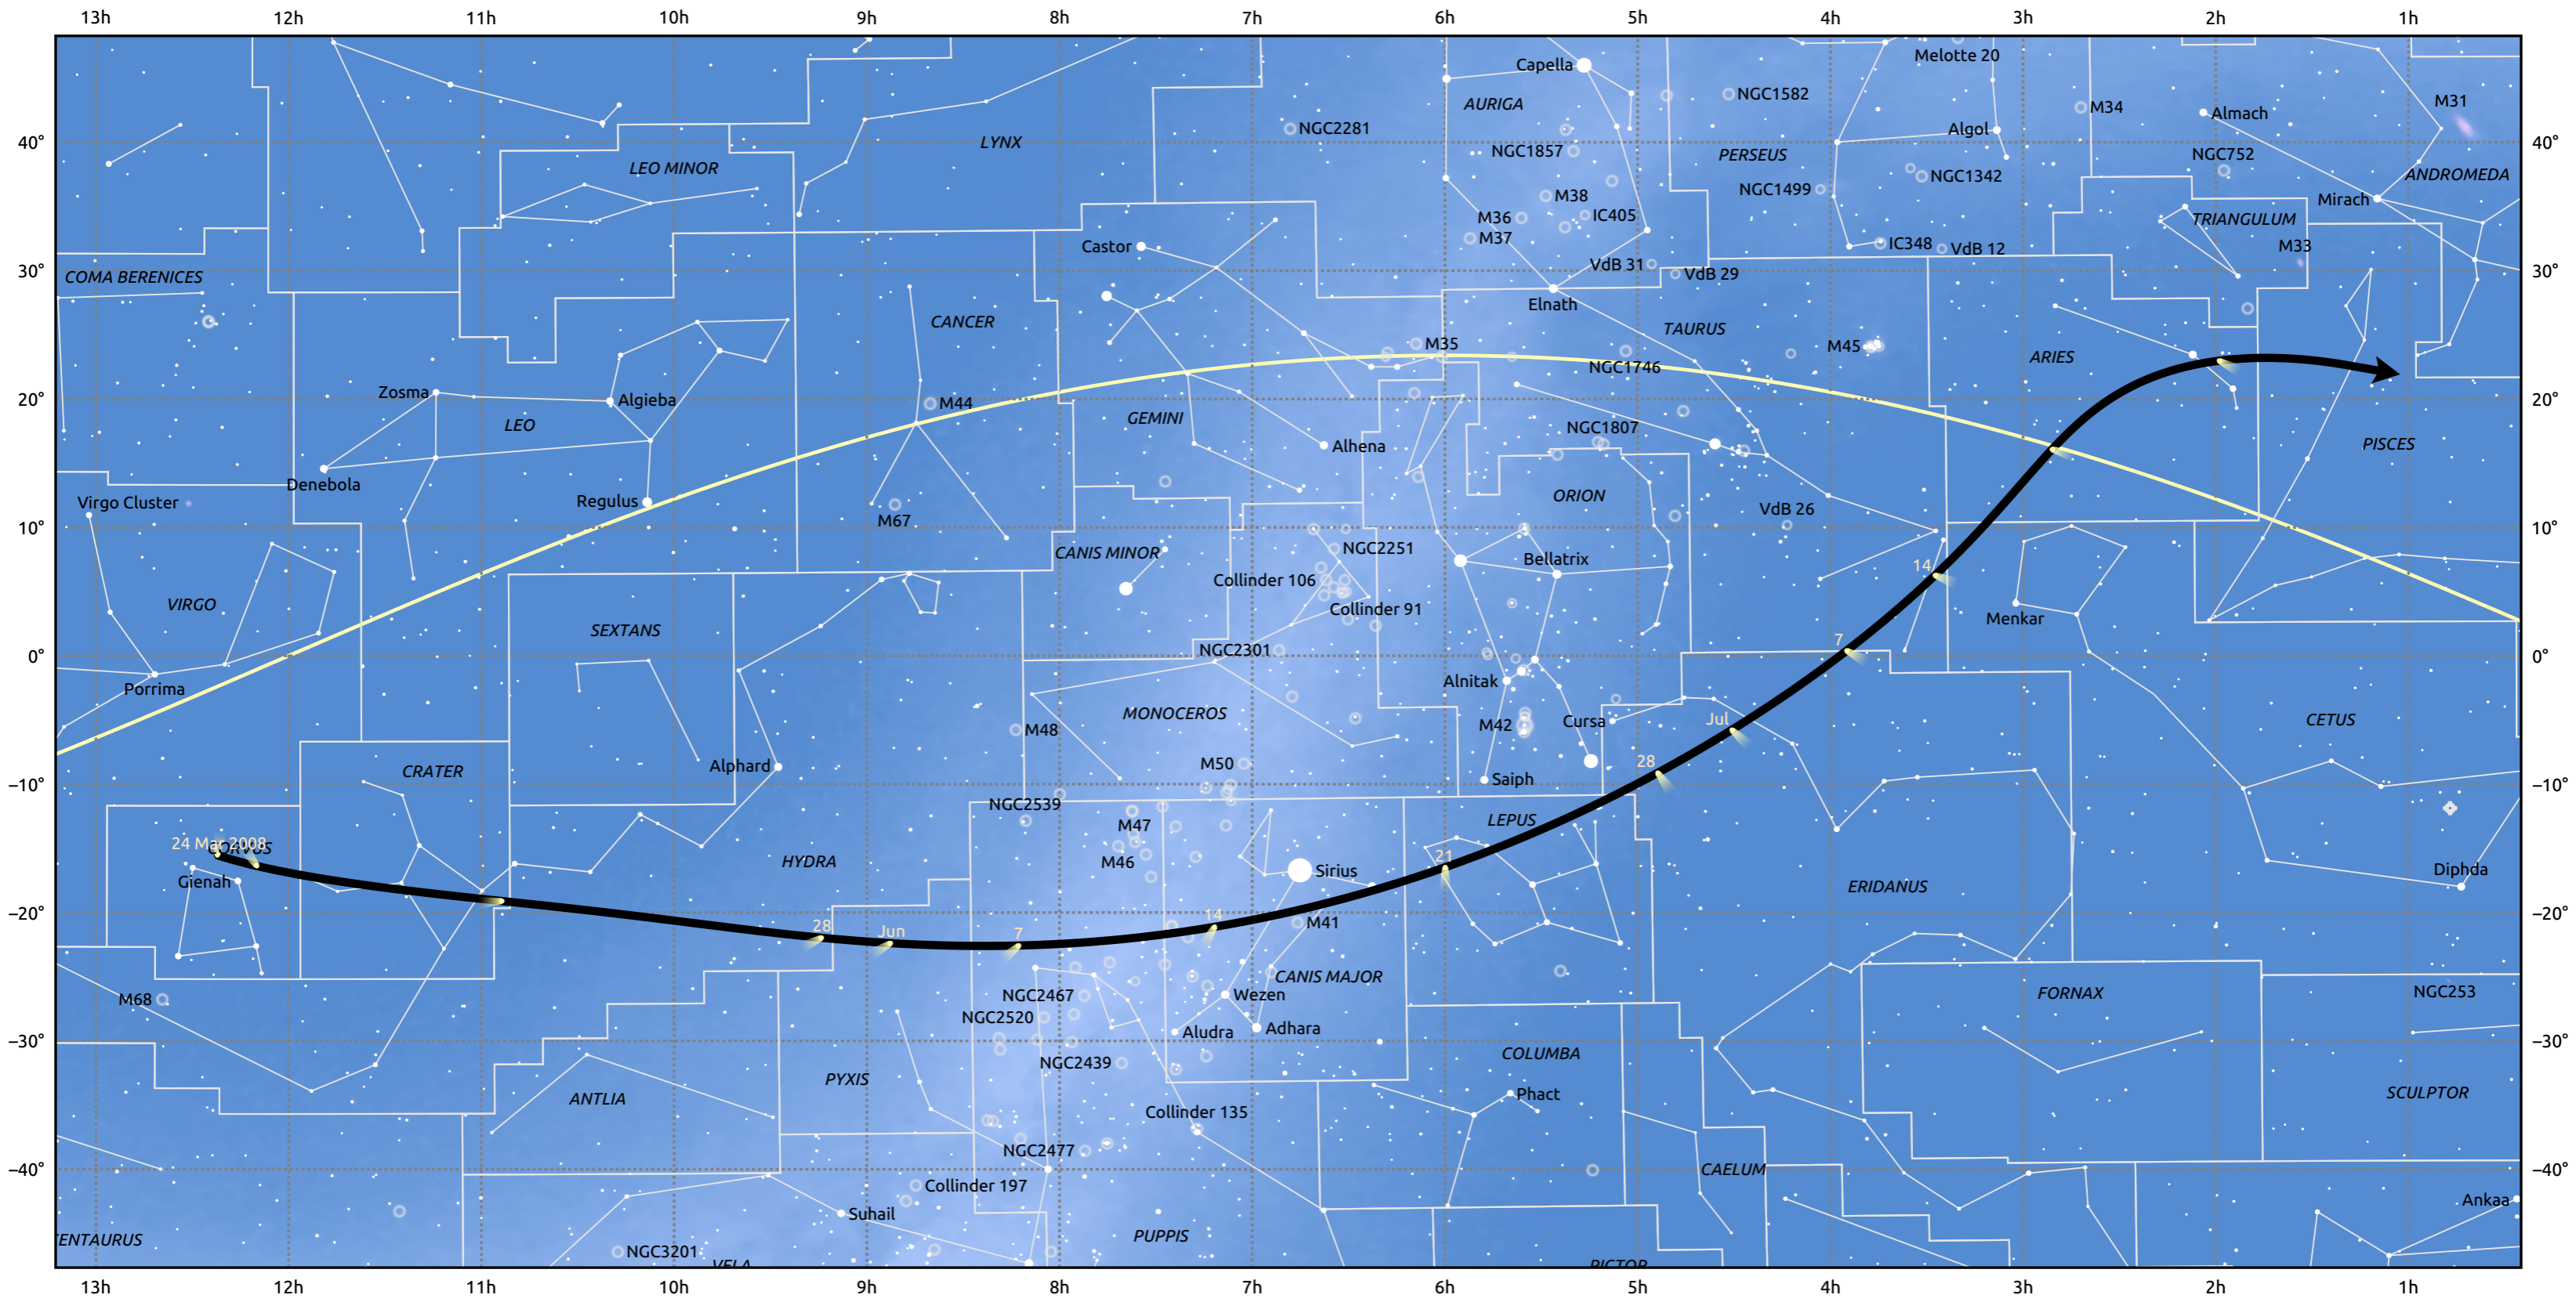

The path of C/2007 W1 (Boattini) starting on 24 Mar 2008

© Dominic Ford 2011–2025. Date markers placed at midnight UTC. Downloaded from <https://in-the-sky.org>

Magnitude scale: 6.0 5.0 4.0 3.0 2.0 1.0 0.0 -1.0 -2.0

— Ecliptic Plane

Galaxy Bright nebula Open cluster Globular cluster Planetary nebula

Date	Mag
2008 Apr 9	9.6
2008 Apr 24	8.6
2008 May 1	8.1
2008 May 8	7.6
2008 May 22	6.5
2008 Jun 4	5.5
2008 Jul 1	4.8
2008 Jul 25	6.5
2008 Aug 9	7.6
2008 Aug 26	8.7
2008 Sep 1	9.0
2008 Sep 13	9.7