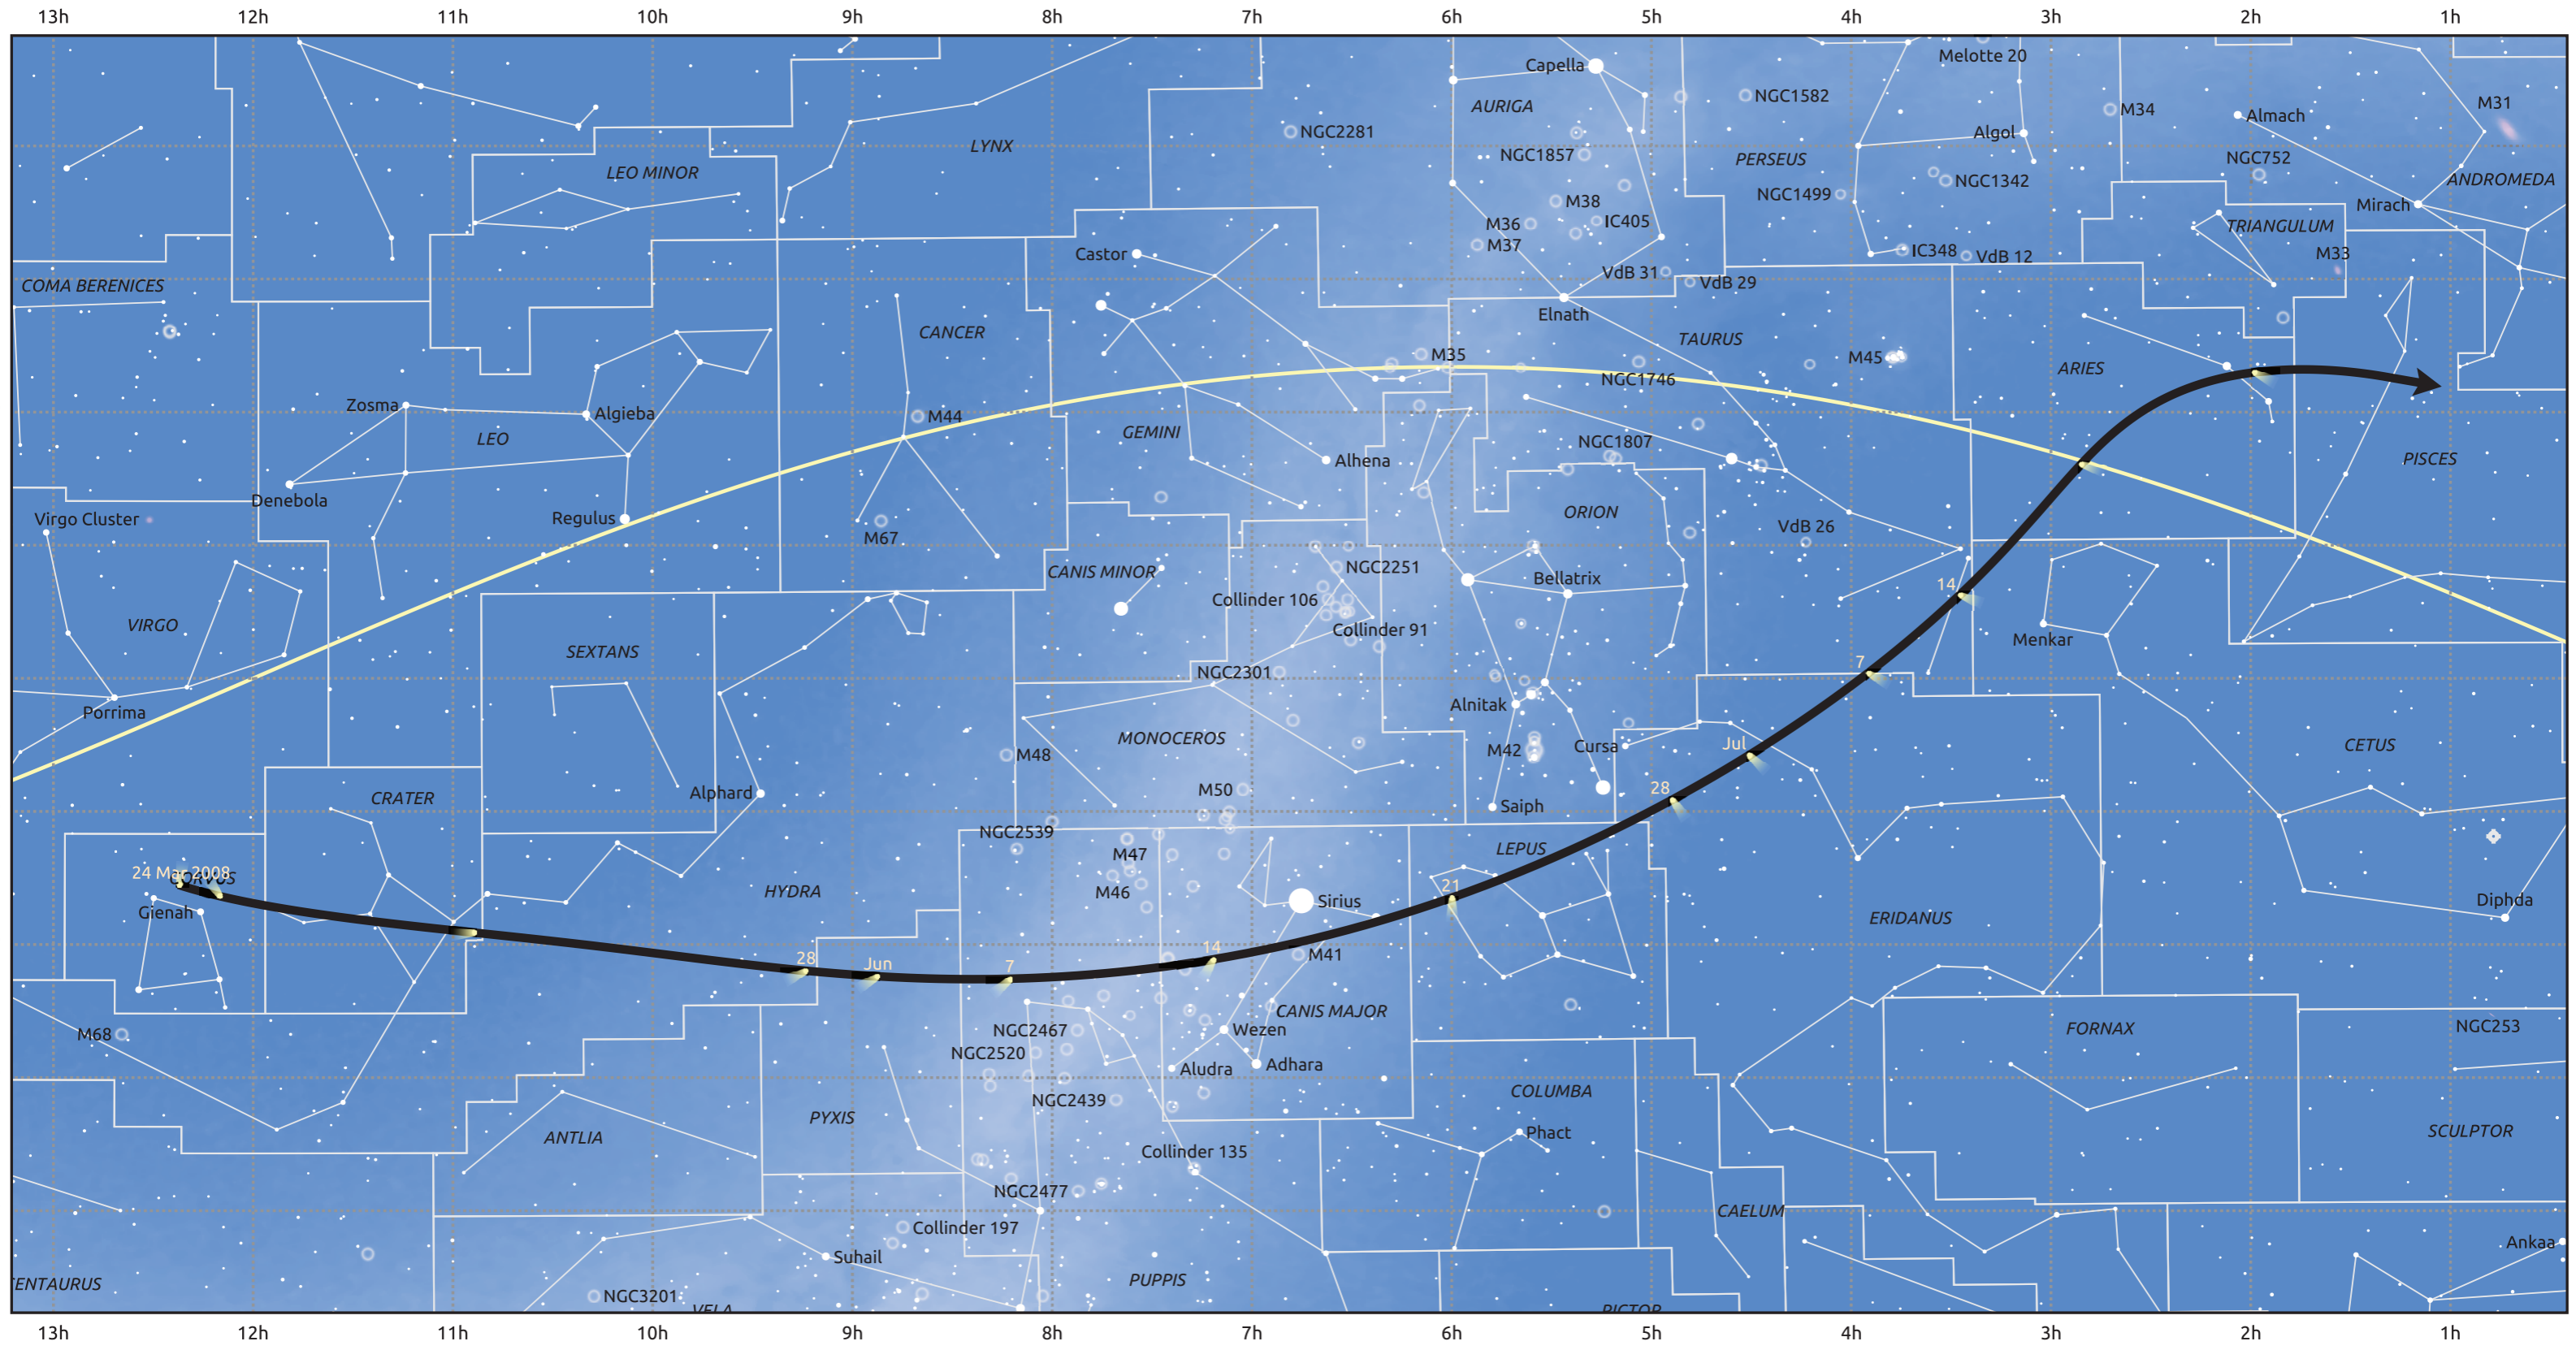

The path of C/2007 W1 (Boattini) starting on 24 Mar 2008

© Dominic Ford 2011–2025. Date markers placed at midnight UTC. Downloaded from <https://in-the-sky.org>

Magnitude scale: • 6.0 • 5.0 • 4.0 • 3.0 • 2.0 • 1.0 • 0.0 • -1.0 • -2.0

— Ecliptic Plane

Galaxy Bright nebula Open cluster Globular cluster Planetary nebula

Date	Mag
2008 Apr 9	9.6
2008 Apr 24	8.6
2008 May 1	8.1
2008 May 8	7.6
2008 May 22	6.5
2008 Jun 4	5.5
2008 Jul 1	4.8
2008 Jul 25	6.5
2008 Aug 9	7.6
2008 Aug 26	8.7
2008 Sep 1	9.0
2008 Sep 13	9.7