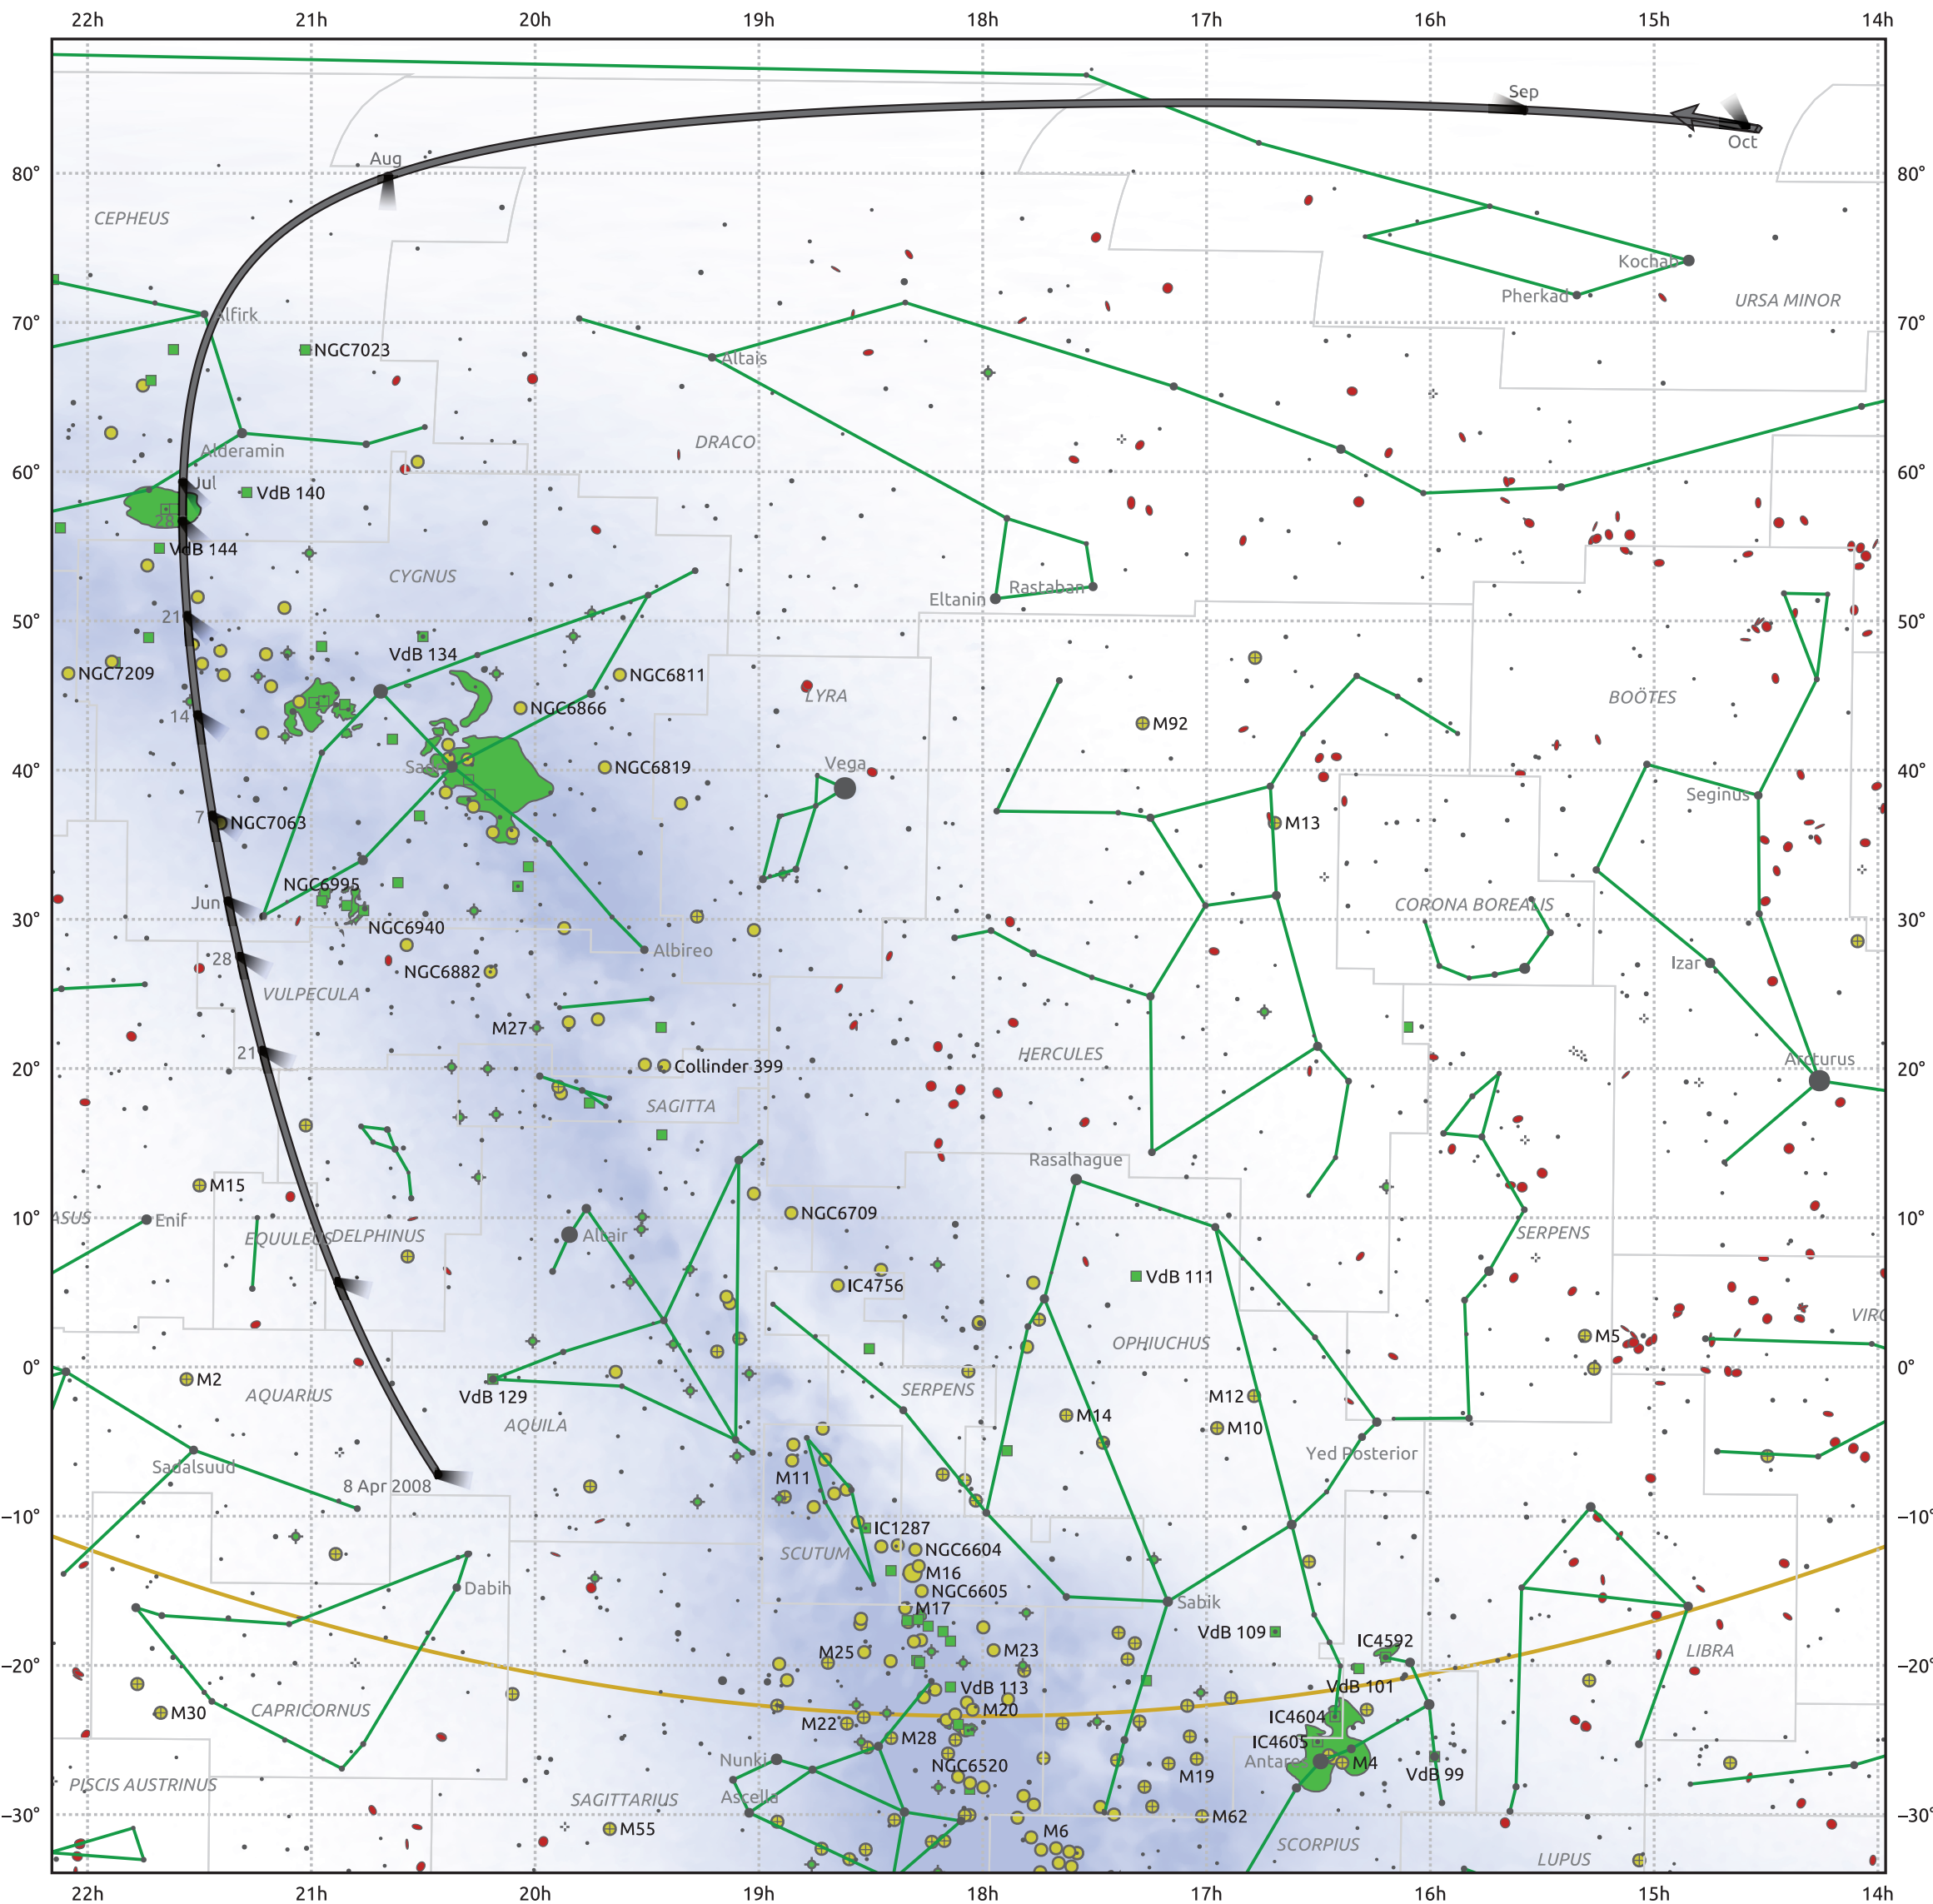

# The path of C/2008 J1 (Boattini) starting on 8 Apr 2008

© Dominic Ford 2011–2025. Date markers placed at midnight UTC. Downloaded from <https://in-the-sky.org>

Magnitude scale:  6.0  5.0  4.0  3.0  2.0  1.0  0.0

Ecliptic Plane

Galaxy  
  Bright nebula  
  Open cluster  
  Globular cluster  
  Planetary nebula

Date	Mag
2008 May 1	11.7
2008 May 27	10.6
2008 Jul 1	10.0
2008 Sep 1	10.7