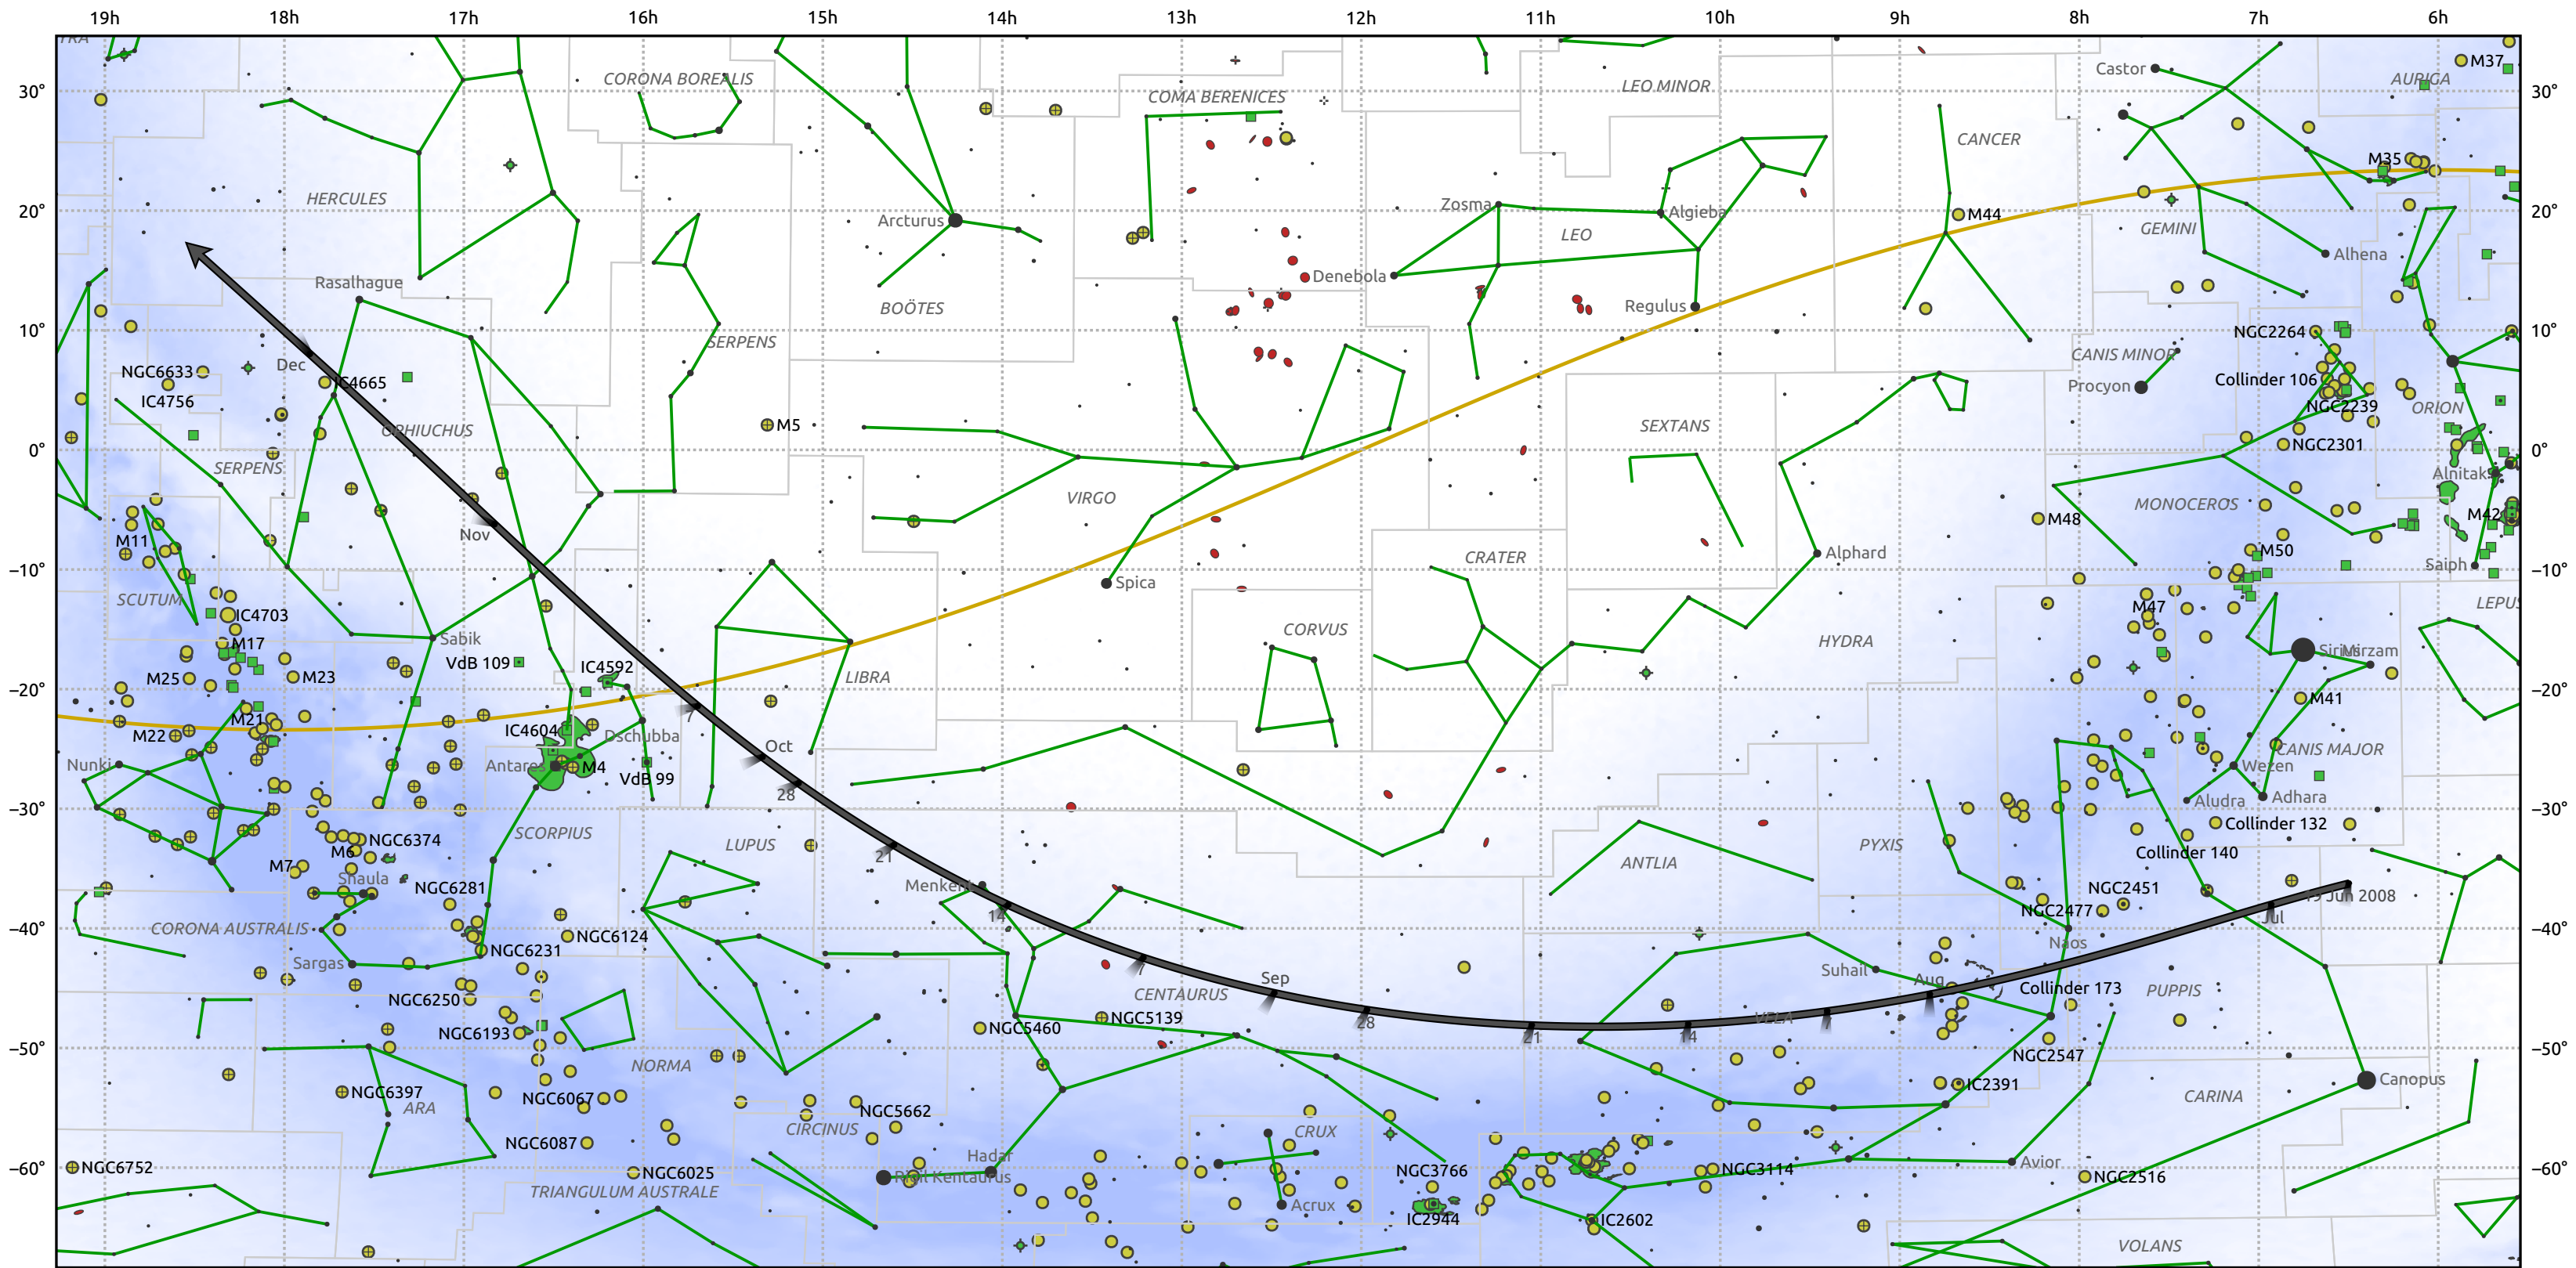

The path of C/2008 A1 (McNaught) starting on 19 Jun 2008

© Dominic Ford 2011–2025. Date markers placed at midnight UTC. Downloaded from <https://in-the-sky.org>

Magnitude scale: • 5.0 • 4.0 • 3.0 • 2.0 • 1.0 • 0.0 • -1.0 • -2.0

— Ecliptic Plane

● Galaxy ■ Bright nebula ● Open cluster ⊕ Globular cluster ◆ Planetary nebula

Date	Mag
2008 Jul 1	9.6
2008 Jul 15	9.1
2008 Aug 7	8.0
2008 Sep 1	7.2
2008 Sep 9	7.0
2008 Nov 1	8.0
2008 Nov 3	8.0
2008 Dec 1	9.0