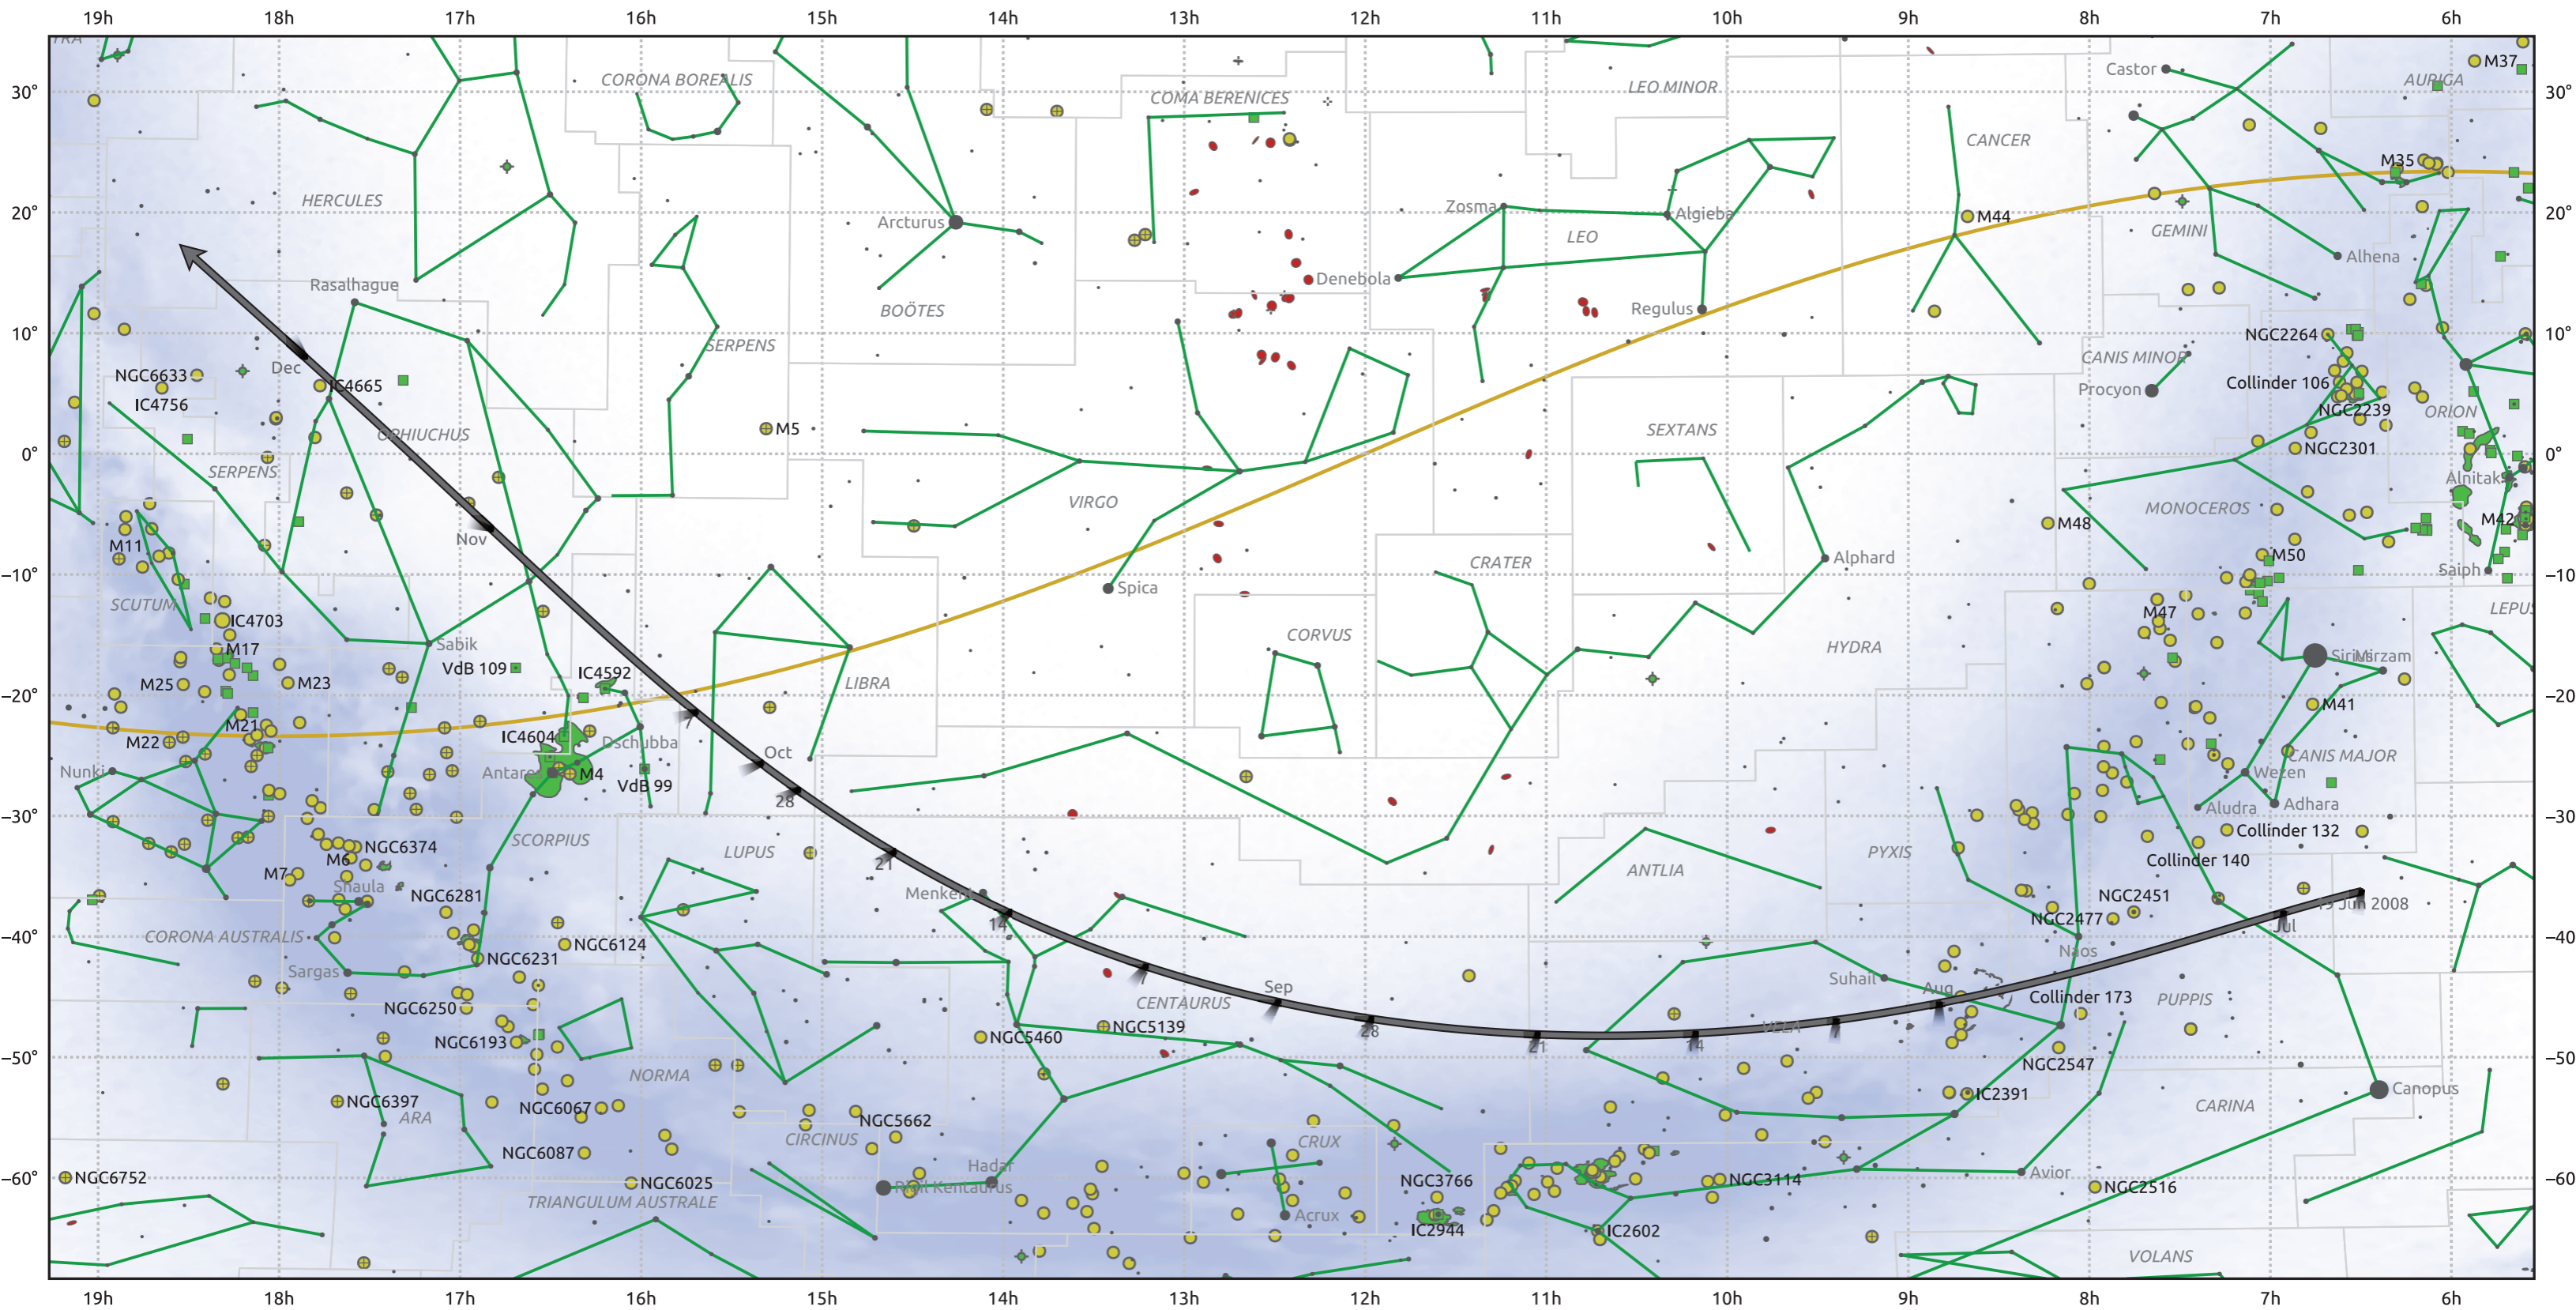

The path of C/2008 A1 (McNaught) starting on 19 Jun 2008

© Dominic Ford 2011–2025. Date markers placed at midnight UTC. Downloaded from <https://in-the-sky.org>

Magnitude scale: • 5.0 • 4.0 • 3.0 • 2.0 • 1.0 • 0.0 ● -1.0 ● -2.0

— Ecliptic Plane

● Galaxy ■ Bright nebula ● Open cluster ⊕ Globular cluster ◆ Planetary nebula

Date	Mag
2008 Jul 1	9.6
2008 Jul 15	9.1
2008 Aug 7	8.0
2008 Sep 1	7.2
2008 Sep 9	7.0
2008 Nov 1	8.0
2008 Nov 3	8.0
2008 Dec 1	9.0