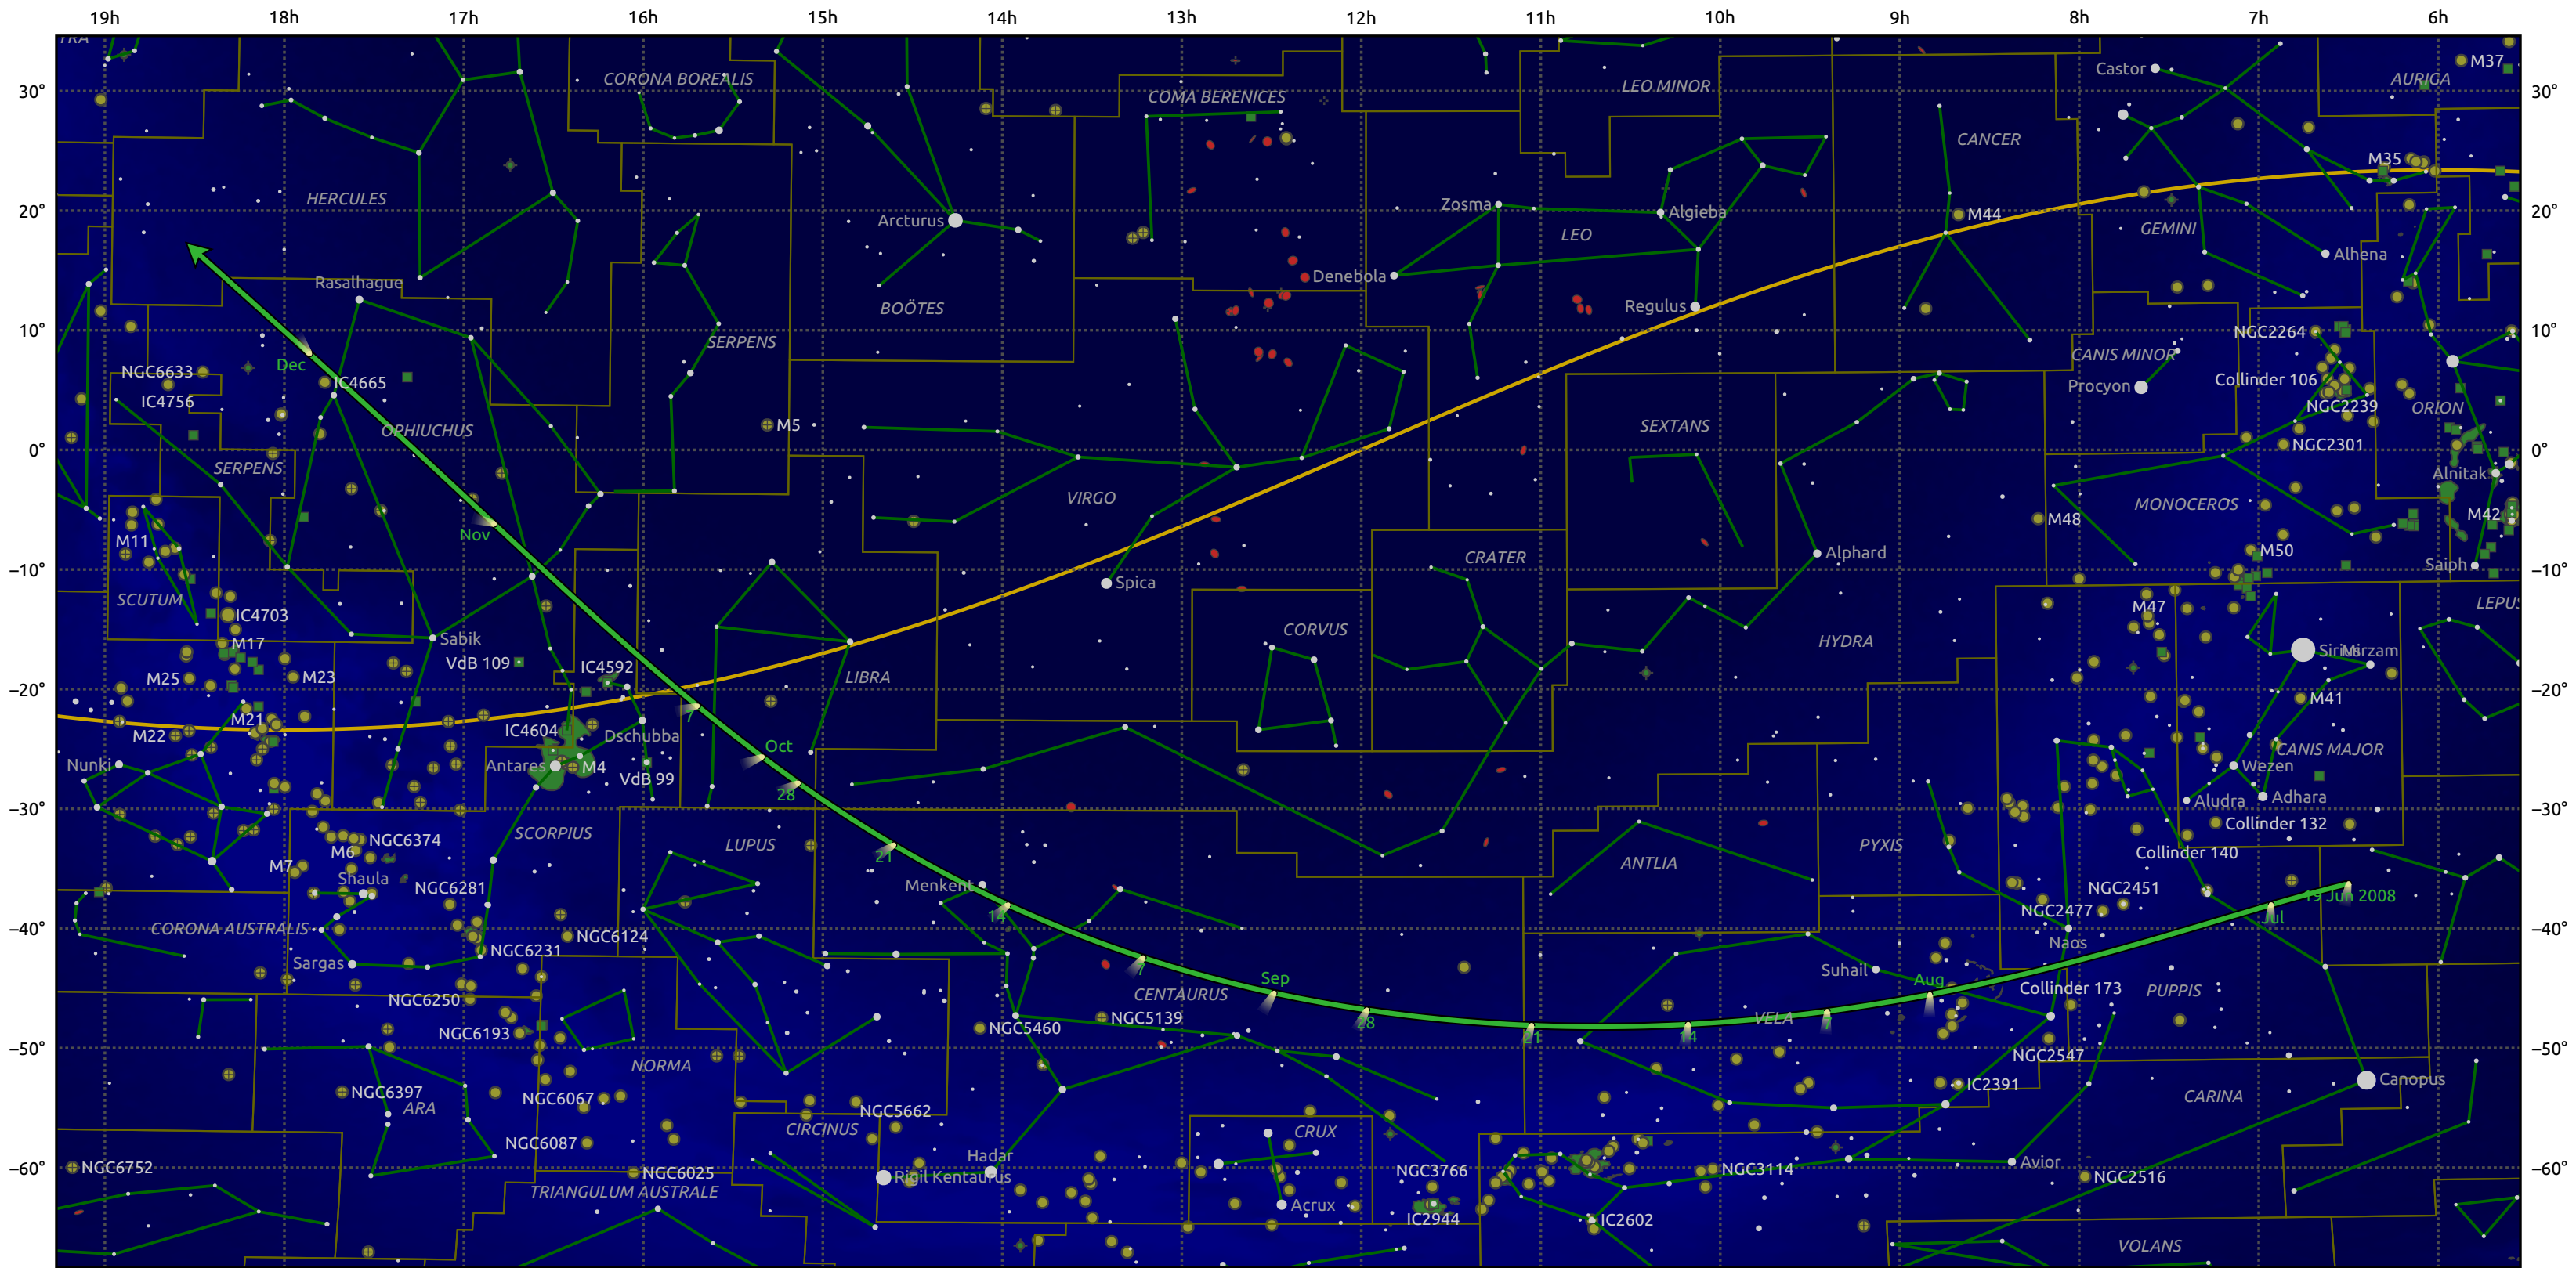

# The path of C/2008 A1 (McNaught) starting on 19 Jun 2008

© Dominic Ford 2011–2025. Date markers placed at midnight UTC. Downloaded from <https://in-the-sky.org>

Magnitude scale: ● -5.0 ● -4.0 ● -3.0 ● -2.0 ● -1.0 ● 0.0 ● -1.0 ● -2.0

— Ecliptic Plane

● Galaxy ● Bright nebula ● Open cluster ● Globular cluster ● Planetary nebula

Date	Mag
2008 Jul 1	9.6
2008 Jul 15	9.1
2008 Aug 7	8.0
2008 Sep 1	7.2
2008 Sep 9	7.0
2008 Nov 1	8.0
2008 Nov 3	8.0
2008 Dec 1	9.0