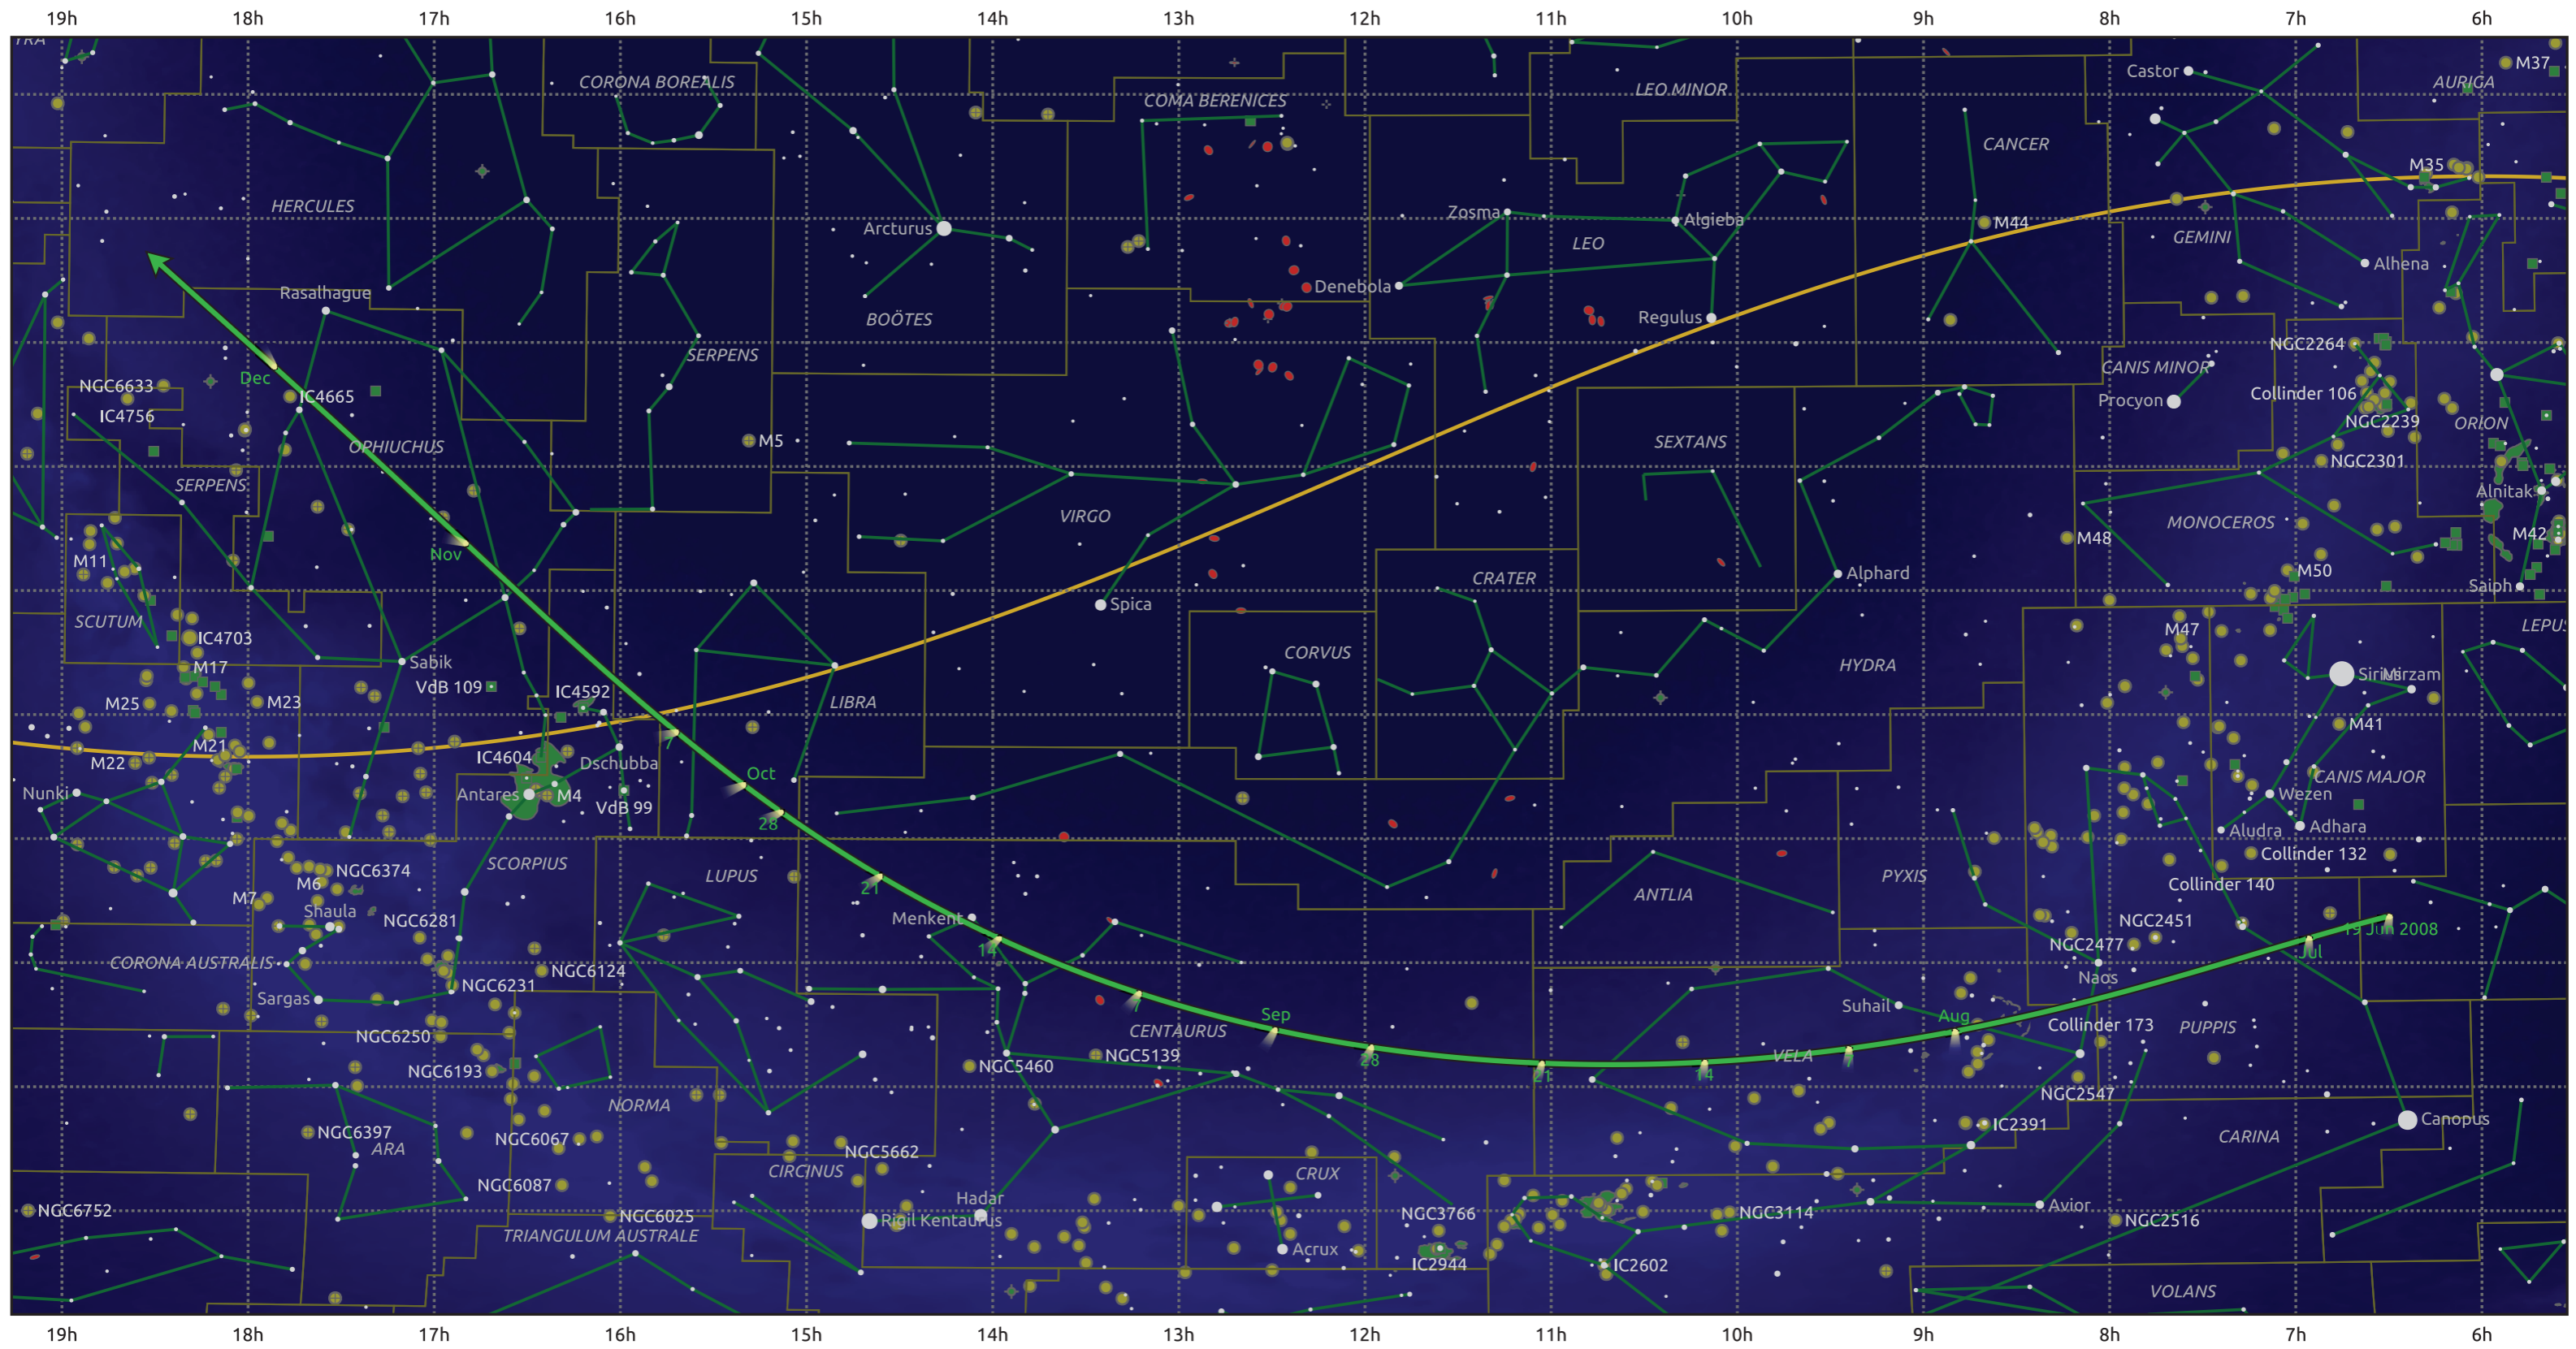

The path of C/2008 A1 (McNaught) starting on 19 Jun 2008

© Dominic Ford 2011–2025. Date markers placed at midnight UTC. Downloaded from <https://in-the-sky.org>

Magnitude scale: • 5.0 • 4.0 • 3.0 • 2.0 • 1.0 • 0.0 ● -1.0 ● -2.0

— Ecliptic Plane

● Galaxy ■ Bright nebula ● Open cluster ● Globular cluster ◆ Planetary nebula

Date	Mag
2008 Jul 1	9.6
2008 Jul 15	9.1
2008 Aug 7	8.0
2008 Sep 1	7.2
2008 Sep 9	7.0
2008 Nov 1	8.0
2008 Nov 3	8.0
2008 Dec 1	9.0