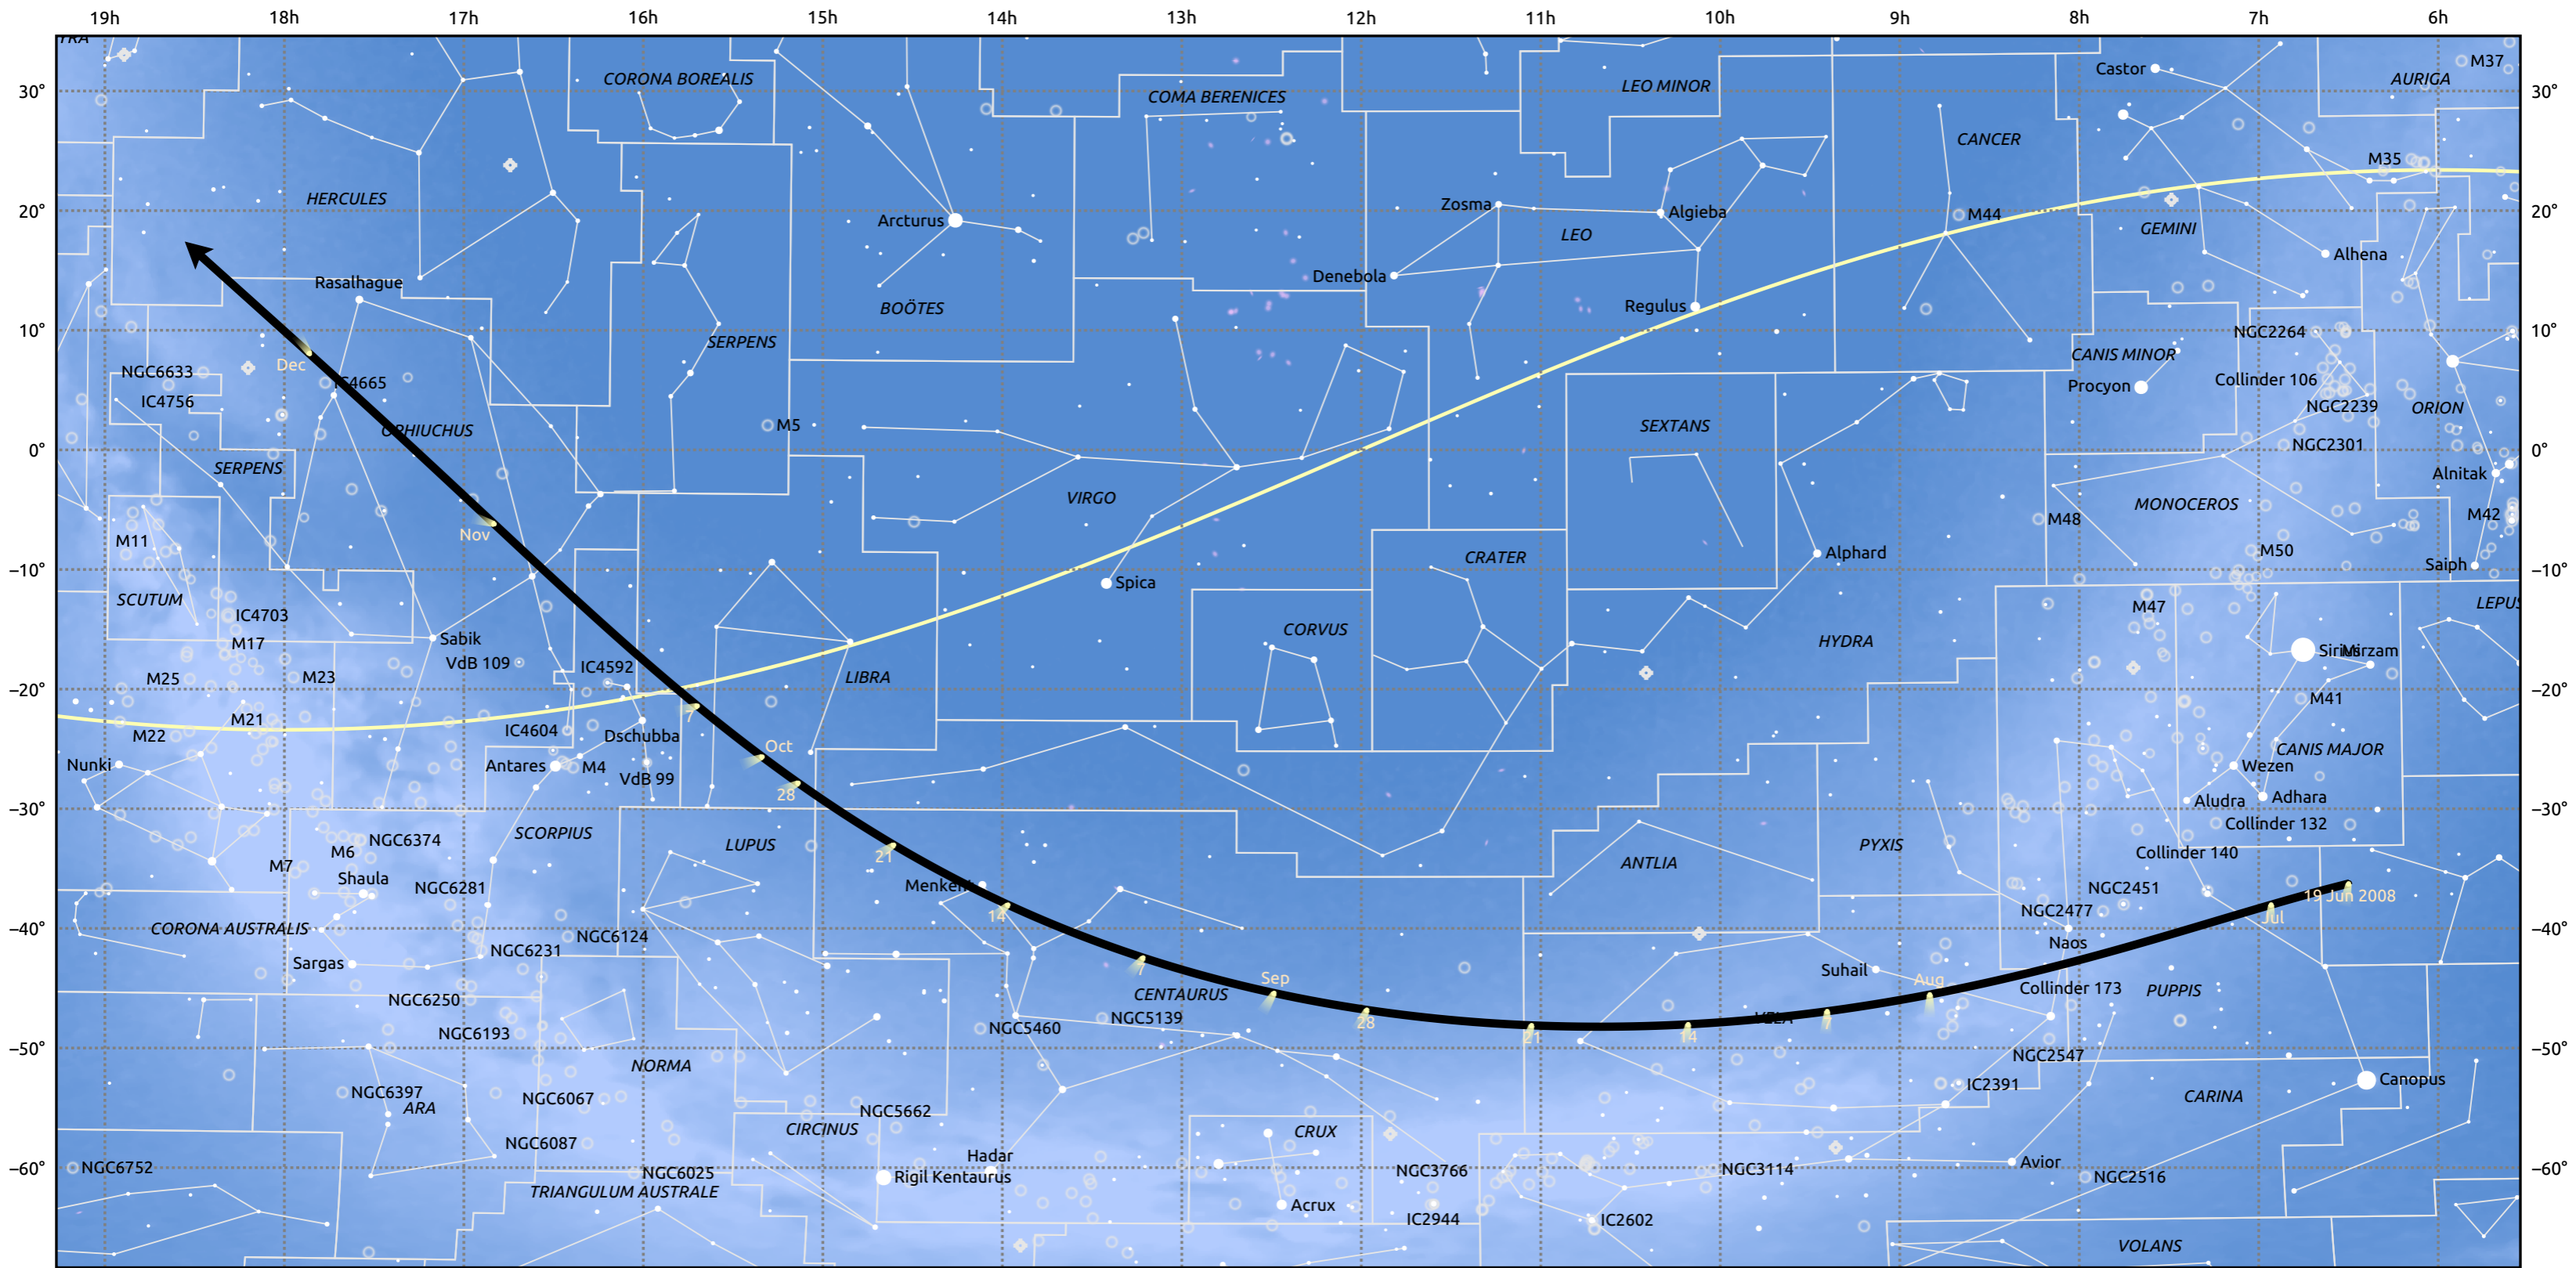

The path of C/2008 A1 (McNaught) starting on 19 Jun 2008

© Dominic Ford 2011–2025. Date markers placed at midnight UTC. Downloaded from <https://in-the-sky.org>

Magnitude scale: ● -5.0 ● -4.0 ● -3.0 ● -2.0 ● -1.0 ● 0.0 ● -1.0 ● -2.0

- Ecliptic Plane
- ◆ Galaxy
- Bright nebula
- Open cluster
- Globular cluster
- ◆ Planetary nebula

Date	Mag
2008 Jul 1	9.6
2008 Jul 15	9.1
2008 Aug 7	8.0
2008 Sep 1	7.2
2008 Sep 9	7.0
2008 Nov 1	8.0
2008 Nov 3	8.0
2008 Dec 1	9.0