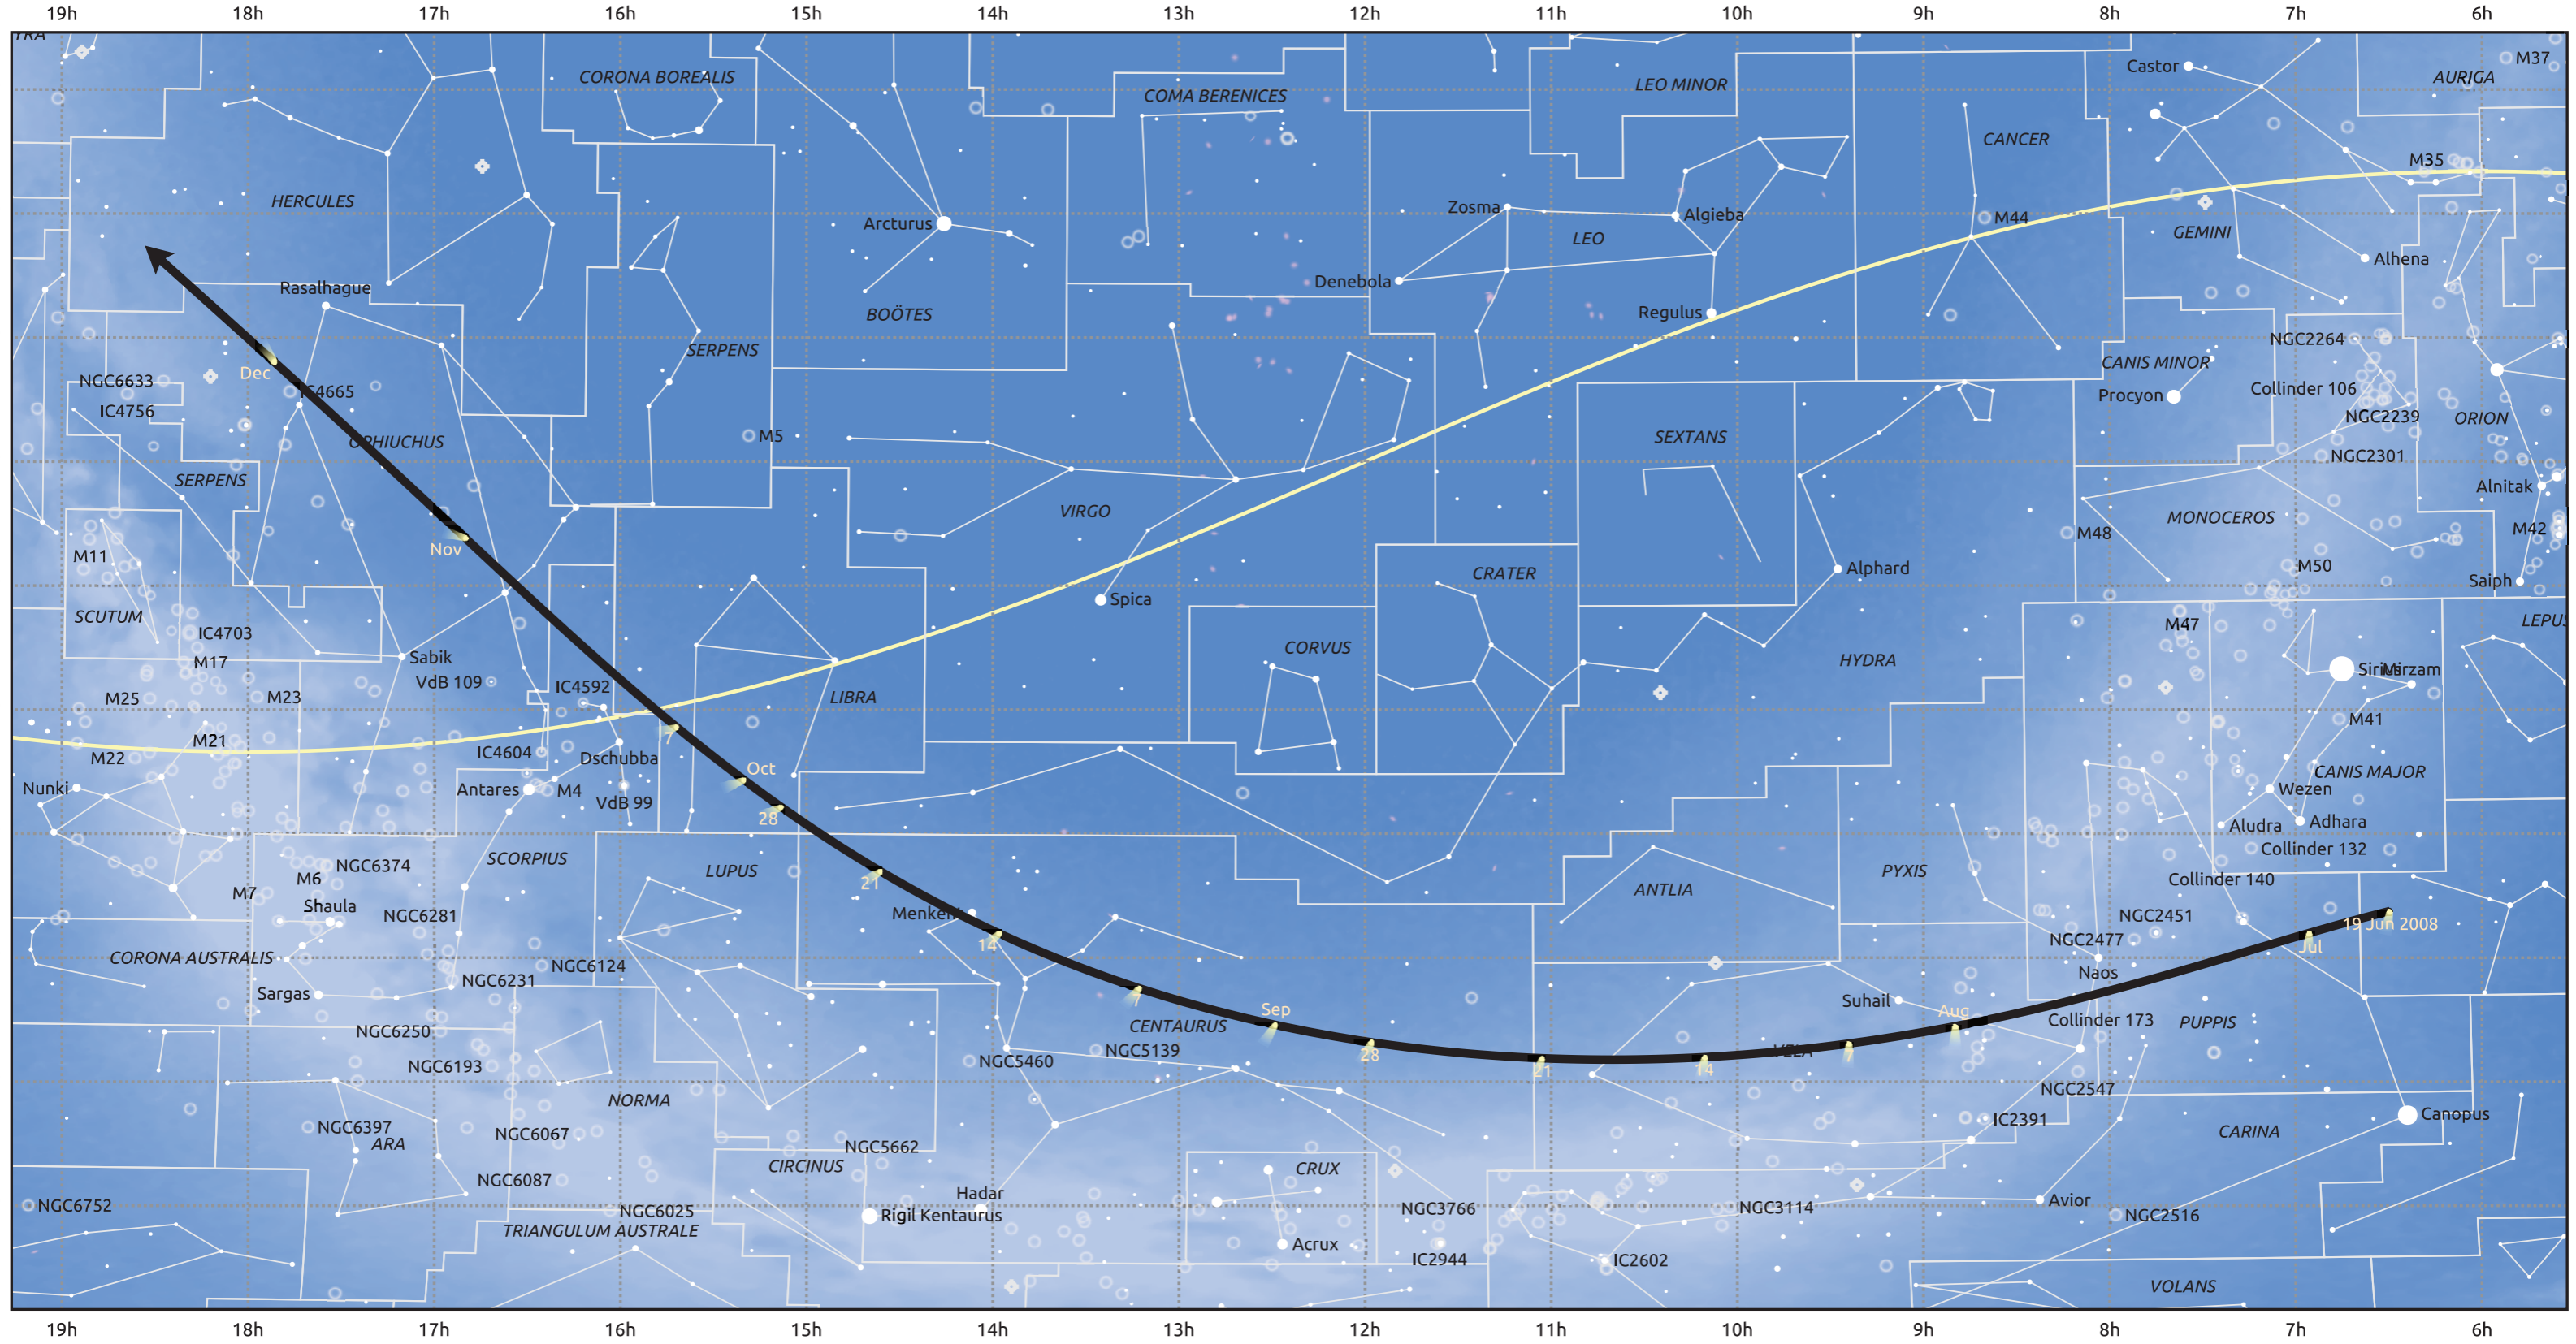

The path of C/2008 A1 (McNaught) starting on 19 Jun 2008

© Dominic Ford 2011–2025. Date markers placed at midnight UTC. Downloaded from <https://in-the-sky.org>

Magnitude scale: • 5.0 • 4.0 • 3.0 • 2.0 • 1.0 • 0.0 ● -1.0 ● -2.0

— Ecliptic Plane

Galaxy Bright nebula Open cluster Globular cluster Planetary nebula

Date	Mag
2008 Jul 1	9.6
2008 Jul 15	9.1
2008 Aug 7	8.0
2008 Sep 1	7.2
2008 Sep 9	7.0
2008 Nov 1	8.0
2008 Nov 3	8.0
2008 Dec 1	9.0