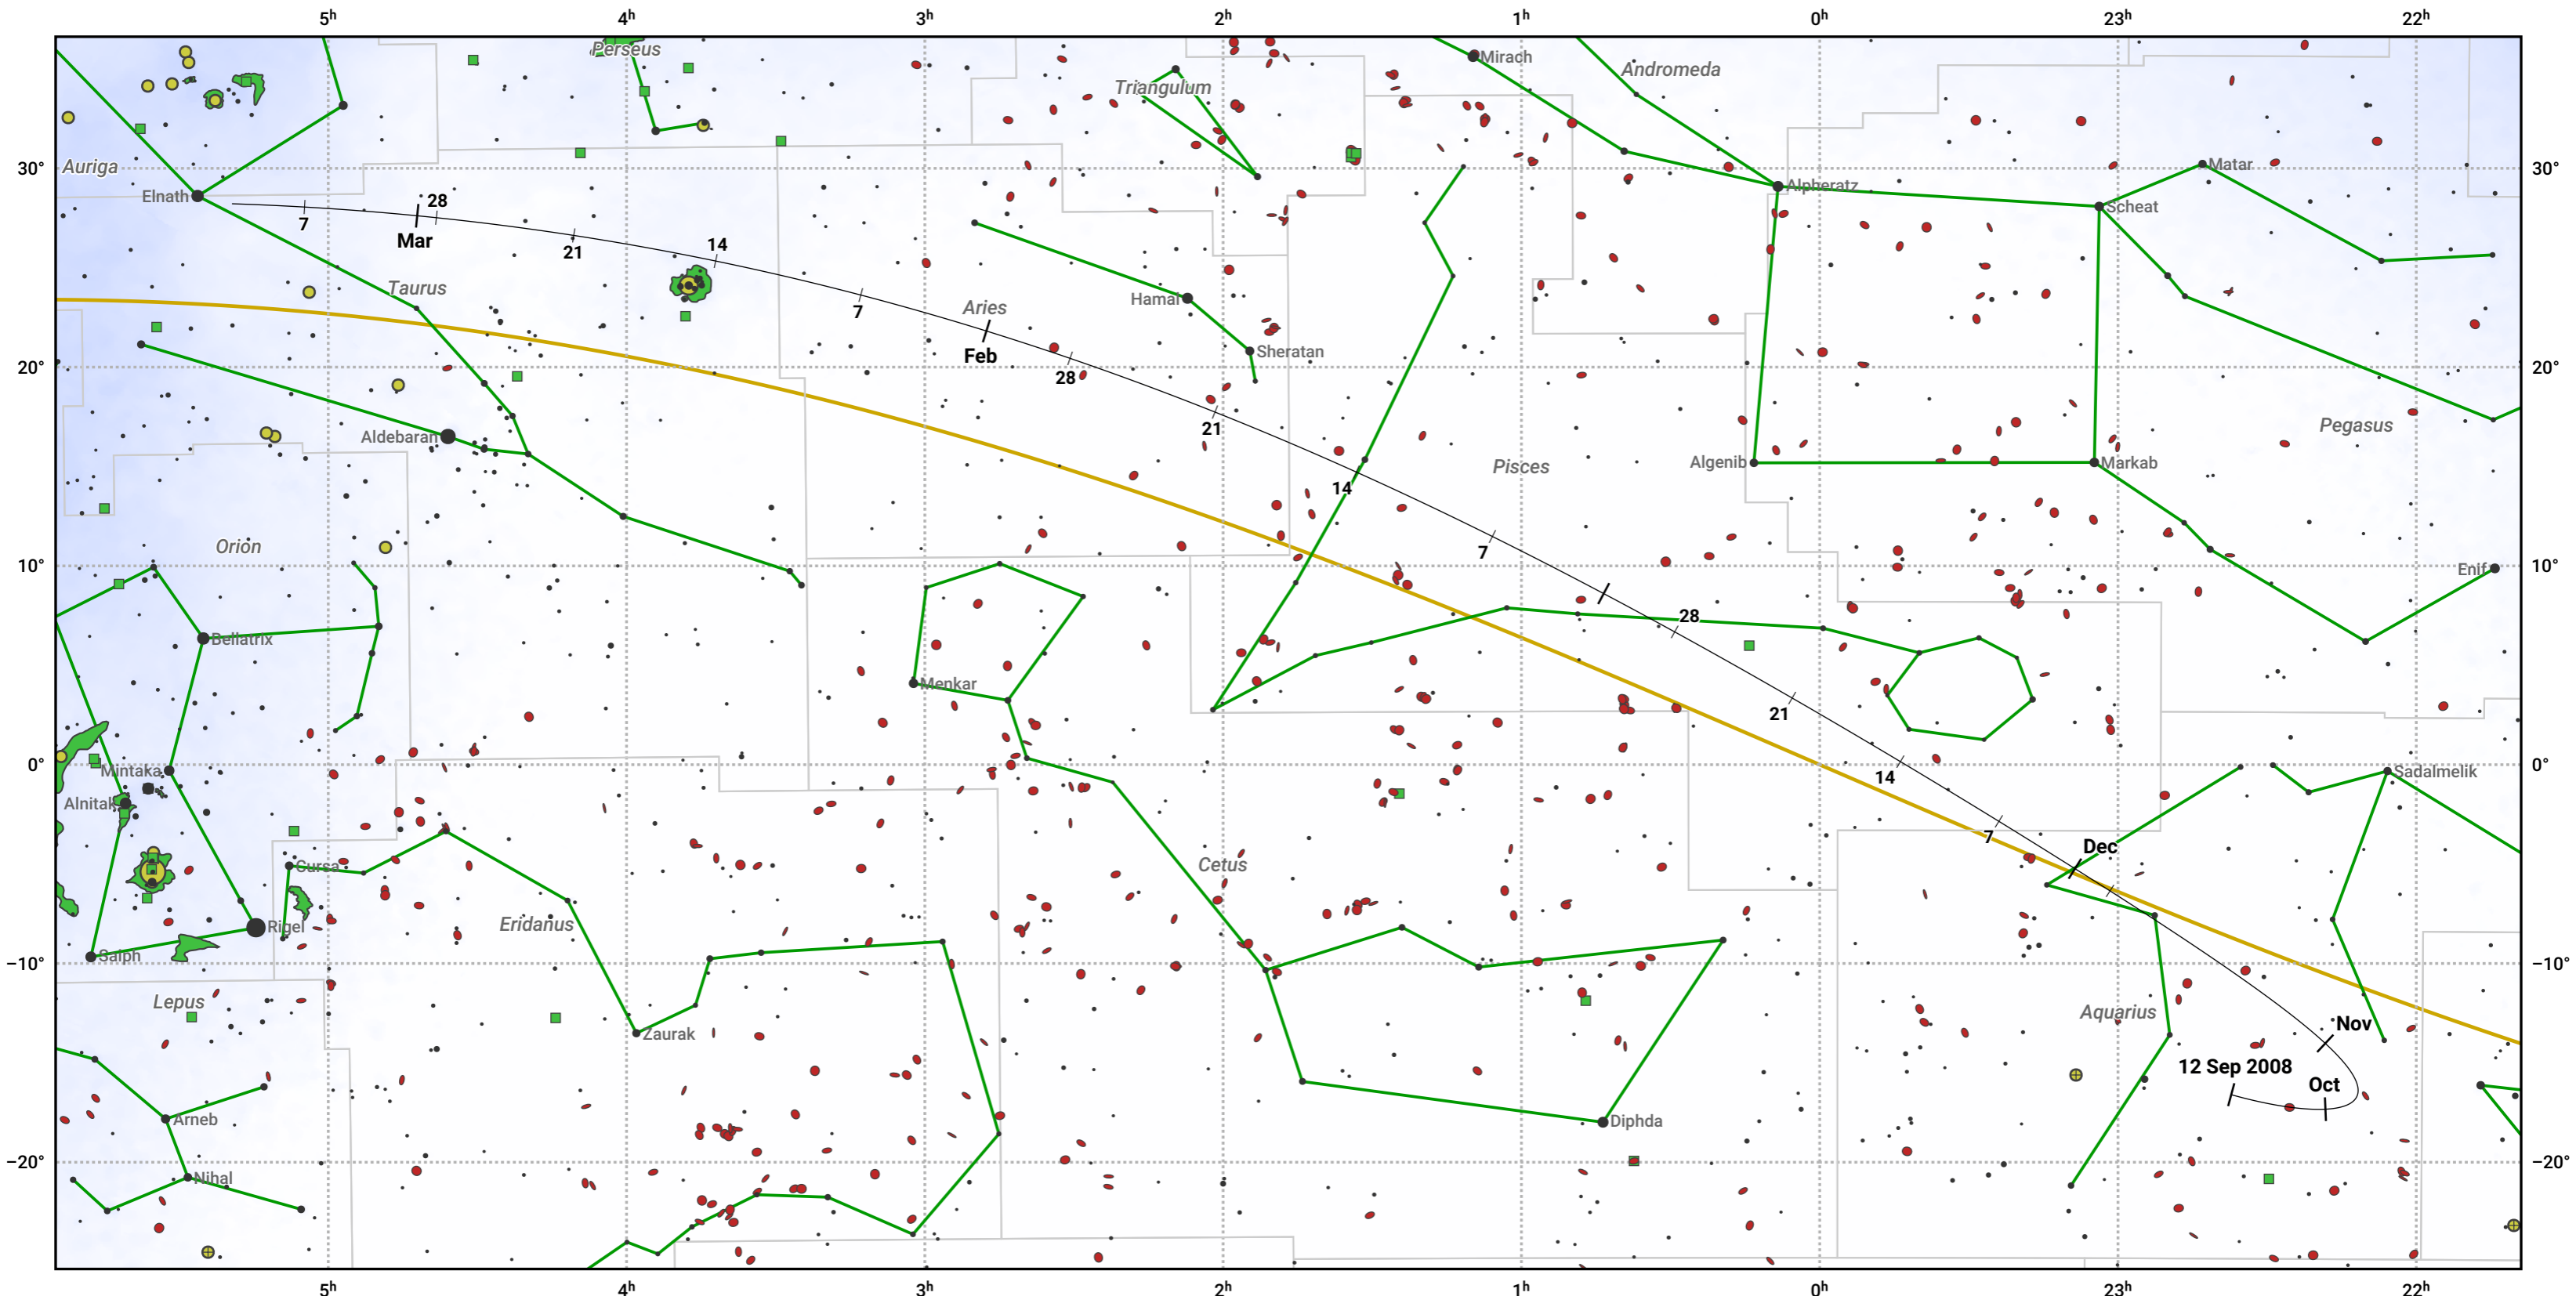

The path of 67P/Churyumov-Gerasimenko starting on 12 Sep 2008

© Dominic Ford 2011–2024. Date markers placed at midnight UTC. Downloaded from <https://in-the-sky.org>

Magnitude scale: ● 6.0 ● 5.0 ● 4.0 ● 3.0 ● 2.0 ● 1.0 ● 0.0

— Ecliptic Plane

● Galaxy ■ Bright nebula ● Open cluster ⊕ Globular cluster

Date	Mag
2008 Nov 1	9.5
2009 Jan 1	9.3
2009 Mar 1	10.7