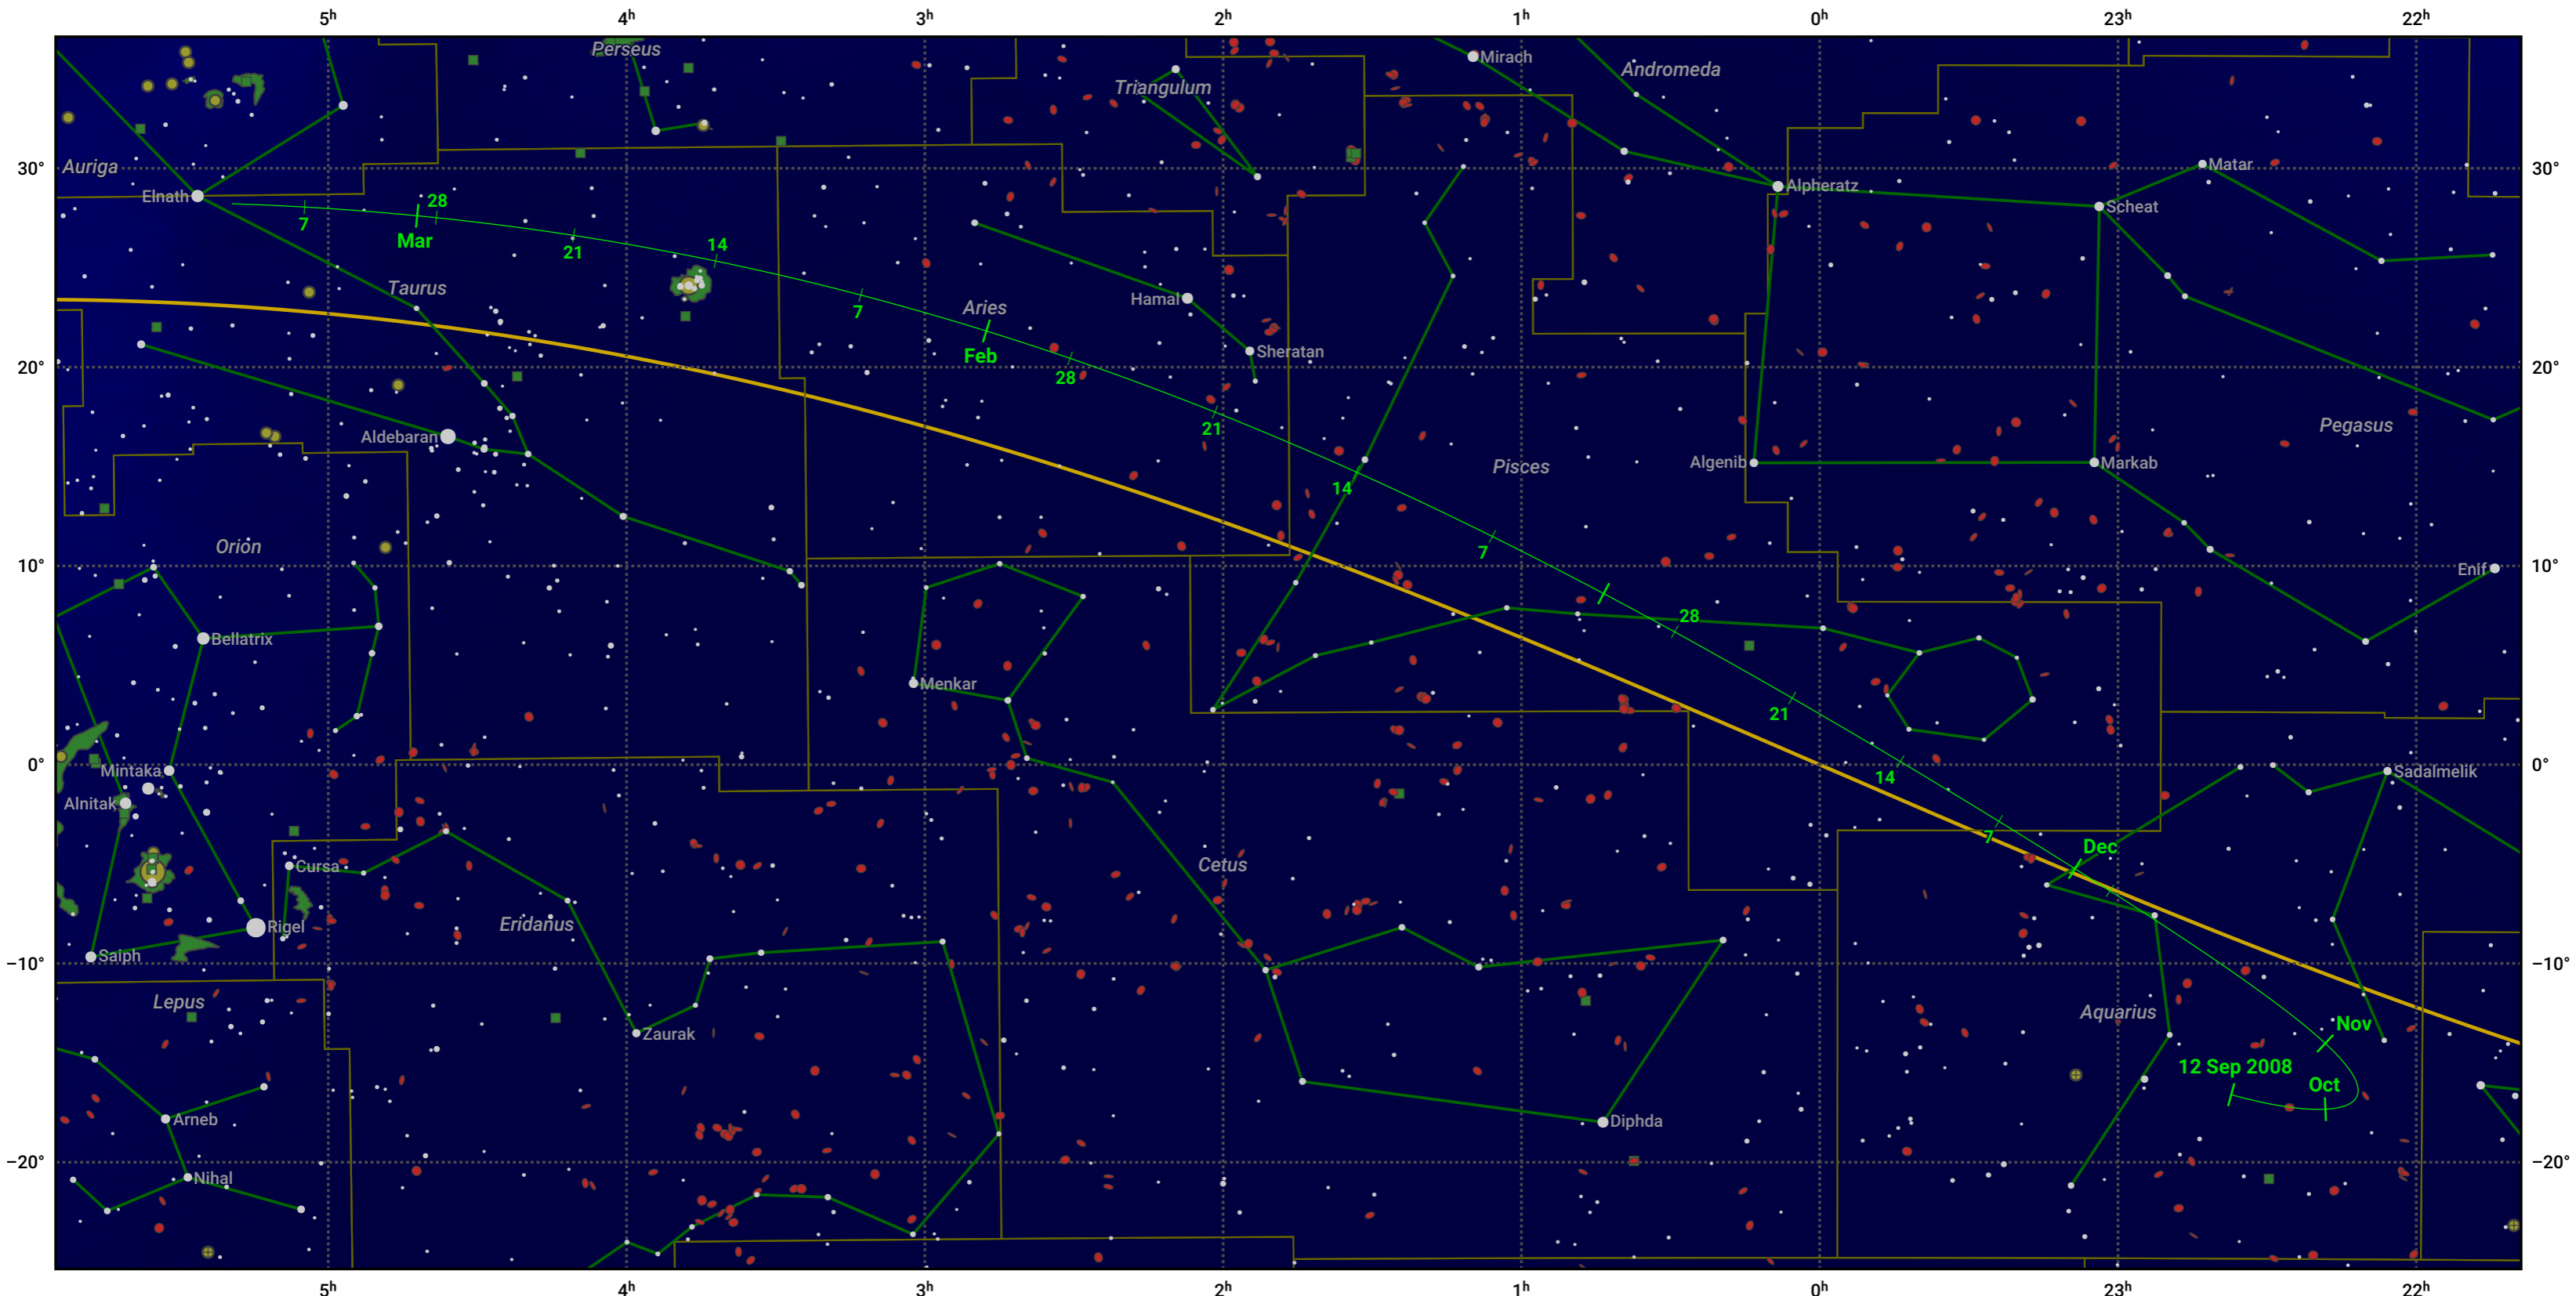

The path of 67P/Churyumov-Gerasimenko starting on 12 Sep 2008

© Dominic Ford 2011–2024. Date markers placed at midnight UTC. Downloaded from <https://in-the-sky.org>

Magnitude scale: • 6.0 • 5.0 • 4.0 • 3.0 • 2.0 • 1.0 • 0.0

— Ecliptic Plane

● Galaxy ■ Bright nebula ● Open cluster ● Globular cluster

Date	Mag
2008 Nov 1	9.5
2009 Jan 1	9.3
2009 Mar 1	10.7