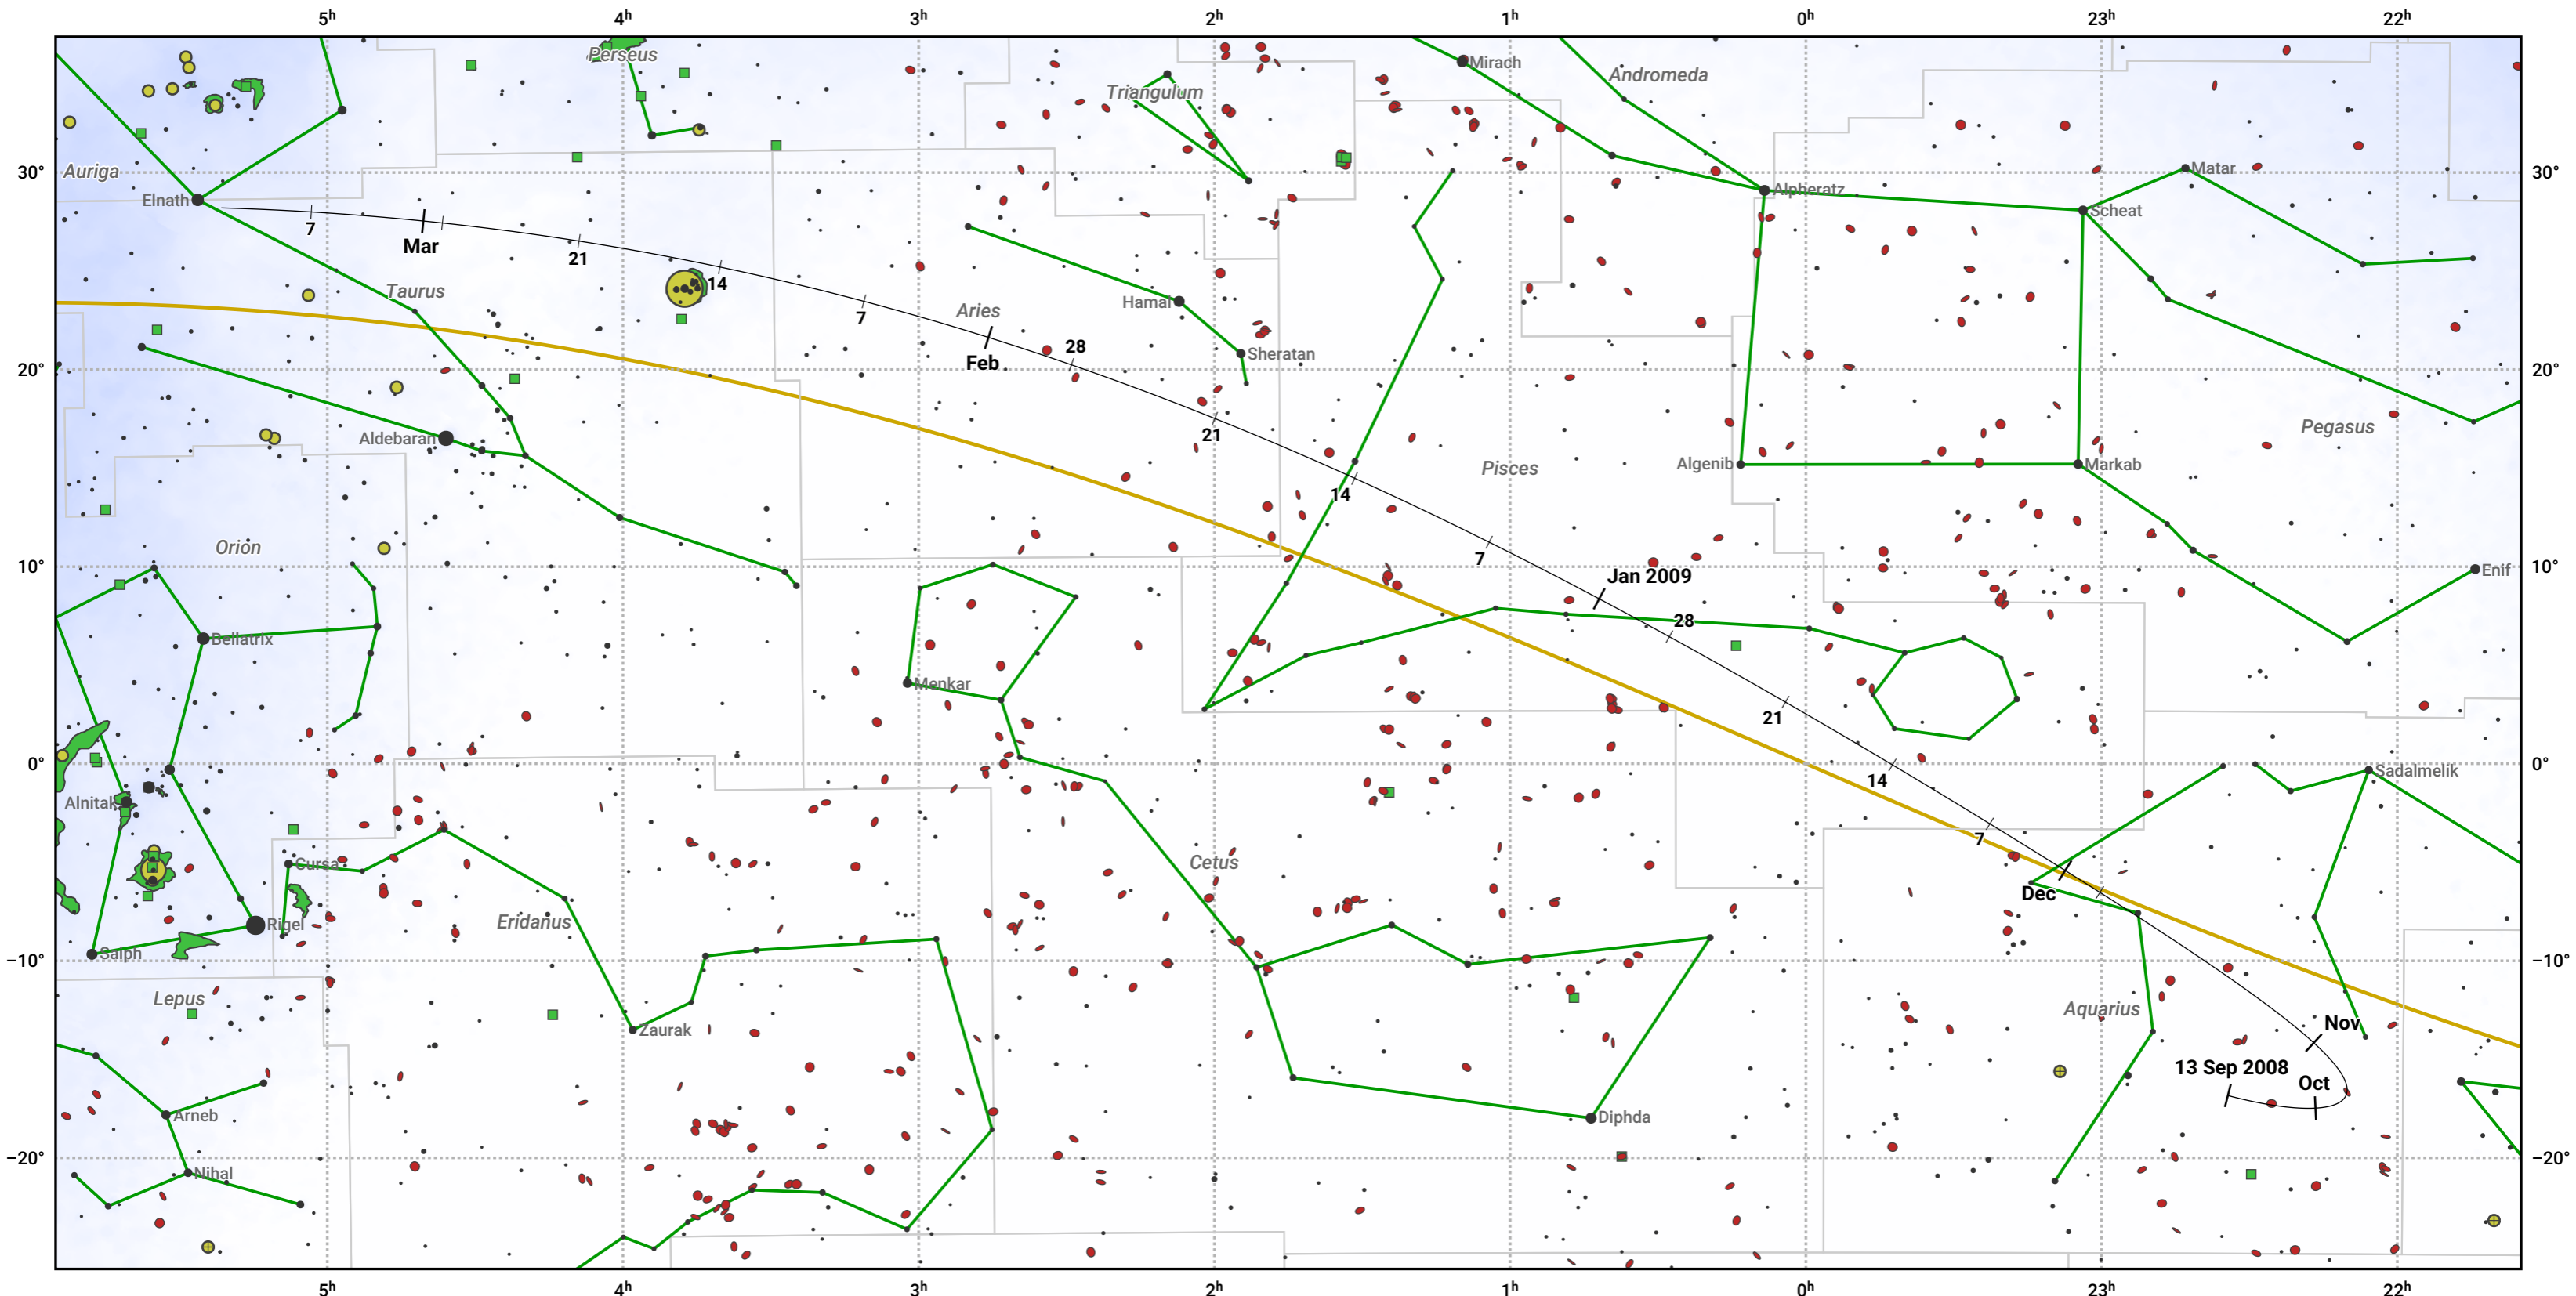

The path of 67P/Churyumov-Gerasimenko starting on 13 Sep 2008

© Dominic Ford 2011–2024. Date markers placed at midnight UTC. Downloaded from <https://in-the-sky.org>

Magnitude scale: ● 6.0 ● 5.0 ● 4.0 ● 3.0 ● 2.0 ● 1.0 ● 0.0

— Ecliptic Plane

● Galaxy ■ Bright nebula ● Open cluster ● Globular cluster

Date	Mag
2008 Nov 1	9.5
2009 Jan 1	9.4
2009 Mar 1	10.7