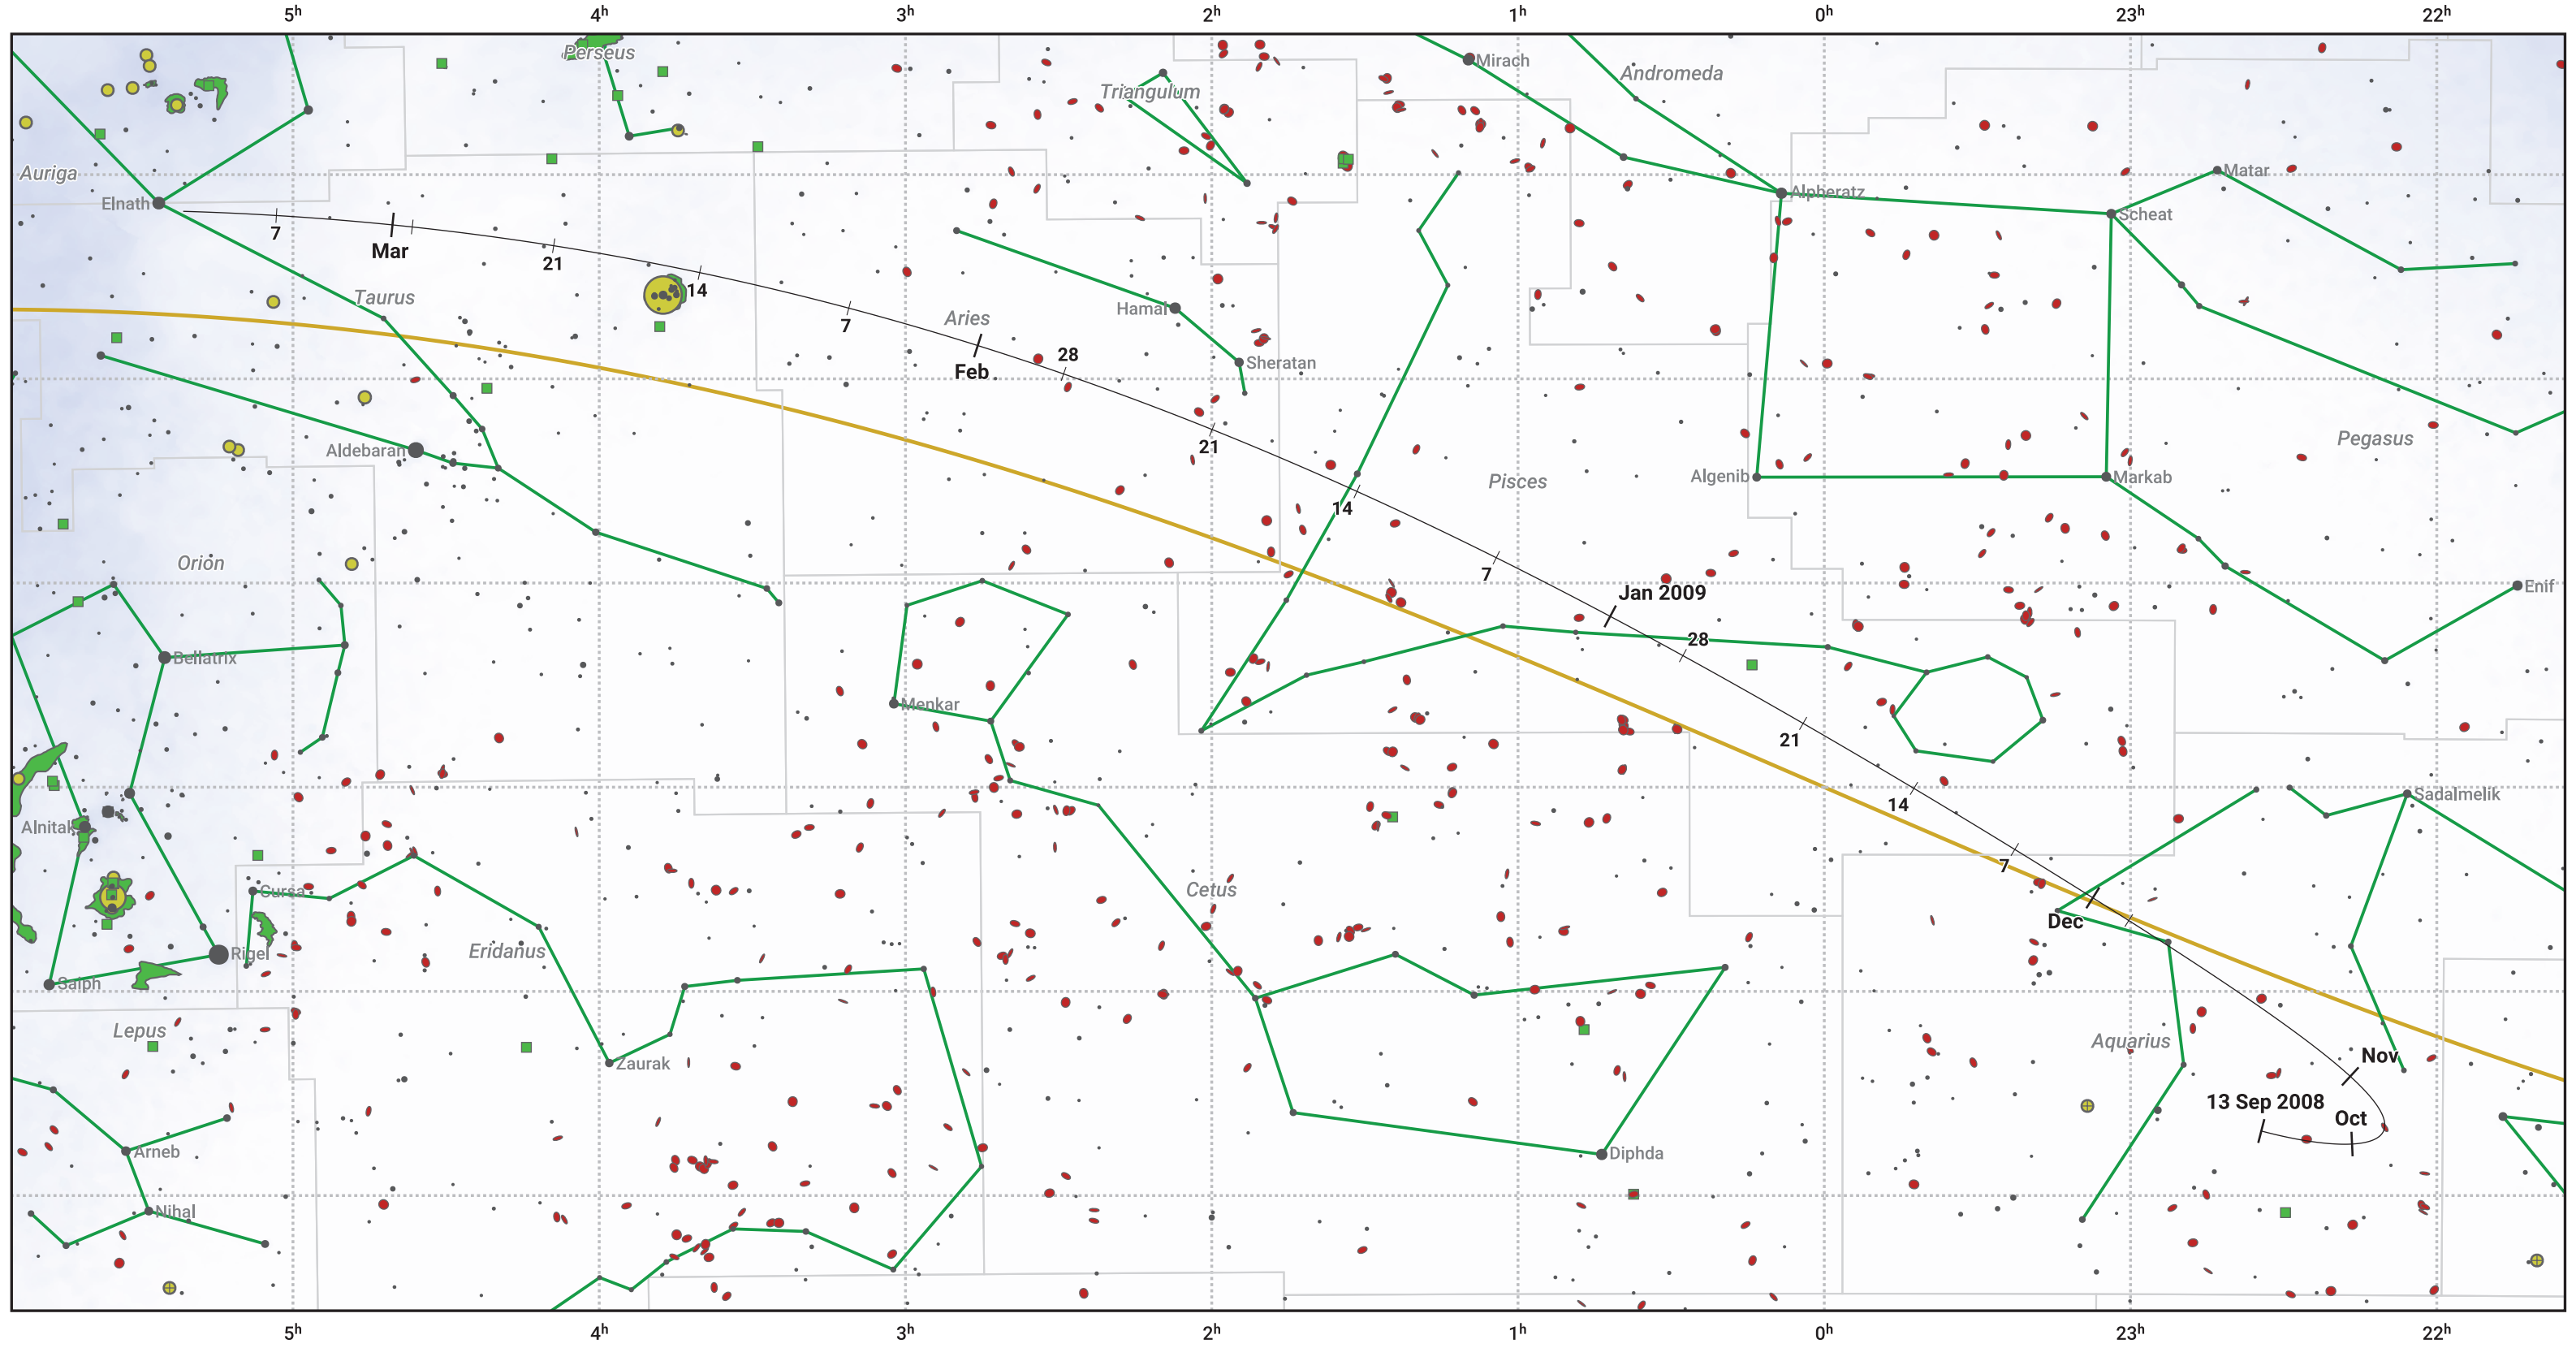

The path of 67P/Churyumov-Gerasimenko starting on 13 Sep 2008

© Dominic Ford 2011–2024. Date markers placed at midnight UTC. Downloaded from <https://in-the-sky.org>

Magnitude scale: 6.0 5.0 4.0 3.0 2.0 1.0 0.0

— Ecliptic Plane

- Galaxy
- Bright nebula
- Open cluster
- ⊕ Globular cluster

Date	Mag
2008 Nov 1	9.5
2009 Jan 1	9.4
2009 Mar 1	10.7