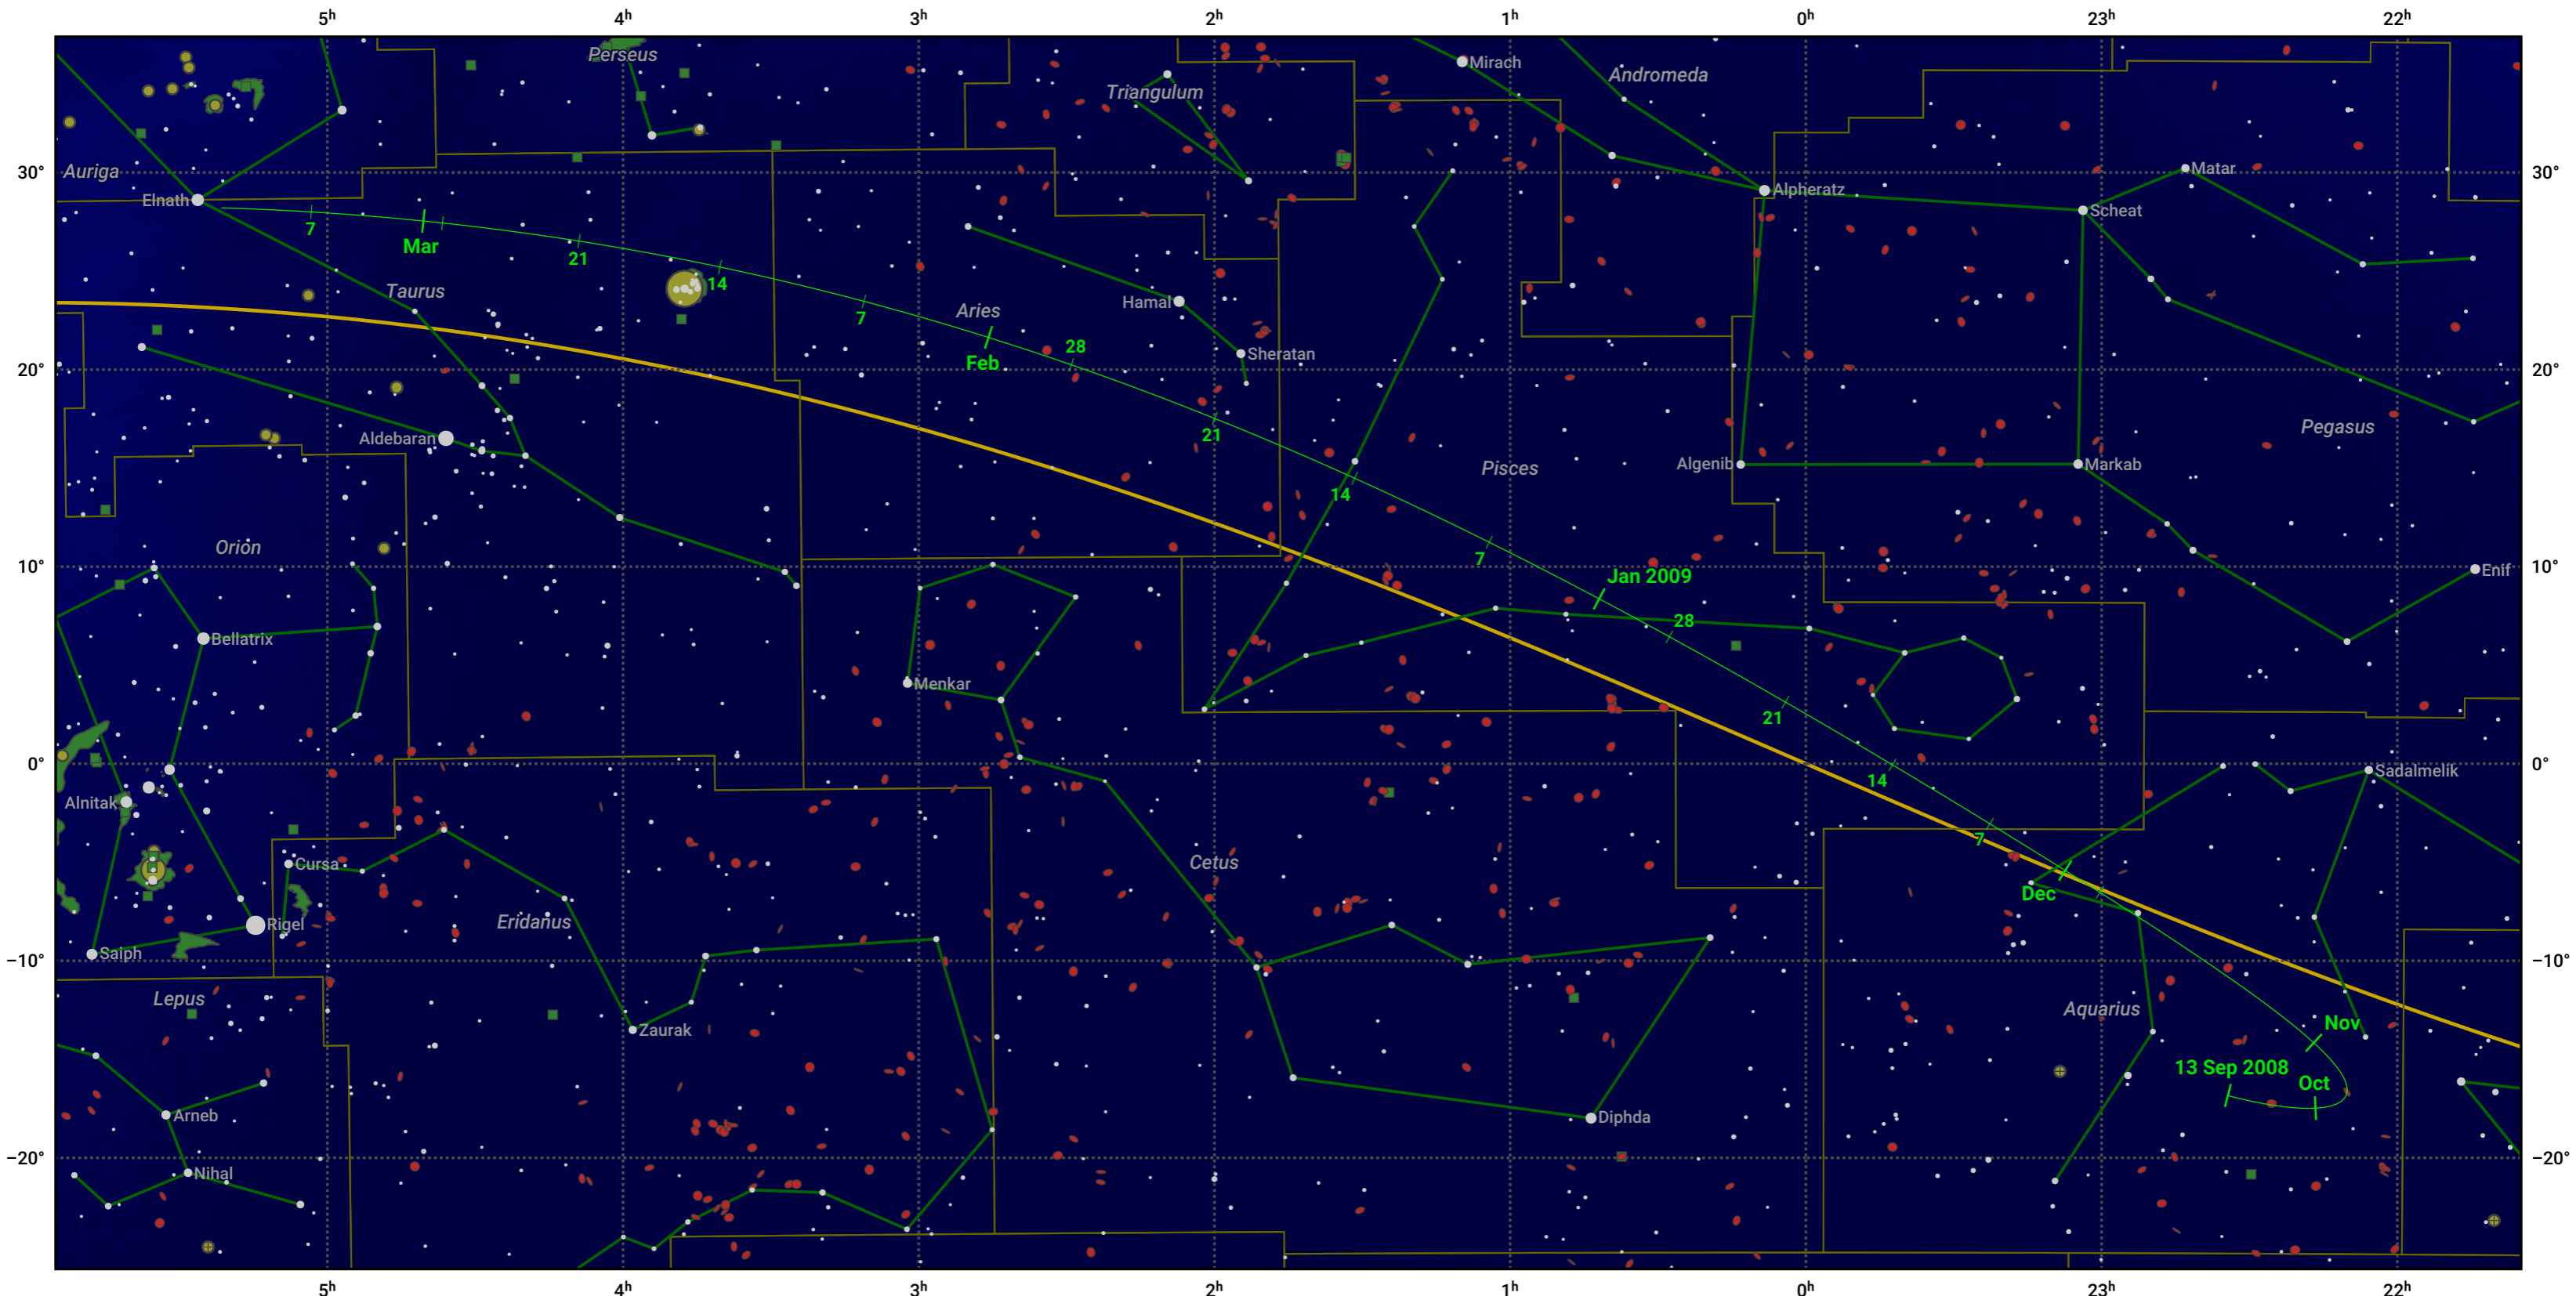

# The path of 67P/Churyumov-Gerasimenko starting on 13 Sep 2008

© Dominic Ford 2011–2024. Date markers placed at midnight UTC. Downloaded from <https://in-the-sky.org>

Magnitude scale:  6.0  5.0  4.0  3.0  2.0  1.0  0.0

Ecliptic Plane

Galaxy  Bright nebula  Open cluster  Globular cluster

| Date       | Mag  |
|------------|------|
| 2008 Nov 1 | 9.5  |
| 2009 Jan 1 | 9.4  |
| 2009 Mar 1 | 10.7 |