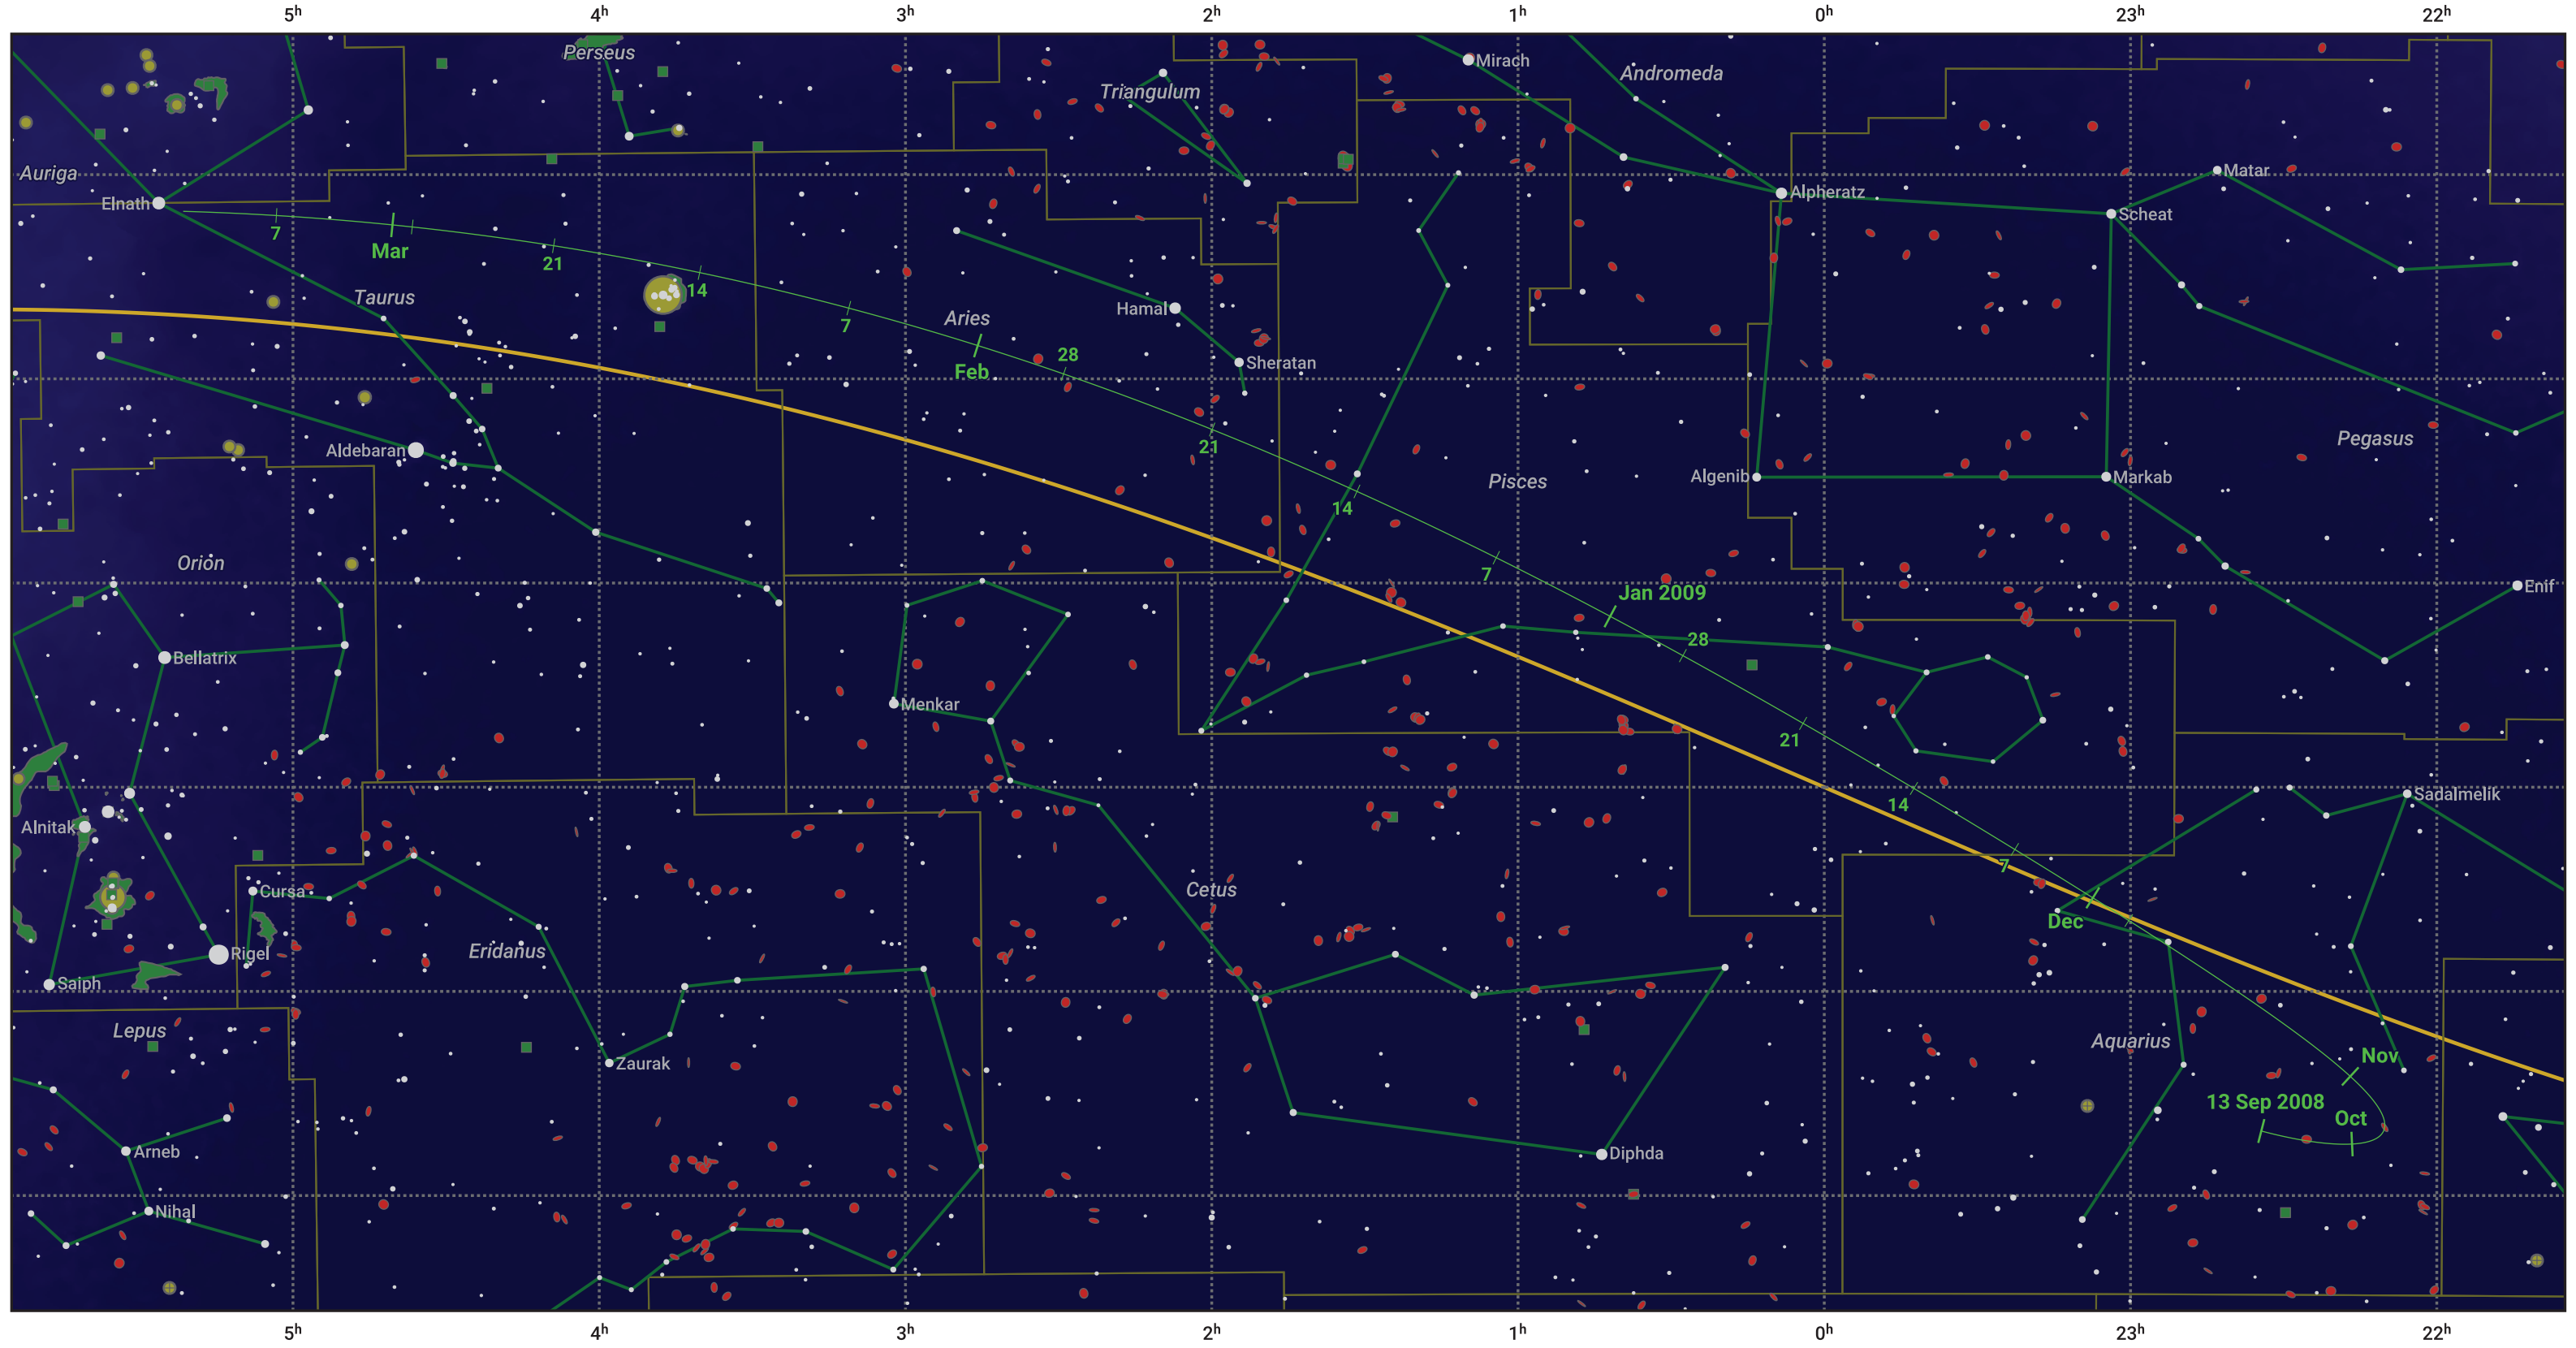

The path of 67P/Churyumov-Gerasimenko starting on 13 Sep 2008

© Dominic Ford 2011–2024. Date markers placed at midnight UTC. Downloaded from <https://in-the-sky.org>

Magnitude scale: 6.0 5.0 4.0 3.0 2.0 1.0 0.0

— Ecliptic Plane

Galaxy Bright nebula Open cluster Globular cluster

| Date | Mag |
|------------|------|
| 2008 Nov 1 | 9.5 |
| 2009 Jan 1 | 9.4 |
| 2009 Mar 1 | 10.7 |