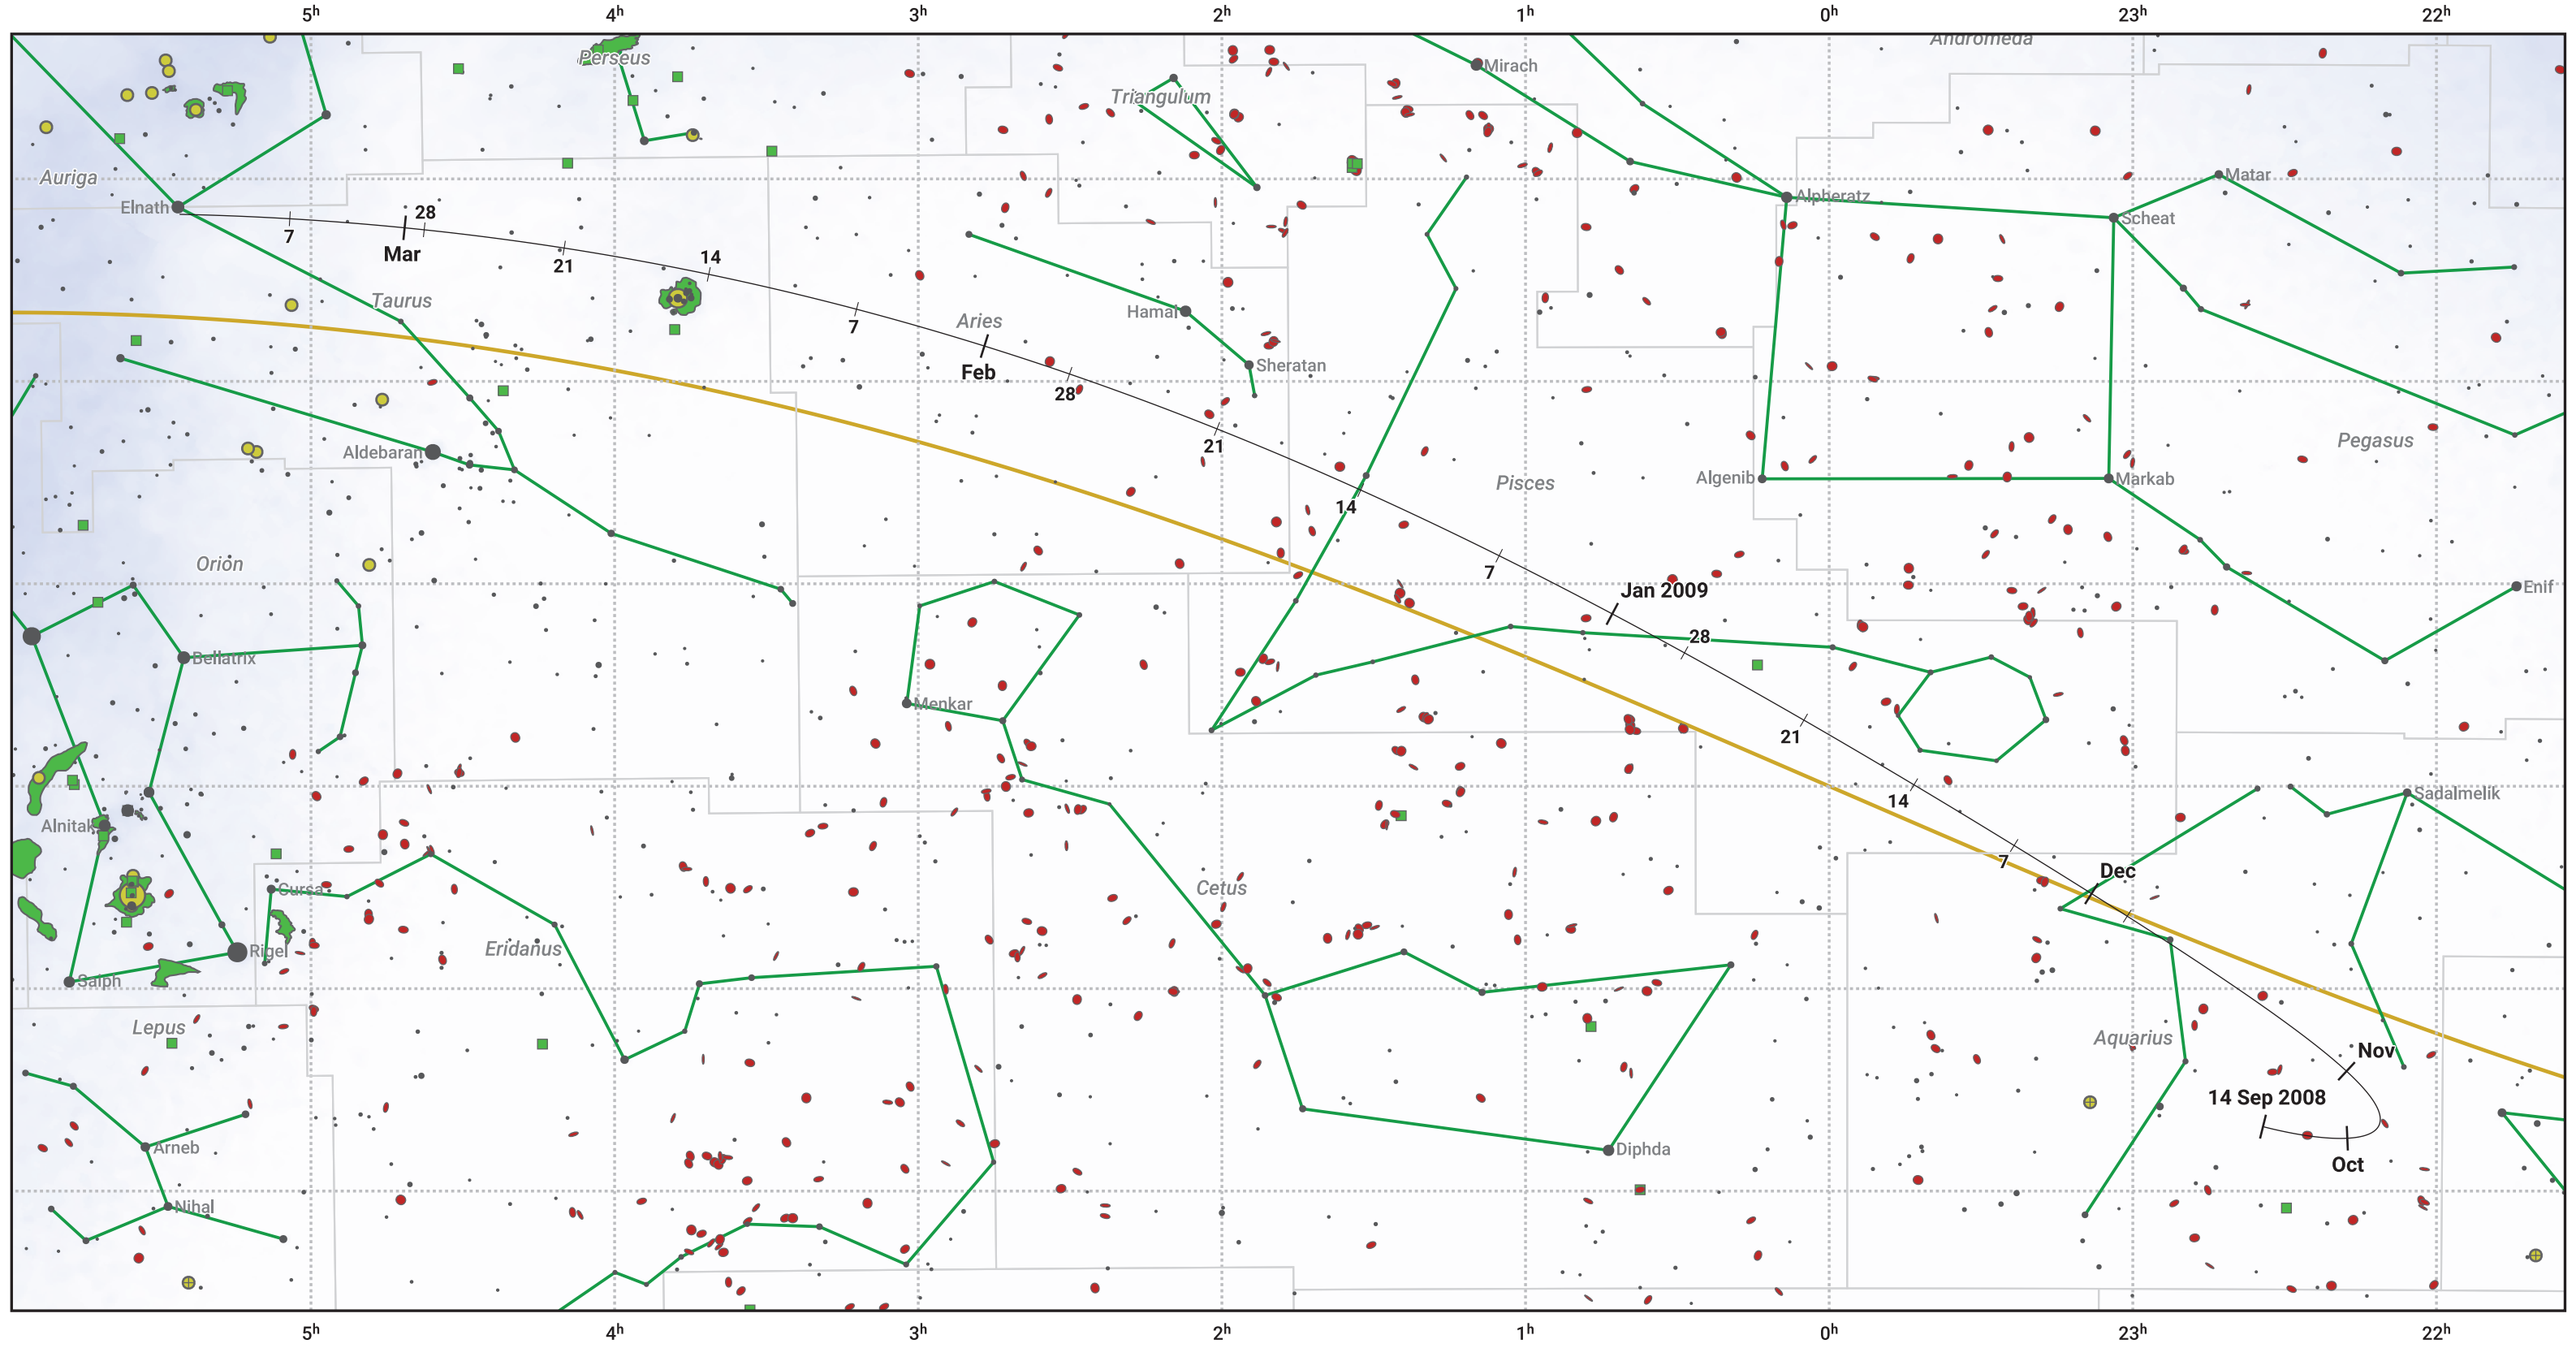

The path of 67P/Churyumov-Gerasimenko starting on 14 Sep 2008

© Dominic Ford 2011–2024. Date markers placed at midnight UTC. Downloaded from <https://in-the-sky.org>

Magnitude scale: 6.0 5.0 4.0 3.0 2.0 1.0 0.0

— Ecliptic Plane

- Galaxy
- Bright nebula
- Open cluster
- ⊕ Globular cluster

Date	Mag
2008 Nov 1	9.5
2009 Jan 1	9.3
2009 Mar 1	10.7