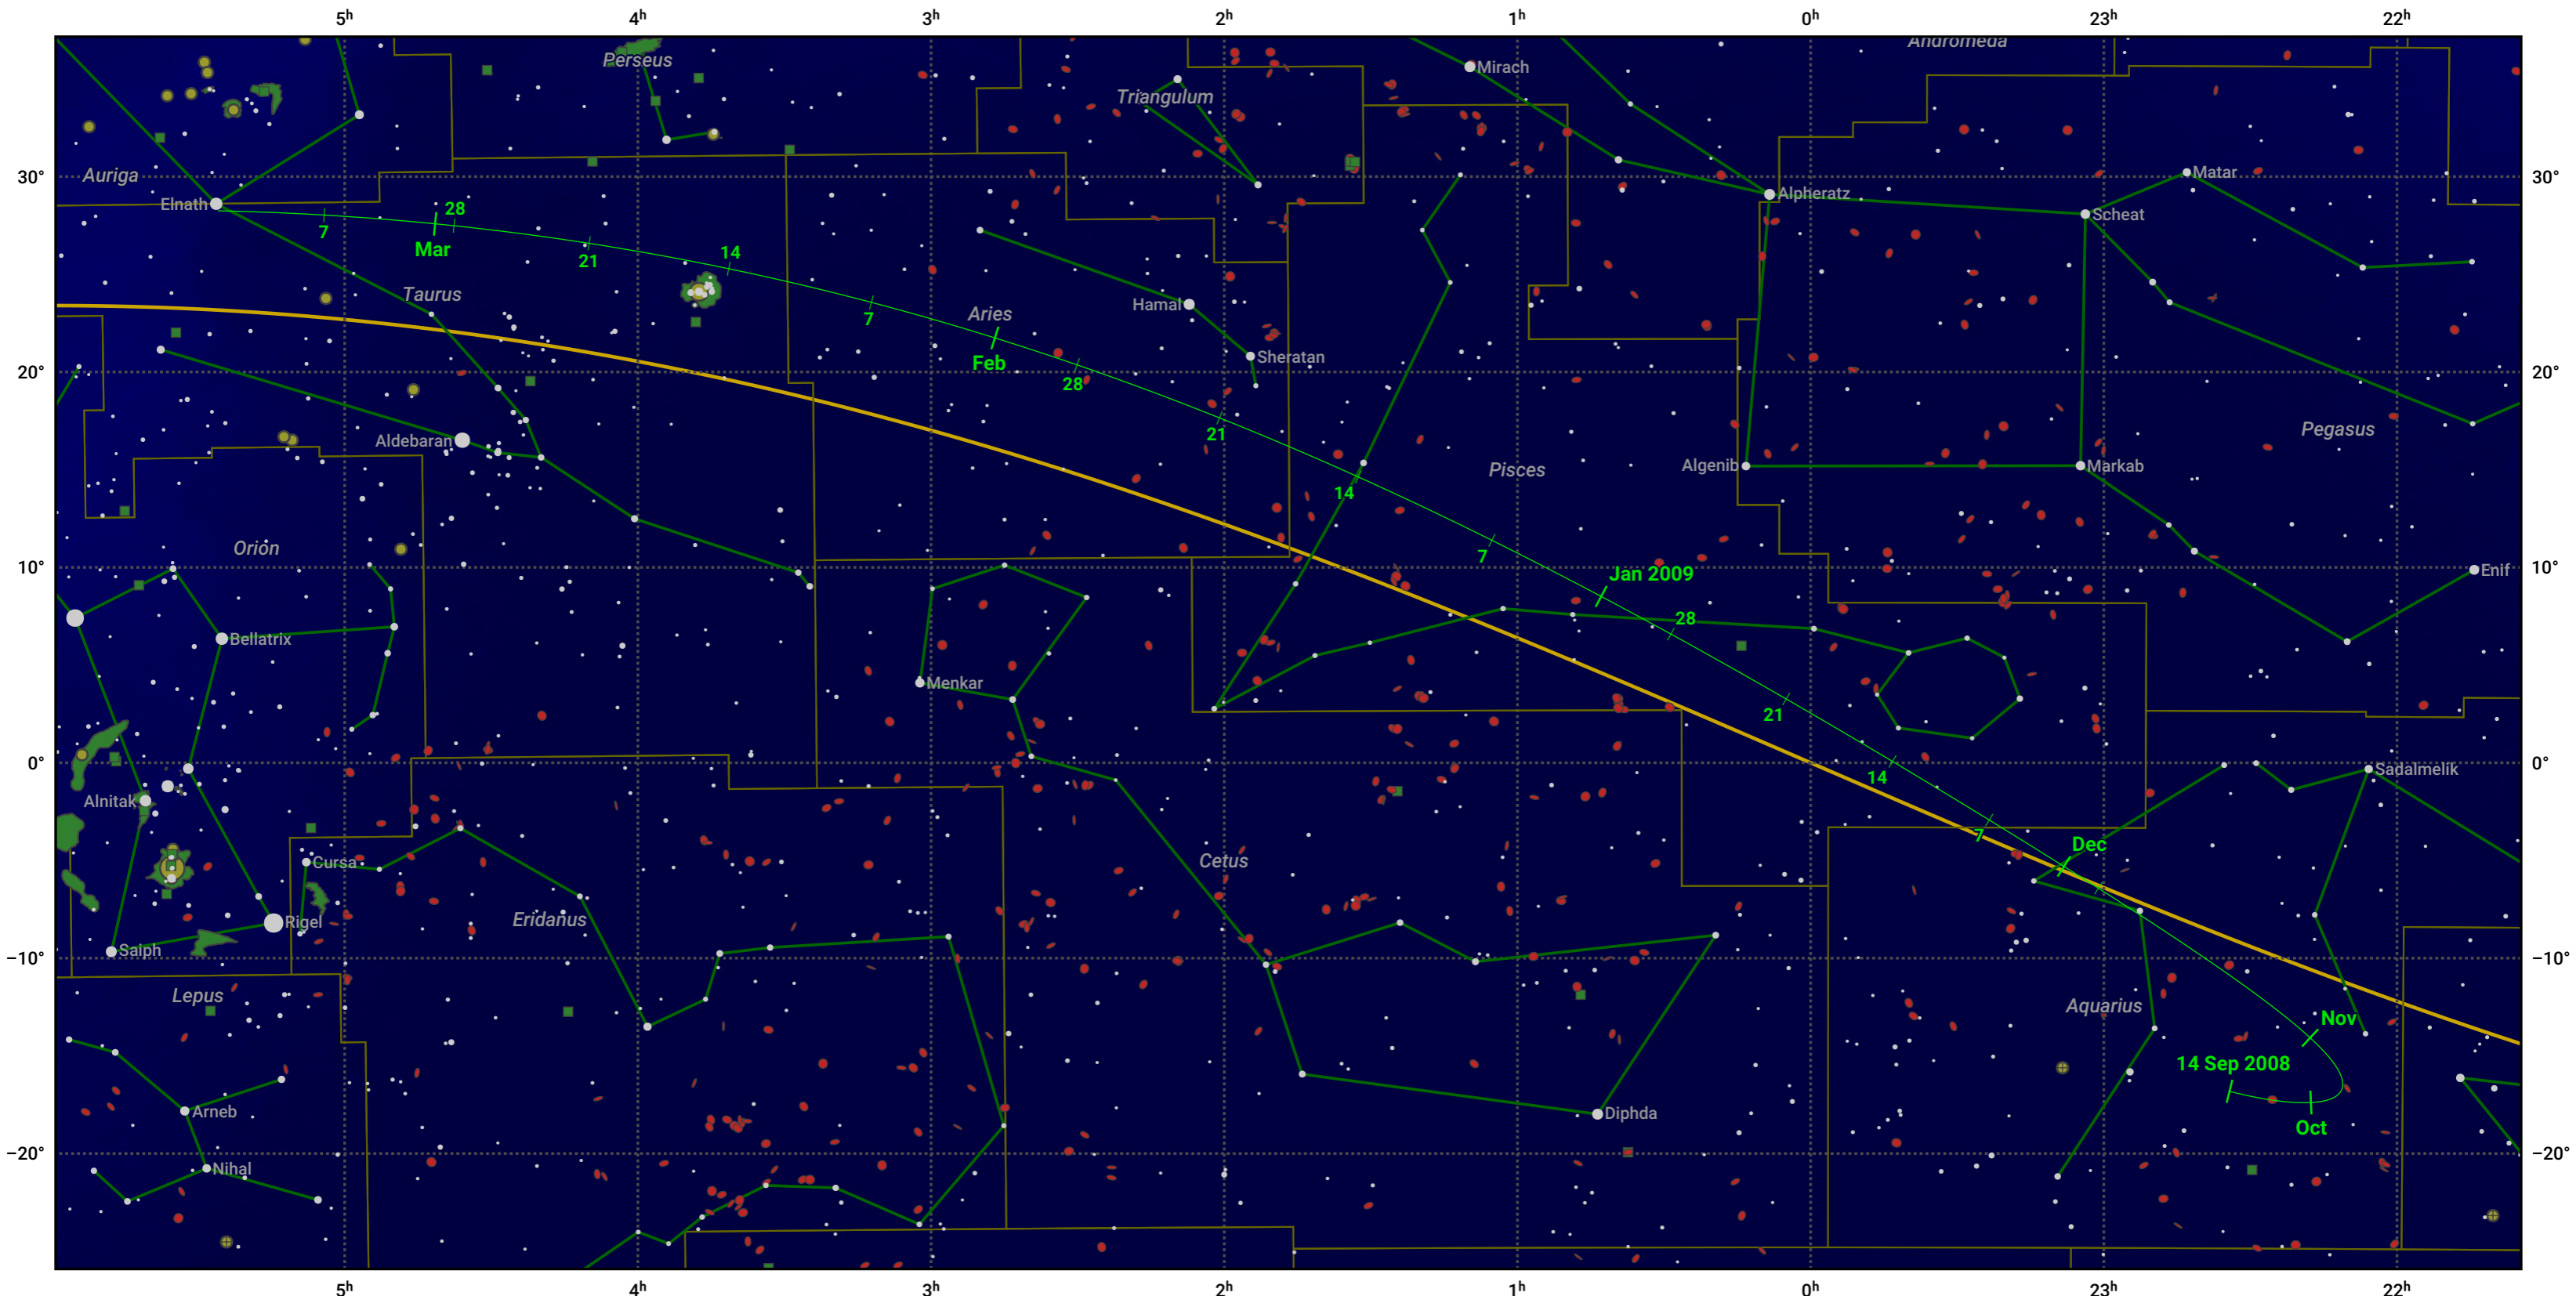

The path of 67P/Churyumov-Gerasimenko starting on 14 Sep 2008

© Dominic Ford 2011–2024. Date markers placed at midnight UTC. Downloaded from <https://in-the-sky.org>

Magnitude scale: -6.0 -5.0 -4.0 -3.0 -2.0 -1.0 0.0

— Ecliptic Plane

Galaxy Bright nebula Open cluster Globular cluster

Date	Mag
2008 Nov 1	9.5
2009 Jan 1	9.3
2009 Mar 1	10.7