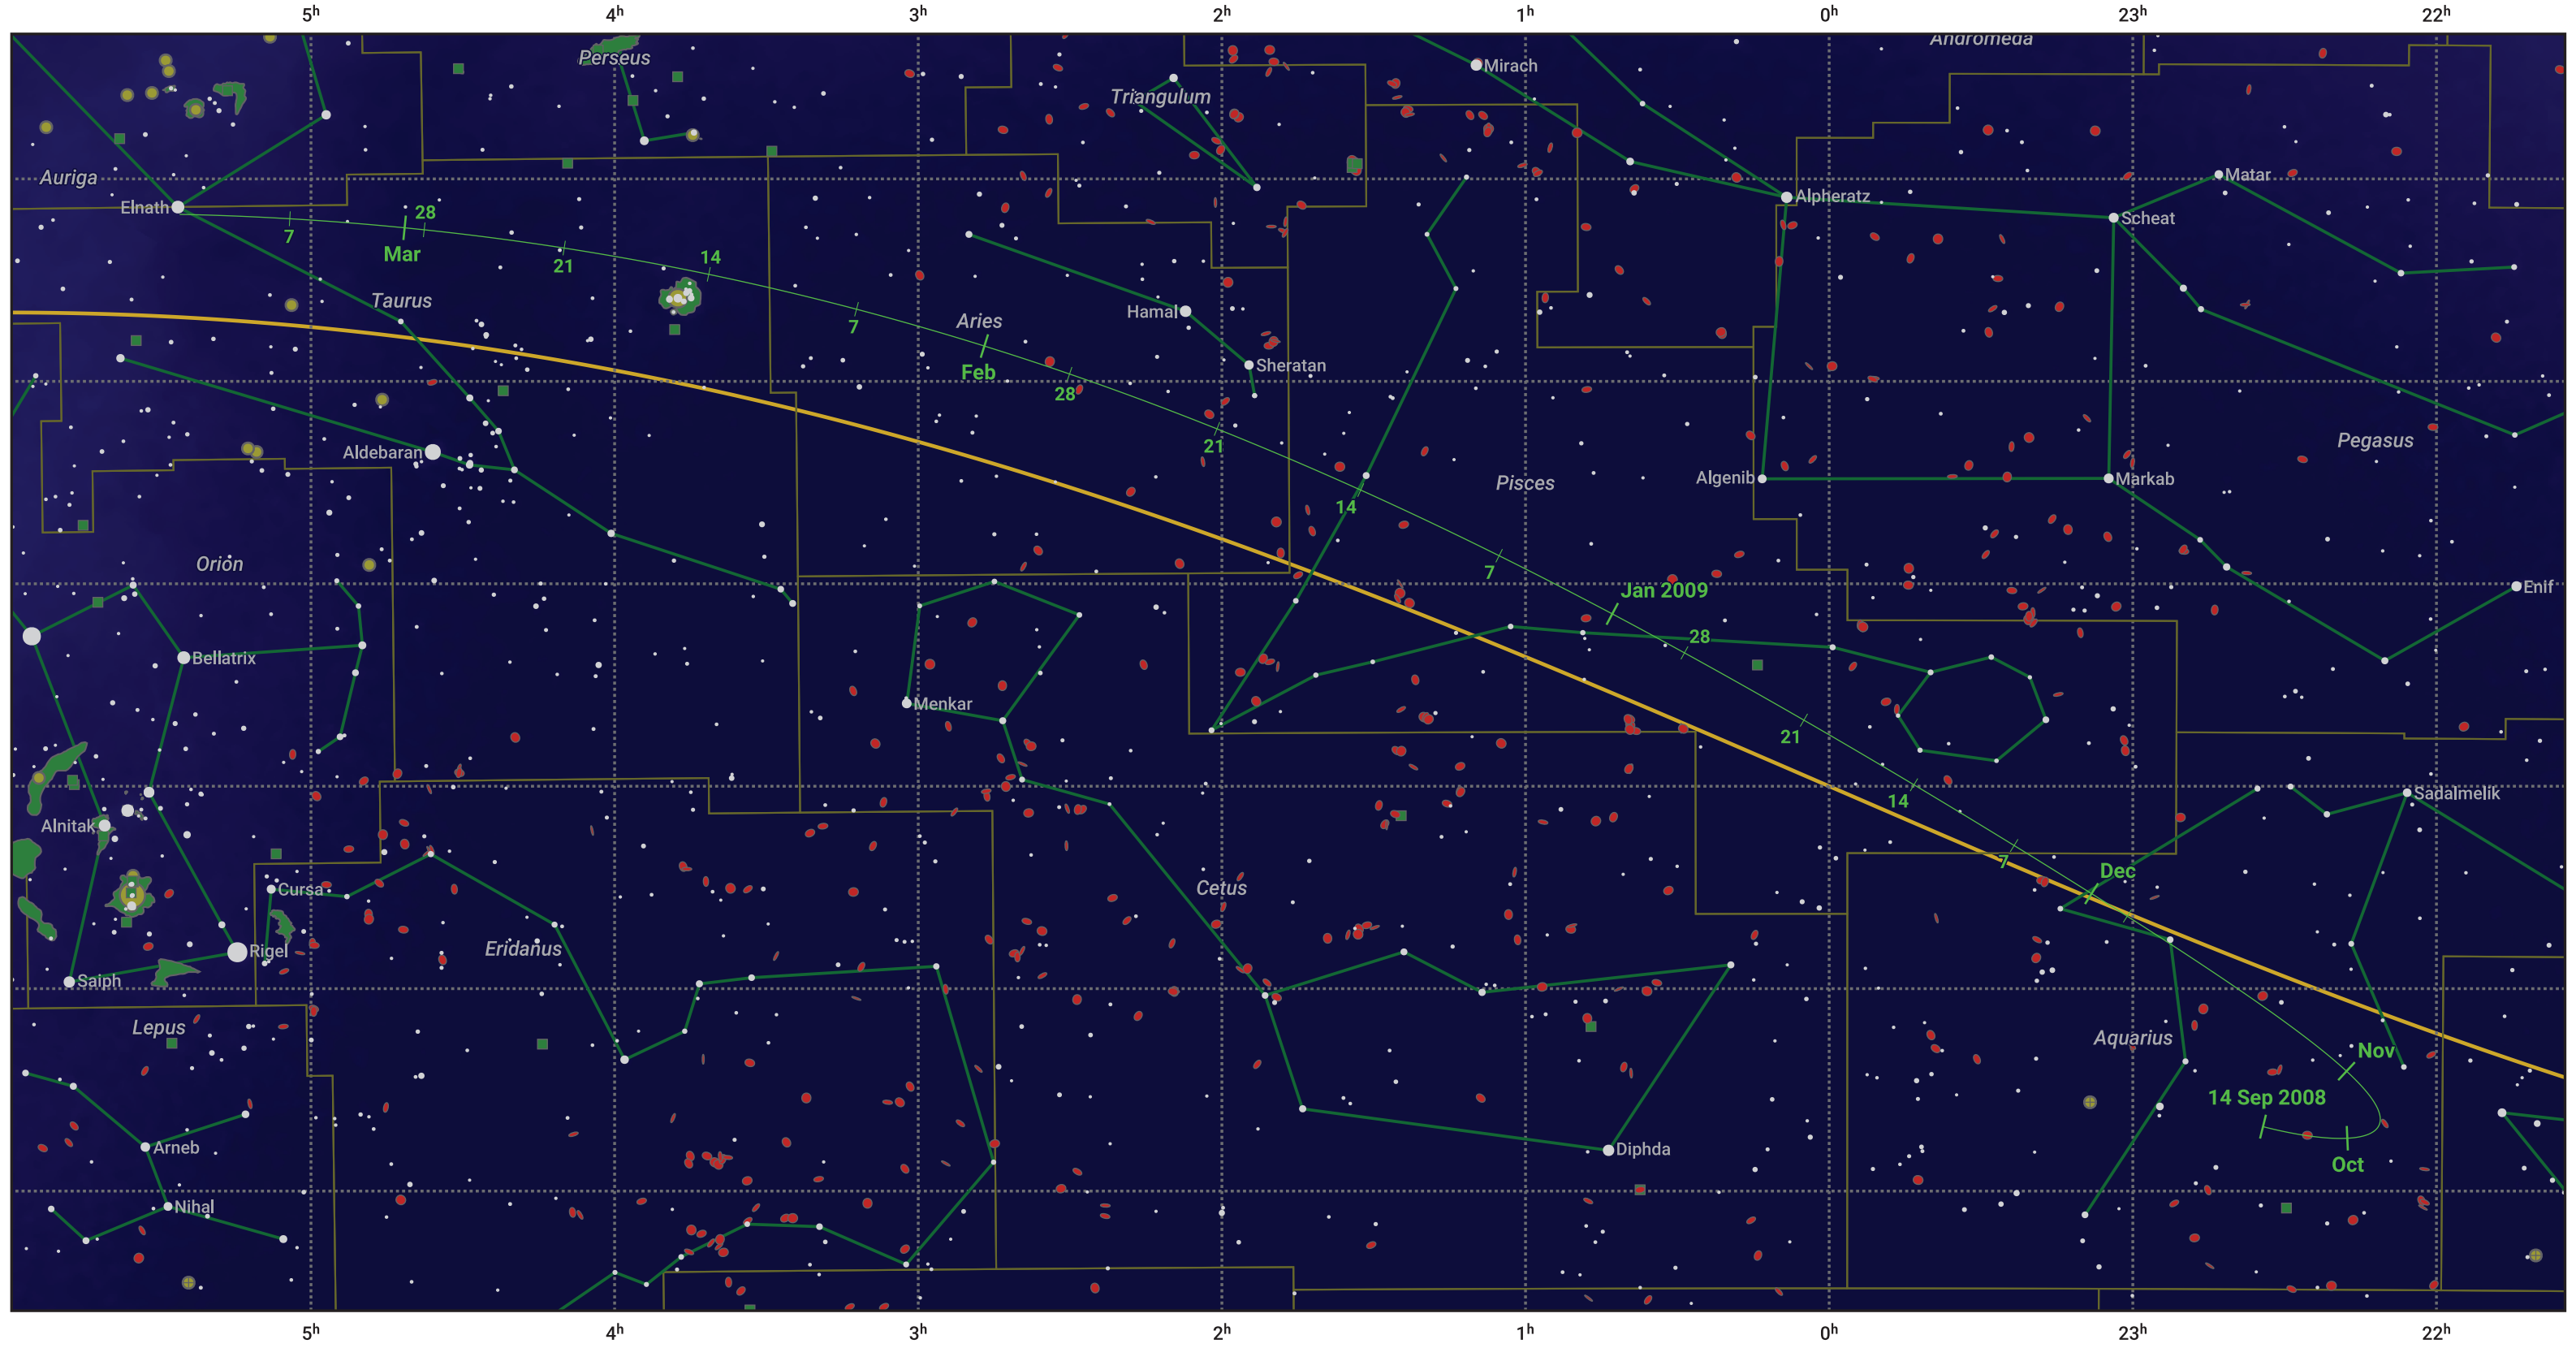

The path of 67P/Churyumov-Gerasimenko starting on 14 Sep 2008

© Dominic Ford 2011–2024. Date markers placed at midnight UTC. Downloaded from <https://in-the-sky.org>

Magnitude scale: 6.0 5.0 4.0 3.0 2.0 1.0 0.0

Ecliptic Plane

Galaxy
 Bright nebula
 Open cluster
 Globular cluster

Date	Mag
2008 Nov 1	9.5
2009 Jan 1	9.3
2009 Mar 1	10.7