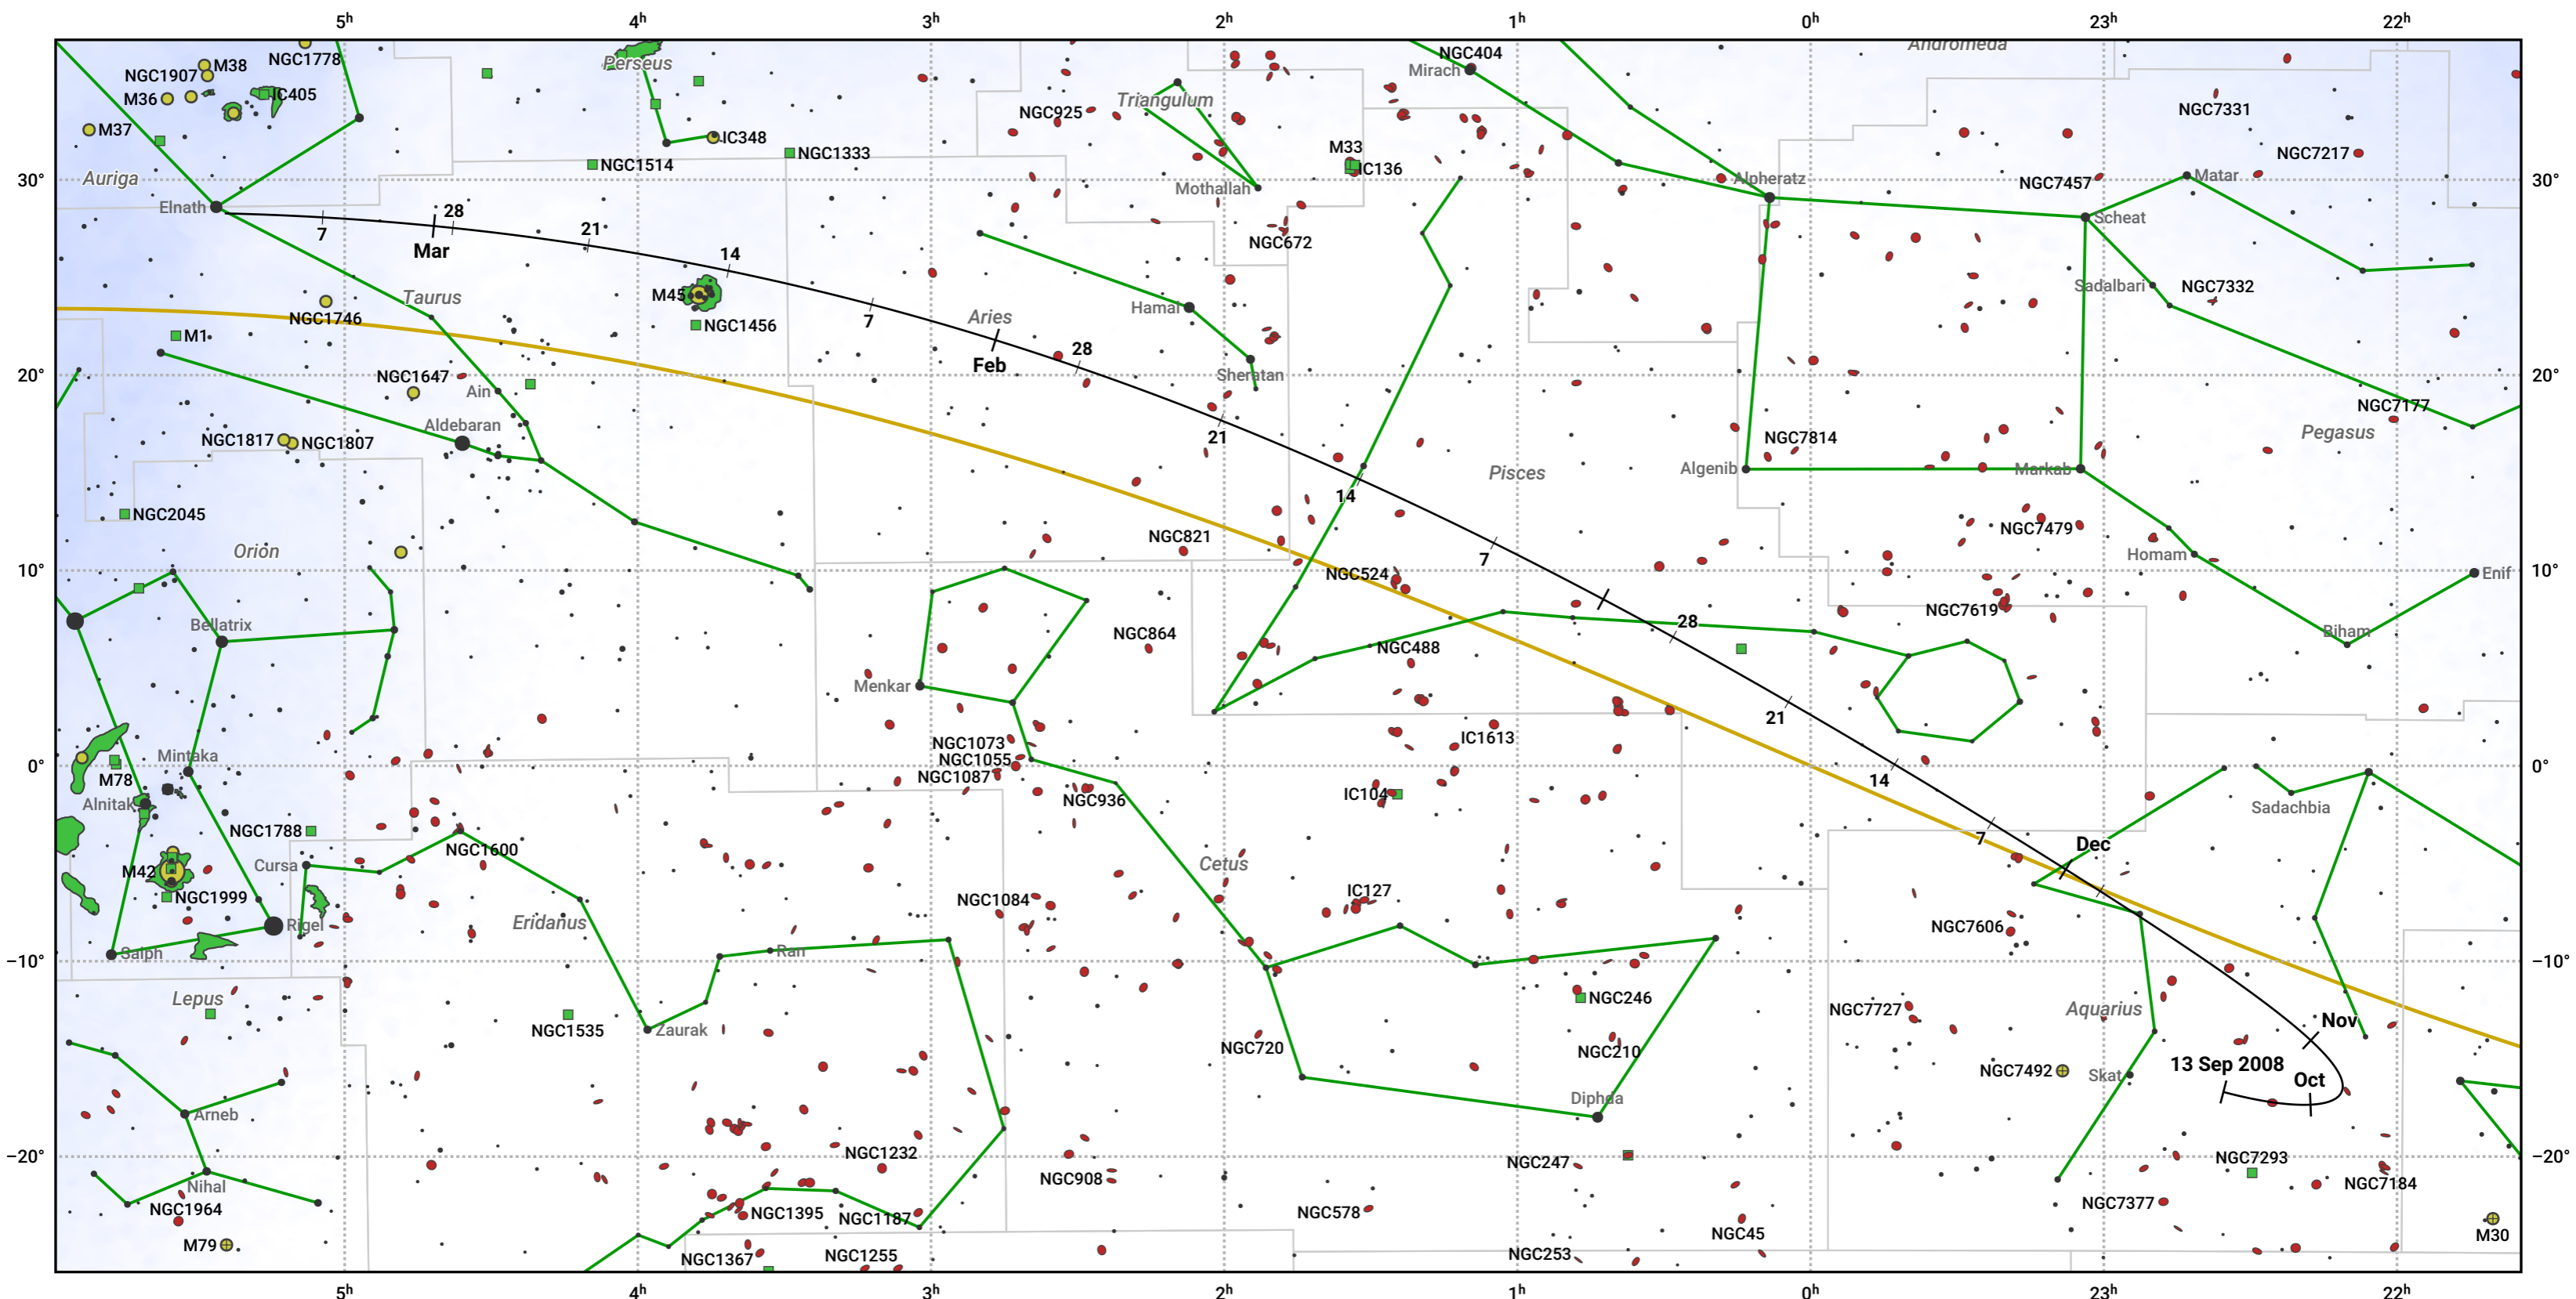

The path of 67P/Churyumov-Gerasimenko starting on 13 Sep 2008

© Dominic Ford 2011–2024. Date markers placed at midnight UTC. Downloaded from <https://in-the-sky.org>

Magnitude scale: ● 6.0 ● 5.0 ● 4.0 ● 3.0 ● 2.0 ● 1.0 ● 0.0

— Ecliptic Plane

● Galaxy ■ Bright nebula ● Open cluster ● Globular cluster

Date	Mag
2008 Nov 1	9.5
2009 Jan 1	9.3
2009 Mar 1	10.7