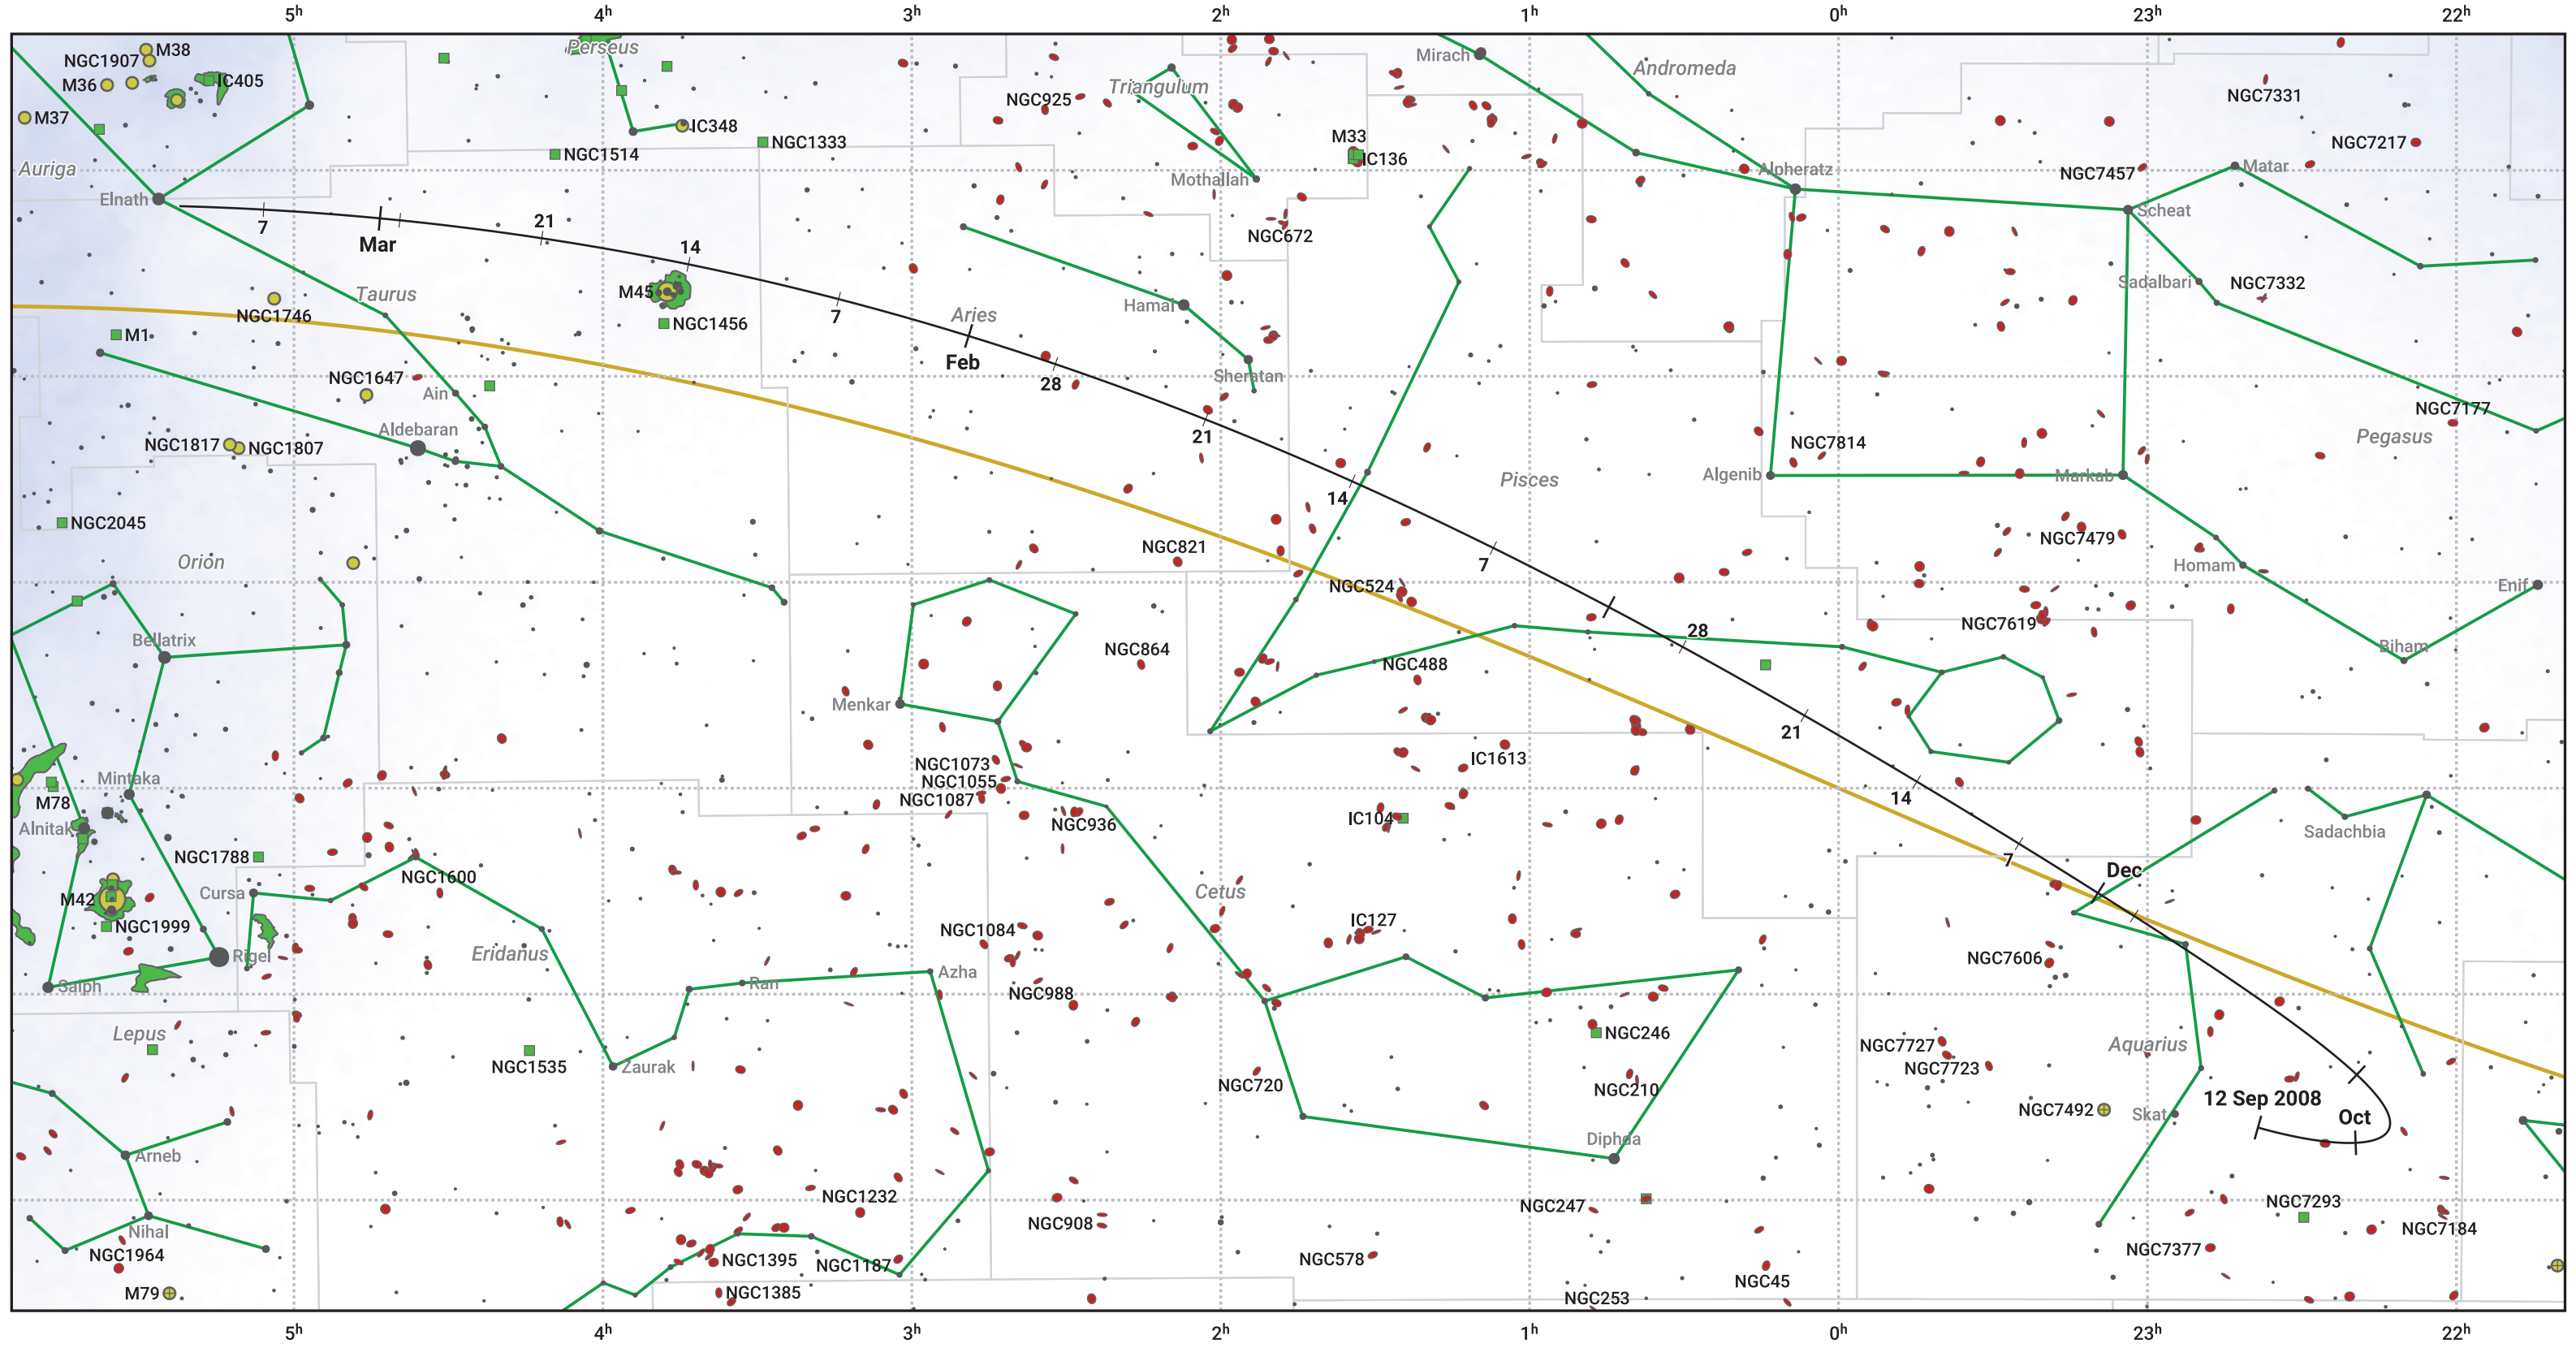

The path of 67P/Churyumov-Gerasimenko starting on 12 Sep 2008

© Dominic Ford 2011–2024. Date markers placed at midnight UTC. Downloaded from <https://in-the-sky.org>

Magnitude scale: ● 6.0 ● 5.0 ● 4.0 ● 3.0 ● 2.0 ● 1.0 ● 0.0

— Ecliptic Plane

● Galaxy ■ Bright nebula ● Open cluster ⊕ Globular cluster

Date	Mag
2008 Nov 1	9.5
2009 Jan 1	9.3
2009 Mar 1	10.7