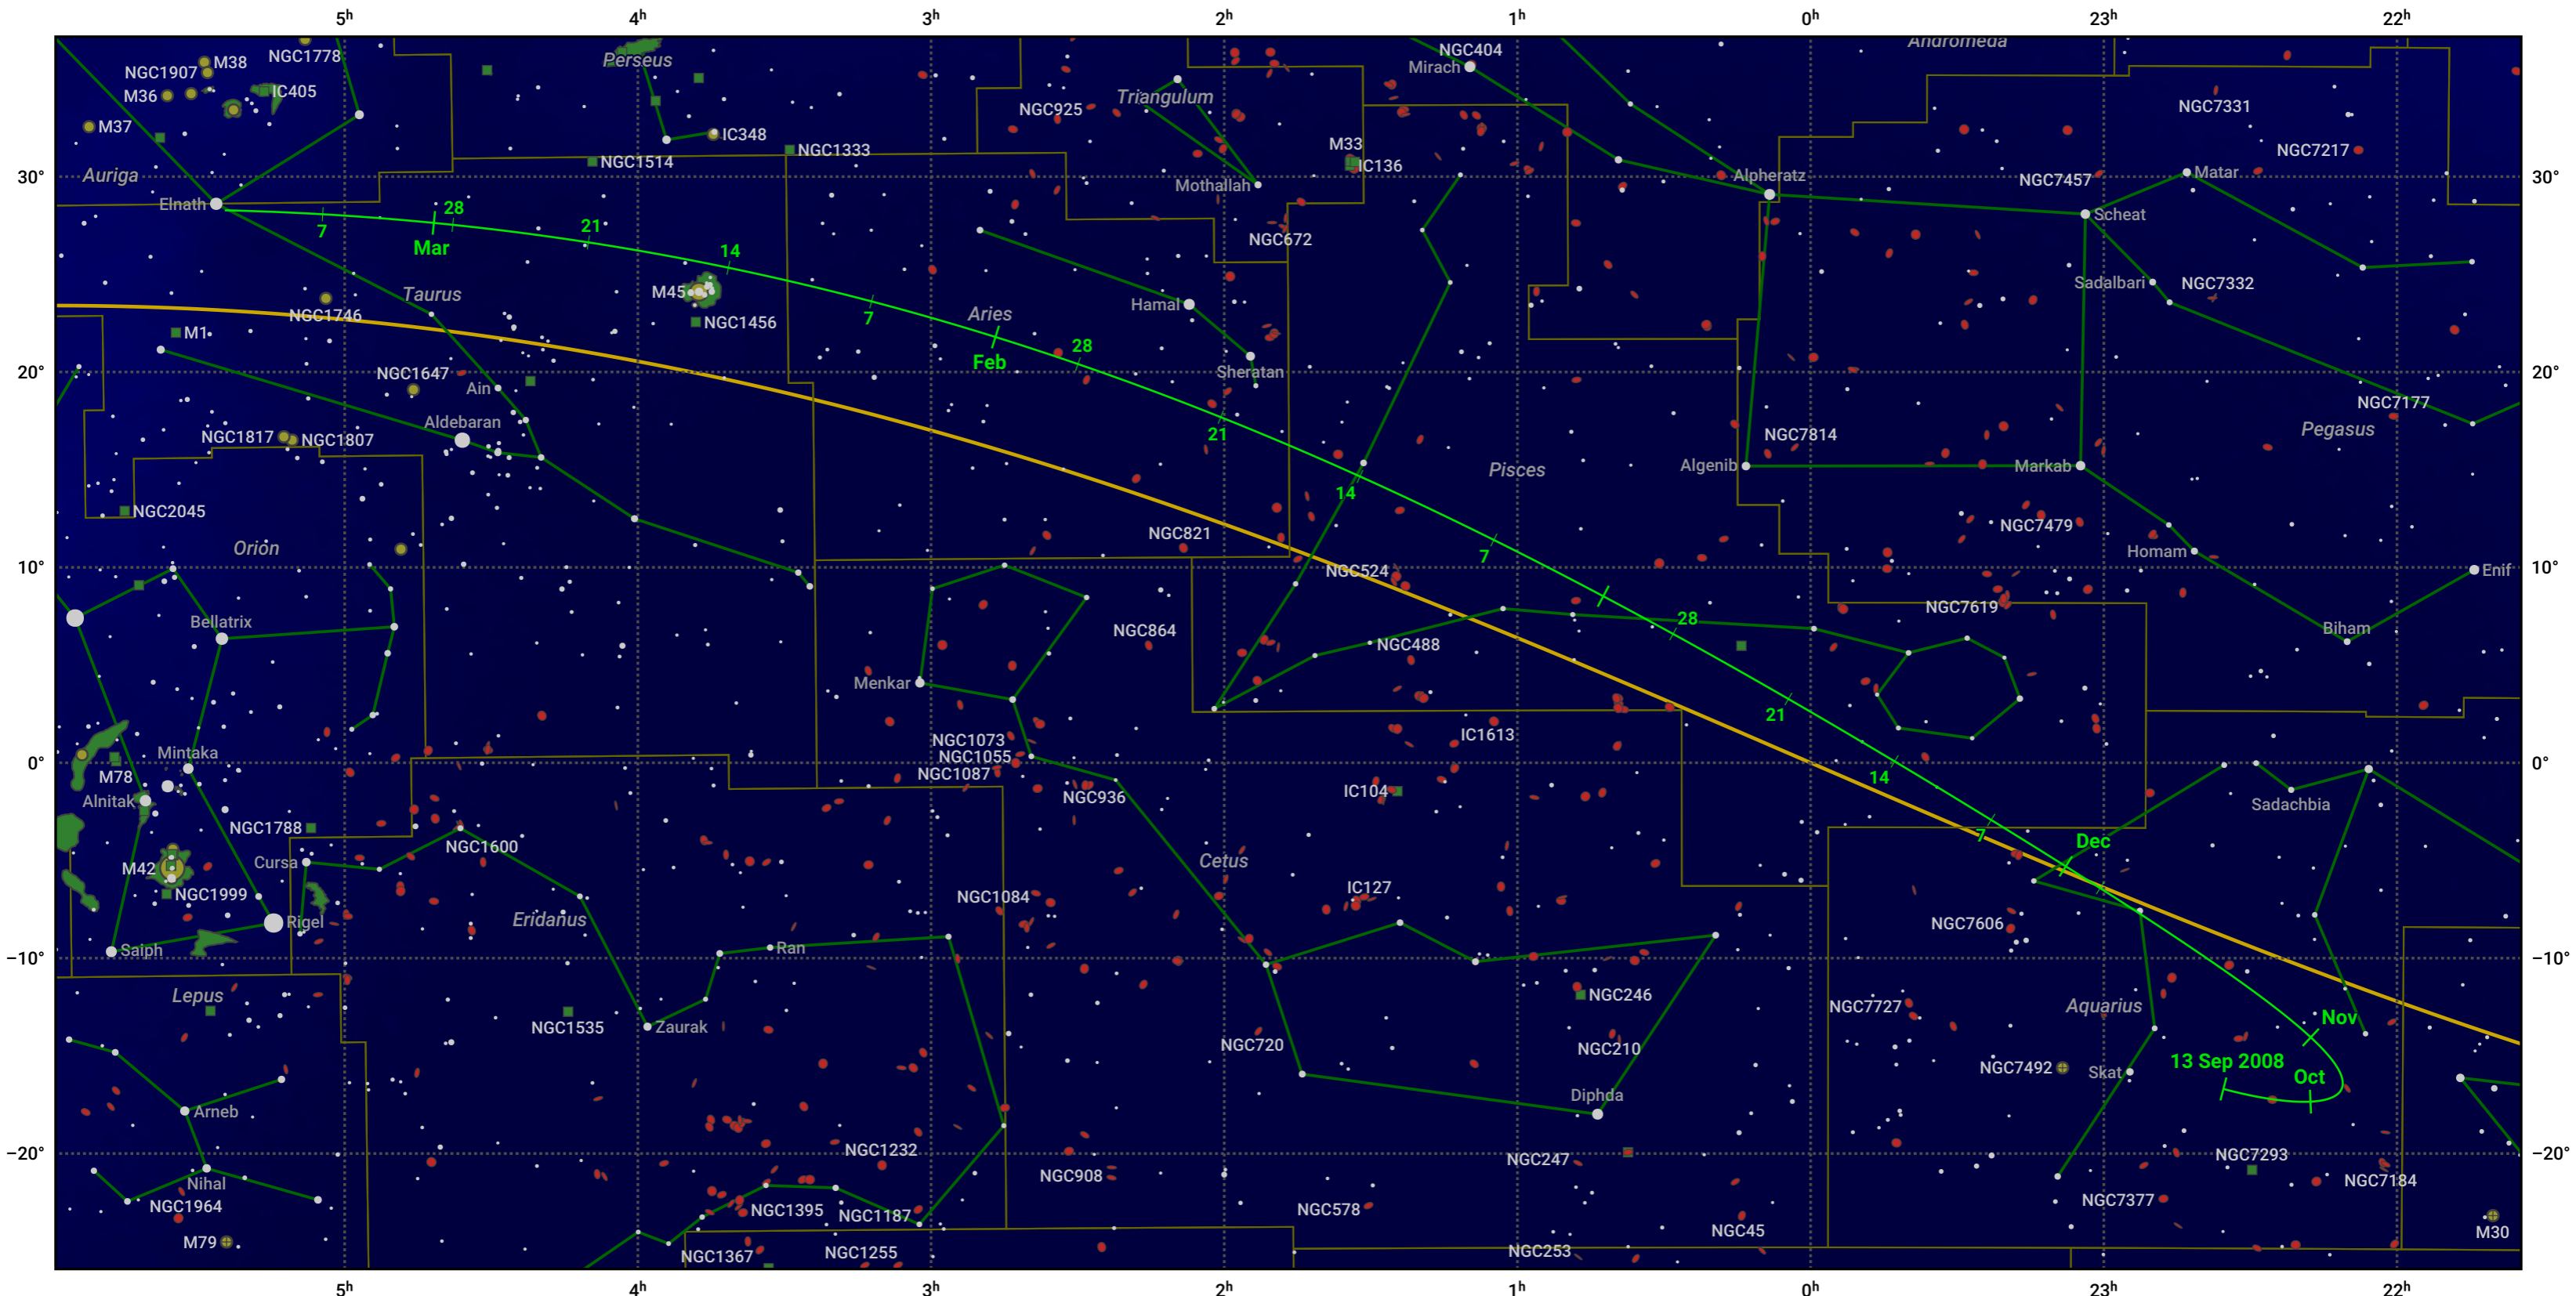

The path of 67P/Churyumov-Gerasimenko starting on 13 Sep 2008

© Dominic Ford 2011–2024. Date markers placed at midnight UTC. Downloaded from <https://in-the-sky.org>

Magnitude scale: ● 6.0 ● 5.0 ● 4.0 ● 3.0 ● 2.0 ● 1.0 ● 0.0

— Ecliptic Plane

● Galaxy ■ Bright nebula ● Open cluster ● Globular cluster

Date	Mag
2008 Nov 1	9.5
2009 Jan 1	9.3
2009 Mar 1	10.7