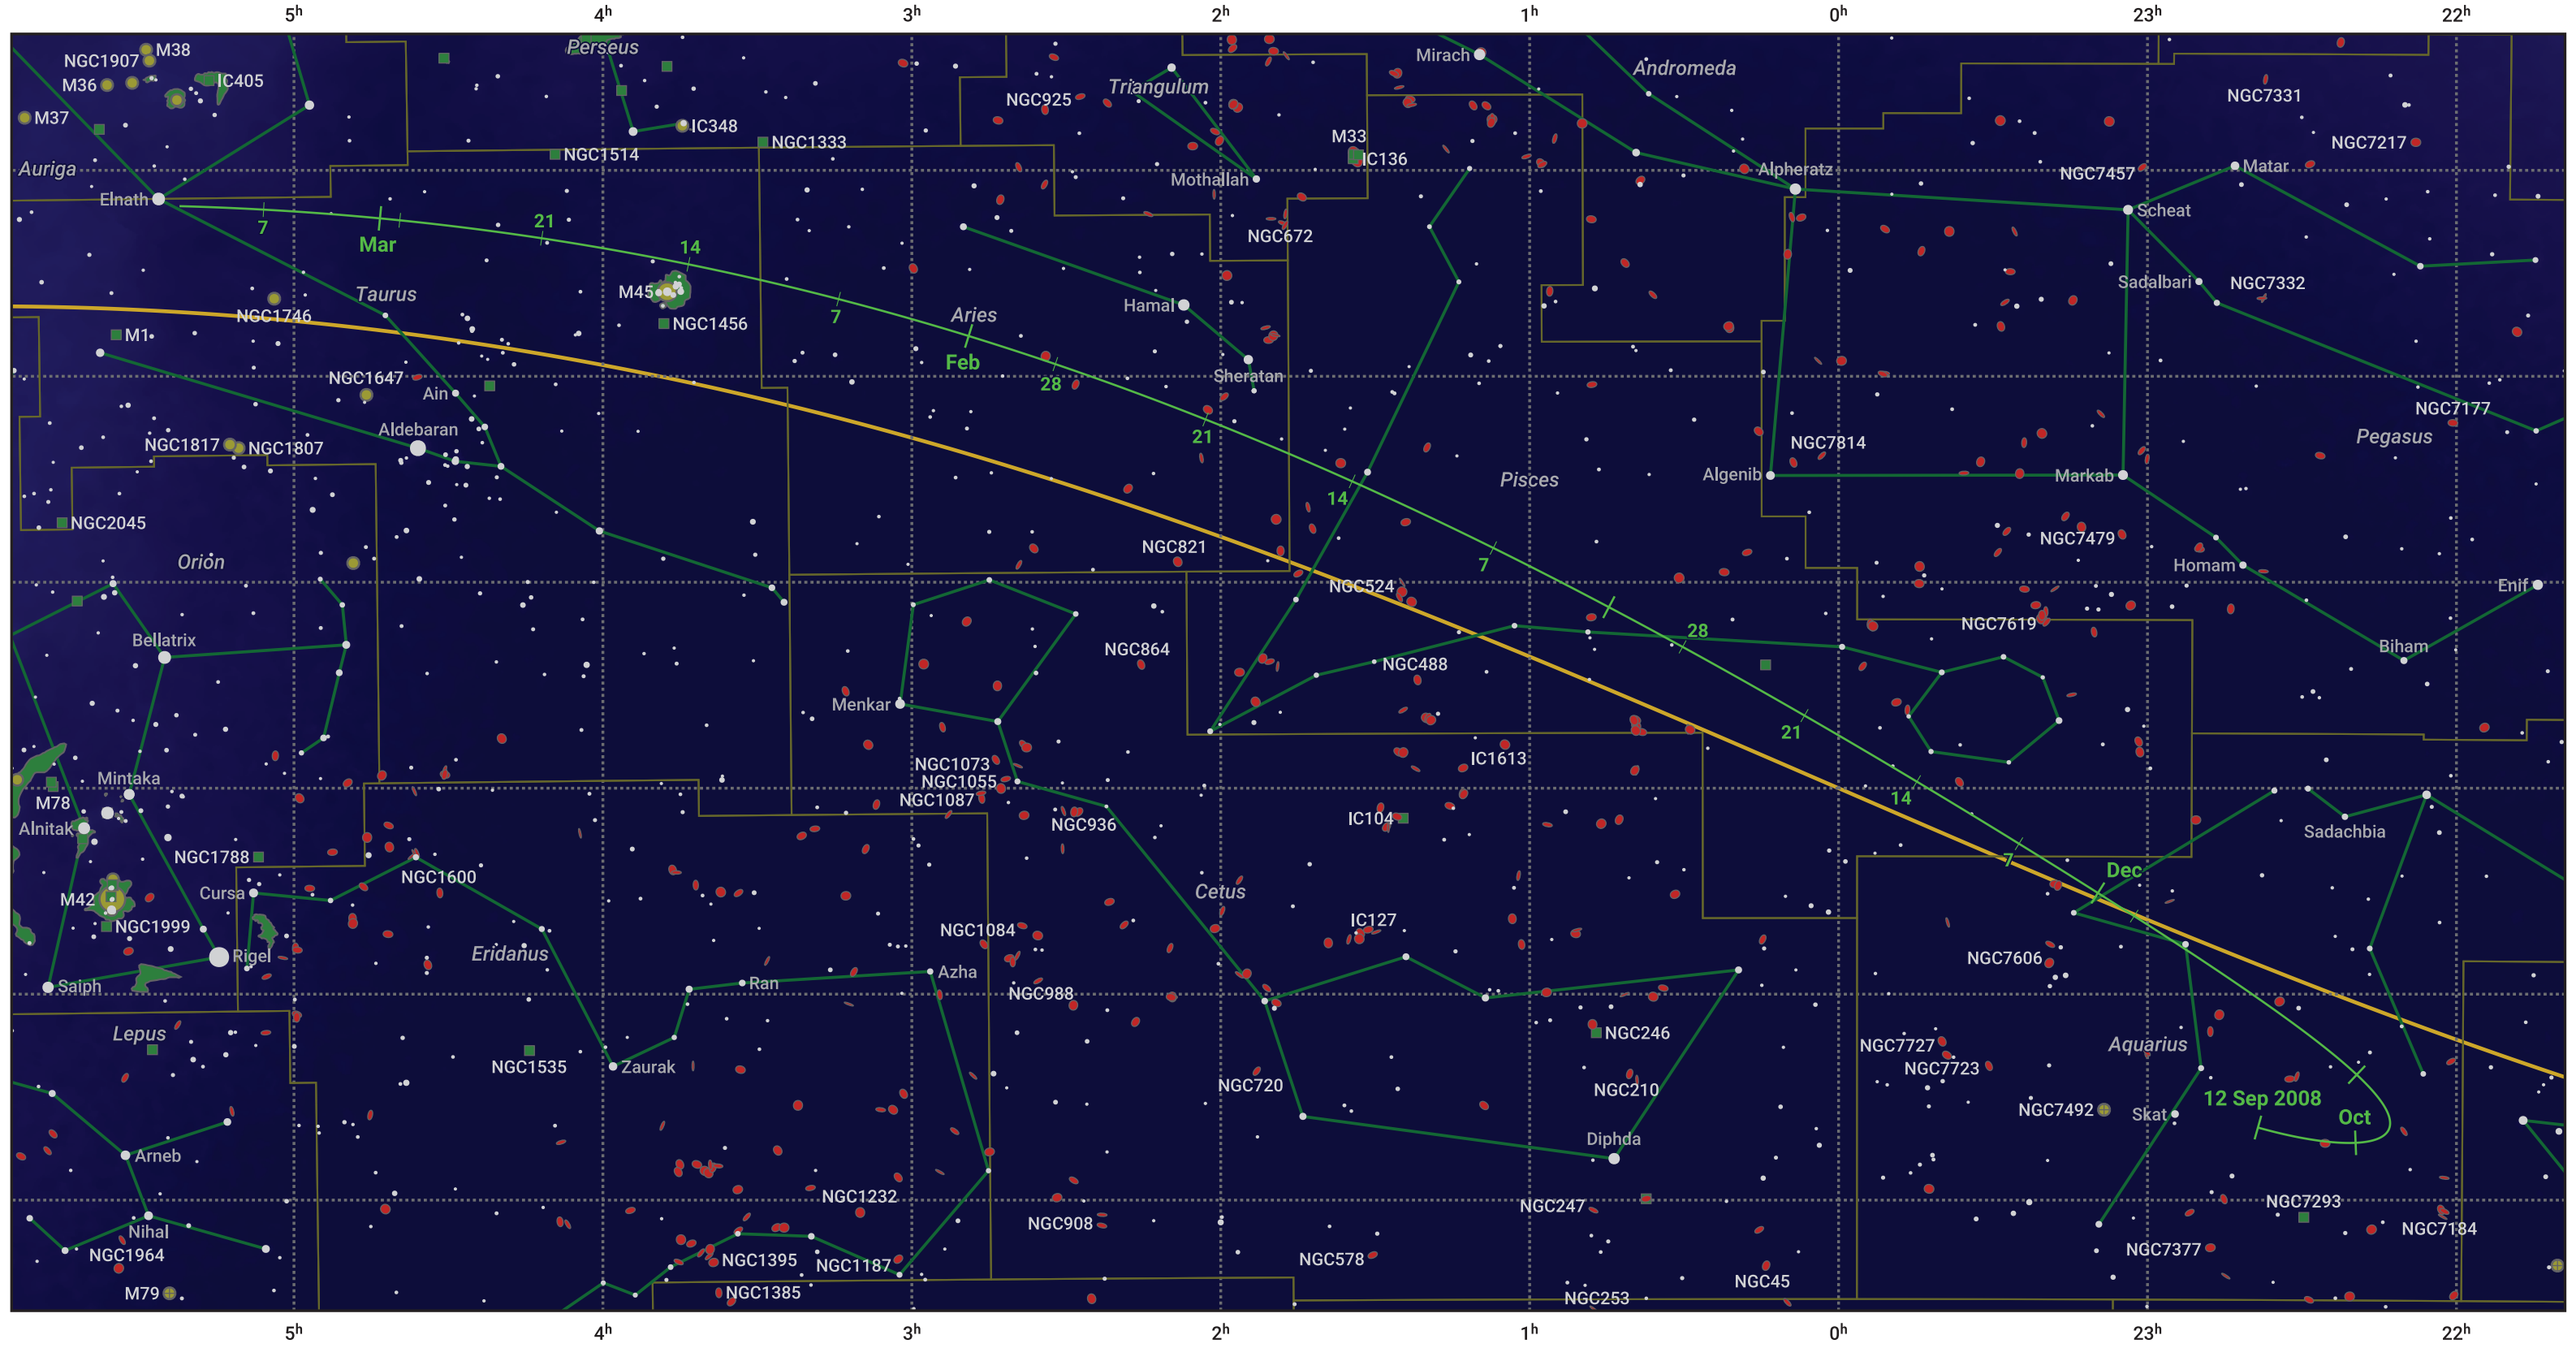

The path of 67P/Churyumov-Gerasimenko starting on 12 Sep 2008

© Dominic Ford 2011–2024. Date markers placed at midnight UTC. Downloaded from <https://in-the-sky.org>

Magnitude scale: ● 6.0 ● 5.0 ● 4.0 ● 3.0 ● 2.0 ● 1.0 ● 0.0

— Ecliptic Plane

● Galaxy ■ Bright nebula ● Open cluster ● Globular cluster

Date	Mag
2008 Sep 12	9.5
2009 Jan 1	9.3
2009 Mar 1	10.7