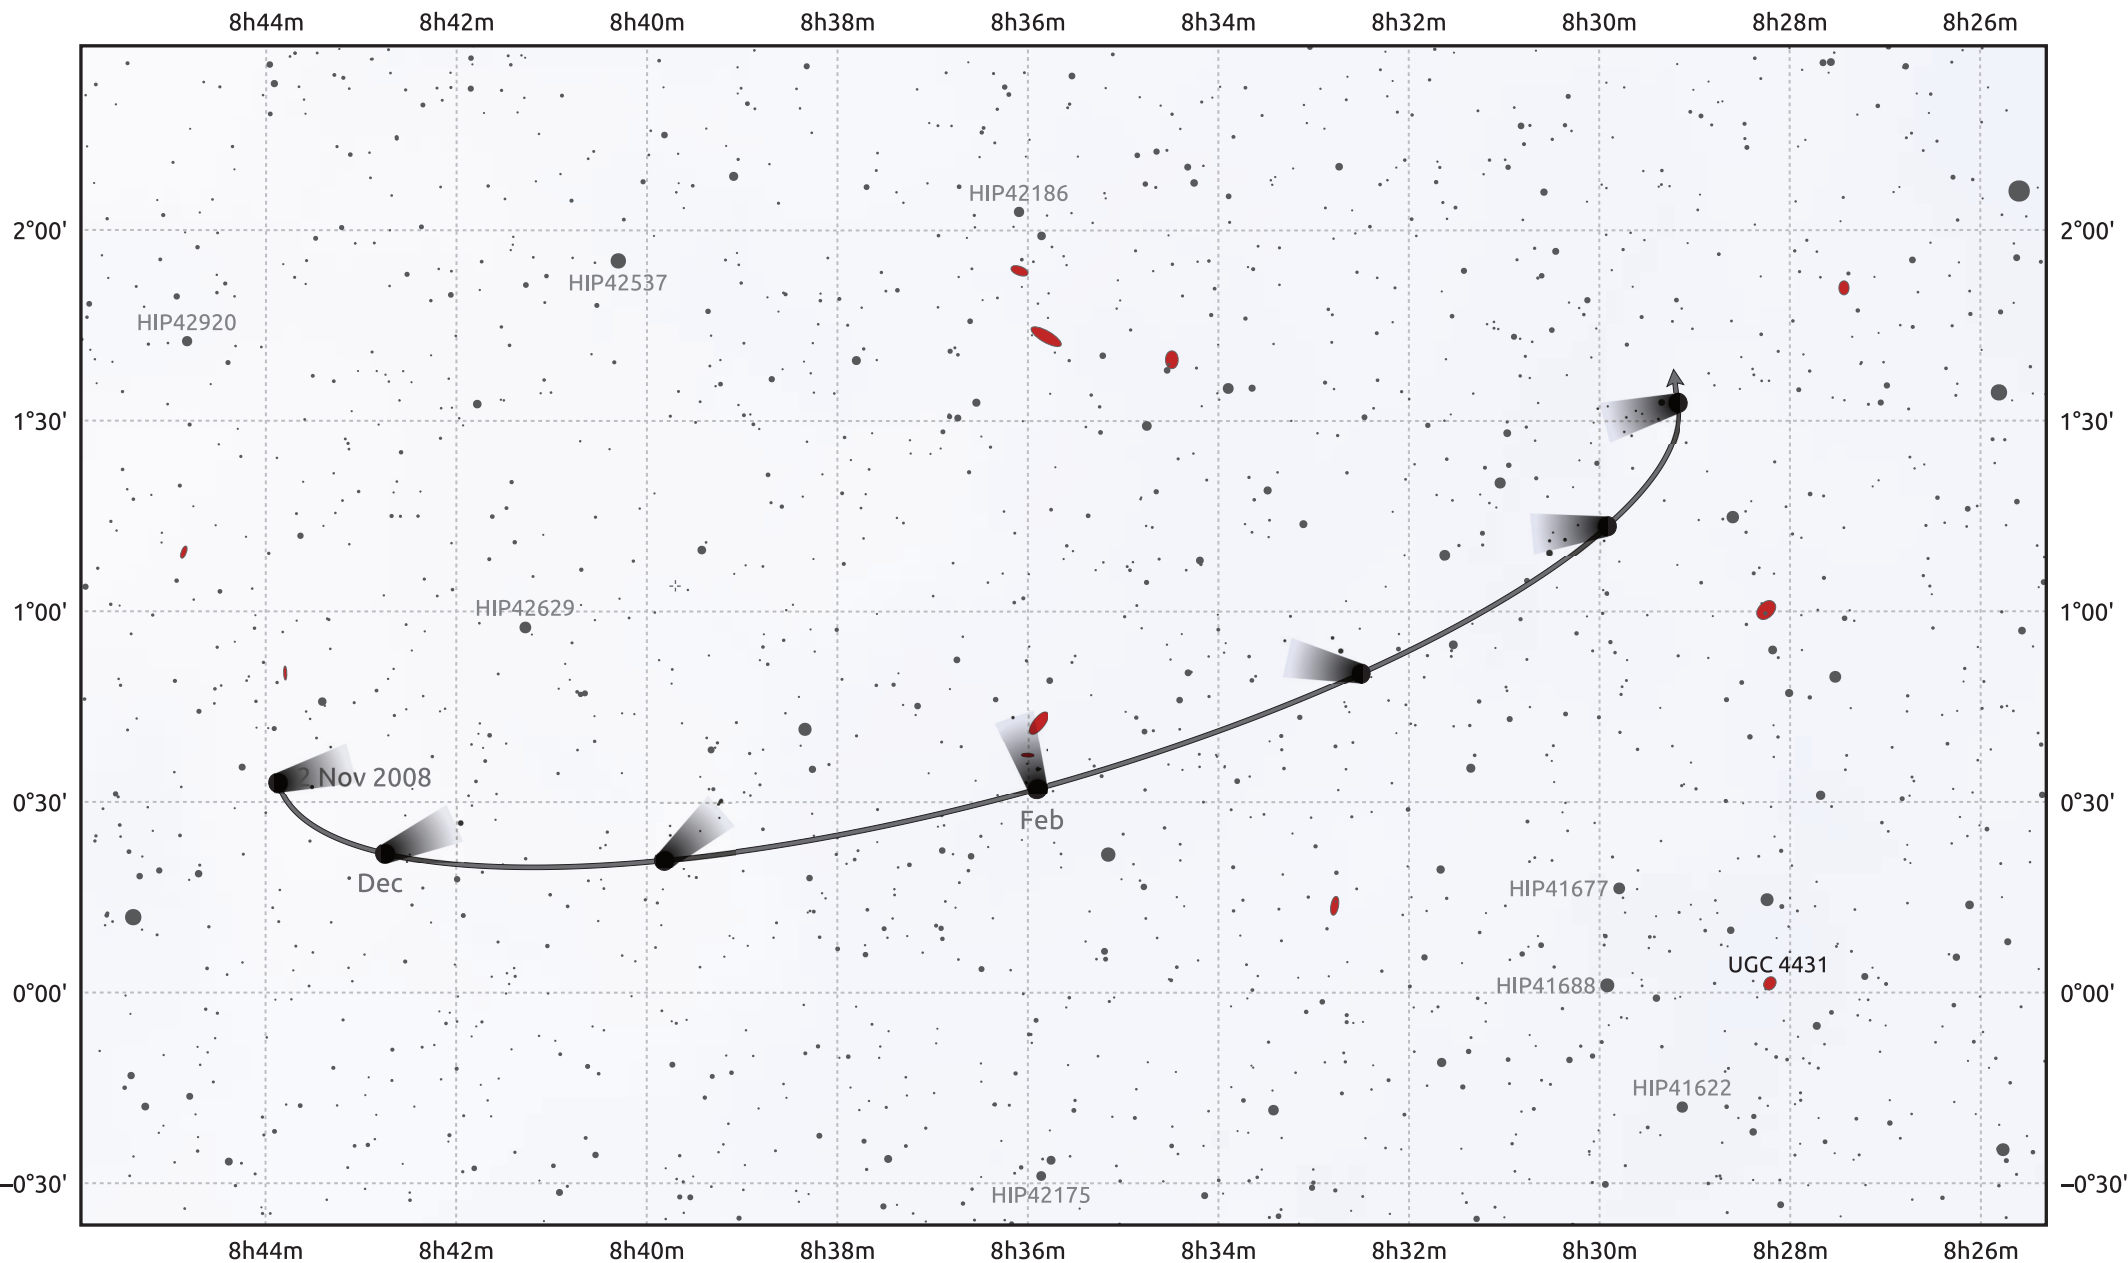

The path of 1P/Halley starting on 2 Nov 2008

© Dominic Ford 2011–2026. Date markers placed at midnight UTC. Downloaded from <https://in-the-sky.org>

Magnitude scale: 13.0 12.0 11.0 10.0 9.0 8.0 7.0 6.0 5.0

— Ecliptic Plane

Date	Mag
2009 Jan 1	nan
2009 Mar 1	nan
2009 May 1	nan

- Galaxy
- Bright nebula
- Open cluster
- ⊕ Globular cluster
- ⊕ Planetary nebula