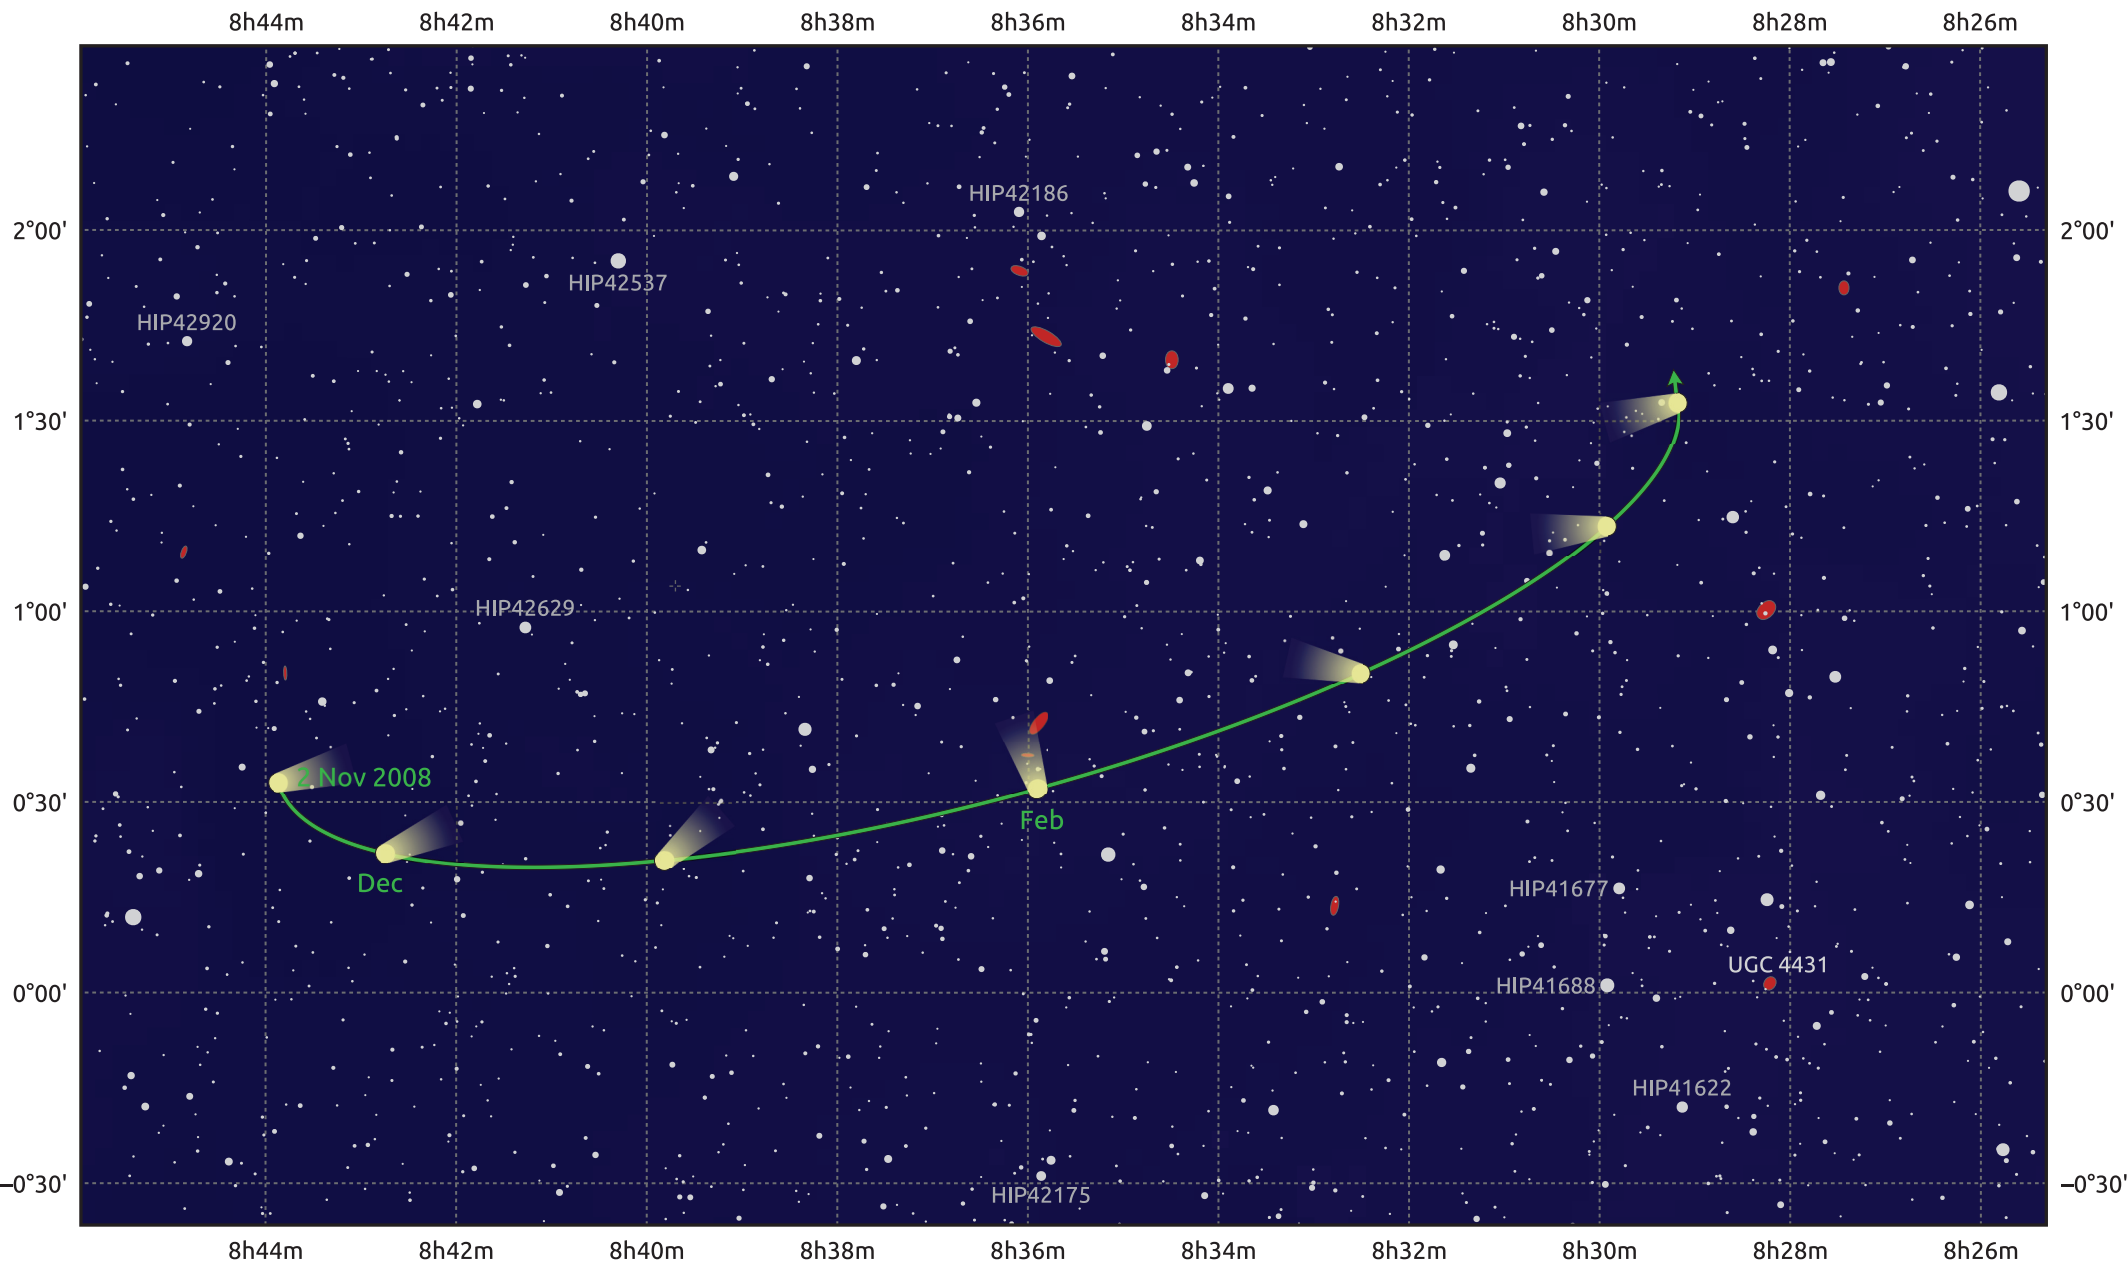

# The path of 1P/Halley starting on 2 Nov 2008

© Dominic Ford 2011–2026. Date markers placed at midnight UTC. Downloaded from <https://in-the-sky.org>

Magnitude scale: 13.0 12.0 11.0 10.0 9.0 8.0 7.0 6.0 5.0

— Ecliptic Plane

- Galaxy
- Bright nebula
- Open cluster
- ⊕ Globular cluster
- ⊕ Planetary nebula

Date	Mag
2009 Jan 1	nan
2009 Mar 1	nan
2009 May 1	nan