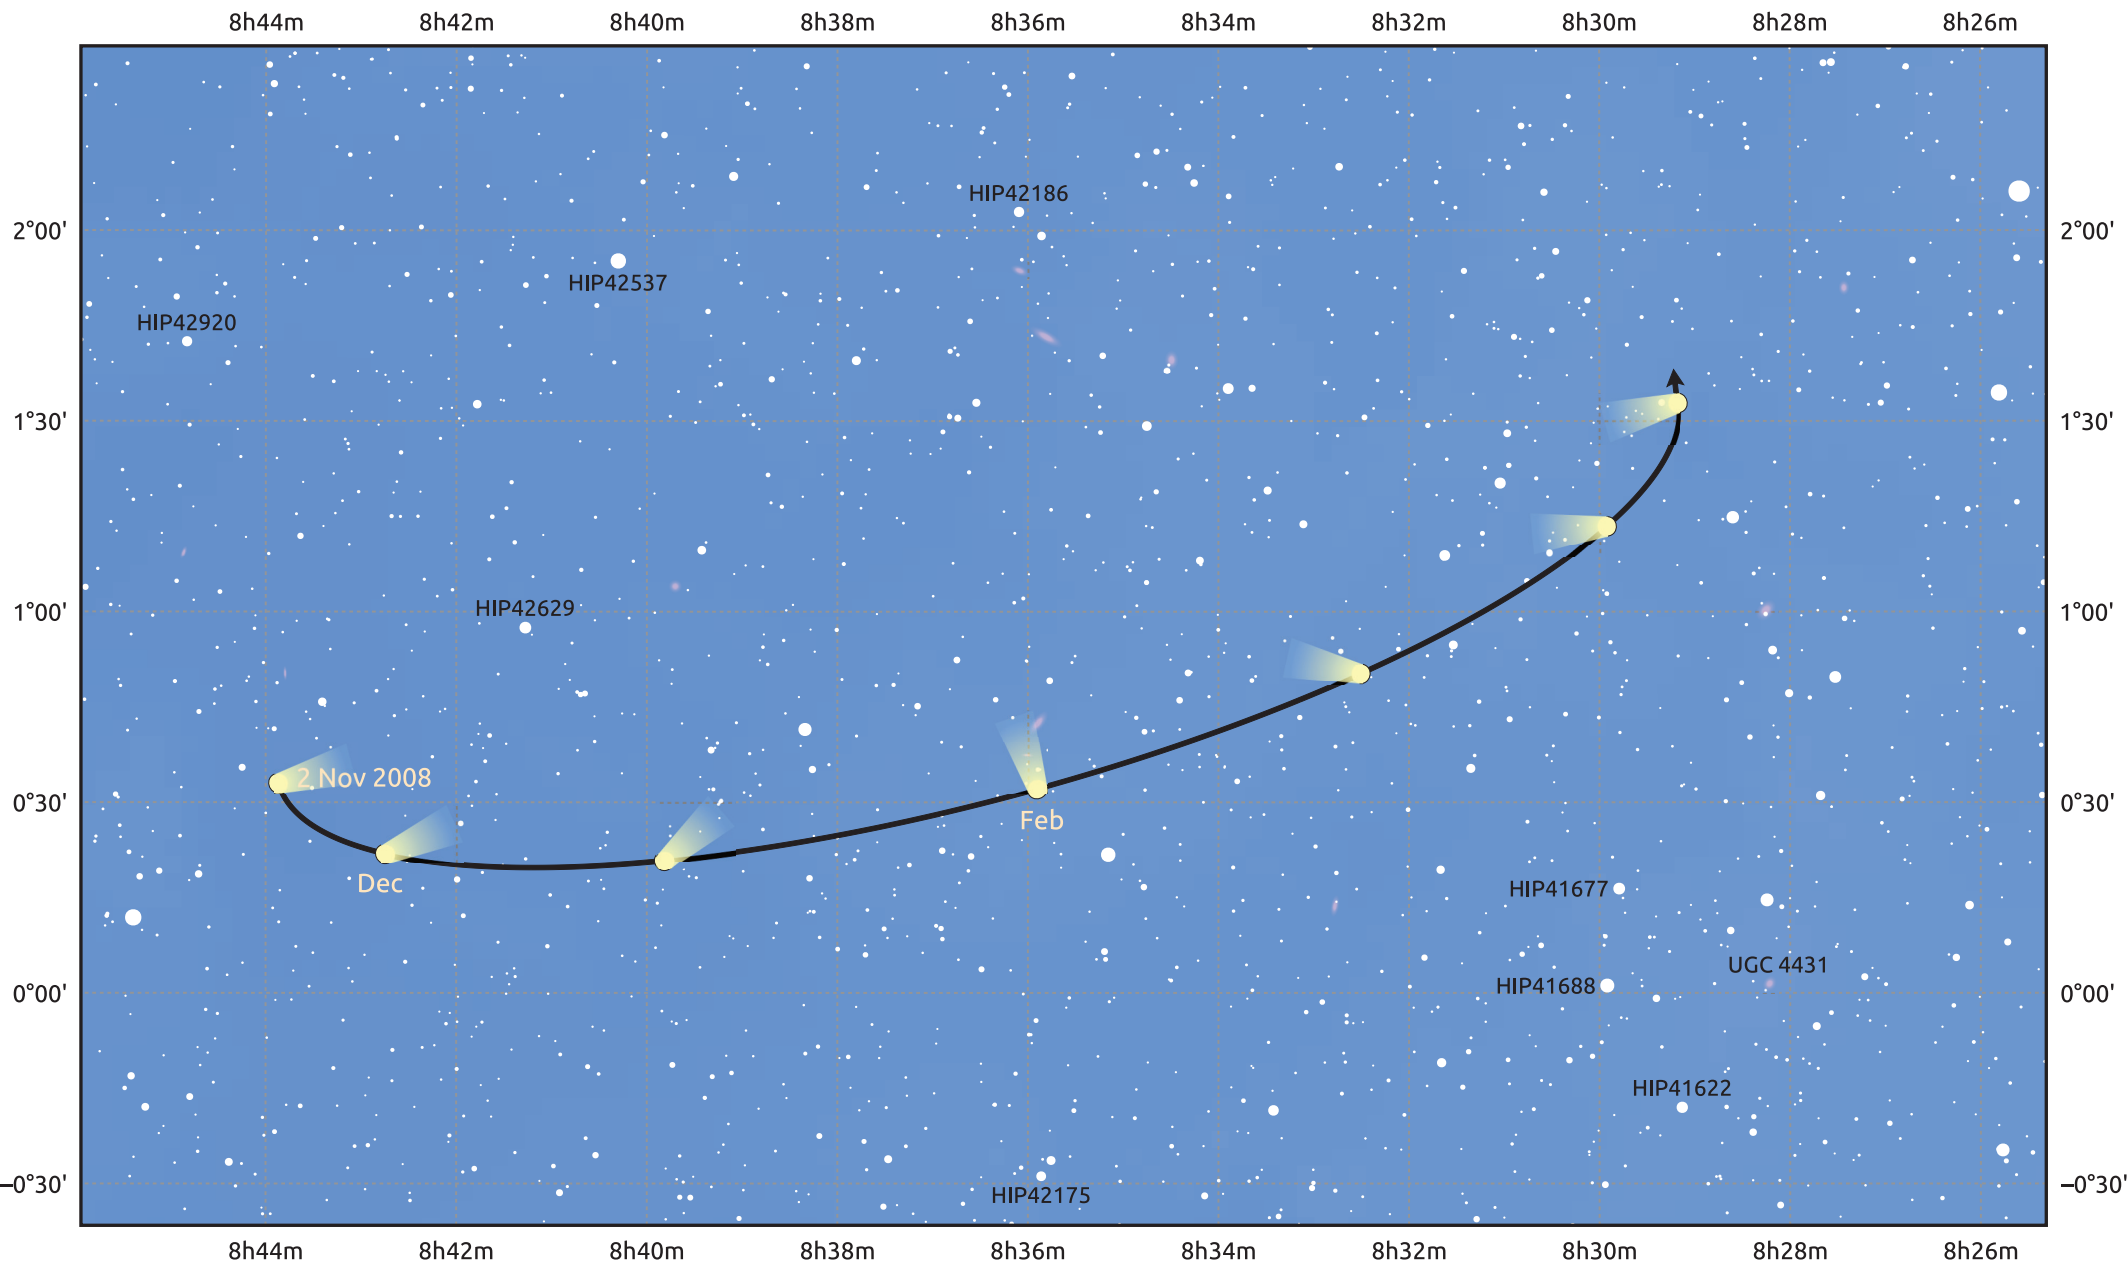

The path of 1P/Halley starting on 2 Nov 2008

© Dominic Ford 2011–2026. Date markers placed at midnight UTC. Downloaded from <https://in-the-sky.org>

Magnitude scale: • 13.0 • 12.0 • 11.0 • 10.0 • 9.0 • 8.0 • 7.0 • 6.0 • 5.0

— Ecliptic Plane

Galaxy Bright nebula Open cluster Globular cluster Planetary nebula

Date	Mag
2009 Jan 1	nan
2009 Mar 1	nan
2009 May 1	nan