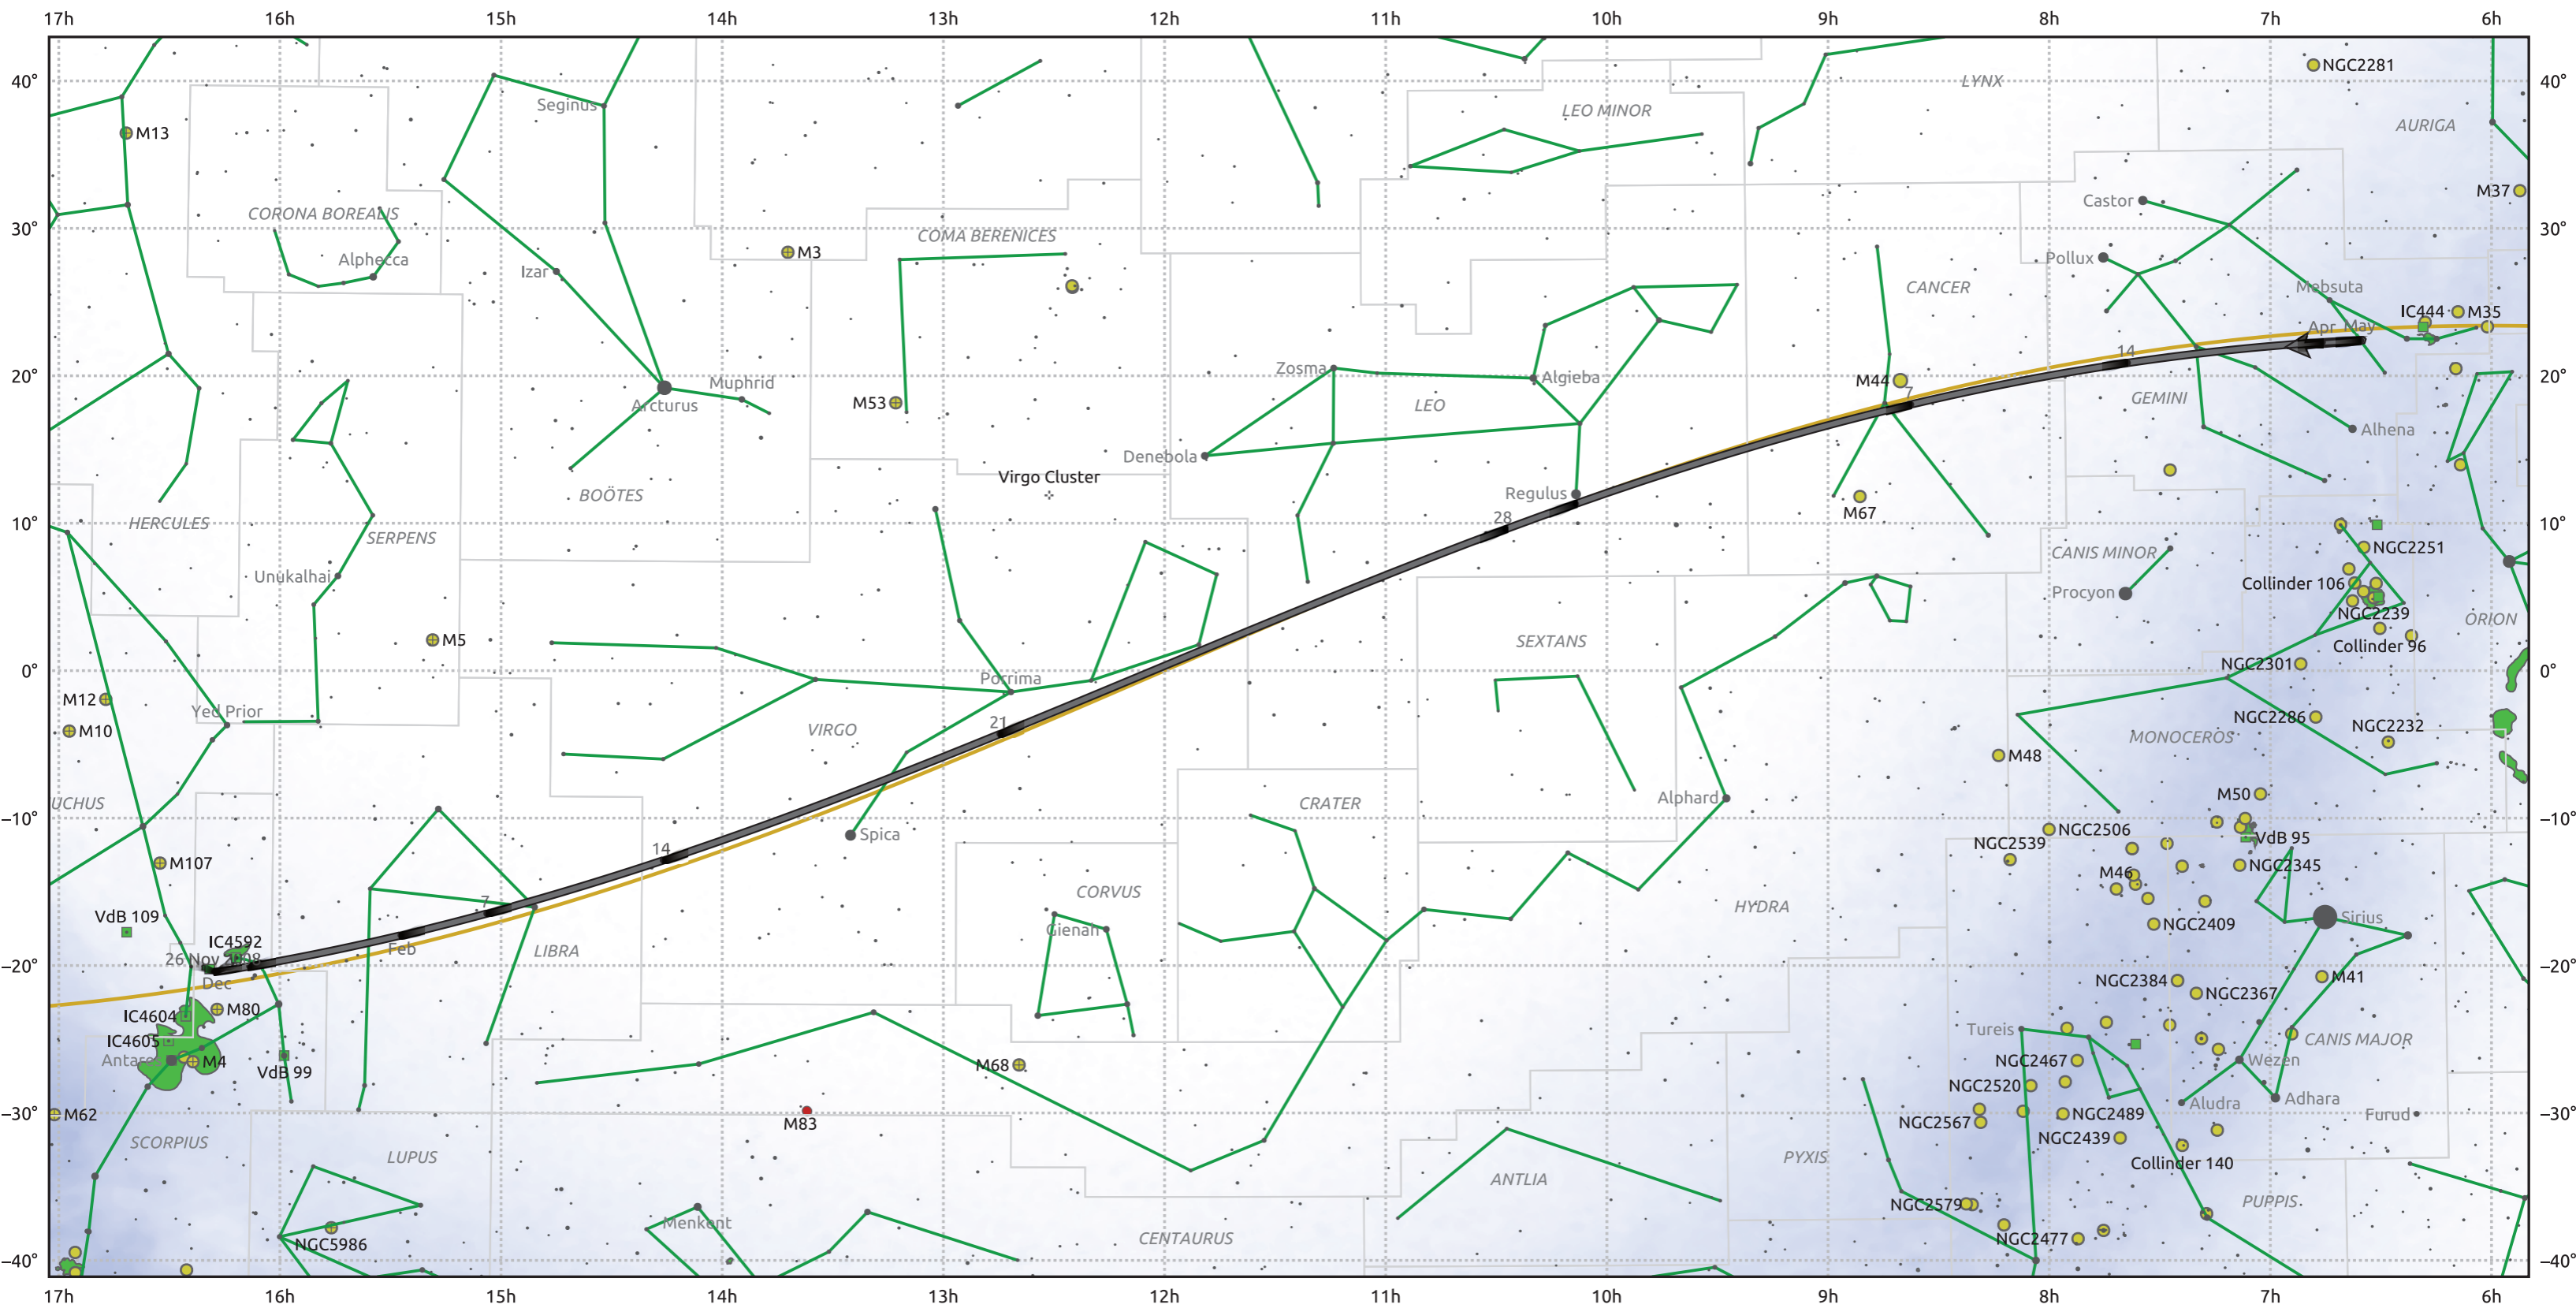

# The path of C/2007 N3 (Lulin) starting on 26 Nov 2008

© Dominic Ford 2011–2025. Date markers placed at midnight UTC. Downloaded from <https://in-the-sky.org>

Magnitude scale: 6.0 5.0 4.0 3.0 2.0 1.0 0.0 -1.0 -2.0

— Ecliptic Plane

Galaxy    Bright nebula    Open cluster    Globular cluster    Planetary nebula

Date	Mag
2008 Dec 26	7.9
2009 Jan 1	7.7
2009 Jan 22	6.9
2009 Feb 9	5.9
2009 Feb 24	4.9
2009 Mar 1	5.1
2009 Mar 8	6.0
2009 Mar 16	7.0
2009 Mar 26	8.0
2009 Apr 8	9.1
2009 Apr 24	10.1
2009 May 1	10.5
2009 May 14	11.1