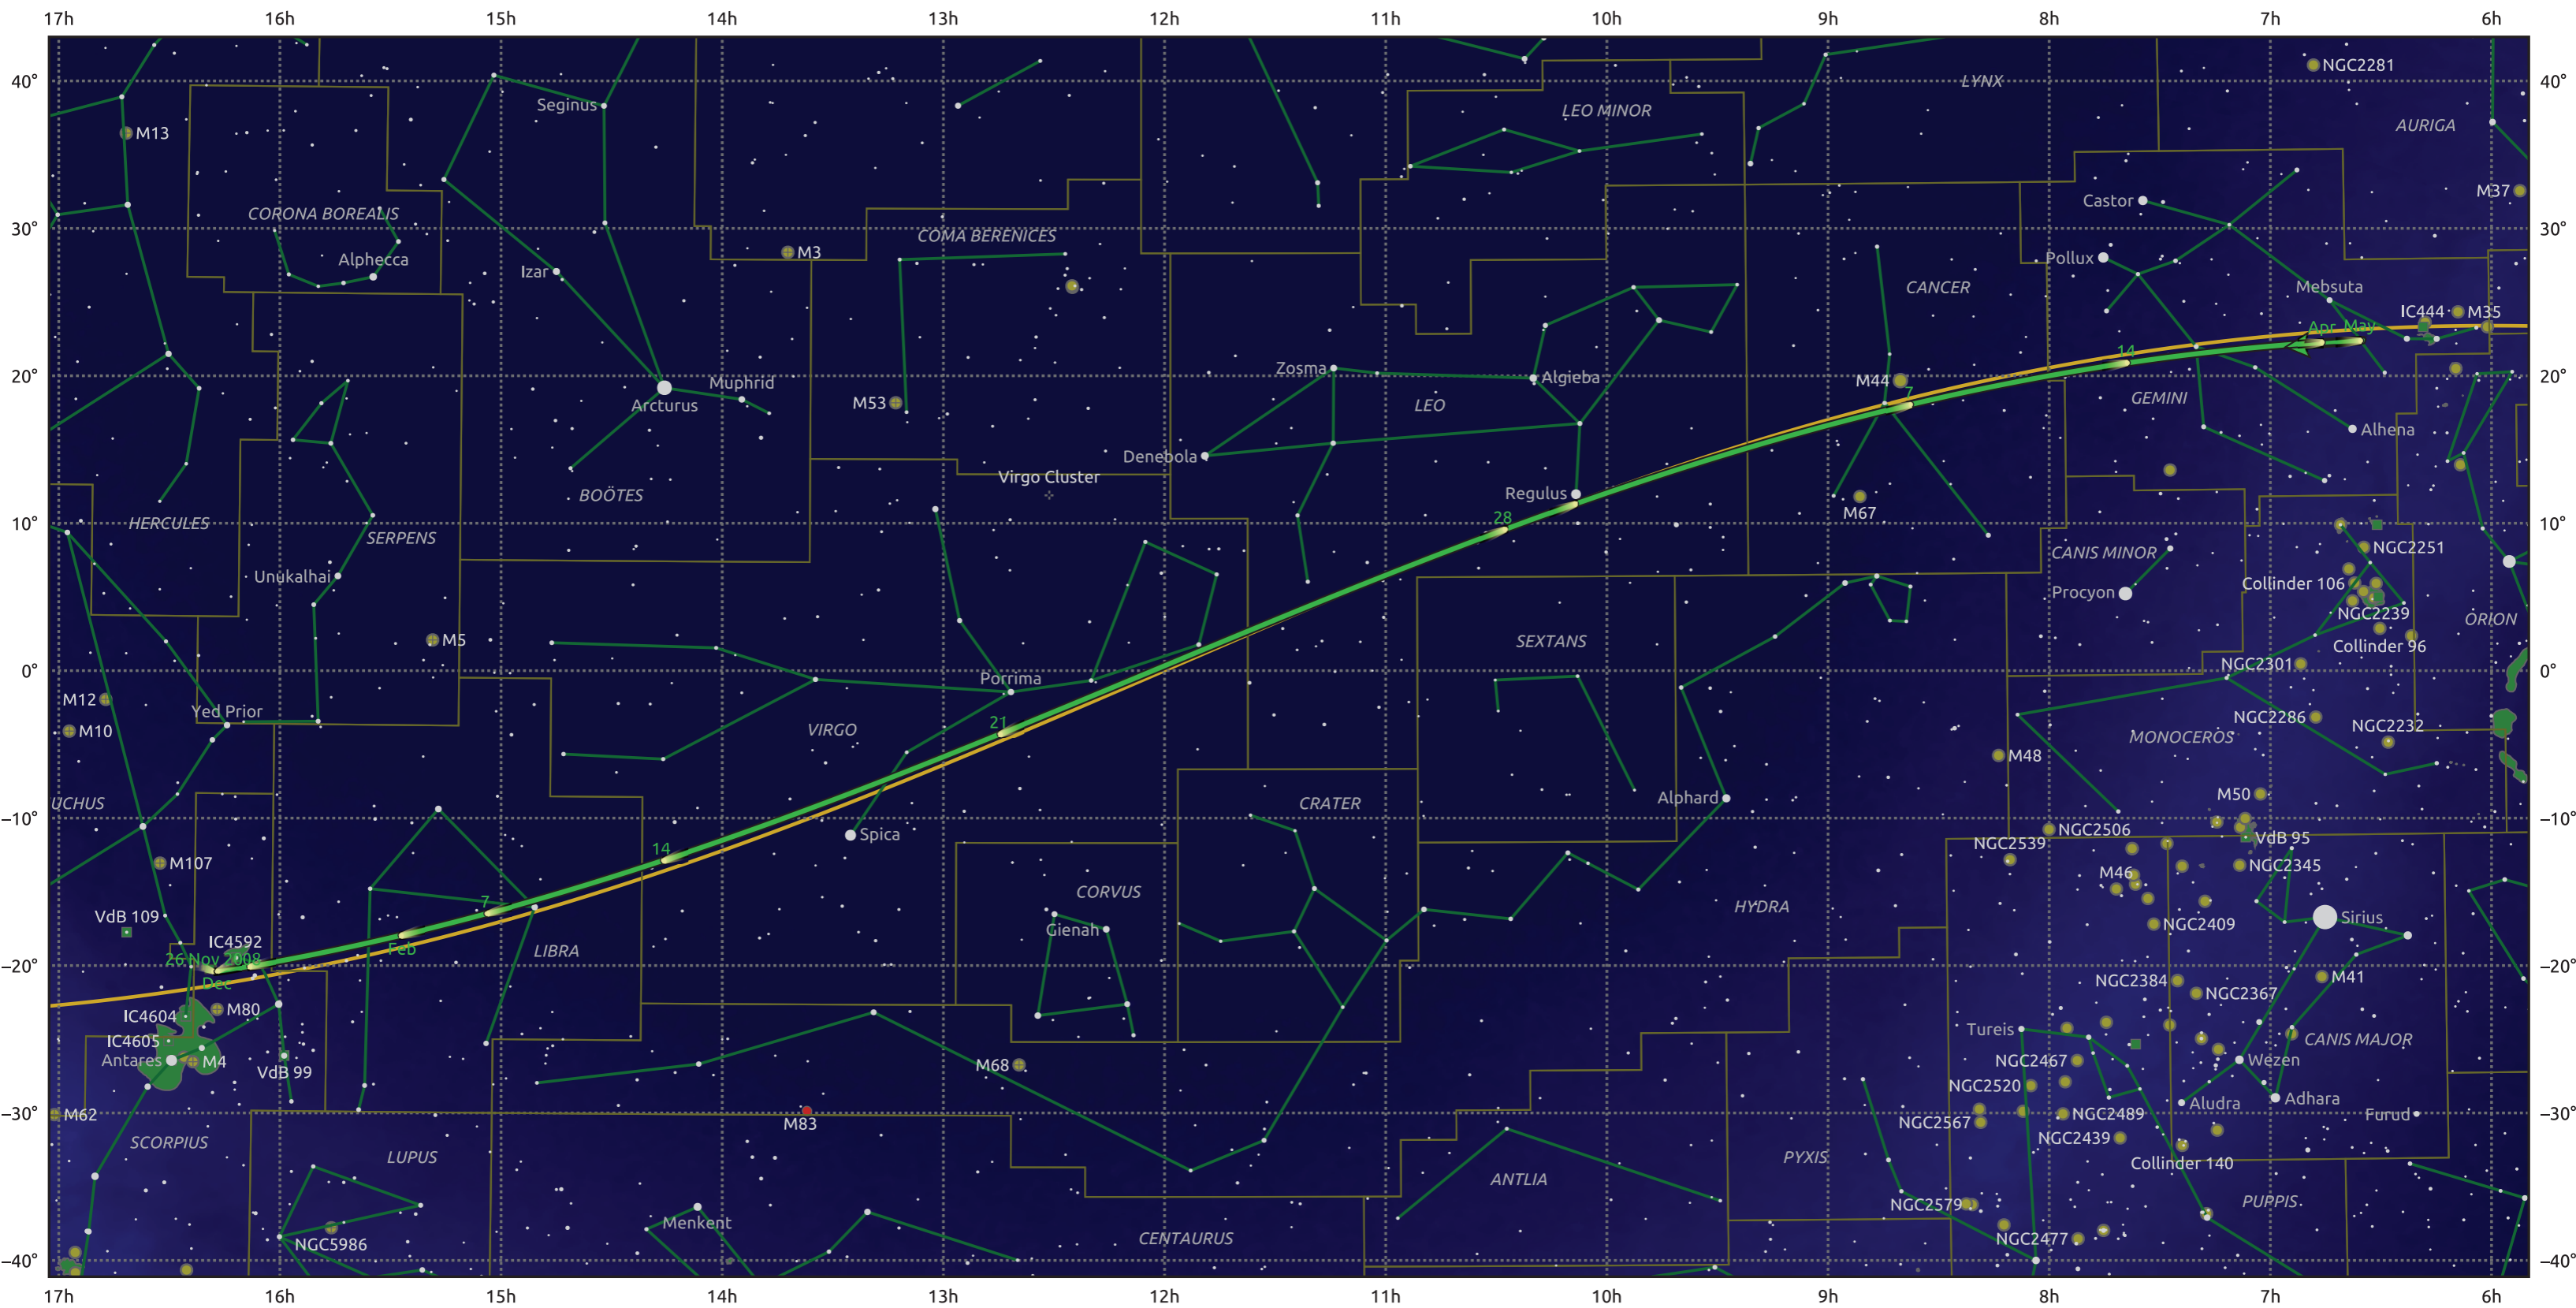

The path of C/2007 N3 (Lulin) starting on 26 Nov 2008

© Dominic Ford 2011–2025. Date markers placed at midnight UTC. Downloaded from <https://in-the-sky.org>

Magnitude scale: 6.0 5.0 4.0 3.0 2.0 1.0 0.0 -1.0 -2.0

— Ecliptic Plane

Galaxy Bright nebula Open cluster Globular cluster Planetary nebula

Date	Mag
2008 Dec 26	7.9
2009 Jan 1	7.7
2009 Jan 22	6.9
2009 Feb 9	5.9
2009 Feb 24	4.9
2009 Mar 1	5.1
2009 Mar 8	6.0
2009 Mar 16	7.0
2009 Mar 26	8.0
2009 Apr 8	9.1
2009 Apr 24	10.1
2009 May 1	10.5
2009 May 14	11.1