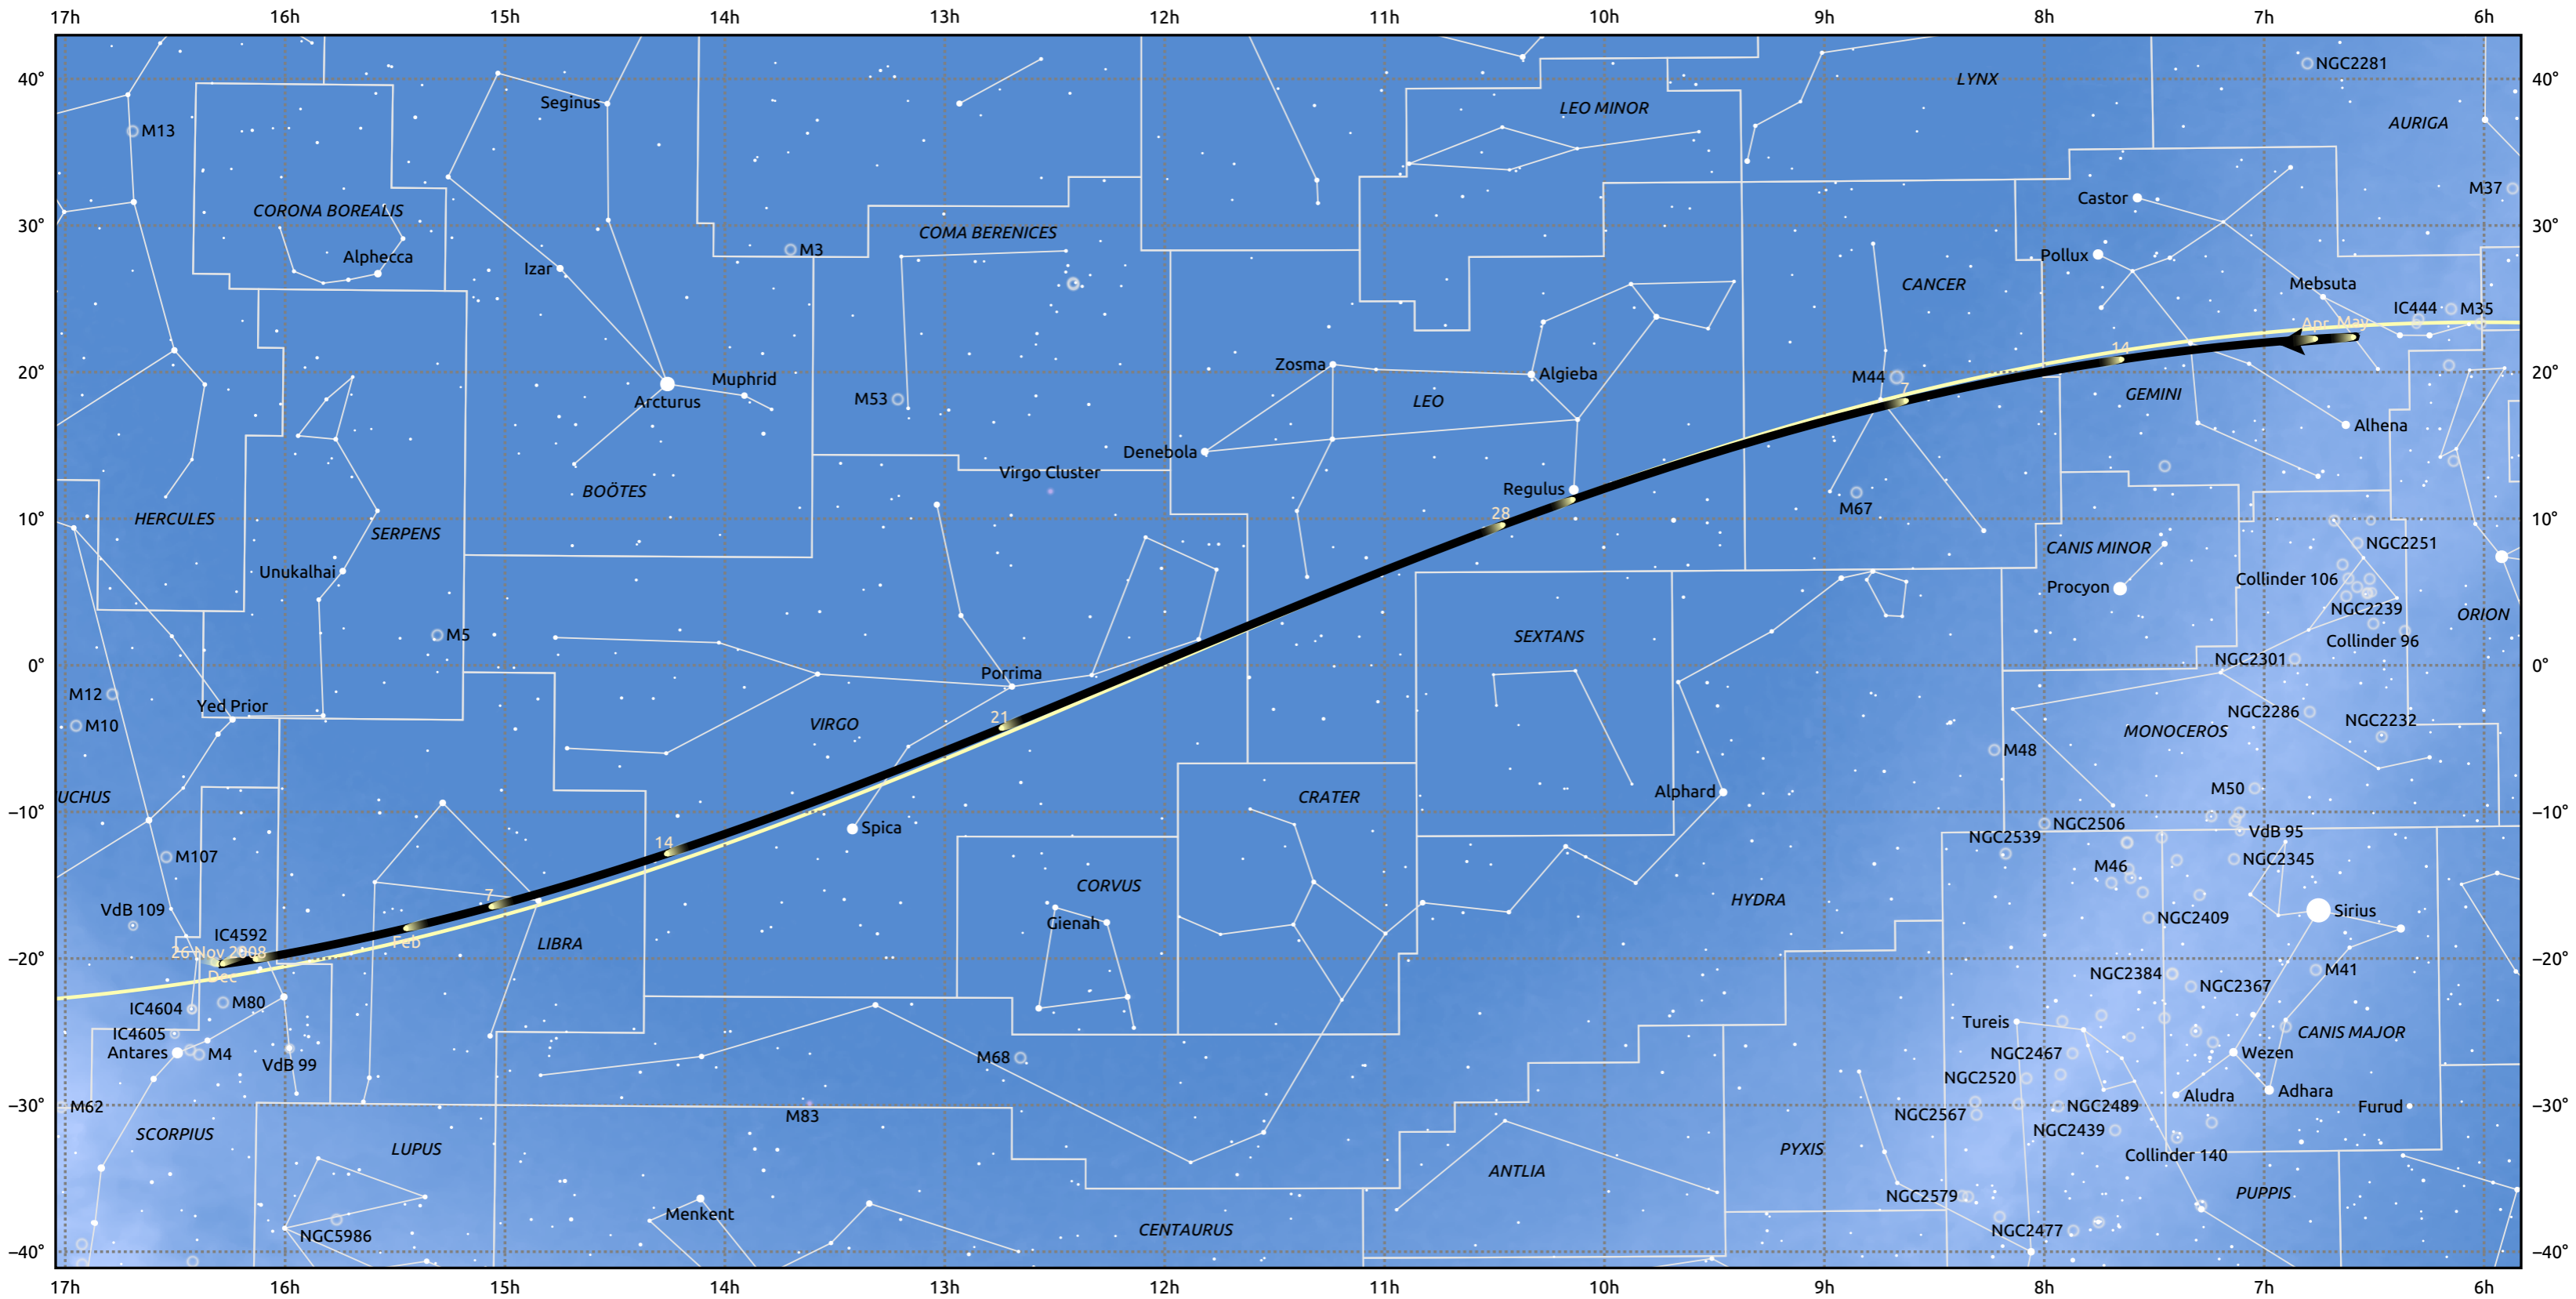

The path of C/2007 N3 (Lulin) starting on 26 Nov 2008

© Dominic Ford 2011–2025. Date markers placed at midnight UTC. Downloaded from <https://in-the-sky.org>

Magnitude scale: -6.0 -5.0 -4.0 -3.0 -2.0 -1.0 -2.0

Ecliptic Plane

Galaxy Bright nebula Open cluster Globular cluster Planetary nebula

Date	Mag
2008 Dec 26	7.9
2009 Jan 1	7.7
2009 Jan 22	6.9
2009 Feb 9	5.9
2009 Feb 24	4.9
2009 Mar 1	5.1
2009 Mar 8	6.0
2009 Mar 16	7.0
2009 Mar 26	8.0
2009 Apr 8	9.1
2009 Apr 24	10.1
2009 May 1	10.5
2009 May 14	11.1