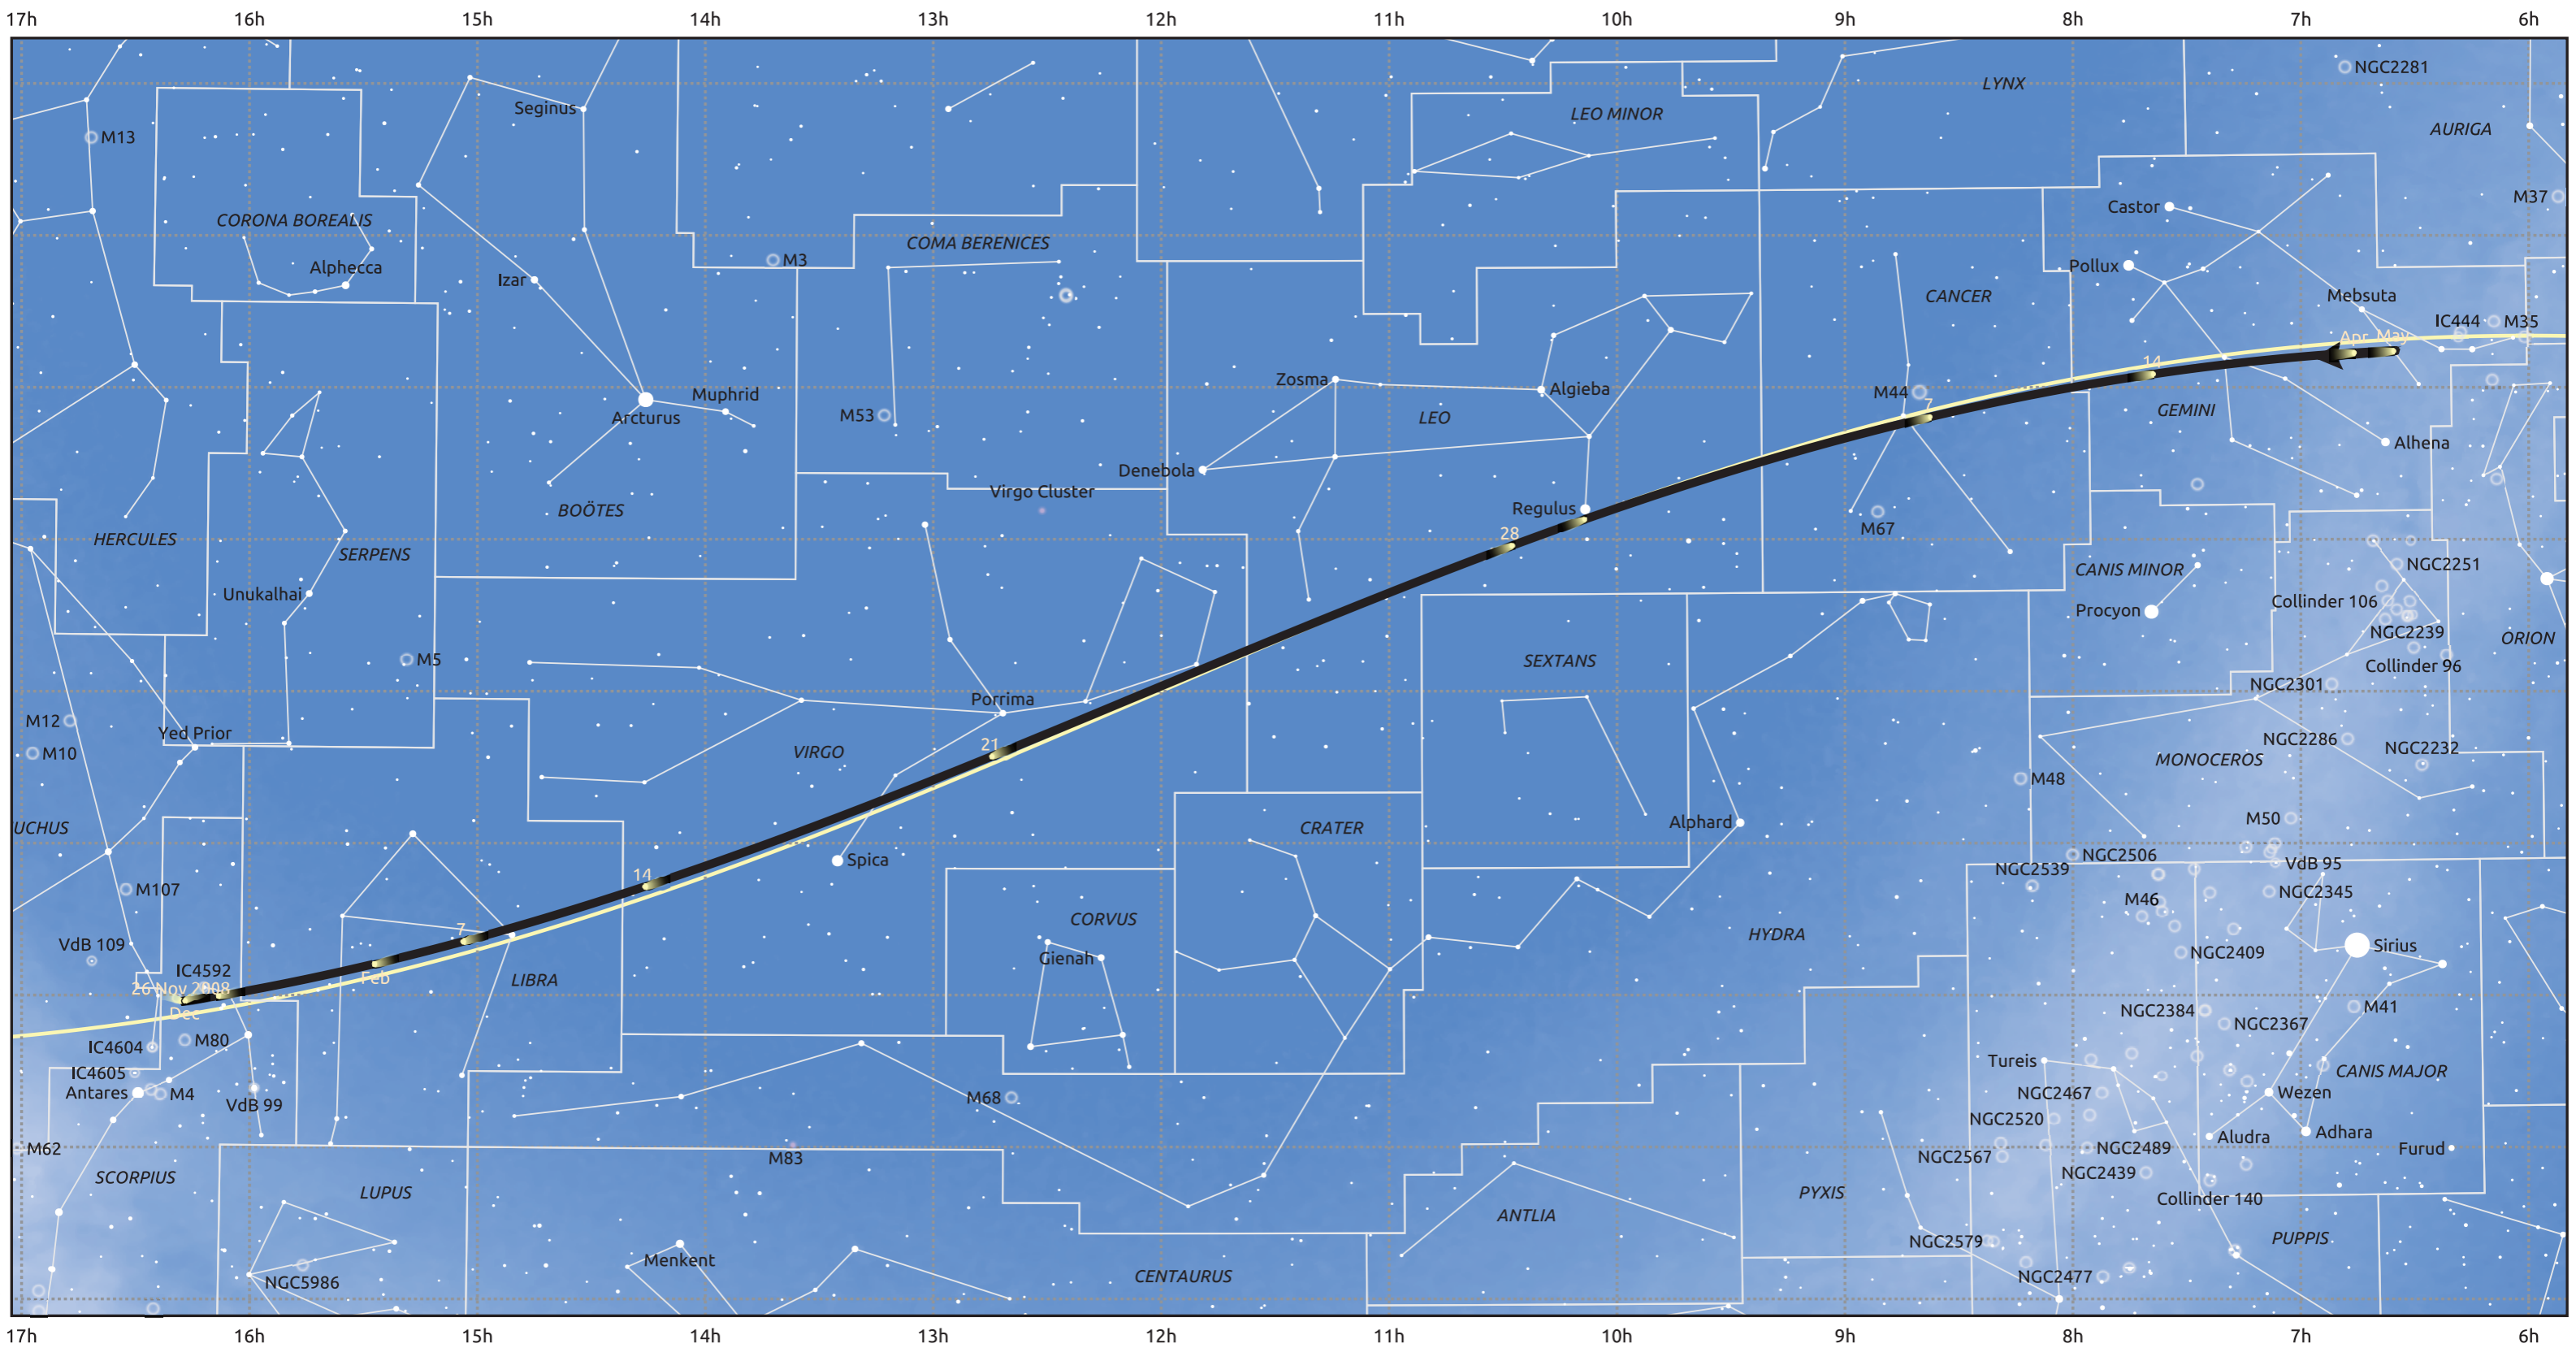

# The path of C/2007 N3 (Lulin) starting on 26 Nov 2008

© Dominic Ford 2011–2025. Date markers placed at midnight UTC. Downloaded from <https://in-the-sky.org>

Magnitude scale: 6.0 5.0 4.0 3.0 2.0 1.0 0.0 -1.0 -2.0

Ecliptic Plane

Galaxy Bright nebula Open cluster Globular cluster Planetary nebula

Date	Mag
2008 Dec 26	7.9
2009 Jan 1	7.7
2009 Jan 22	6.9
2009 Feb 9	5.9
2009 Feb 24	4.9
2009 Mar 1	5.1
2009 Mar 8	6.0
2009 Mar 16	7.0
2009 Mar 26	8.0
2009 Apr 8	9.1
2009 Apr 24	10.1
2009 May 1	10.5
2009 May 14	11.1