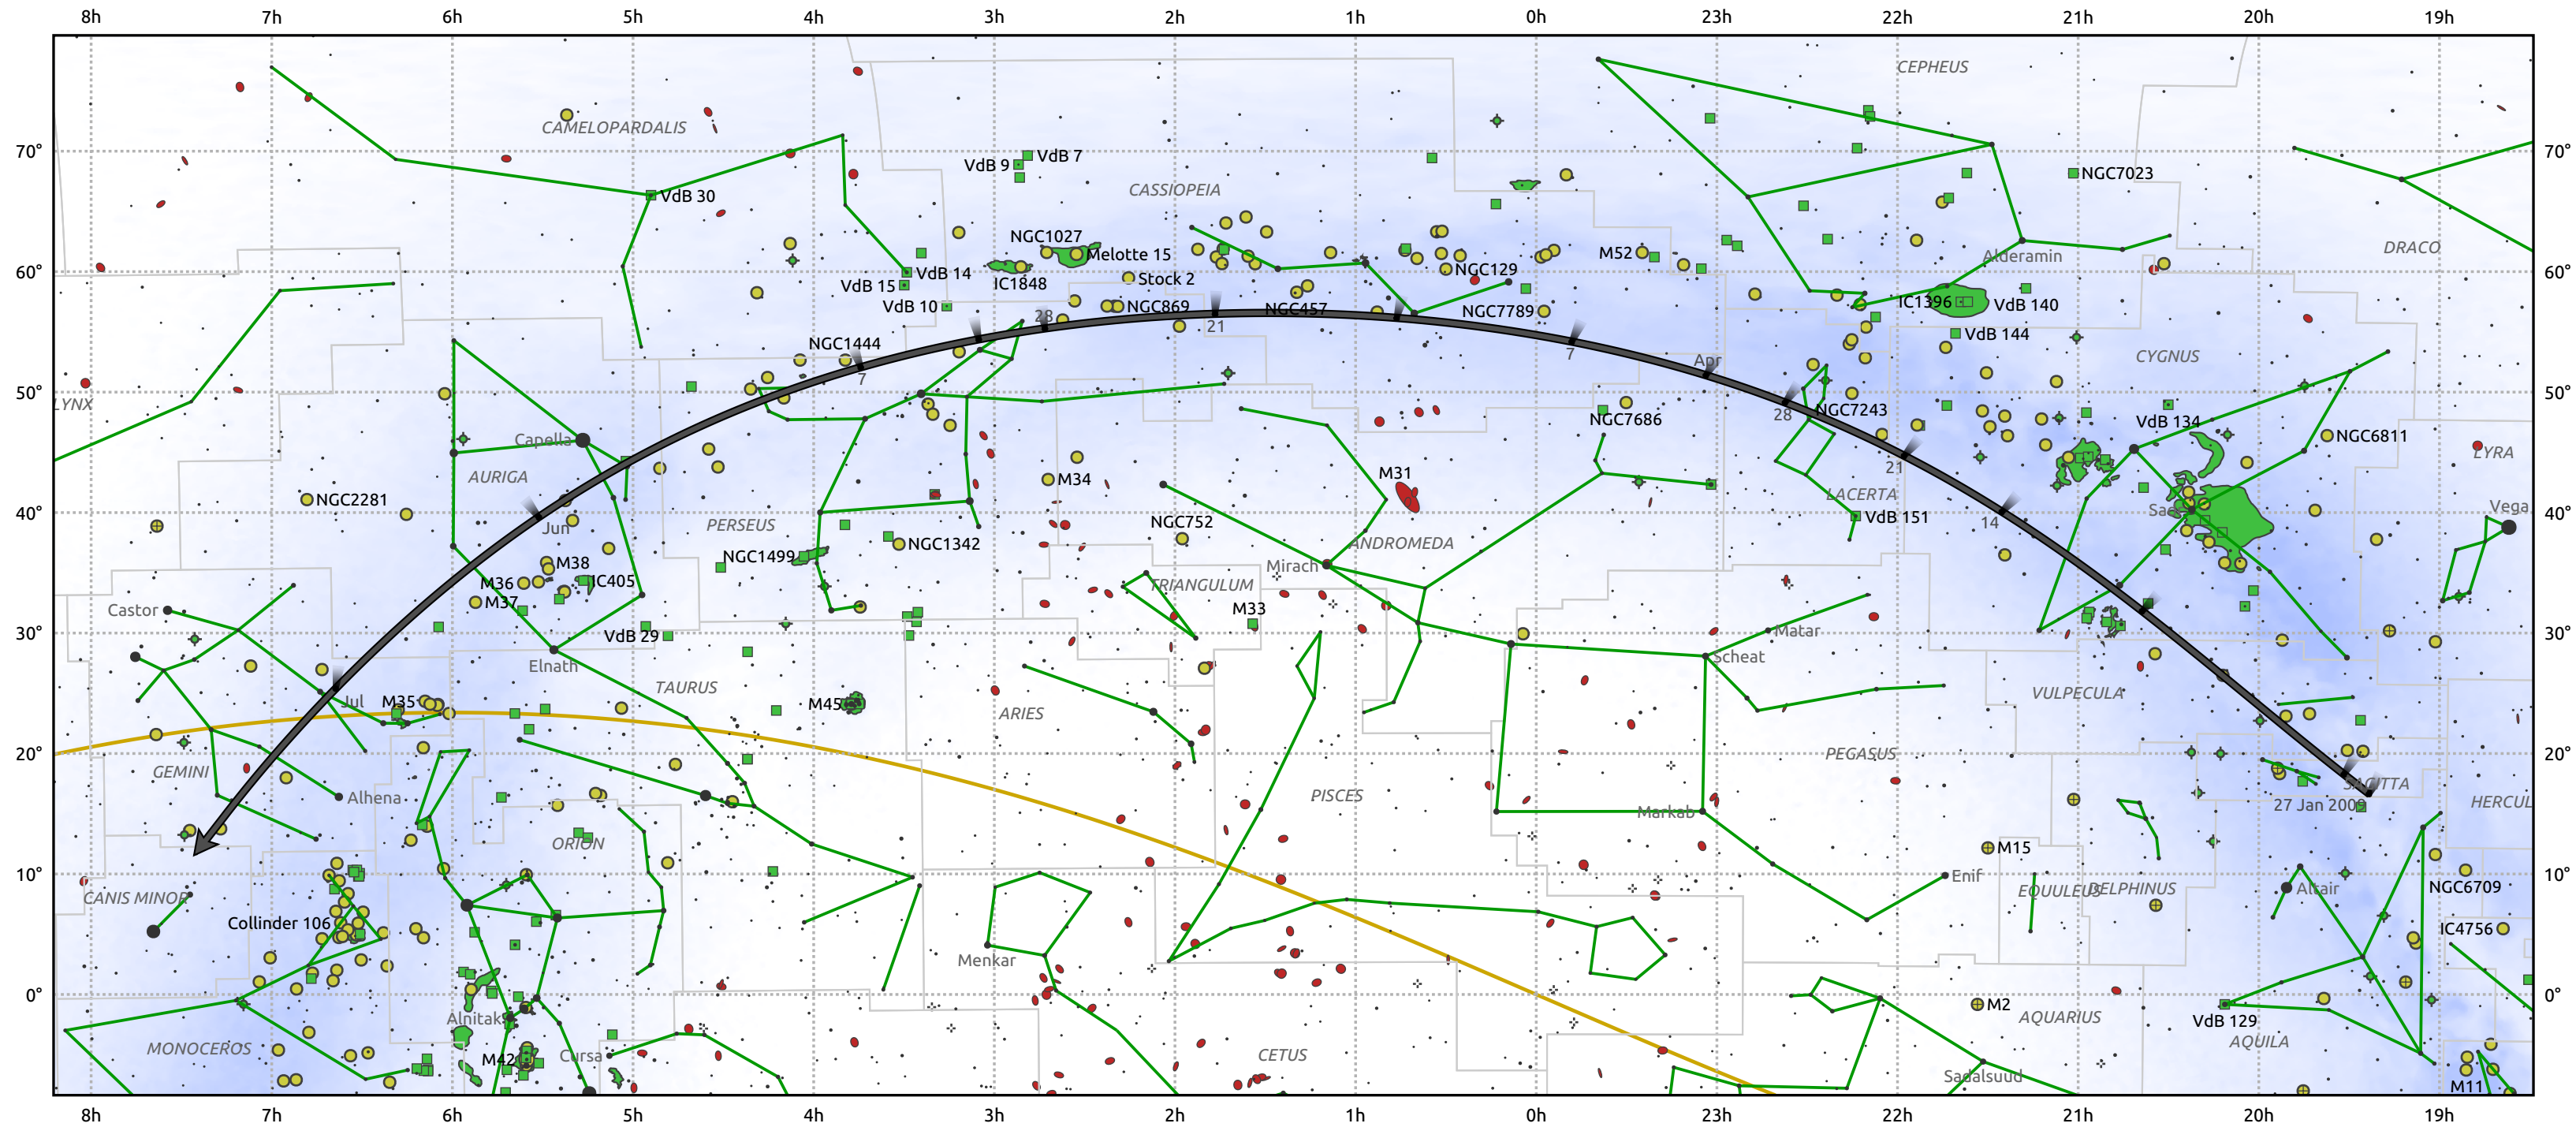

The path of C/2009 F6 (Yi-SWAN) starting on 27 Jan 2009

© Dominic Ford 2011–2025. Date markers placed at midnight UTC. Downloaded from <https://in-the-sky.org>

Date	Mag
2009 Feb 20	11.3
2009 Mar 1	10.9
2009 Mar 15	10.3
2009 May 1	9.3
2009 Jul 1	10.8
2009 Jul 15	11.3