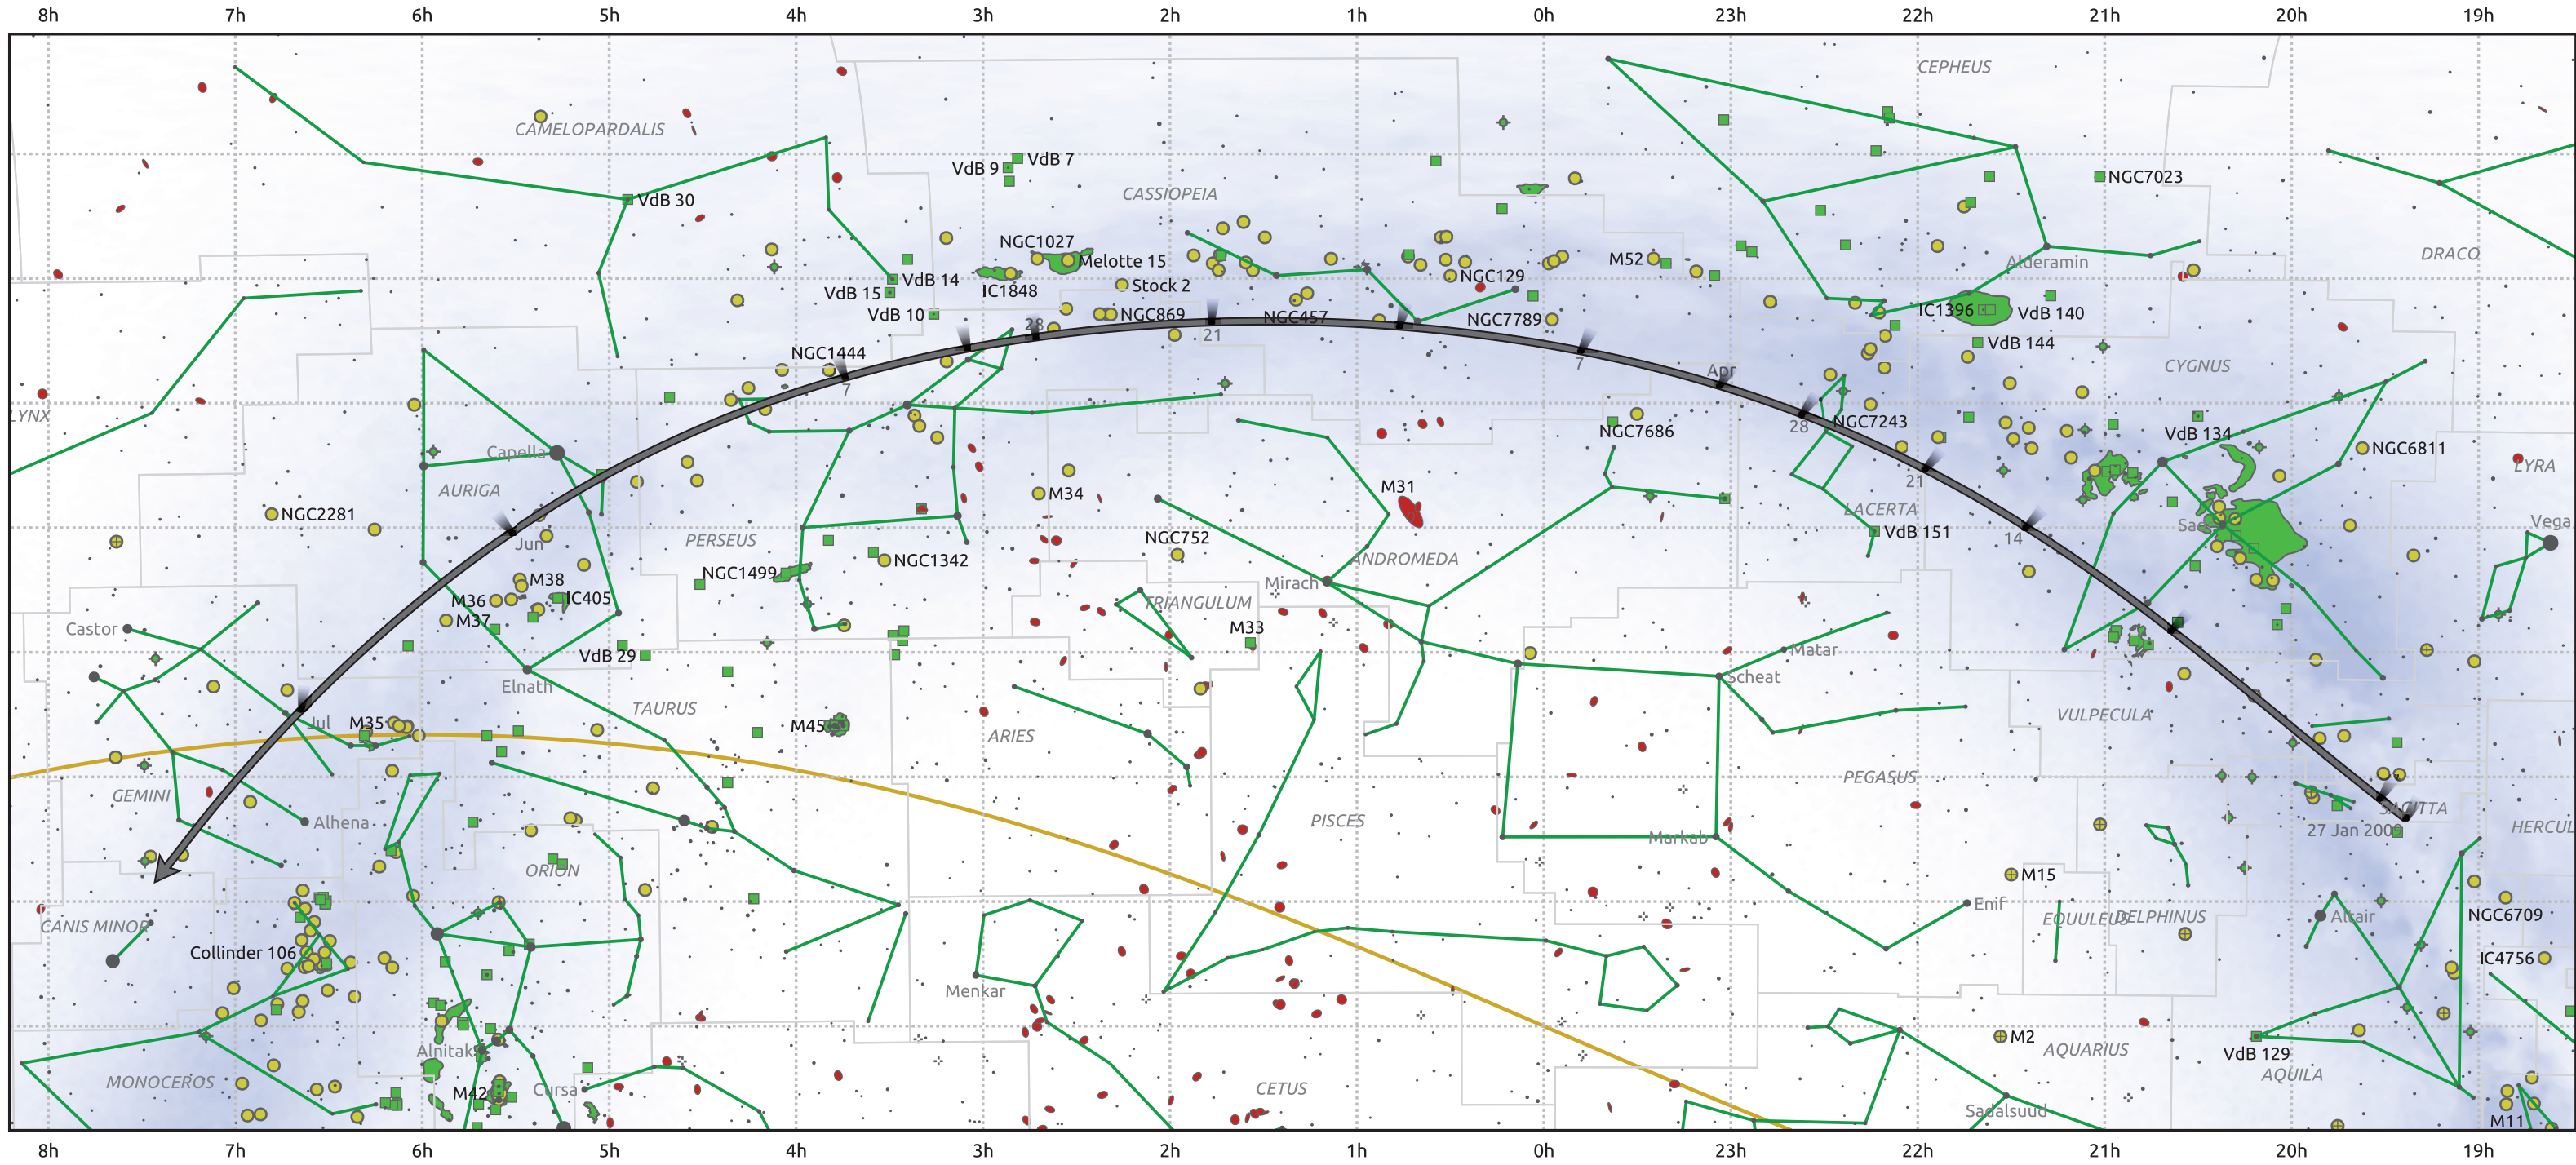

# The path of C/2009 F6 (Yi-SWAN) starting on 27 Jan 2009

© Dominic Ford 2011–2025. Date markers placed at midnight UTC. Downloaded from <https://in-the-sky.org>

Magnitude scale:  -6.0  -5.0  -4.0  -3.0  -2.0  -1.0  0.0

Ecliptic Plane

- Galaxy
- Bright nebula
- Open cluster
- Globular cluster
- Planetary nebula

Date	Mag
2009 Feb 20	11.3
2009 Mar 1	10.9
2009 Mar 15	10.3
2009 May 1	9.3
2009 Jul 1	10.8
2009 Jul 15	11.3