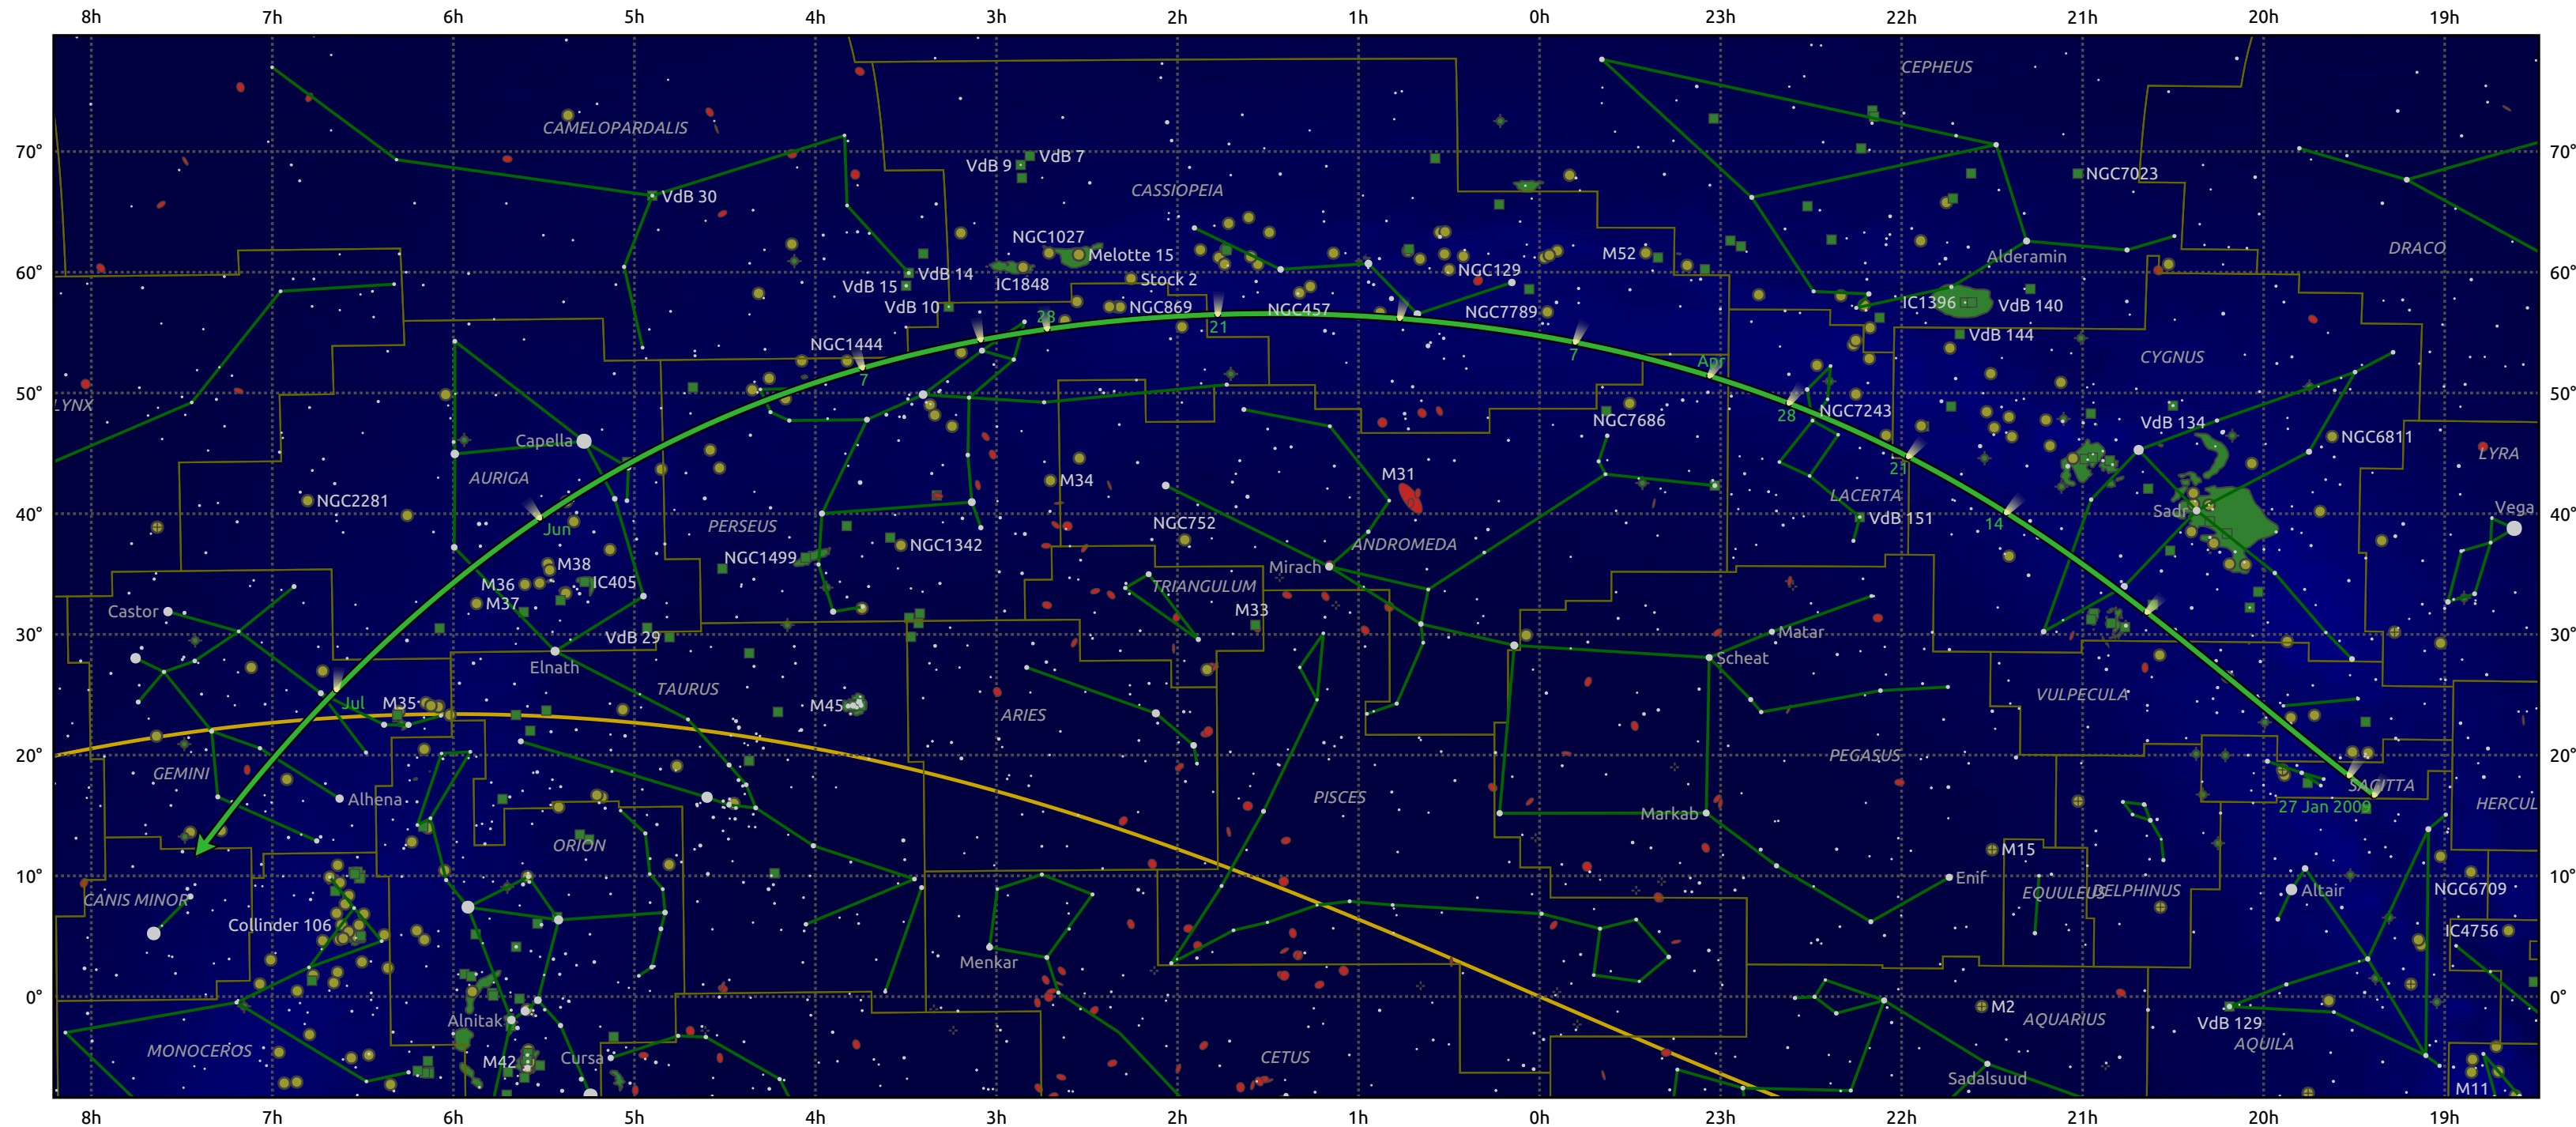

The path of C/2009 F6 (Yi-SWAN) starting on 27 Jan 2009

© Dominic Ford 2011–2025. Date markers placed at midnight UTC. Downloaded from <https://in-the-sky.org>

Magnitude scale: 6.0 5.0 4.0 3.0 2.0 1.0 0.0

Ecliptic Plane

Galaxy Bright nebula Open cluster Globular cluster Planetary nebula

Date	Mag
2009 Feb 20	11.3
2009 Mar 1	10.9
2009 Mar 15	10.3
2009 May 1	9.3
2009 Jul 1	10.8
2009 Jul 15	11.3