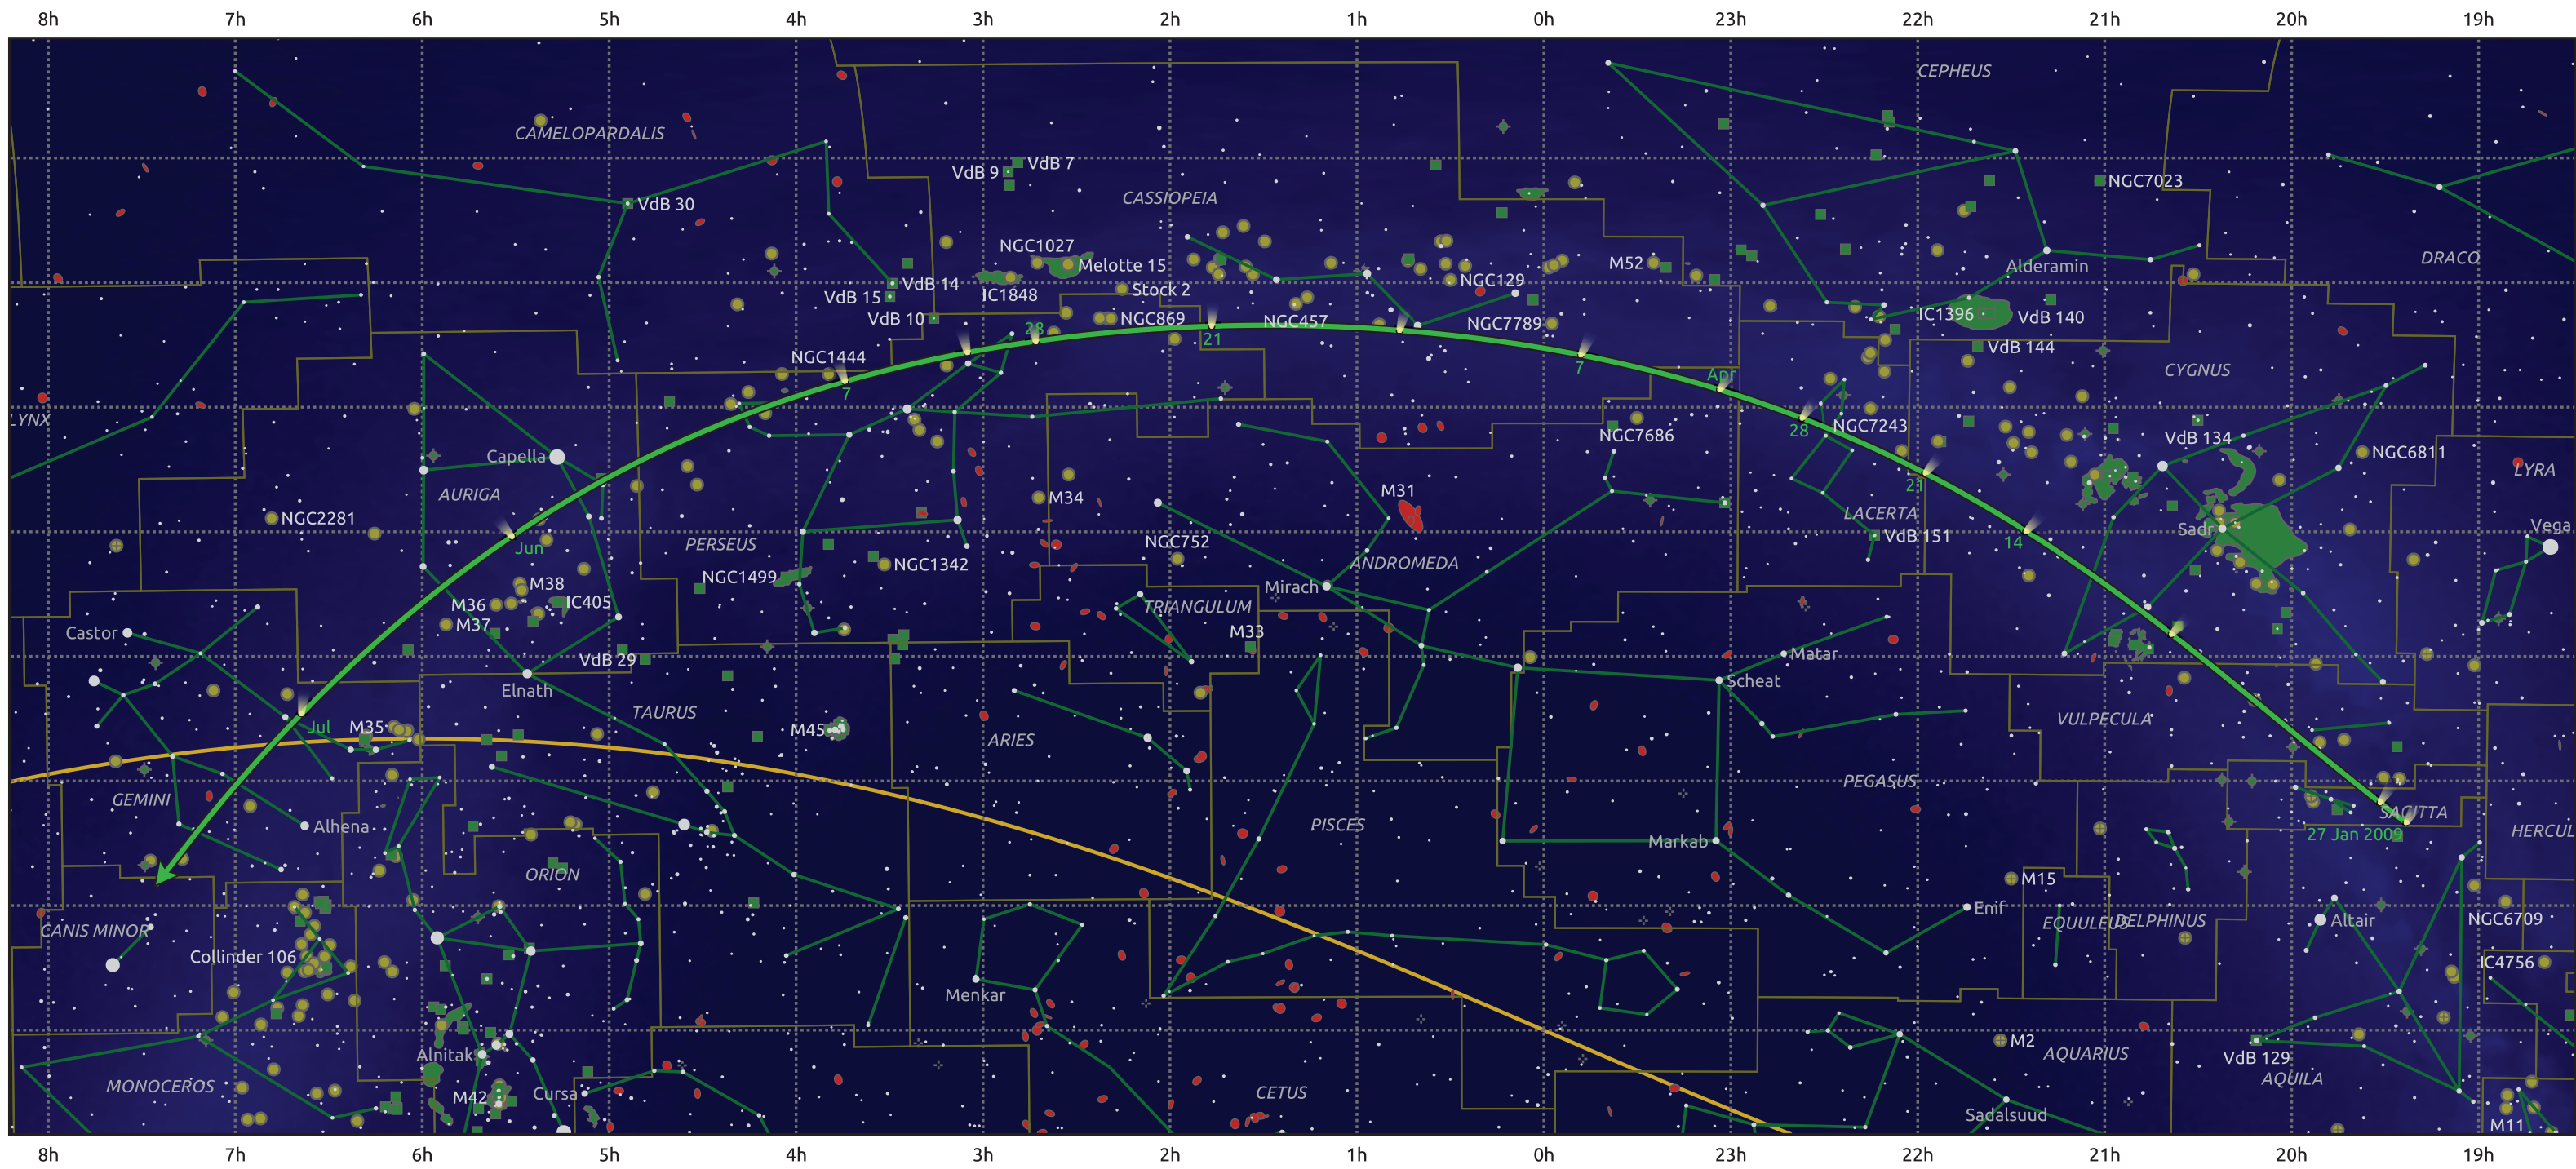

The path of C/2009 F6 (Yi-SWAN) starting on 27 Jan 2009

© Dominic Ford 2011–2025. Date markers placed at midnight UTC. Downloaded from <https://in-the-sky.org>

Magnitude scale: • 6.0 • 5.0 • 4.0 • 3.0 • 2.0 • 1.0 • 0.0

— Ecliptic Plane

- Galaxy
- Bright nebula
- Open cluster
- ⊕ Globular cluster
- ◆ Planetary nebula

Date	Mag
2009 Feb 20	11.3
2009 Mar 1	10.9
2009 Mar 15	10.3
2009 May 1	9.3
2009 Jul 1	10.8
2009 Jul 15	11.3